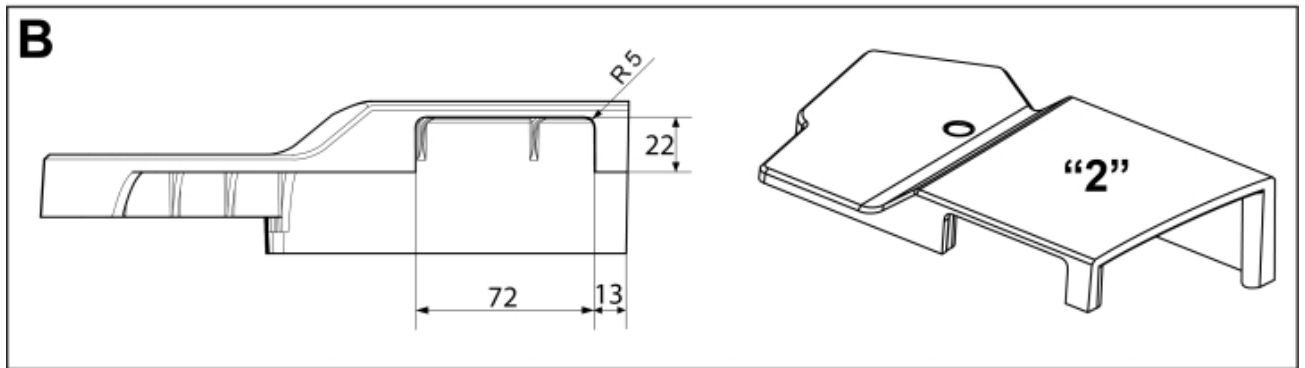

M 5220453-1  
M 5220454-1  
M 5220455-1  
M 5220582-1

M 5220453-454-455-582-2

**Part assemblies** 4th service  
**Specification** Specification: DS  
Serial number from: 7234200

| PartNo   | Pos | Qty   | Name              | Specifications          |
|----------|-----|-------|-------------------|-------------------------|
| 5220453  |     | 1 PCS | 4th service       | DS, 7234200             |
| 5219189  | 1   | 1 PCS | Bracket Extension |                         |
| 10550260 | 2   | 1 PCS | Diverter valve    |                         |
| 5219183  | 3   | 1     | Hose guide        |                         |
| 5011554  | 4   | 6     | Nut               | Loc-King M10            |
| 5006002  | 5   | 4     | Screw             | MVBF 10x30              |
| 5006003  | 6   | 2     | Screw             | MVBF 10x40              |
| 9031521  |     | 1 PCS | Hose kit          |                         |
| 5220303  | 7   | 1     | Bracket           |                         |
| 9032613  | 8   | 2 PCS | Hose              | 3/8" L=1050mm (9031474) |
| 5022159  | 9   | 1     | Washer, blue      |                         |
| 5022157  | 10  | 1     | Washer, red       |                         |
| 5044129  | 11  | 2     | Dust Cover        | 1/2" Male               |
| 5044940  | 12  | 2     | Coupling          | ISO-A 1/2" Male - G3/8  |
| 5020936  |     | 1     | Insert            | 3 switches              |