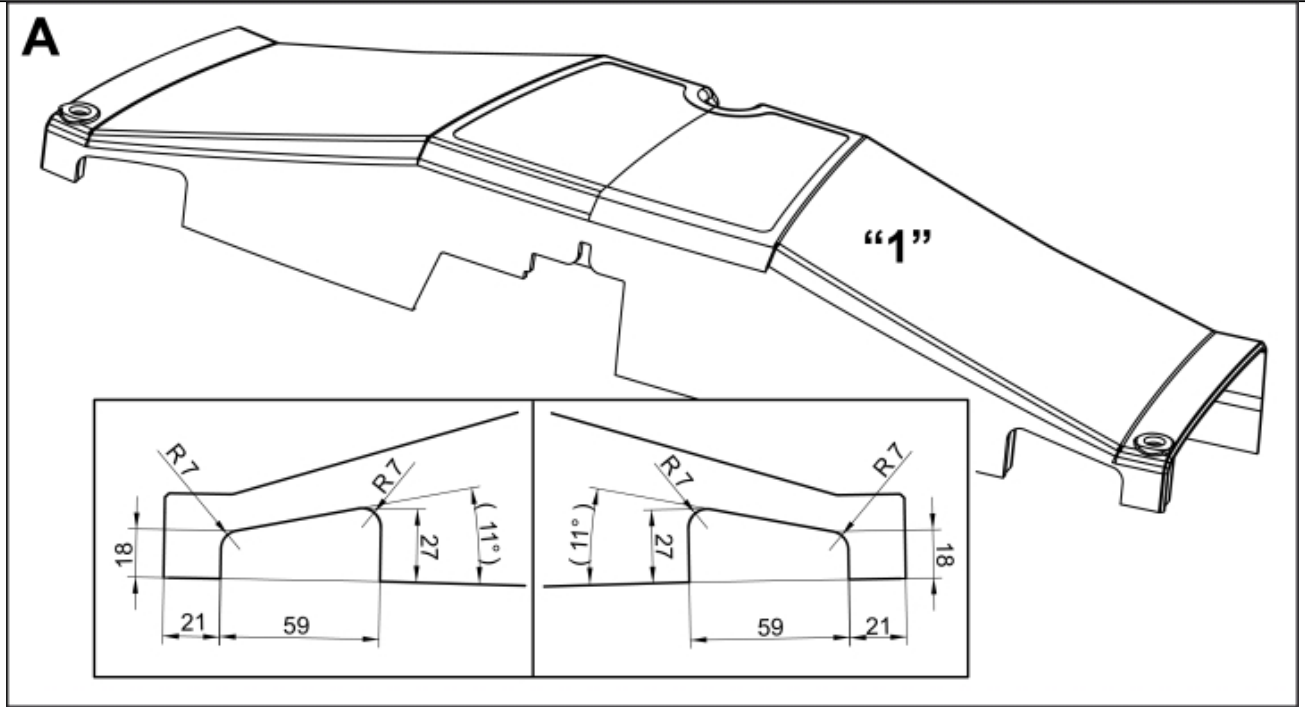

M 5220453-1  
M 5220454-1  
M 5220455-1  
M 5220582-1

M 5220453-454-455-582-2

**Part assemblies** 4th service  
**Specification** Specification: DS  
Serial number from: 7234200

| PartNo   | Pos | Qty   | Name              | Specifications          |
|----------|-----|-------|-------------------|-------------------------|
| 5220453  |     | 1 PCS | 4th service       | DS, 7234200             |
| 5219189  | 1   | 1 PCS | Bracket Extension |                         |
| 10550260 | 2   | 1 PCS | Diverter valve    |                         |
| 5219183  | 3   | 1     | Hose guide        |                         |
| 5011554  | 4   | 6     | Nut               | Loc-King M10            |
| 5006002  | 5   | 4     | Screw             | MVBF 10x30              |
| 5006003  | 6   | 2     | Screw             | MVBF 10x40              |
| 9031521  |     | 1 PCS | Hose kit          |                         |
| 5220303  | 7   | 1     | Bracket           |                         |
| 9032613  | 8   | 2 PCS | Hose              | 3/8" L=1050mm (9031474) |
| 5022159  | 9   | 1     | Washer, blue      |                         |
| 5022157  | 10  | 1     | Washer, red       |                         |
| 5044129  | 11  | 2     | Dust Cover        | 1/2" Male               |
| 5044940  | 12  | 2     | Coupling          | ISO-A 1/2" Male - G3/8  |
| 5020936  |     | 1     | Insert            | 3 switches              |