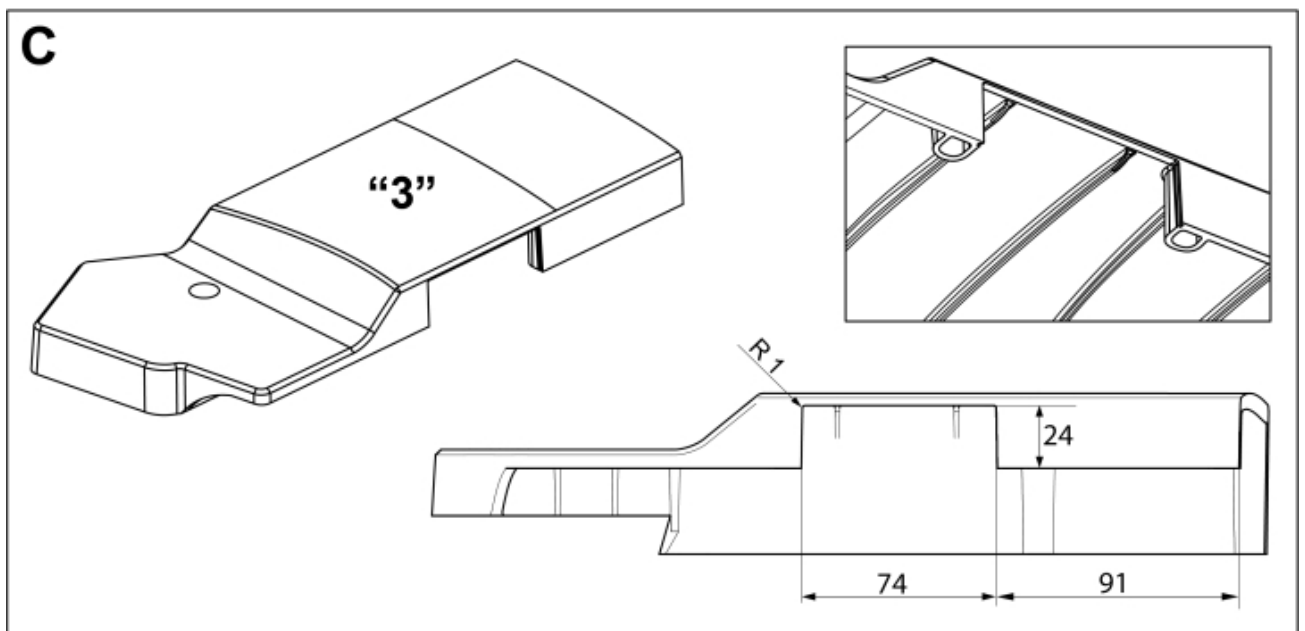

M 5220453-1  
M 5220454-1  
M 5220455-1  
M 5220582-1

M 5220453-454-455-582-2

**Part assemblies** 4th service  
**Specification** Specification: DS  
Serial number from: 7234200

| PartNo   | Pos | Qty   | Name              | Specifications          |
|----------|-----|-------|-------------------|-------------------------|
| 5220453  |     | 1 PCS | 4th service       | DS, 7234200             |
| 5219189  | 1   | 1 PCS | Bracket Extension |                         |
| 10550260 | 2   | 1 PCS | Diverter valve    |                         |
| 5219183  | 3   | 1     | Hose guide        |                         |
| 5011554  | 4   | 6     | Nut               | Loc-King M10            |
| 5006002  | 5   | 4     | Screw             | MVBF 10x30              |
| 5006003  | 6   | 2     | Screw             | MVBF 10x40              |
| 9031521  |     | 1 PCS | Hose kit          |                         |
| 5220303  | 7   | 1     | Bracket           |                         |
| 9032613  | 8   | 2 PCS | Hose              | 3/8" L=1050mm (9031474) |
| 5022159  | 9   | 1     | Washer, blue      |                         |
| 5022157  | 10  | 1     | Washer, red       |                         |
| 5044129  | 11  | 2     | Dust Cover        | 1/2" Male               |
| 5044940  | 12  | 2     | Coupling          | ISO-A 1/2" Male - G3/8  |
| 5020936  |     | 1     | Insert            | 3 switches              |