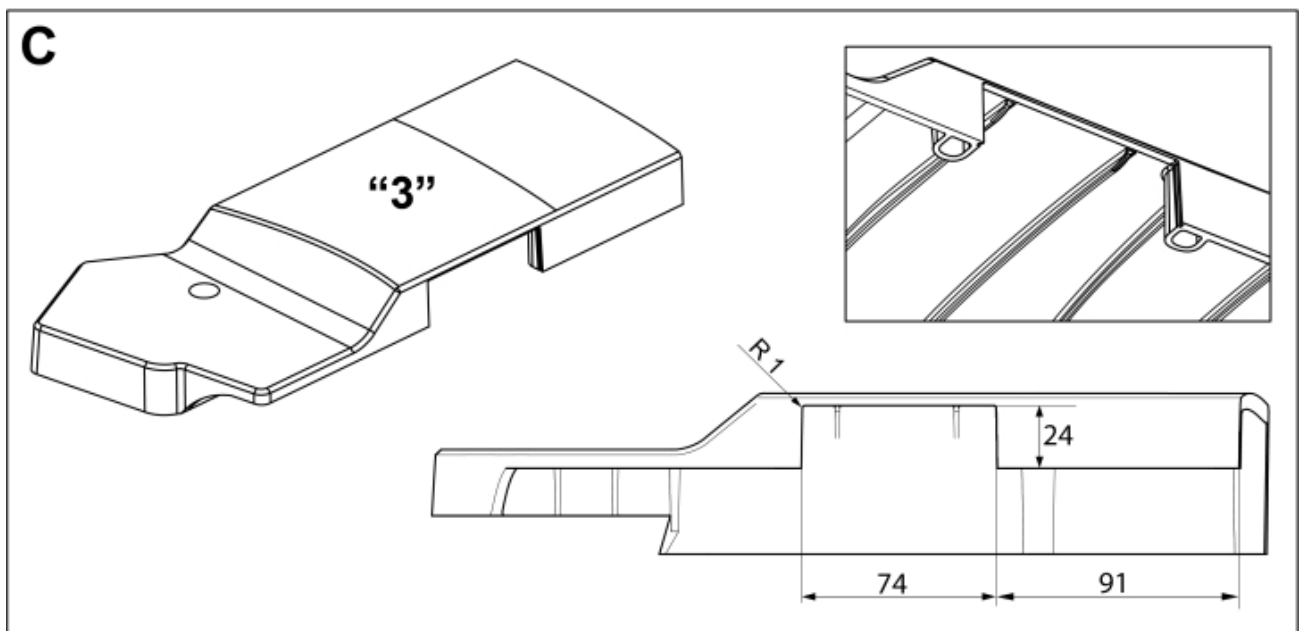

M 5220453-1
M 5220454-1
M 5220455-1
M 5220582-1

M 5220453-454-455-582-2

Part assemblies 4th service
Specification Specification: DM
Serial number from: 7234200

PartNo	Pos	Qty	Name	Specifications
5220454		1 PCS	4th service	DM, 7234200
5219189	1	1 PCS	Bracket Extension	
10550260	2	1 PCS	Diverter valve	
5219183	3	1	Hose guide	
5011554	4	6	Nut	Loc-King M10
5006002	5	4	Screw	MVBF 10x30
5006003	6	2	Screw	MVBF 10x40
9031522		1 PCS	Hose kit	
5220303	7	1	Bracket	
9032614	8	2 PCS	Hose	3/8" L=1150mm (9031475)
5022159	9	1	Washer, blue	
5022157	10	1	Washer, red	
5044129	11	2	Dust Cover	1/2" Male
5044940	12	2	Coupling	ISO-A 1/2" Male - G3/8
5020936		1	Insert	3 switches