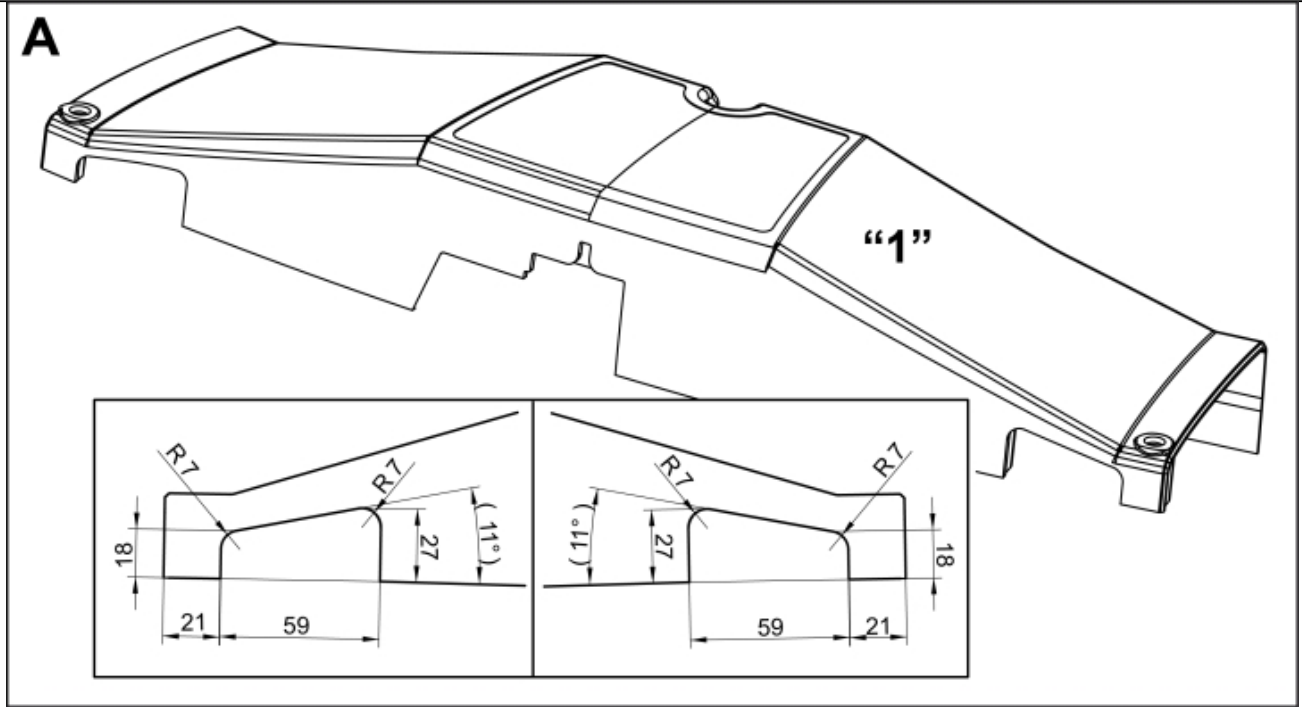

M 5220453-1
M 5220454-1
M 5220455-1
M 5220582-1

M 5220453-454-455-582-2

Part assemblies 4th service
Specification Specification: DM
Serial number from: 7234200

PartNo	Pos	Qty	Name	Specifications
5220454		1 PCS	4th service	DM, 7234200
5219189	1	1 PCS	Bracket Extension	
10550260	2	1 PCS	Diverter valve	
5219183	3	1	Hose guide	
5011554	4	6	Nut	Loc-King M10
5006002	5	4	Screw	MVBF 10x30
5006003	6	2	Screw	MVBF 10x40
9031522		1 PCS	Hose kit	
5220303	7	1	Bracket	
9032614	8	2 PCS	Hose	3/8" L=1150mm (9031475)
5022159	9	1	Washer, blue	
5022157	10	1	Washer, red	
5044129	11	2	Dust Cover	1/2" Male
5044940	12	2	Coupling	ISO-A 1/2" Male - G3/8
5020936		1	Insert	3 switches