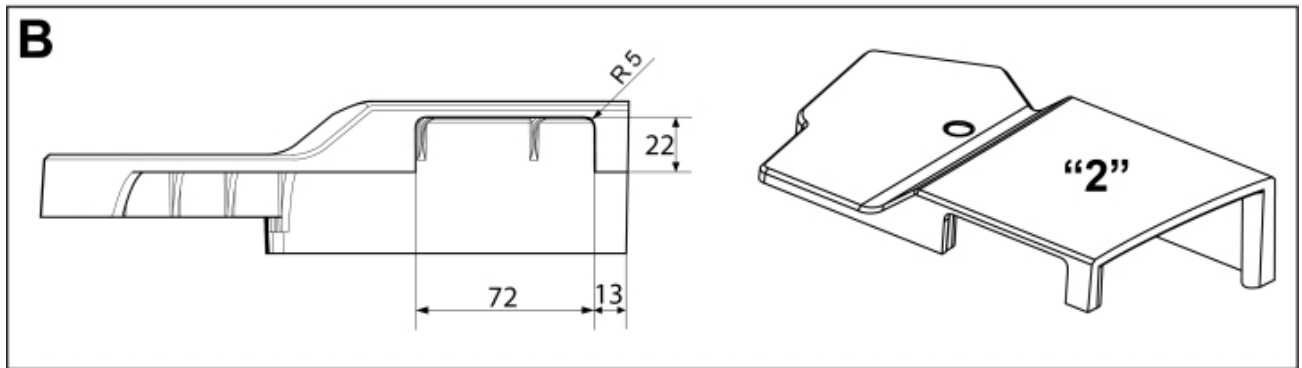

M 5220453-1
M 5220454-1
M 5220455-1
M 5220582-1

M 5220453-454-455-582-2

Part assemblies 4th service
Specification Specification: DM
Serial number from: 7234200

PartNo	Pos	Qty	Name	Specifications
5220454		1 PCS	4th service	DM, 7234200
5219189	1	1 PCS	Bracket Extension	
10550260	2	1 PCS	Diverter valve	
5219183	3	1	Hose guide	
5011554	4	6	Nut	Loc-King M10
5006002	5	4	Screw	MVBF 10x30
5006003	6	2	Screw	MVBF 10x40
9031522		1 PCS	Hose kit	
5220303	7	1	Bracket	
9032614	8	2 PCS	Hose	3/8" L=1150mm (9031475)
5022159	9	1	Washer, blue	
5022157	10	1	Washer, red	
5044129	11	2	Dust Cover	1/2" Male
5044940	12	2	Coupling	ISO-A 1/2" Male - G3/8
5020936		1	Insert	3 switches