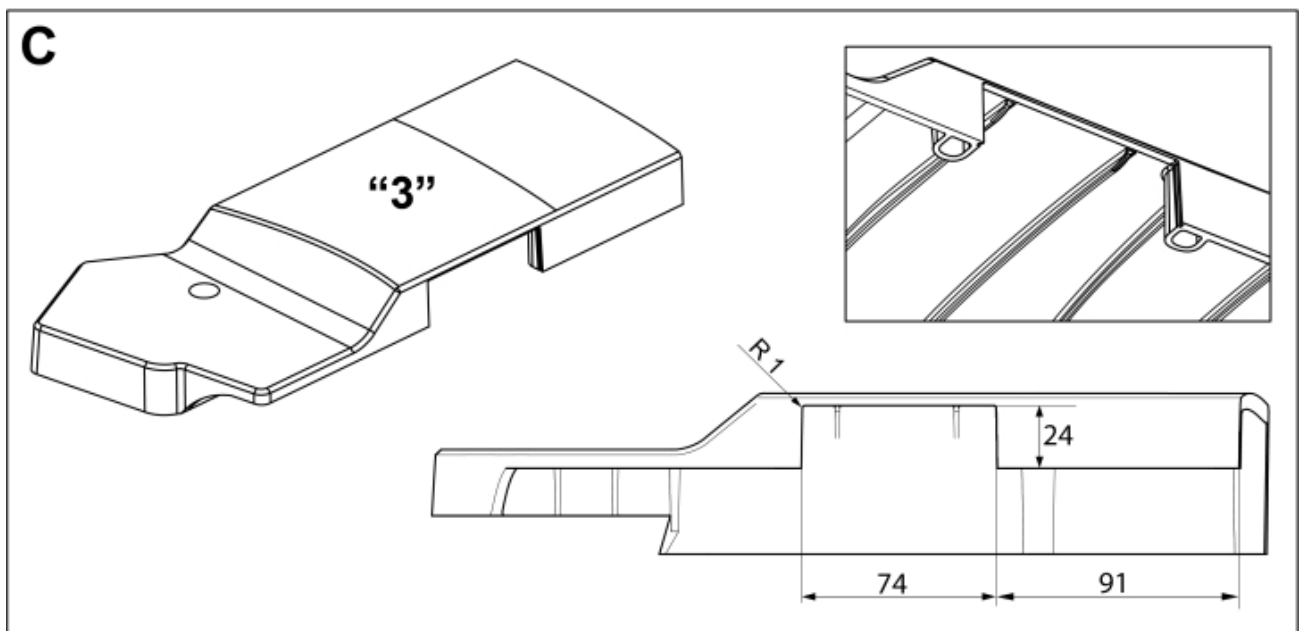

M 5220453-1  
M 5220454-1  
M 5220455-1  
M 5220582-1

M 5220453-454-455-582-2

**Part assemblies** 4th service  
**Specification** Specification: DL  
Serial number from: 7234200

<b>PartNo</b>	<b>Pos</b>	<b>Qty</b>	<b>Name</b>	<b>Specifications</b>
5220455		1 PCS	4th service	DL, 7234200
5219189	1	1 PCS	Bracket Extension	
10550260	2	1 PCS	Diverter valve	
5219183	3	1	Hose guide	
5011554	4	6	Nut	Loc-King M10
5006002	5	4	Screw	MVBF 10x30
5006003	6	2	Screw	MVBF 10x40
9031523			Hose kit	
5220303	7	1	Bracket	
9032615	8	2 PCS	Hose	3/8" L=1300mm (9031476)
5022159	9	1	Washer, blue	
5022157	10	1	Washer, red	
5044129	11	2	Dust Cover	1/2" Male
5044940	12	2	Coupling	ISO-A 1/2" Male - G3/8
5020936		1	Insert	3 switches