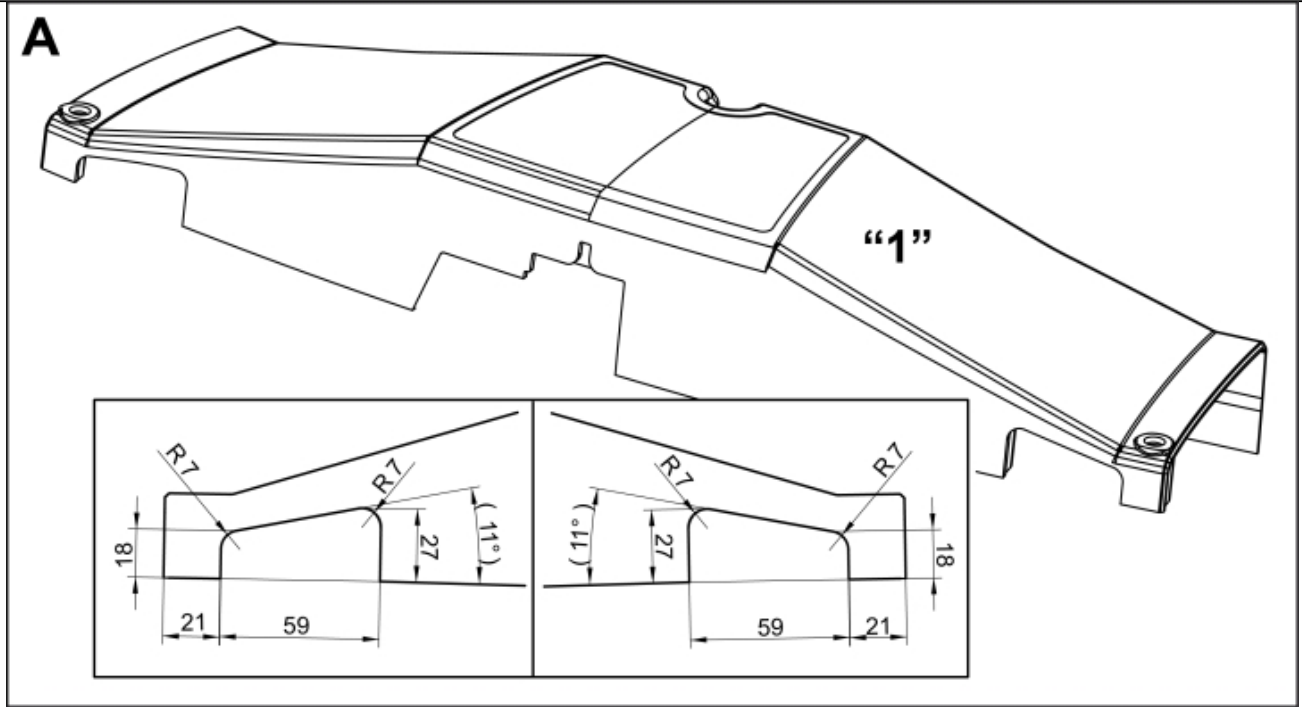

M 5220453-1  
M 5220454-1  
M 5220455-1  
M 5220582-1

M 5220453-454-455-582-2

**Part assemblies** 4th service  
**Specification** Specification: DL  
Serial number from: 7234200

<b>PartNo</b>	<b>Pos</b>	<b>Qty</b>	<b>Name</b>	<b>Specifications</b>
5220455		1 PCS	4th service	DL, 7234200
5219189	1	1 PCS	Bracket Extension	
10550260	2	1 PCS	Diverter valve	
5219183	3	1	Hose guide	
5011554	4	6	Nut	Loc-King M10
5006002	5	4	Screw	MVBF 10x30
5006003	6	2	Screw	MVBF 10x40
9031523			Hose kit	
5220303	7	1	Bracket	
9032615	8	2 PCS	Hose	3/8" L=1300mm (9031476)
5022159	9	1	Washer, blue	
5022157	10	1	Washer, red	
5044129	11	2	Dust Cover	1/2" Male
5044940	12	2	Coupling	ISO-A 1/2" Male - G3/8
5020936		1	Insert	3 switches