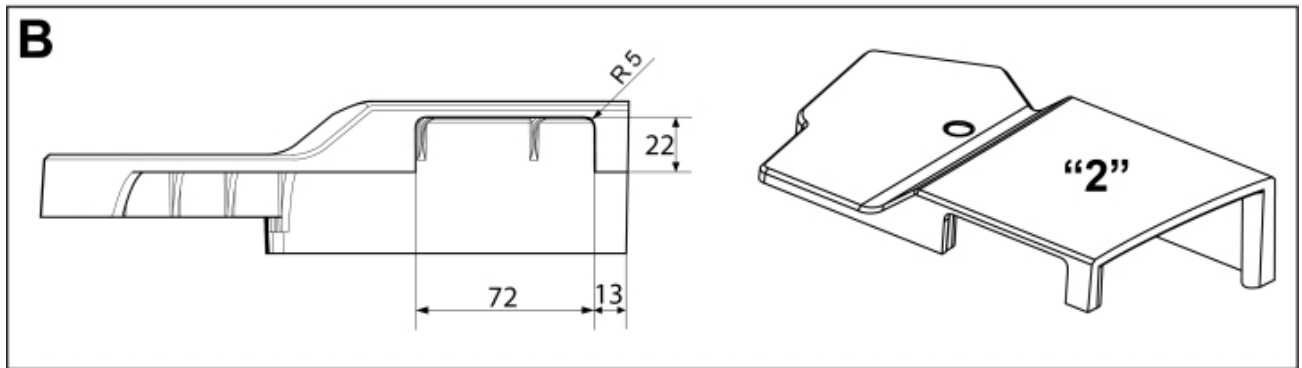

M 5220453-1  
M 5220454-1  
M 5220455-1  
M 5220582-1

M 5220453-454-455-582-2

**Part assemblies** 4th service  
**Specification** Specification: DL  
Serial number from: 7234200

<b>PartNo</b>	<b>Pos</b>	<b>Qty</b>	<b>Name</b>	<b>Specifications</b>
5220455		1 PCS	4th service	DL, 7234200
5219189	1	1 PCS	Bracket Extension	
10550260	2	1 PCS	Diverter valve	
5219183	3	1	Hose guide	
5011554	4	6	Nut	Loc-King M10
5006002	5	4	Screw	MVBF 10x30
5006003	6	2	Screw	MVBF 10x40
9031523			Hose kit	
5220303	7	1	Bracket	
9032615	8	2 PCS	Hose	3/8" L=1300mm (9031476)
5022159	9	1	Washer, blue	
5022157	10	1	Washer, red	
5044129	11	2	Dust Cover	1/2" Male
5044940	12	2	Coupling	ISO-A 1/2" Male - G3/8
5020936		1	Insert	3 switches