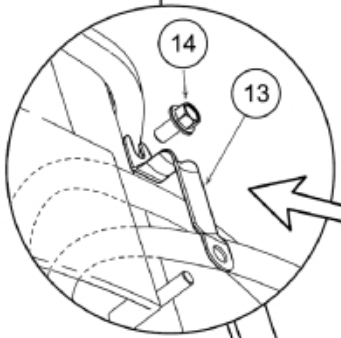

- M 5220469-1
- M 5220470-1
- M 5220471-1
- M 5220472-1
- M 5220473-1
- M 5220589-1
- M 5220591-1

Only for 5220589

- M 5220469-2
- M 5220470-2
- M 5220471-2
- M 5220472-2
- M 5220473-2
- M 5220589-2
- M 5220591-2

Part assemblies		Live 3rd		
Specification		Serial number from: 7234200		
PartNo	Pos	Qty	Name	Specifications
5220469		1	Live 3rd	7234200
5220303	1	1	Bracket	
9032611	2	2 PCS	Hose	3/8" L=1150mm (9031472)
5044940	4	2	Coupling	ISO-A 1/2" Male - G3/8
5022159	7	1	Washer, blue	
5022157	8	1	Washer, red	
5044129	9	2	Dust Cover	1/2" Male
5219183	10	1	Hose guide	
5011554	11	4	Nut	Loc-King M10
5006002	12	4	Screw	MVBF 10x30
5215066	13	1 PCS	Hose guide	
5006007	14	1 PCS	Screw	M6SF-TT M8x16
9032616	15	2 PCS	Hose	3/8" L=3300mm (9031487)
5220148	16	1 PCS	Plate	
5215163	17	1 PCS	Hose clamp bracket	
5215161	18	2 PCS	Hose clamp	
5013101	19	1	Washer	BRB 8,4 x 16
5004055	20	1	Screw	MC6S 8x70
5215162	21	2	Sleeve	Not Sold Separately
5044130	22	2	Dust Cover	Part is included in kit 60007907 Hose cpl., 9032177 Hose cpl.
5044127	23	2	Quick Coupling	1/2", Part is included in kit 60007907 Hose cpl., 9032177 Hose cpl.
5027986	24	2 PCS	Adaptor	
5013853	25	2	Dowty washer	Tredo 1/2", Part is included in kit 60007907 Hose cpl., 9032177 Hose cpl.
5034121	27	1	Protection sleeve	