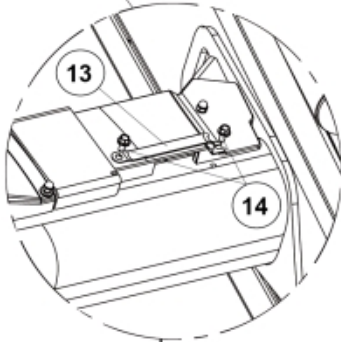

Only for 5220589

- M 5220469-2
- M 5220470-2
- M 5220471-2
- M 5220472-2
- M 5220473-2
- M 5220589-2
- M 5220591-2

Part assemblies		Live 3rd		
Specification		Serial number from: 7234200		
PartNo	Pos	Qty	Name	Specifications
5220469		1	Live 3rd	7234200
5220303	1	1	Bracket	
9032611	2	2 PCS	Hose	3/8" L=1150mm (9031472)
5044940	4	2	Coupling	ISO-A 1/2" Male - G3/8
5022159	7	1	Washer, blue	
5022157	8	1	Washer, red	
5044129	9	2	Dust Cover	1/2" Male
5219183	10	1	Hose guide	
5011554	11	4	Nut	Loc-King M10
5006002	12	4	Screw	MVBF 10x30
5215066	13	1 PCS	Hose guide	
5006007	14	1 PCS	Screw	M6SF-TT M8x16
9032616	15	2 PCS	Hose	3/8" L=3300mm (9031487)
5220148	16	1 PCS	Plate	
5215163	17	1 PCS	Hose clamp bracket	
5215161	18	2 PCS	Hose clamp	
5013101	19	1	Washer	BRB 8,4 x 16
5004055	20	1	Screw	MC6S 8x70
5215162	21	2	Sleeve	Not Sold Separately
5044130	22	2	Dust Cover	Part is included in kit 60007907 Hose cpl., 9032177 Hose cpl.
5044127	23	2	Quick Coupling	1/2", Part is included in kit 60007907 Hose cpl., 9032177 Hose cpl.
5027986	24	2 PCS	Adaptor	
5013853	25	2	Dowty washer	Tredo 1/2", Part is included in kit 60007907 Hose cpl., 9032177 Hose cpl.
5034121	27	1	Protection sleeve