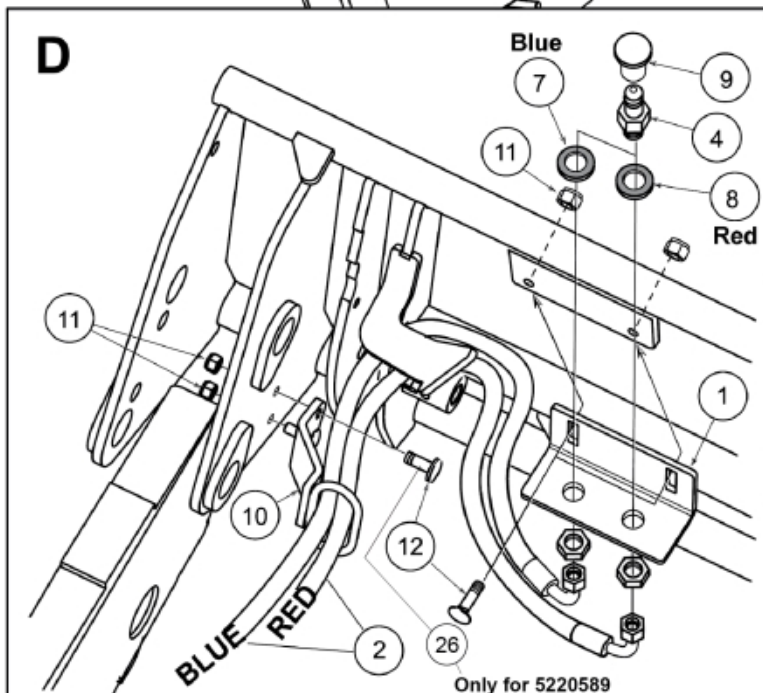

- M 5220469-1
- M 5220470-1
- M 5220471-1
- M 5220472-1
- M 5220473-1
- M 5220589-1
- M 5220591-1

Only for 5220589

- M 5220469-2
- M 5220470-2
- M 5220471-2
- M 5220472-2
- M 5220473-2
- M 5220589-2
- M 5220591-2

Part assemblies		Live 3rd		
Specification		Serial number from: 7234200		
PartNo	Pos	Qty	Name	Specifications
5220469		1	Live 3rd	7234200
5220303	1	1	Bracket	
9032611	2	2 PCS	Hose	3/8" L=1150mm (9031472)
5044940	4	2	Coupling	ISO-A 1/2" Male - G3/8
5022159	7	1	Washer, blue	
5022157	8	1	Washer, red	
5044129	9	2	Dust Cover	1/2" Male
5219183	10	1	Hose guide	
5011554	11	4	Nut	Loc-King M10
5006002	12	4	Screw	MVBF 10x30
5215066	13	1 PCS	Hose guide	
5006007	14	1 PCS	Screw	M6SF-TT M8x16
9032616	15	2 PCS	Hose	3/8" L=3300mm (9031487)
5220148	16	1 PCS	Plate	
5215163	17	1 PCS	Hose clamp bracket	
5215161	18	2 PCS	Hose clamp	
5013101	19	1	Washer	BRB 8,4 x 16
5004055	20	1	Screw	MC6S 8x70
5215162	21	2	Sleeve	Not Sold Separately
5044130	22	2	Dust Cover	Part is included in kit 60007907 Hose cpl., 9032177 Hose cpl.
5044127	23	2	Quick Coupling	1/2", Part is included in kit 60007907 Hose cpl., 9032177 Hose cpl.
5027986	24	2 PCS	Adaptor	
5013853	25	2	Dowty washer	Tredo 1/2", Part is included in kit 60007907 Hose cpl., 9032177 Hose cpl.
5034121	27	1	Protection sleeve	