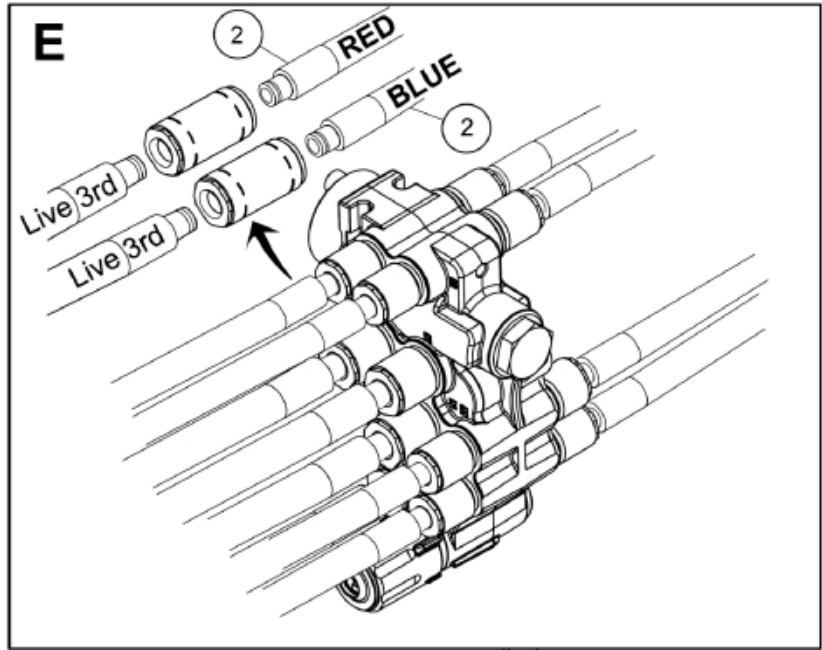

- M 5220469-1
- M 5220470-1
- M 5220471-1
- M 5220472-1
- M 5220473-1
- M 5220589-1
- M 5220591-1

Only for 5220589

- M 5220469-2
- M 5220470-2
- M 5220471-2
- M 5220472-2
- M 5220473-2
- M 5220589-2
- M 5220591-2

Part assemblies		Live 3rd		
Specification		Serial number from: 7234200		
PartNo	Pos	Qty	Name	Specifications
5220469		1	Live 3rd	7234200
5220303	1	1	Bracket	
9032611	2	2 PCS	Hose	3/8" L=1150mm (9031472)
5044940	4	2	Coupling	ISO-A 1/2" Male - G3/8
5022159	7	1	Washer, blue	
5022157	8	1	Washer, red	
5044129	9	2	Dust Cover	1/2" Male
5219183	10	1	Hose guide	
5011554	11	4	Nut	Loc-King M10
5006002	12	4	Screw	MVBF 10x30
5215066	13	1 PCS	Hose guide	
5006007	14	1 PCS	Screw	M6SF-TT M8x16
9032616	15	2 PCS	Hose	3/8" L=3300mm (9031487)
5220148	16	1 PCS	Plate	
5215163	17	1 PCS	Hose clamp bracket	
5215161	18	2 PCS	Hose clamp	
5013101	19	1	Washer	BRB 8,4 x 16
5004055	20	1	Screw	MC6S 8x70
5215162	21	2	Sleeve	Not Sold Separately
5044130	22	2	Dust Cover	Part is included in kit 60007907 Hose cpl., 9032177 Hose cpl.
5044127	23	2	Quick Coupling	1/2", Part is included in kit 60007907 Hose cpl., 9032177 Hose cpl.
5027986	24	2 PCS	Adaptor	
5013853	25	2	Dowty washer	Tredo 1/2", Part is included in kit 60007907 Hose cpl., 9032177 Hose cpl.
5034121	27	1	Protection sleeve	