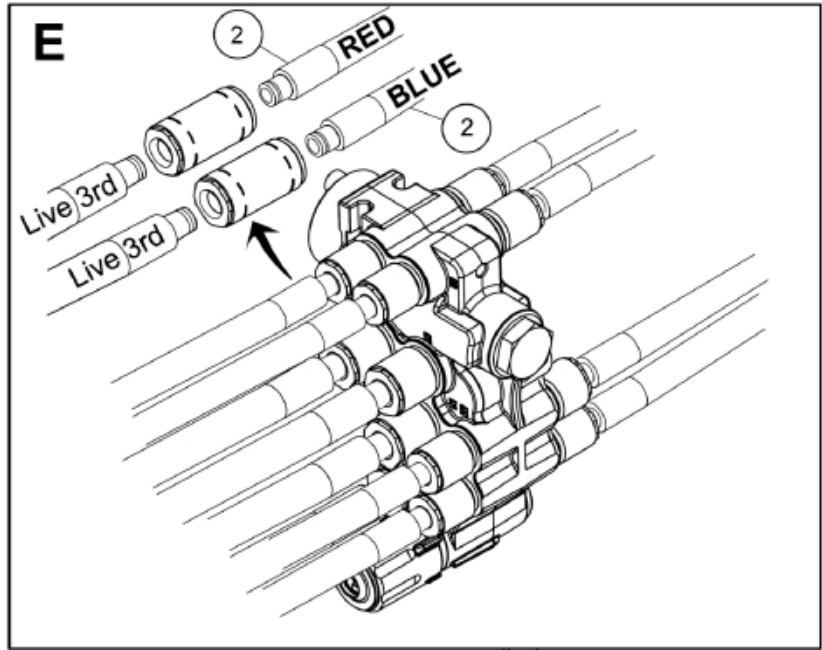

- M 5220469-1
- M 5220470-1
- M 5220471-1
- M 5220472-1
- M 5220473-1
- M 5220589-1
- M 5220591-1

Only for 5220589

Only for 5220589

- M 5220469-2
- M 5220470-2
- M 5220471-2
- M 5220472-2
- M 5220473-2
- M 5220589-2
- M 5220591-2

<b>Part assemblies</b>		Live 3rd		
<b>Specification</b>		Serial number from: 7234200		
<b>PartNo</b>	<b>Pos</b>	<b>Qty</b>	<b>Name</b>	<b>Specifications</b>
5220470		1	Live 3rd	7234200
5220303	1	1	Bracket	
9032611	2	2 PCS	Hose	3/8" L=1150mm (9031472)
5044940	4	2	Coupling	ISO-A 1/2" Male - G3/8
5022159	7	1	Washer, blue	
5022157	8	1	Washer, red	
5044129	9	2	Dust Cover	1/2" Male
5219183	10	1	Hose guide	
5011554	11	4	Nut	Loc-King M10
5006002	12	4	Screw	MVBF 10x30
5215066	13	1 PCS	Hose guide	
5006007	14	1 PCS	Screw	M6SF-TT M8x16
9032606	15	2 PCS	Hose	3/8" L=3500mm (9031180)
5220148	16	1 PCS	Plate	
5215163	17	1 PCS	Hose clamp bracket	
5215161	18	2 PCS	Hose clamp	
5013101	19	1	Washer	BRB 8,4 x 16
5004055	20	1	Screw	MC6S 8x70
5215162	21	2	Sleeve	Not Sold Separately
5044130	22	2	Dust Cover	Part is included in kit 60007907 Hose cpl., 9032177 Hose cpl.
5044127	23	2	Quick Coupling	1/2", Part is included in kit 60007907 Hose cpl., 9032177 Hose cpl.
5027986	24	2 PCS	Adaptor	
5013853	25	2	Dowty washer	Tredo 1/2", Part is included in kit 60007907 Hose cpl., 9032177 Hose cpl.
5034121	27	1	Protection sleeve	