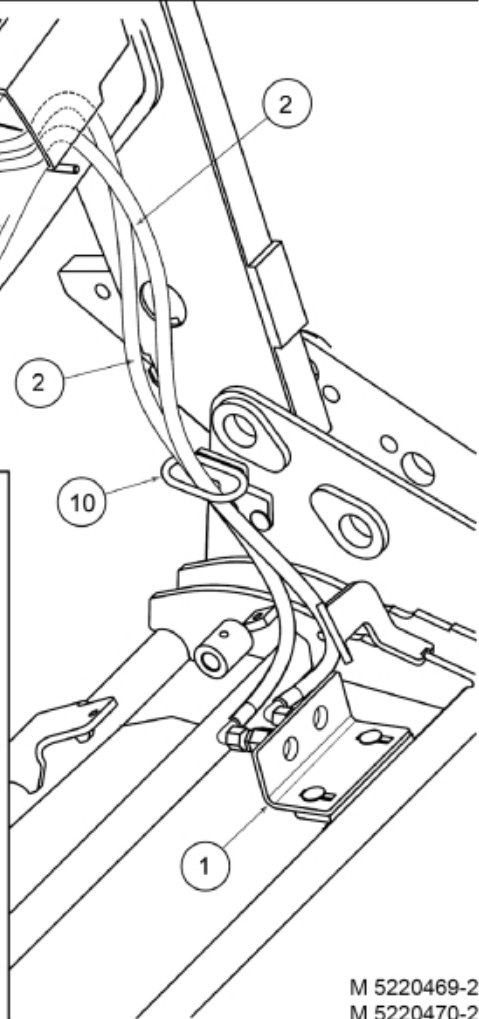

Only for 5220589

- M 5220469-2
- M 5220470-2
- M 5220471-2
- M 5220472-2
- M 5220473-2
- M 5220589-2
- M 5220591-2

Part assemblies Specification		Live 3rd Serial number from: 7234200		
PartNo	Pos	Qty	Name	Specifications
5220470		1	Live 3rd	7234200
5220303	1	1	Bracket	
9032611	2	2 PCS	Hose	3/8" L=1150mm (9031472)
5044940	4	2	Coupling	ISO-A 1/2" Male - G3/8
5022159	7	1	Washer, blue	
5022157	8	1	Washer, red	
5044129	9	2	Dust Cover	1/2" Male
5219183	10	1	Hose guide	
5011554	11	4	Nut	Loc-King M10
5006002	12	4	Screw	MVBF 10x30
5215066	13	1 PCS	Hose guide	
5006007	14	1 PCS	Screw	M6SF-TT M8x16
9032606	15	2 PCS	Hose	3/8" L=3500mm (9031180)
5220148	16	1 PCS	Plate	
5215163	17	1 PCS	Hose clamp bracket	
5215161	18	2 PCS	Hose clamp	
5013101	19	1	Washer	BRB 8,4 x 16
5004055	20	1	Screw	MC6S 8x70
5215162	21	2	Sleeve	Not Sold Separately
5044130	22	2	Dust Cover	Part is included in kit 60007907 Hose cpl., 9032177 Hose cpl.
5044127	23	2	Quick Coupling	1/2", Part is included in kit 60007907 Hose cpl., 9032177 Hose cpl.
5027986	24	2 PCS	Adaptor	
5013853	25	2	Dowty washer	Tredo 1/2", Part is included in kit 60007907 Hose cpl., 9032177 Hose cpl.
5034121	27	1	Protection sleeve	