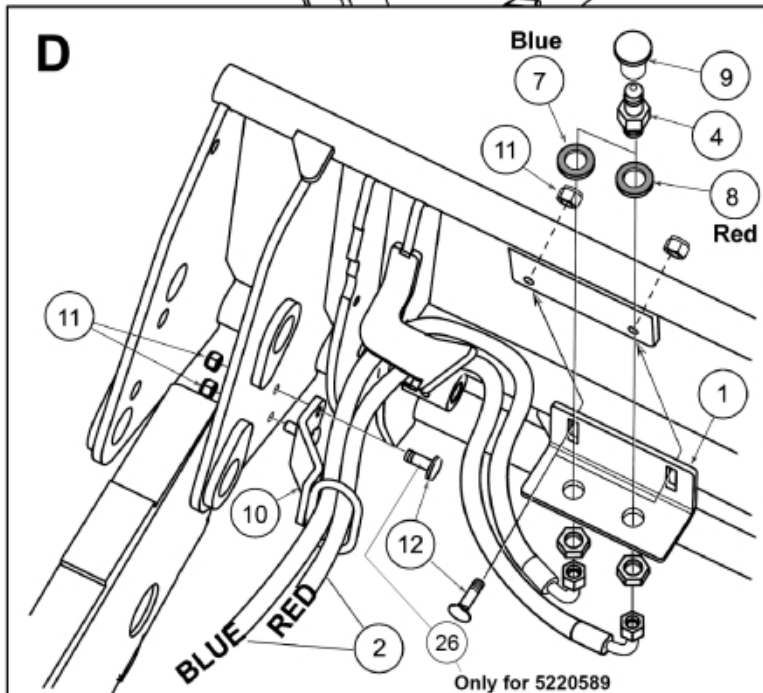

- M 5220469-1
- M 5220470-1
- M 5220471-1
- M 5220472-1
- M 5220473-1
- M 5220589-1
- M 5220591-1

Only for 5220589

Only for 5220589

- M 5220469-2
- M 5220470-2
- M 5220471-2
- M 5220472-2
- M 5220473-2
- M 5220589-2
- M 5220591-2

<b>Part assemblies</b>		Live 3rd		
<b>Specification</b>		Serial number from: 7234200		
<b>PartNo</b>	<b>Pos</b>	<b>Qty</b>	<b>Name</b>	<b>Specifications</b>
5220470		1	Live 3rd	7234200
5220303	1	1	Bracket	
9032611	2	2 PCS	Hose	3/8" L=1150mm (9031472)
5044940	4	2	Coupling	ISO-A 1/2" Male - G3/8
5022159	7	1	Washer, blue	
5022157	8	1	Washer, red	
5044129	9	2	Dust Cover	1/2" Male
5219183	10	1	Hose guide	
5011554	11	4	Nut	Loc-King M10
5006002	12	4	Screw	MVBF 10x30
5215066	13	1 PCS	Hose guide	
5006007	14	1 PCS	Screw	M6SF-TT M8x16
9032606	15	2 PCS	Hose	3/8" L=3500mm (9031180)
5220148	16	1 PCS	Plate	
5215163	17	1 PCS	Hose clamp bracket	
5215161	18	2 PCS	Hose clamp	
5013101	19	1	Washer	BRB 8,4 x 16
5004055	20	1	Screw	MC6S 8x70
5215162	21	2	Sleeve	Not Sold Separately
5044130	22	2	Dust Cover	Part is included in kit 60007907 Hose cpl., 9032177 Hose cpl.
5044127	23	2	Quick Coupling	1/2", Part is included in kit 60007907 Hose cpl., 9032177 Hose cpl.
5027986	24	2 PCS	Adaptor	
5013853	25	2	Dowty washer	Tredo 1/2", Part is included in kit 60007907 Hose cpl., 9032177 Hose cpl.
5034121	27	1	Protection sleeve	