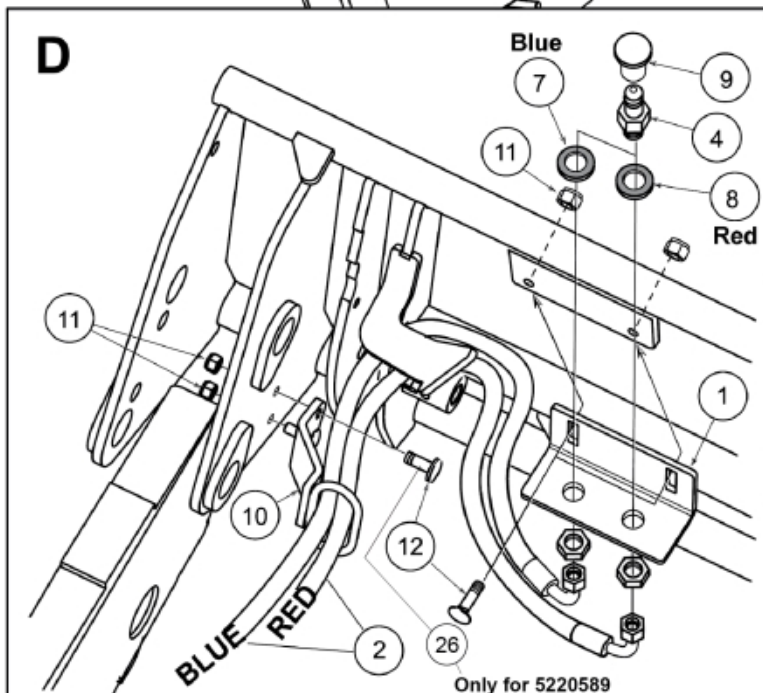

Only for 5220589

- M 5220469-2
- M 5220470-2
- M 5220471-2
- M 5220472-2
- M 5220473-2
- M 5220589-2
- M 5220591-2

Part assemblies Specification		Live 3rd Serial number from: 7234200		
PartNo	Pos	Qty	Name	Specifications
5220470		1	Live 3rd	7234200
5220303	1	1	Bracket	
9032611	2	2 PCS	Hose	3/8" L=1150mm (9031472)
5044940	4	2	Coupling	ISO-A 1/2" Male - G3/8
5022159	7	1	Washer, blue	
5022157	8	1	Washer, red	
5044129	9	2	Dust Cover	1/2" Male
5219183	10	1	Hose guide	
5011554	11	4	Nut	Loc-King M10
5006002	12	4	Screw	MVBF 10x30
5215066	13	1 PCS	Hose guide	
5006007	14	1 PCS	Screw	M6SF-TT M8x16
9032606	15	2 PCS	Hose	3/8" L=3500mm (9031180)
5220148	16	1 PCS	Plate	
5215163	17	1 PCS	Hose clamp bracket	
5215161	18	2 PCS	Hose clamp	
5013101	19	1	Washer	BRB 8,4 x 16
5004055	20	1	Screw	MC6S 8x70
5215162	21	2	Sleeve	Not Sold Separately
5044130	22	2	Dust Cover	Part is included in kit 60007907 Hose cpl., 9032177 Hose cpl.
5044127	23	2	Quick Coupling	1/2", Part is included in kit 60007907 Hose cpl., 9032177 Hose cpl.
5027986	24	2 PCS	Adaptor	
5013853	25	2	Dowty washer	Tredo 1/2", Part is included in kit 60007907 Hose cpl., 9032177 Hose cpl.
5034121	27	1	Protection sleeve	