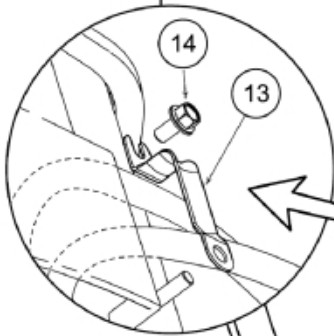

Only for 5220589

- M 5220469-2
- M 5220470-2
- M 5220471-2
- M 5220472-2
- M 5220473-2
- M 5220589-2
- M 5220591-2

Part assemblies Specification		Live 3rd Serial number from: 7234200		
PartNo	Pos	Qty	Name	Specifications
5220470		1	Live 3rd	7234200
5220303	1	1	Bracket	
9032611	2	2 PCS	Hose	3/8" L=1150mm (9031472)
5044940	4	2	Coupling	ISO-A 1/2" Male - G3/8
5022159	7	1	Washer, blue	
5022157	8	1	Washer, red	
5044129	9	2	Dust Cover	1/2" Male
5219183	10	1	Hose guide	
5011554	11	4	Nut	Loc-King M10
5006002	12	4	Screw	MVBF 10x30
5215066	13	1 PCS	Hose guide	
5006007	14	1 PCS	Screw	M6SF-TT M8x16
9032606	15	2 PCS	Hose	3/8" L=3500mm (9031180)
5220148	16	1 PCS	Plate	
5215163	17	1 PCS	Hose clamp bracket	
5215161	18	2 PCS	Hose clamp	
5013101	19	1	Washer	BRB 8,4 x 16
5004055	20	1	Screw	MC6S 8x70
5215162	21	2	Sleeve	Not Sold Separately
5044130	22	2	Dust Cover	Part is included in kit 60007907 Hose cpl., 9032177 Hose cpl.
5044127	23	2	Quick Coupling	1/2", Part is included in kit 60007907 Hose cpl., 9032177 Hose cpl.
5027986	24	2 PCS	Adaptor	
5013853	25	2	Dowty washer	Tredo 1/2", Part is included in kit 60007907 Hose cpl., 9032177 Hose cpl.
5034121	27	1	Protection sleeve	