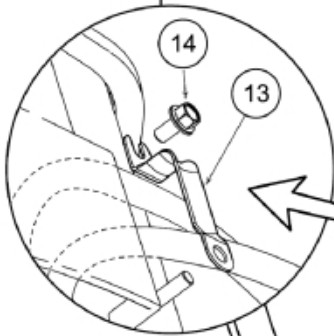

- M 5220469-1
- M 5220470-1
- M 5220471-1
- M 5220472-1
- M 5220473-1
- M 5220589-1
- M 5220591-1

Only for 5220589

Only for 5220589

- M 5220469-2
- M 5220470-2
- M 5220471-2
- M 5220472-2
- M 5220473-2
- M 5220589-2
- M 5220591-2

<b>Part assemblies</b>		Live 3rd		
<b>Specification</b>		Serial number from: 7234200		
<b>PartNo</b>	<b>Pos</b>	<b>Qty</b>	<b>Name</b>	<b>Specifications</b>
5220470		1	Live 3rd	7234200
5220303	1	1	Bracket	
9032611	2	2 PCS	Hose	3/8" L=1150mm (9031472)
5044940	4	2	Coupling	ISO-A 1/2" Male - G3/8
5022159	7	1	Washer, blue	
5022157	8	1	Washer, red	
5044129	9	2	Dust Cover	1/2" Male
5219183	10	1	Hose guide	
5011554	11	4	Nut	Loc-King M10
5006002	12	4	Screw	MVBF 10x30
5215066	13	1 PCS	Hose guide	
5006007	14	1 PCS	Screw	M6SF-TT M8x16
9032606	15	2 PCS	Hose	3/8" L=3500mm (9031180)
5220148	16	1 PCS	Plate	
5215163	17	1 PCS	Hose clamp bracket	
5215161	18	2 PCS	Hose clamp	
5013101	19	1	Washer	BRB 8,4 x 16
5004055	20	1	Screw	MC6S 8x70
5215162	21	2	Sleeve	Not Sold Separately
5044130	22	2	Dust Cover	Part is included in kit 60007907 Hose cpl., 9032177 Hose cpl.
5044127	23	2	Quick Coupling	1/2", Part is included in kit 60007907 Hose cpl., 9032177 Hose cpl.
5027986	24	2 PCS	Adaptor	
5013853	25	2	Dowty washer	Tredo 1/2", Part is included in kit 60007907 Hose cpl., 9032177 Hose cpl.
5034121	27	1	Protection sleeve	