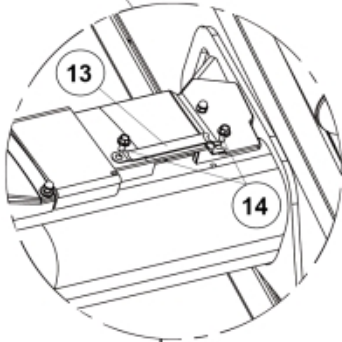

Only for 5220589

Only for 5220589

- M 5220469-2
- M 5220470-2
- M 5220471-2
- M 5220472-2
- M 5220473-2
- M 5220589-2
- M 5220591-2

Part assemblies		Live 3rd		
Specification		Serial number from: 7234200		
PartNo	Pos	Qty	Name	Specifications
5220470		1	Live 3rd	7234200
5220303	1	1	Bracket	
9032611	2	2 PCS	Hose	3/8" L=1150mm (9031472)
5044940	4	2	Coupling	ISO-A 1/2" Male - G3/8
5022159	7	1	Washer, blue	
5022157	8	1	Washer, red	
5044129	9	2	Dust Cover	1/2" Male
5219183	10	1	Hose guide	
5011554	11	4	Nut	Loc-King M10
5006002	12	4	Screw	MVBF 10x30
5215066	13	1 PCS	Hose guide	
5006007	14	1 PCS	Screw	M6SF-TT M8x16
9032606	15	2 PCS	Hose	3/8" L=3500mm (9031180)
5220148	16	1 PCS	Plate	
5215163	17	1 PCS	Hose clamp bracket	
5215161	18	2 PCS	Hose clamp	
5013101	19	1	Washer	BRB 8,4 x 16
5004055	20	1	Screw	MC6S 8x70
5215162	21	2	Sleeve	Not Sold Separately
5044130	22	2	Dust Cover	Part is included in kit 60007907 Hose cpl., 9032177 Hose cpl.
5044127	23	2	Quick Coupling	1/2", Part is included in kit 60007907 Hose cpl., 9032177 Hose cpl.
5027986	24	2 PCS	Adaptor	
5013853	25	2	Dowty washer	Tredo 1/2", Part is included in kit 60007907 Hose cpl., 9032177 Hose cpl.
5034121	27	1	Protection sleeve