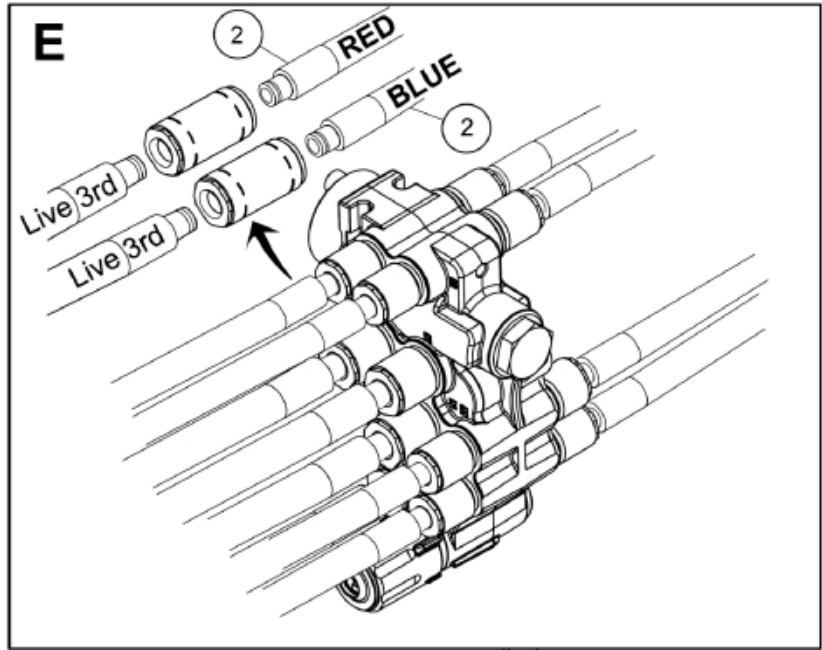

Only for 5220589

- M 5220469-2
- M 5220470-2
- M 5220471-2
- M 5220472-2
- M 5220473-2
- M 5220589-2
- M 5220591-2

Part assemblies Specification		Live 3rd Serial number from: 7234200		
PartNo	Pos	Qty	Name	Specifications
5220470		1	Live 3rd	7234200
5220303	1	1	Bracket	
9032611	2	2 PCS	Hose	3/8" L=1150mm (9031472)
5044940	4	2	Coupling	ISO-A 1/2" Male - G3/8
5022159	7	1	Washer, blue	
5022157	8	1	Washer, red	
5044129	9	2	Dust Cover	1/2" Male
5219183	10	1	Hose guide	
5011554	11	4	Nut	Loc-King M10
5006002	12	4	Screw	MVBF 10x30
5215066	13	1 PCS	Hose guide	
5006007	14	1 PCS	Screw	M6SF-TT M8x16
9032606	15	2 PCS	Hose	3/8" L=3500mm (9031180)
5220148	16	1 PCS	Plate	
5215163	17	1 PCS	Hose clamp bracket	
5215161	18	2 PCS	Hose clamp	
5013101	19	1	Washer	BRB 8,4 x 16
5004055	20	1	Screw	MC6S 8x70
5215162	21	2	Sleeve	Not Sold Separately
5044130	22	2	Dust Cover	Part is included in kit 60007907 Hose cpl., 9032177 Hose cpl.
5044127	23	2	Quick Coupling	1/2", Part is included in kit 60007907 Hose cpl., 9032177 Hose cpl.
5027986	24	2 PCS	Adaptor	
5013853	25	2	Dowty washer	Tredo 1/2", Part is included in kit 60007907 Hose cpl., 9032177 Hose cpl.
5034121	27	1	Protection sleeve	