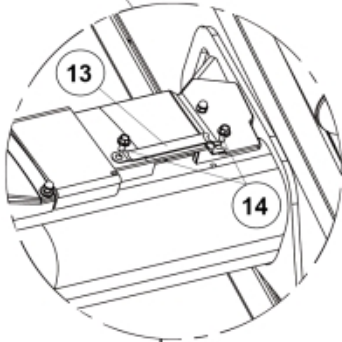

Only for 5220589

- M 5220469-2
- M 5220470-2
- M 5220471-2
- M 5220472-2
- M 5220473-2
- M 5220589-2
- M 5220591-2

Part assemblies Specification		Live 3rd Serial number from: 7234200		
PartNo	Pos	Qty	Name	Specifications
5220470		1	Live 3rd	7234200
5220303	1	1	Bracket	
9032611	2	2 PCS	Hose	3/8" L=1150mm (9031472)
5044940	4	2	Coupling	ISO-A 1/2" Male - G3/8
5022159	7	1	Washer, blue	
5022157	8	1	Washer, red	
5044129	9	2	Dust Cover	1/2" Male
5219183	10	1	Hose guide	
5011554	11	4	Nut	Loc-King M10
5006002	12	4	Screw	MVBF 10x30
5215066	13	1 PCS	Hose guide	
5006007	14	1 PCS	Screw	M6SF-TT M8x16
9032606	15	2 PCS	Hose	3/8" L=3500mm (9031180)
5220148	16	1 PCS	Plate	
5215163	17	1 PCS	Hose clamp bracket	
5215161	18	2 PCS	Hose clamp	
5013101	19	1	Washer	BRB 8,4 x 16
5004055	20	1	Screw	MC6S 8x70
5215162	21	2	Sleeve	Not Sold Separately
5044130	22	2	Dust Cover	Part is included in kit 60007907 Hose cpl., 9032177 Hose cpl.
5044127	23	2	Quick Coupling	1/2", Part is included in kit 60007907 Hose cpl., 9032177 Hose cpl.
5027986	24	2 PCS	Adaptor	
5013853	25	2	Dowty washer	Tredo 1/2", Part is included in kit 60007907 Hose cpl., 9032177 Hose cpl.
5034121	27	1	Protection sleeve	