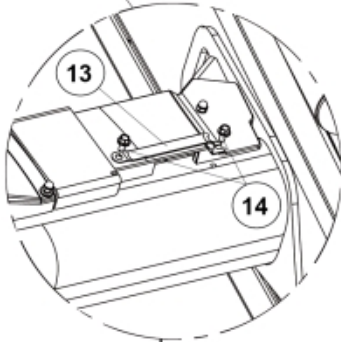

Only for 5220589

- M 5220469-2
- M 5220470-2
- M 5220471-2
- M 5220472-2
- M 5220473-2
- M 5220589-2
- M 5220591-2

<b>Part assemblies</b>		Live 3rd		
<b>Specification</b>		Serial number from: 7234200		
<b>PartNo</b>	<b>Pos</b>	<b>Qty</b>	<b>Name</b>	<b>Specifications</b>
5220471		1	Live 3rd	7234200
5220303	1	1	Bracket	
9032611	2	2 PCS	Hose	3/8" L=1150mm (9031472)
5044940	4	2	Coupling	ISO-A 1/2" Male - G3/8
5022159	7	1	Washer, blue	
5022157	8	1	Washer, red	
5044129	9	2	Dust Cover	1/2" Male
5219183	10	1	Hose guide	
5011554	11	4	Nut	Loc-King M10
5006002	12	4	Screw	MVBF 10x30
5215066	13	1 PCS	Hose guide	
5006007	14	1 PCS	Screw	M6SF-TT M8x16
9032608	15	2 PCS	Hose	3/8" L=3630mm (9031181)
5220148	16	1 PCS	Plate	
5215163	17	1 PCS	Hose clamp bracket	
5215161	18	2 PCS	Hose clamp	
5013101	19	1	Washer	BRB 8,4 x 16
5004055	20	1	Screw	MC6S 8x70
5215162	21	2	Sleeve	Not Sold Separately
5044130	22	2	Dust Cover	Part is included in kit 60007907 Hose cpl., 9032177 Hose cpl.
5044127	23	2	Quick Coupling	1/2", Part is included in kit 60007907 Hose cpl., 9032177 Hose cpl.
5027986	24	2 PCS	Adaptor	
5013853	25	2	Dowty washer	Tredo 1/2", Part is included in kit 60007907 Hose cpl., 9032177 Hose cpl.
5034121	27	1	Protection sleeve	