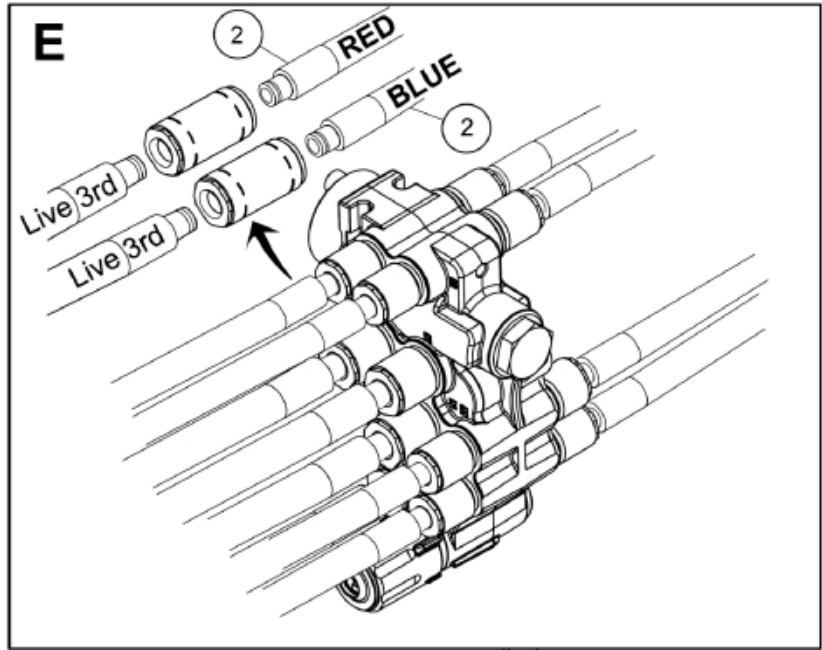

Only for 5220589

- M 5220469-2
- M 5220470-2
- M 5220471-2
- M 5220472-2
- M 5220473-2
- M 5220589-2
- M 5220591-2

<b>Part assemblies</b>		Live 3rd		
<b>Specification</b>		Serial number from: 7234200		
<b>PartNo</b>	<b>Pos</b>	<b>Qty</b>	<b>Name</b>	<b>Specifications</b>
5220471		1	Live 3rd	7234200
5220303	1	1	Bracket	
9032611	2	2 PCS	Hose	3/8" L=1150mm (9031472)
5044940	4	2	Coupling	ISO-A 1/2" Male - G3/8
5022159	7	1	Washer, blue	
5022157	8	1	Washer, red	
5044129	9	2	Dust Cover	1/2" Male
5219183	10	1	Hose guide	
5011554	11	4	Nut	Loc-King M10
5006002	12	4	Screw	MVBF 10x30
5215066	13	1 PCS	Hose guide	
5006007	14	1 PCS	Screw	M6SF-TT M8x16
9032608	15	2 PCS	Hose	3/8" L=3630mm (9031181)
5220148	16	1 PCS	Plate	
5215163	17	1 PCS	Hose clamp bracket	
5215161	18	2 PCS	Hose clamp	
5013101	19	1	Washer	BRB 8,4 x 16
5004055	20	1	Screw	MC6S 8x70
5215162	21	2	Sleeve	Not Sold Separately
5044130	22	2	Dust Cover	Part is included in kit 60007907 Hose cpl., 9032177 Hose cpl.
5044127	23	2	Quick Coupling	1/2", Part is included in kit 60007907 Hose cpl., 9032177 Hose cpl.
5027986	24	2 PCS	Adaptor	
5013853	25	2	Dowty washer	Tredo 1/2", Part is included in kit 60007907 Hose cpl., 9032177 Hose cpl.
5034121	27	1	Protection sleeve	