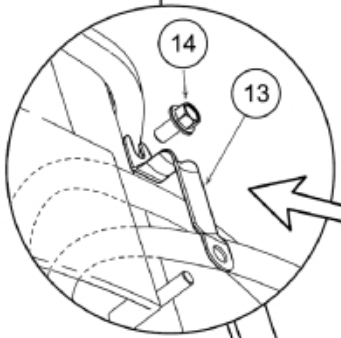

Only for 5220589

- M 5220469-2
- M 5220470-2
- M 5220471-2
- M 5220472-2
- M 5220473-2
- M 5220589-2
- M 5220591-2

<b>Part assemblies</b>		Live 3rd		
<b>Specification</b>		Serial number from: 7234200		
<b>PartNo</b>	<b>Pos</b>	<b>Qty</b>	<b>Name</b>	<b>Specifications</b>
5220471		1	Live 3rd	7234200
5220303	1	1	Bracket	
9032611	2	2 PCS	Hose	3/8" L=1150mm (9031472)
5044940	4	2	Coupling	ISO-A 1/2" Male - G3/8
5022159	7	1	Washer, blue	
5022157	8	1	Washer, red	
5044129	9	2	Dust Cover	1/2" Male
5219183	10	1	Hose guide	
5011554	11	4	Nut	Loc-King M10
5006002	12	4	Screw	MVBF 10x30
5215066	13	1 PCS	Hose guide	
5006007	14	1 PCS	Screw	M6SF-TT M8x16
9032608	15	2 PCS	Hose	3/8" L=3630mm (9031181)
5220148	16	1 PCS	Plate	
5215163	17	1 PCS	Hose clamp bracket	
5215161	18	2 PCS	Hose clamp	
5013101	19	1	Washer	BRB 8,4 x 16
5004055	20	1	Screw	MC6S 8x70
5215162	21	2	Sleeve	Not Sold Separately
5044130	22	2	Dust Cover	Part is included in kit 60007907 Hose cpl., 9032177 Hose cpl.
5044127	23	2	Quick Coupling	1/2", Part is included in kit 60007907 Hose cpl., 9032177 Hose cpl.
5027986	24	2 PCS	Adaptor	
5013853	25	2	Dowty washer	Tredo 1/2", Part is included in kit 60007907 Hose cpl., 9032177 Hose cpl.
5034121	27	1	Protection sleeve	