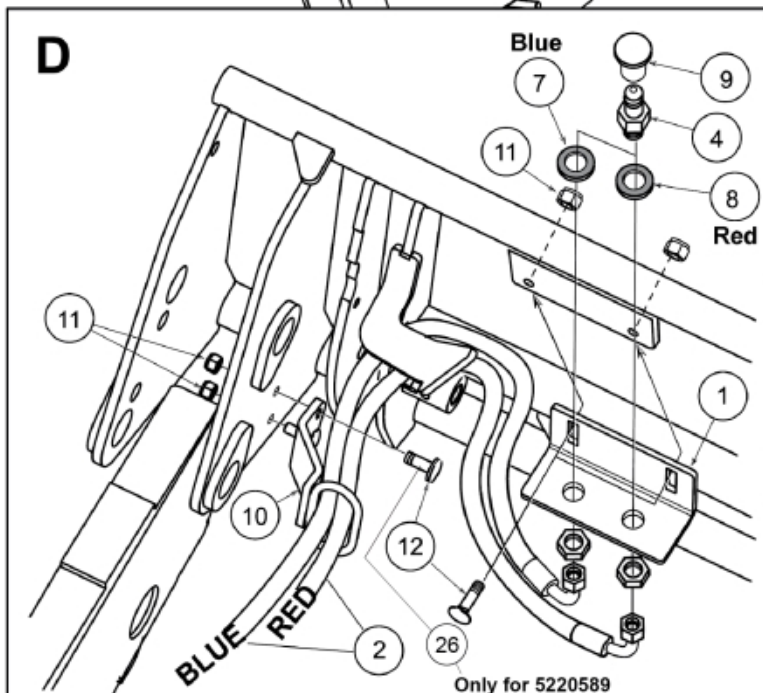

Only for 5220589

- M 5220469-2
- M 5220470-2
- M 5220471-2
- M 5220472-2
- M 5220473-2
- M 5220589-2
- M 5220591-2

<b>Part assemblies</b>		Live 3rd		
<b>Specification</b>		Serial number from: 7234200		
<b>PartNo</b>	<b>Pos</b>	<b>Qty</b>	<b>Name</b>	<b>Specifications</b>
5220471		1	Live 3rd	7234200
5220303	1	1	Bracket	
9032611	2	2 PCS	Hose	3/8" L=1150mm (9031472)
5044940	4	2	Coupling	ISO-A 1/2" Male - G3/8
5022159	7	1	Washer, blue	
5022157	8	1	Washer, red	
5044129	9	2	Dust Cover	1/2" Male
5219183	10	1	Hose guide	
5011554	11	4	Nut	Loc-King M10
5006002	12	4	Screw	MVBF 10x30
5215066	13	1 PCS	Hose guide	
5006007	14	1 PCS	Screw	M6SF-TT M8x16
9032608	15	2 PCS	Hose	3/8" L=3630mm (9031181)
5220148	16	1 PCS	Plate	
5215163	17	1 PCS	Hose clamp bracket	
5215161	18	2 PCS	Hose clamp	
5013101	19	1	Washer	BRB 8,4 x 16
5004055	20	1	Screw	MC6S 8x70
5215162	21	2	Sleeve	Not Sold Separately
5044130	22	2	Dust Cover	Part is included in kit 60007907 Hose cpl., 9032177 Hose cpl.
5044127	23	2	Quick Coupling	1/2", Part is included in kit 60007907 Hose cpl., 9032177 Hose cpl.
5027986	24	2 PCS	Adaptor	
5013853	25	2	Dowty washer	Tredo 1/2", Part is included in kit 60007907 Hose cpl., 9032177 Hose cpl.
5034121	27	1	Protection sleeve	