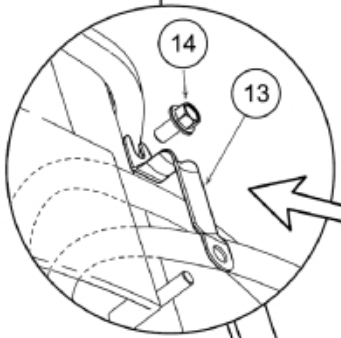

- M 5220469-1
- M 5220470-1
- M 5220471-1
- M 5220472-1
- M 5220473-1
- M 5220589-1
- M 5220591-1

Only for 5220589

- M 5220469-2
- M 5220470-2
- M 5220471-2
- M 5220472-2
- M 5220473-2
- M 5220589-2
- M 5220591-2

Part assemblies		Live 3rd		
Specification		Serial number from: 7234200		
PartNo	Pos	Qty	Name	Specifications
5220472F		1	Live 3rd	7234200
5220303	1	1	Bracket	
9032611	2	2 PCS	Hose	3/8" L=1150mm (9031472)
5044940	4	2	Coupling	ISO-A 1/2" Male - G3/8
5022159	7	1	Washer, blue	
5022157	8	1	Washer, red	
5044129	9	2	Dust Cover	1/2" Male
5219183	10	1	Hose guide	
5011554	11	4	Nut	Loc-King M10
5006002	12	4	Screw	MVBF 10x30
5215066	13	1 PCS	Hose guide	
5006007	14	1 PCS	Screw	M6SF-TT M8x16
9032609	15	2 PCS	Hose	3/8" L=3850mm (9031182)
5220148	16	1 PCS	Plate	
5215163	17	1 PCS	Hose clamp bracket	
5215161	18	2 PCS	Hose clamp	
5013101	19	1	Washer	BRB 8,4 x 16
5004055	20	1	Screw	MC6S 8x70
5215162	21	2	Sleeve	Not Sold Separately
5044130	22	2	Dust Cover	Part is included in kit 60007907 Hose cpl., 9032177 Hose cpl.
5044127	23	2	Quick Coupling	1/2", Part is included in kit 60007907 Hose cpl., 9032177 Hose cpl.
5027986	24	2 PCS	Adaptor	
5013853	25	2	Dowty washer	Tredo 1/2", Part is included in kit 60007907 Hose cpl., 9032177 Hose cpl.
5034121	27	1	Protection sleeve	