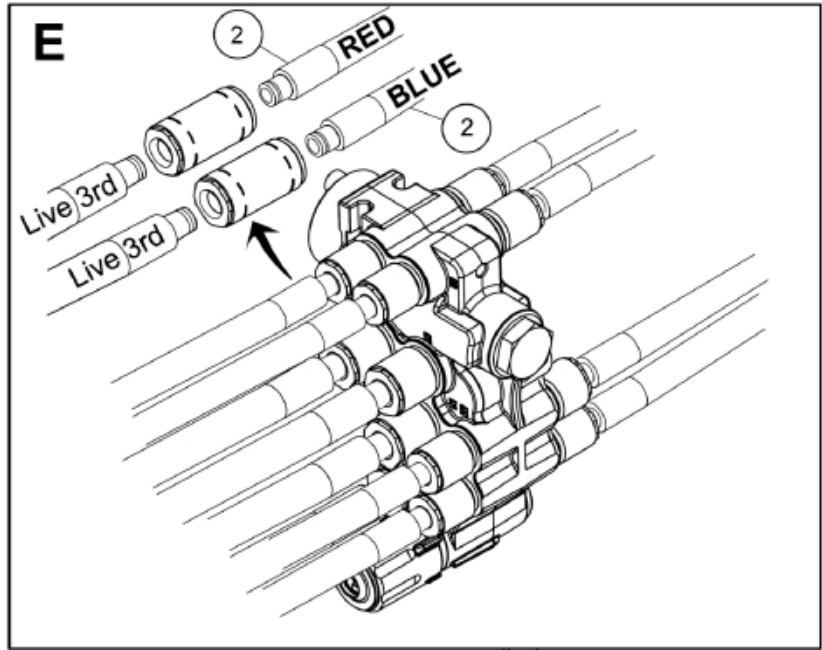

- M 5220469-1
- M 5220470-1
- M 5220471-1
- M 5220472-1
- M 5220473-1
- M 5220589-1
- M 5220591-1

Only for 5220589

- M 5220469-2
- M 5220470-2
- M 5220471-2
- M 5220472-2
- M 5220473-2
- M 5220589-2
- M 5220591-2

Part assemblies		Live 3rd		
Specification		Serial number from: 7234200		
PartNo	Pos	Qty	Name	Specifications
5220472F		1	Live 3rd	7234200
5220303	1	1	Bracket	
9032611	2	2 PCS	Hose	3/8" L=1150mm (9031472)
5044940	4	2	Coupling	ISO-A 1/2" Male - G3/8
5022159	7	1	Washer, blue	
5022157	8	1	Washer, red	
5044129	9	2	Dust Cover	1/2" Male
5219183	10	1	Hose guide	
5011554	11	4	Nut	Loc-King M10
5006002	12	4	Screw	MVBF 10x30
5215066	13	1 PCS	Hose guide	
5006007	14	1 PCS	Screw	M6SF-TT M8x16
9032609	15	2 PCS	Hose	3/8" L=3850mm (9031182)
5220148	16	1 PCS	Plate	
5215163	17	1 PCS	Hose clamp bracket	
5215161	18	2 PCS	Hose clamp	
5013101	19	1	Washer	BRB 8,4 x 16
5004055	20	1	Screw	MC6S 8x70
5215162	21	2	Sleeve	Not Sold Separately
5044130	22	2	Dust Cover	Part is included in kit 60007907 Hose cpl., 9032177 Hose cpl.
5044127	23	2	Quick Coupling	1/2", Part is included in kit 60007907 Hose cpl., 9032177 Hose cpl.
5027986	24	2 PCS	Adaptor	
5013853	25	2	Dowty washer	Tredo 1/2", Part is included in kit 60007907 Hose cpl., 9032177 Hose cpl.
5034121	27	1	Protection sleeve	