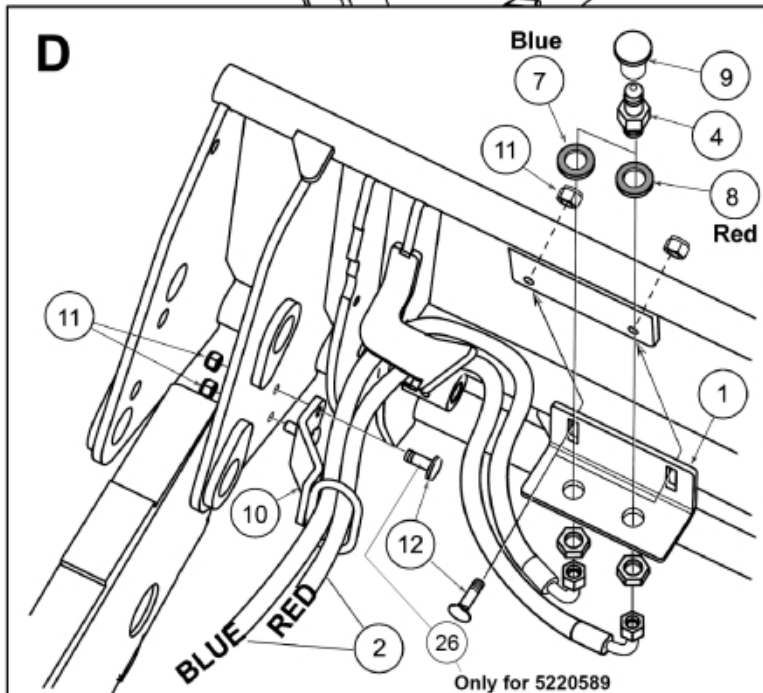

- M 5220469-1
- M 5220470-1
- M 5220471-1
- M 5220472-1
- M 5220473-1
- M 5220589-1
- M 5220591-1

Only for 5220589

- M 5220469-2
- M 5220470-2
- M 5220471-2
- M 5220472-2
- M 5220473-2
- M 5220589-2
- M 5220591-2

Part assemblies		Live 3rd		
Specification		Serial number from: 7234200		
PartNo	Pos	Qty	Name	Specifications
5220472F		1	Live 3rd	7234200
5220303	1	1	Bracket	
9032611	2	2 PCS	Hose	3/8" L=1150mm (9031472)
5044940	4	2	Coupling	ISO-A 1/2" Male - G3/8
5022159	7	1	Washer, blue	
5022157	8	1	Washer, red	
5044129	9	2	Dust Cover	1/2" Male
5219183	10	1	Hose guide	
5011554	11	4	Nut	Loc-King M10
5006002	12	4	Screw	MVBF 10x30
5215066	13	1 PCS	Hose guide	
5006007	14	1 PCS	Screw	M6SF-TT M8x16
9032609	15	2 PCS	Hose	3/8" L=3850mm (9031182)
5220148	16	1 PCS	Plate	
5215163	17	1 PCS	Hose clamp bracket	
5215161	18	2 PCS	Hose clamp	
5013101	19	1	Washer	BRB 8,4 x 16
5004055	20	1	Screw	MC6S 8x70
5215162	21	2	Sleeve	Not Sold Separately
5044130	22	2	Dust Cover	Part is included in kit 60007907 Hose cpl., 9032177 Hose cpl.
5044127	23	2	Quick Coupling	1/2", Part is included in kit 60007907 Hose cpl., 9032177 Hose cpl.
5027986	24	2 PCS	Adaptor	
5013853	25	2	Dowty washer	Tredo 1/2", Part is included in kit 60007907 Hose cpl., 9032177 Hose cpl.
5034121	27	1	Protection sleeve	