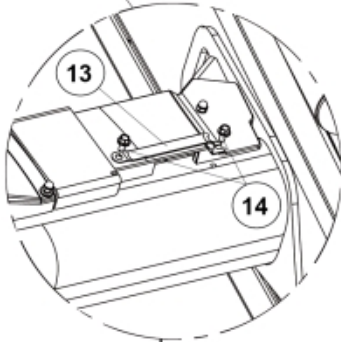

Only for 5220589

- M 5220469-2
- M 5220470-2
- M 5220471-2
- M 5220472-2
- M 5220473-2
- M 5220589-2
- M 5220591-2

Part assemblies		Live 3rd		
Specification		Serial number from: 7234200		
PartNo	Pos	Qty	Name	Specifications
5220472F		1	Live 3rd	7234200
5220303	1	1	Bracket	
9032611	2	2 PCS	Hose	3/8" L=1150mm (9031472)
5044940	4	2	Coupling	ISO-A 1/2" Male - G3/8
5022159	7	1	Washer, blue	
5022157	8	1	Washer, red	
5044129	9	2	Dust Cover	1/2" Male
5219183	10	1	Hose guide	
5011554	11	4	Nut	Loc-King M10
5006002	12	4	Screw	MVBF 10x30
5215066	13	1 PCS	Hose guide	
5006007	14	1 PCS	Screw	M6SF-TT M8x16
9032609	15	2 PCS	Hose	3/8" L=3850mm (9031182)
5220148	16	1 PCS	Plate	
5215163	17	1 PCS	Hose clamp bracket	
5215161	18	2 PCS	Hose clamp	
5013101	19	1	Washer	BRB 8,4 x 16
5004055	20	1	Screw	MC6S 8x70
5215162	21	2	Sleeve	Not Sold Separately
5044130	22	2	Dust Cover	Part is included in kit 60007907 Hose cpl., 9032177 Hose cpl.
5044127	23	2	Quick Coupling	1/2", Part is included in kit 60007907 Hose cpl., 9032177 Hose cpl.
5027986	24	2 PCS	Adaptor	
5013853	25	2	Dowty washer	Tredo 1/2", Part is included in kit 60007907 Hose cpl., 9032177 Hose cpl.
5034121	27	1	Protection sleeve