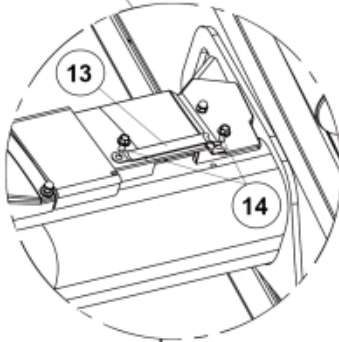

Only for 5220589

- M 5220469-2
- M 5220470-2
- M 5220471-2
- M 5220472-2
- M 5220473-2
- M 5220589-2
- M 5220591-2

Part assemblies Live 3rd
Specification 7234200

PartNo	Pos	Qty	Name	Specification
5220473		1	Live 3rd S/N 7234200 -	
5220303	1	1	Bracket	
9032612	2	2 PCS	Hose	3/8" L=1300mm (9031473)
5044940	4	2	Coupling	3/8" Male
5022159	7	1	Washer, blue	
5022157	8	1	Washer, red	
5044129	9	2	Dust Cover	
5219183	10	1	Hose guide	
5011554	11	4	Nut	Loc-King M10
5006002	12	4	Screw	MVBF 10x30
5215067	13	1 PCS	Hose guide	
5006007	14	1 PCS	Screw	M6SF-TT M8x16
9032695	15	2 PCS	Hose	3/8" L=4000mm (9031183)
5220148	16	1 PCS	Plate	
5215163	17	1 PCS	Hose clamp bracket	
5215161	18	2 PCS	Hose clamp	
5013101	19	1	Washer	BRB 8,4 x 16
5004055	20	1	Screw	MC6S 8x70
5215162	21	2	Sleeve	Not Sold Separately
5044130	22	2	Dust Cover	
5044127	23	2	Quick Coupling	1/2"
5027986	24	2 PCS	Adaptor	
5013853	25	2	Washer	Tredo 1/2"
5034121	27	1	Protection sleeve