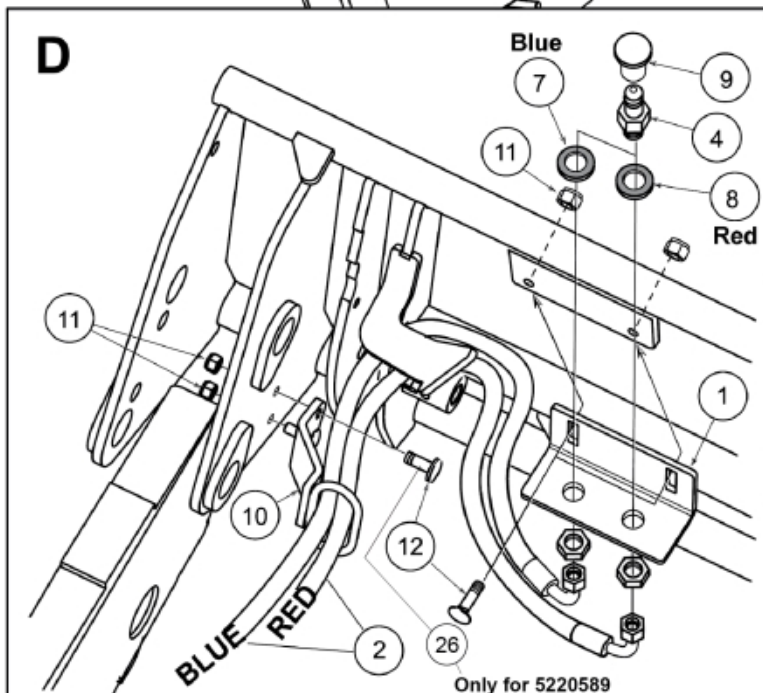

- M 5220469-1
- M 5220470-1
- M 5220471-1
- M 5220472-1
- M 5220473-1
- M 5220589-1
- M 5220591-1

Only for 5220589

- M 5220469-2
- M 5220470-2
- M 5220471-2
- M 5220472-2
- M 5220473-2
- M 5220589-2
- M 5220591-2

Part assemblies		Live 3rd		
Specification		Serial number from: 7234200		
PartNo	Pos	Qty	Name	Specifications
5220473		1	Live 3rd	7234200
5220303	1	1	Bracket	
9032612	2	2 PCS	Hose	3/8" L=1300mm (9031473)
5044940	4	2	Coupling	ISO-A 1/2" Male - G3/8
5022159	7	1	Washer, blue	
5022157	8	1	Washer, red	
5044129	9	2	Dust Cover	1/2" Male
5219183	10	1	Hose guide	
5011554	11	4	Nut	Loc-King M10
5006002	12	4	Screw	MVBF 10x30
5215067	13	1 PCS	Hose guide	
5006007	14	1 PCS	Screw	M6SF-TT M8x16
9032695	15	2 PCS	Hose	3/8" L=4000mm (9031183)
5220148	16	1 PCS	Plate	
5215163	17	1 PCS	Hose clamp bracket	
5215161	18	2 PCS	Hose clamp	
5013101	19	1	Washer	BRB 8,4 x 16
5004055	20	1	Screw	MC6S 8x70
5215162	21	2	Sleeve	Not Sold Separately
5044130	22	2	Dust Cover	Part is included in kit 60007907 Hose cpl., 9032177 Hose cpl.
5044127	23	2	Quick Coupling	1/2", Part is included in kit 60007907 Hose cpl., 9032177 Hose cpl.
5027986	24	2 PCS	Adaptor	
5013853	25	2	Dowty washer	Tredo 1/2", Part is included in kit 60007907 Hose cpl., 9032177 Hose cpl.
5034121	27	1	Protection sleeve	