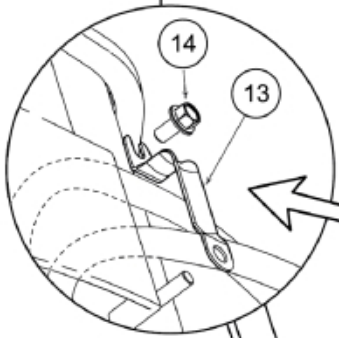

- M 5220469-1
- M 5220470-1
- M 5220471-1
- M 5220472-1
- M 5220473-1
- M 5220589-1
- M 5220591-1

Only for 5220589

- M 5220469-2
- M 5220470-2
- M 5220471-2
- M 5220472-2
- M 5220473-2
- M 5220589-2
- M 5220591-2

Part assemblies Live 3rd
Specification 7234200

PartNo	Pos	Qty	Name	Specification
5220473		1	Live 3rd S/N 7234200 -	
5220303	1	1	Bracket	
9032612	2	2 PCS	Hose	3/8" L=1300mm (9031473)
5044940	4	2	Coupling	3/8" Male
				
5022159	7	1	Washer, blue	
5022157	8	1	Washer, red	
5044129	9	2	Dust Cover	
5219183	10	1	Hose guide	
5011554	11	4	Nut	Loc-King M10
5006002	12	4	Screw	MVBF 10x30
5215067	13	1 PCS	Hose guide	
5006007	14	1 PCS	Screw	M6SF-TT M8x16
9032695	15	2 PCS	Hose	3/8" L=4000mm (9031183)
5220148	16	1 PCS	Plate	
5215163	17	1 PCS	Hose clamp bracket	
5215161	18	2 PCS	Hose clamp	
5013101	19	1	Washer	BRB 8,4 x 16
5004055	20	1	Screw	MC6S 8x70
5215162	21	2	Sleeve	Not Sold Separately
5044130	22	2	Dust Cover	
				
5044127	23	2	Quick Coupling	1/2"
				
5027986	24	2 PCS	Adaptor	
5013853	25	2	Washer	Tredo 1/2"
5034121	27	1	Protection sleeve	