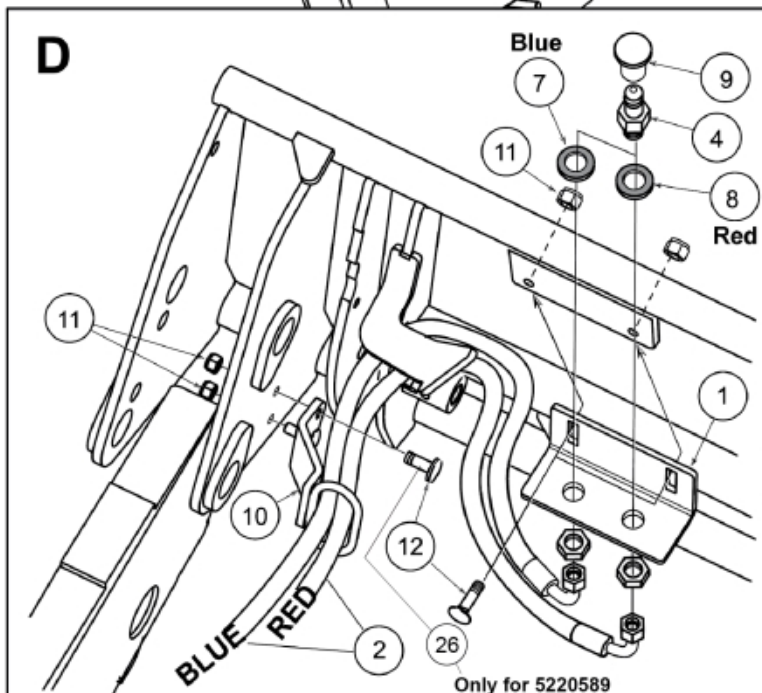

- M 5220469-1
- M 5220470-1
- M 5220471-1
- M 5220472-1
- M 5220473-1
- M 5220589-1
- M 5220591-1

Only for 5220589

- M 5220469-2
- M 5220470-2
- M 5220471-2
- M 5220472-2
- M 5220473-2
- M 5220589-2
- M 5220591-2

Part assemblies Live 3rd
Specification 7234200

PartNo	Pos	Qty	Name	Specification
5220473		1	Live 3rd S/N 7234200 -	
5220303	1	1	Bracket	
9032612	2	2 PCS	Hose	3/8" L=1300mm (9031473)
5044940	4	2	Coupling	3/8" Male
				
5022159	7	1	Washer, blue	
5022157	8	1	Washer, red	
5044129	9	2	Dust Cover	
5219183	10	1	Hose guide	
5011554	11	4	Nut	Loc-King M10
5006002	12	4	Screw	MVBF 10x30
5215067	13	1 PCS	Hose guide	
5006007	14	1 PCS	Screw	M6SF-TT M8x16
9032695	15	2 PCS	Hose	3/8" L=4000mm (9031183)
5220148	16	1 PCS	Plate	
5215163	17	1 PCS	Hose clamp bracket	
5215161	18	2 PCS	Hose clamp	
5013101	19	1	Washer	BRB 8,4 x 16
5004055	20	1	Screw	MC6S 8x70
5215162	21	2	Sleeve	Not Sold Separately
5044130	22	2	Dust Cover	
				
5044127	23	2	Quick Coupling	1/2"
				
5027986	24	2 PCS	Adaptor	
5013853	25	2	Washer	Tredo 1/2"
5034121	27	1	Protection sleeve	