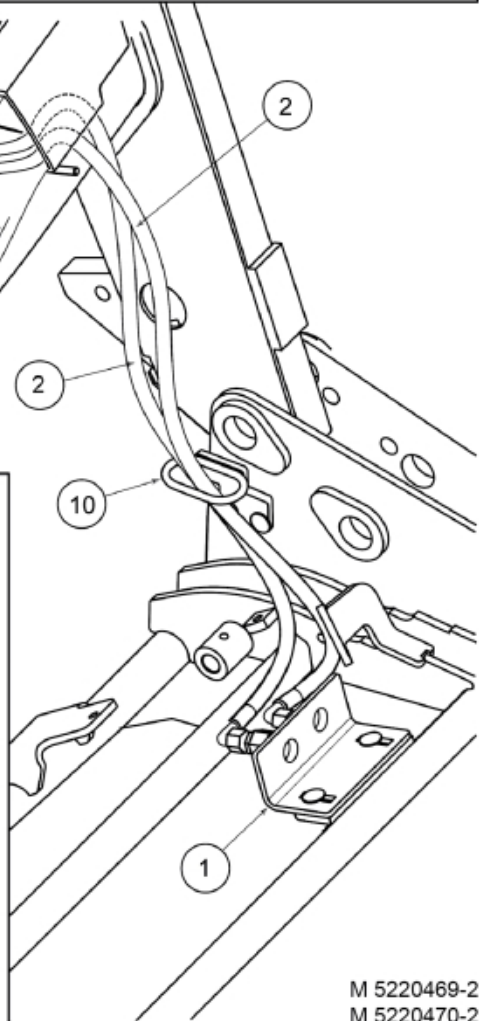

- M 5220469-1
- M 5220470-1
- M 5220471-1
- M 5220472-1
- M 5220473-1
- M 5220589-1
- M 5220591-1

Only for 5220589

- M 5220469-2
- M 5220470-2
- M 5220471-2
- M 5220472-2
- M 5220473-2
- M 5220589-2
- M 5220591-2

Part assemblies		Live 3rd		
Specification		Serial number from: 7234200		
PartNo	Pos	Qty	Name	Specifications
5220473		1	Live 3rd	7234200
5220303	1	1	Bracket	
9032612	2	2 PCS	Hose	3/8" L=1300mm (9031473)
5044940	4	2	Coupling	ISO-A 1/2" Male - G3/8
5022159	7	1	Washer, blue	
5022157	8	1	Washer, red	
5044129	9	2	Dust Cover	1/2" Male
5219183	10	1	Hose guide	
5011554	11	4	Nut	Loc-King M10
5006002	12	4	Screw	MVBF 10x30
5215067	13	1 PCS	Hose guide	
5006007	14	1 PCS	Screw	M6SF-TT M8x16
9032695	15	2 PCS	Hose	3/8" L=4000mm (9031183)
5220148	16	1 PCS	Plate	
5215163	17	1 PCS	Hose clamp bracket	
5215161	18	2 PCS	Hose clamp	
5013101	19	1	Washer	BRB 8,4 x 16
5004055	20	1	Screw	MC6S 8x70
5215162	21	2	Sleeve	Not Sold Separately
5044130	22	2	Dust Cover	Part is included in kit 60007907 Hose cpl., 9032177 Hose cpl.
5044127	23	2	Quick Coupling	1/2", Part is included in kit 60007907 Hose cpl., 9032177 Hose cpl.
5027986	24	2 PCS	Adaptor	
5013853	25	2	Dowty washer	Tredo 1/2", Part is included in kit 60007907 Hose cpl., 9032177 Hose cpl.
5034121	27	1	Protection sleeve	