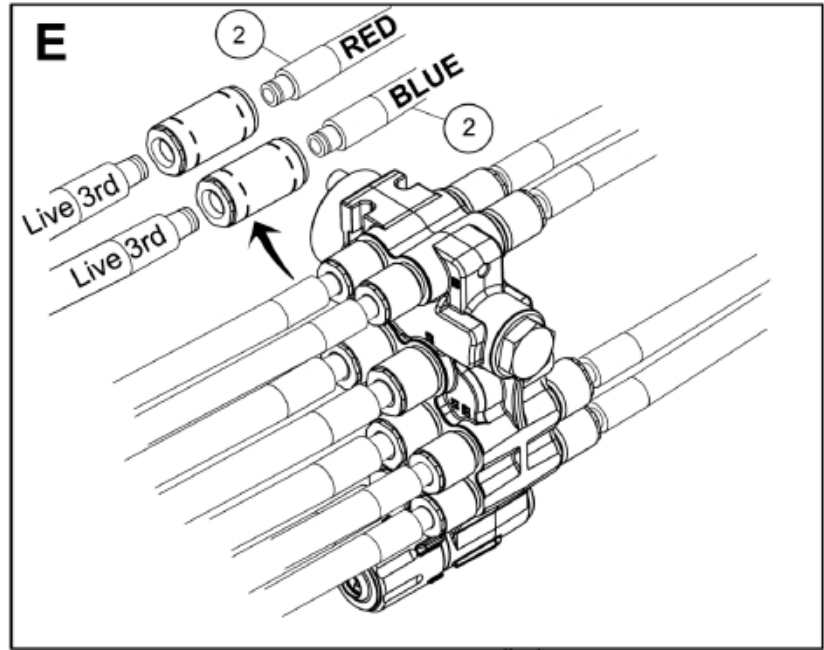

- M 5220469-1
- M 5220470-1
- M 5220471-1
- M 5220472-1
- M 5220473-1
- M 5220589-1
- M 5220591-1

Only for 5220589

- M 5220469-2
- M 5220470-2
- M 5220471-2
- M 5220472-2
- M 5220473-2
- M 5220589-2
- M 5220591-2

Part assemblies Live 3rd
Specification 7234200

PartNo	Pos	Qty	Name	Specification
5220473		1	Live 3rd S/N 7234200 -	
5220303	1	1	Bracket	
9032612	2	2 PCS	Hose	3/8" L=1300mm (9031473)
5044940	4	2	Coupling	3/8" Male
				
5022159	7	1	Washer, blue	
5022157	8	1	Washer, red	
5044129	9	2	Dust Cover	
5219183	10	1	Hose guide	
5011554	11	4	Nut	Loc-King M10
5006002	12	4	Screw	MVBF 10x30
5215067	13	1 PCS	Hose guide	
5006007	14	1 PCS	Screw	M6SF-TT M8x16
9032695	15	2 PCS	Hose	3/8" L=4000mm (9031183)
5220148	16	1 PCS	Plate	
5215163	17	1 PCS	Hose clamp bracket	
5215161	18	2 PCS	Hose clamp	
5013101	19	1	Washer	BRB 8,4 x 16
5004055	20	1	Screw	MC6S 8x70
5215162	21	2	Sleeve	Not Sold Separately
5044130	22	2	Dust Cover	
				
5044127	23	2	Quick Coupling	1/2"
				
5027986	24	2 PCS	Adaptor	
5013853	25	2	Washer	Tredo 1/2"
5034121	27	1	Protection sleeve	