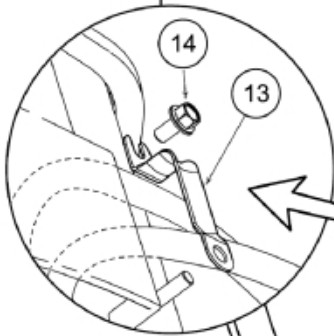

- M 5220469-1
- M 5220470-1
- M 5220471-1
- M 5220472-1
- M 5220473-1
- M 5220589-1
- M 5220591-1

Only for 5220589

- M 5220469-2
- M 5220470-2
- M 5220471-2
- M 5220472-2
- M 5220473-2
- M 5220589-2
- M 5220591-2

Part assemblies		Live 3rd		
Specification		Serial number from: 7234200		
PartNo	Pos	Qty	Name	Specifications
5220473		1	Live 3rd	7234200
5220303	1	1	Bracket	
9032612	2	2 PCS	Hose	3/8" L=1300mm (9031473)
5044940	4	2	Coupling	ISO-A 1/2" Male - G3/8
5022159	7	1	Washer, blue	
5022157	8	1	Washer, red	
5044129	9	2	Dust Cover	1/2" Male
5219183	10	1	Hose guide	
5011554	11	4	Nut	Loc-King M10
5006002	12	4	Screw	MVBF 10x30
5215067	13	1 PCS	Hose guide	
5006007	14	1 PCS	Screw	M6SF-TT M8x16
9032695	15	2 PCS	Hose	3/8" L=4000mm (9031183)
5220148	16	1 PCS	Plate	
5215163	17	1 PCS	Hose clamp bracket	
5215161	18	2 PCS	Hose clamp	
5013101	19	1	Washer	BRB 8,4 x 16
5004055	20	1	Screw	MC6S 8x70
5215162	21	2	Sleeve	Not Sold Separately
5044130	22	2	Dust Cover	Part is included in kit 60007907 Hose cpl., 9032177 Hose cpl.
5044127	23	2	Quick Coupling	1/2", Part is included in kit 60007907 Hose cpl., 9032177 Hose cpl.
5027986	24	2 PCS	Adaptor	
5013853	25	2	Dowty washer	Tredo 1/2", Part is included in kit 60007907 Hose cpl., 9032177 Hose cpl.
5034121	27	1	Protection sleeve	