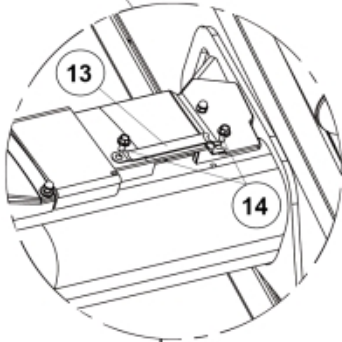

Only for 5220589

- M 5220469-2
- M 5220470-2
- M 5220471-2
- M 5220472-2
- M 5220473-2
- M 5220589-2
- M 5220591-2

Part assemblies		Live 3rd		
Specification		Serial number from: 7234200		
PartNo	Pos	Qty	Name	Specifications
5220473		1	Live 3rd	7234200
5220303	1	1	Bracket	
9032612	2	2 PCS	Hose	3/8" L=1300mm (9031473)
5044940	4	2	Coupling	ISO-A 1/2" Male - G3/8
5022159	7	1	Washer, blue	
5022157	8	1	Washer, red	
5044129	9	2	Dust Cover	1/2" Male
5219183	10	1	Hose guide	
5011554	11	4	Nut	Loc-King M10
5006002	12	4	Screw	MVBF 10x30
5215067	13	1 PCS	Hose guide	
5006007	14	1 PCS	Screw	M6SF-TT M8x16
9032695	15	2 PCS	Hose	3/8" L=4000mm (9031183)
5220148	16	1 PCS	Plate	
5215163	17	1 PCS	Hose clamp bracket	
5215161	18	2 PCS	Hose clamp	
5013101	19	1	Washer	BRB 8,4 x 16
5004055	20	1	Screw	MC6S 8x70
5215162	21	2	Sleeve	Not Sold Separately
5044130	22	2	Dust Cover	Part is included in kit 60007907 Hose cpl., 9032177 Hose cpl.
5044127	23	2	Quick Coupling	1/2", Part is included in kit 60007907 Hose cpl., 9032177 Hose cpl.
5027986	24	2 PCS	Adaptor	
5013853	25	2	Dowty washer	Tredo 1/2", Part is included in kit 60007907 Hose cpl., 9032177 Hose cpl.
5034121	27	1	Protection sleeve