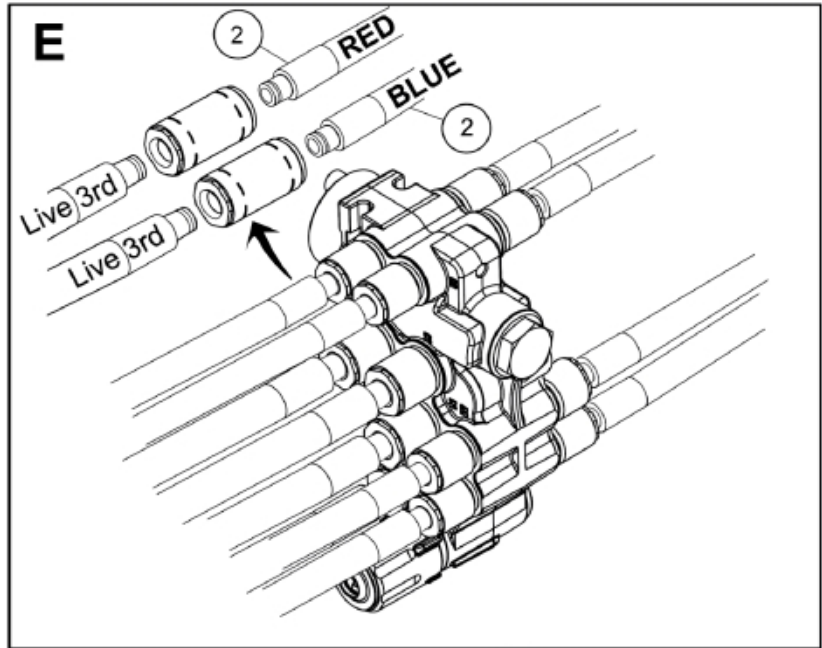

- M 5220469-1
- M 5220470-1
- M 5220471-1
- M 5220472-1
- M 5220473-1
- M 5220589-1
- M 5220591-1

Only for 5220589

- M 5220469-2
- M 5220470-2
- M 5220471-2
- M 5220472-2
- M 5220473-2
- M 5220589-2
- M 5220591-2

Part assemblies		Live 3rd		
Specification		Serial number from: 7234200		
PartNo	Pos	Qty	Name	Specifications
5220473		1	Live 3rd	7234200
5220303	1	1	Bracket	
9032612	2	2 PCS	Hose	3/8" L=1300mm (9031473)
5044940	4	2	Coupling	ISO-A 1/2" Male - G3/8
5022159	7	1	Washer, blue	
5022157	8	1	Washer, red	
5044129	9	2	Dust Cover	1/2" Male
5219183	10	1	Hose guide	
5011554	11	4	Nut	Loc-King M10
5006002	12	4	Screw	MVBF 10x30
5215067	13	1 PCS	Hose guide	
5006007	14	1 PCS	Screw	M6SF-TT M8x16
9032695	15	2 PCS	Hose	3/8" L=4000mm (9031183)
5220148	16	1 PCS	Plate	
5215163	17	1 PCS	Hose clamp bracket	
5215161	18	2 PCS	Hose clamp	
5013101	19	1	Washer	BRB 8,4 x 16
5004055	20	1	Screw	MC6S 8x70
5215162	21	2	Sleeve	Not Sold Separately
5044130	22	2	Dust Cover	Part is included in kit 60007907 Hose cpl., 9032177 Hose cpl.
5044127	23	2	Quick Coupling	1/2", Part is included in kit 60007907 Hose cpl., 9032177 Hose cpl.
5027986	24	2 PCS	Adaptor	
5013853	25	2	Dowty washer	Tredo 1/2", Part is included in kit 60007907 Hose cpl., 9032177 Hose cpl.
5034121	27	1	Protection sleeve	