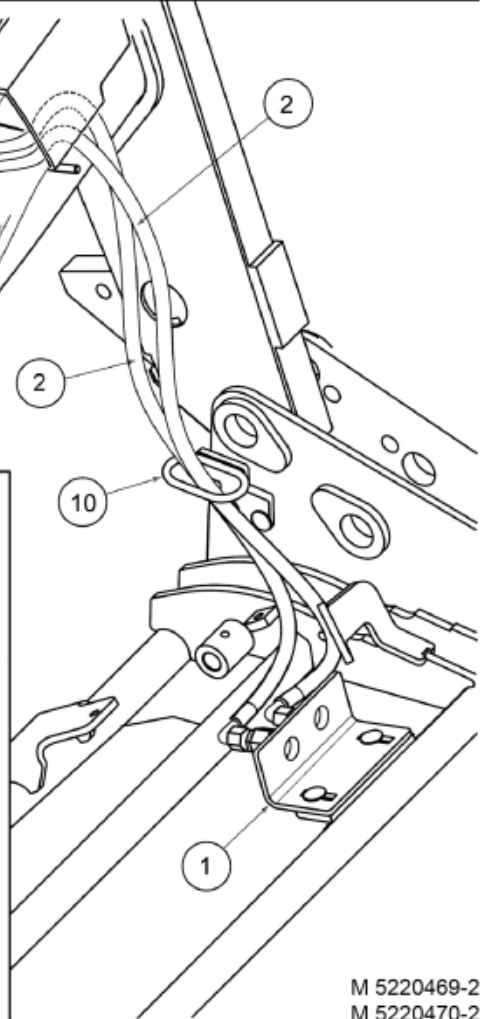

- M 5220469-1
- M 5220470-1
- M 5220471-1
- M 5220472-1
- M 5220473-1
- M 5220589-1
- M 5220591-1

Only for 5220589

- M 5220469-2
- M 5220470-2
- M 5220471-2
- M 5220472-2
- M 5220473-2
- M 5220589-2
- M 5220591-2

Part assemblies Live 3rd
Specification 7234200

PartNo	Pos	Qty	Name	Specification
5220473		1	Live 3rd S/N 7234200 -	
5220303	1	1	Bracket	
9032612	2	2 PCS	Hose	3/8" L=1300mm (9031473)
5044940	4	2	Coupling	3/8" Male
				
5022159	7	1	Washer, blue	
5022157	8	1	Washer, red	
5044129	9	2	Dust Cover	
5219183	10	1	Hose guide	
5011554	11	4	Nut	Loc-King M10
5006002	12	4	Screw	MVBF 10x30
5215067	13	1 PCS	Hose guide	
5006007	14	1 PCS	Screw	M6SF-TT M8x16
9032695	15	2 PCS	Hose	3/8" L=4000mm (9031183)
5220148	16	1 PCS	Plate	
5215163	17	1 PCS	Hose clamp bracket	
5215161	18	2 PCS	Hose clamp	
5013101	19	1	Washer	BRB 8,4 x 16
5004055	20	1	Screw	MC6S 8x70
5215162	21	2	Sleeve	Not Sold Separately
5044130	22	2	Dust Cover	
				
5044127	23	2	Quick Coupling	1/2"
				
5027986	24	2 PCS	Adaptor	
5013853	25	2	Washer	Tredo 1/2"
5034121	27	1	Protection sleeve	