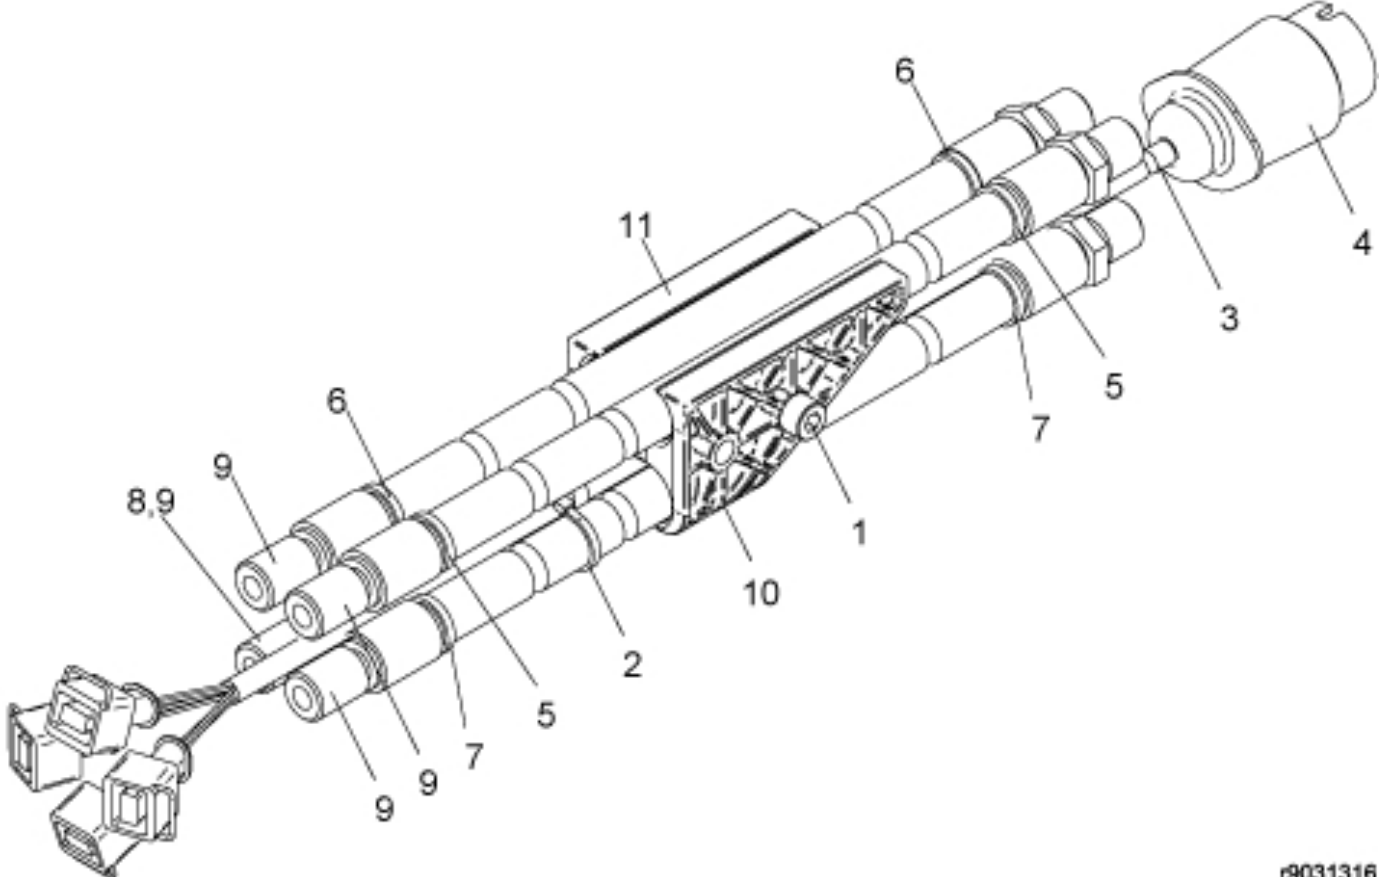

Ø 60-70

12

r9031316

Part assemblies Main hose kit

PartNo	Pos	Qty	Name	Specifications
5004918	1	1	Screw	MC6S 8x55
5033621	2	6	Cable tie	4.6x150
5102048	3	1	Cable	
5024379	4	1	• Connector	
5103013	5	2	Sleeve	"1"
5103014	6	2	Sleeve	"2"
5103015	7	2	Sleeve	"3"
5103016	8	2	Sleeve	"4"
9032512	9	4 PCS	Hose	1/2" L=2800mm (9031110)
5215051	10	1	Hose clamp	
5215052	11	1	Hose clamp	
5033894	12	1	Protection sleeve	800mm, D=60-70mm