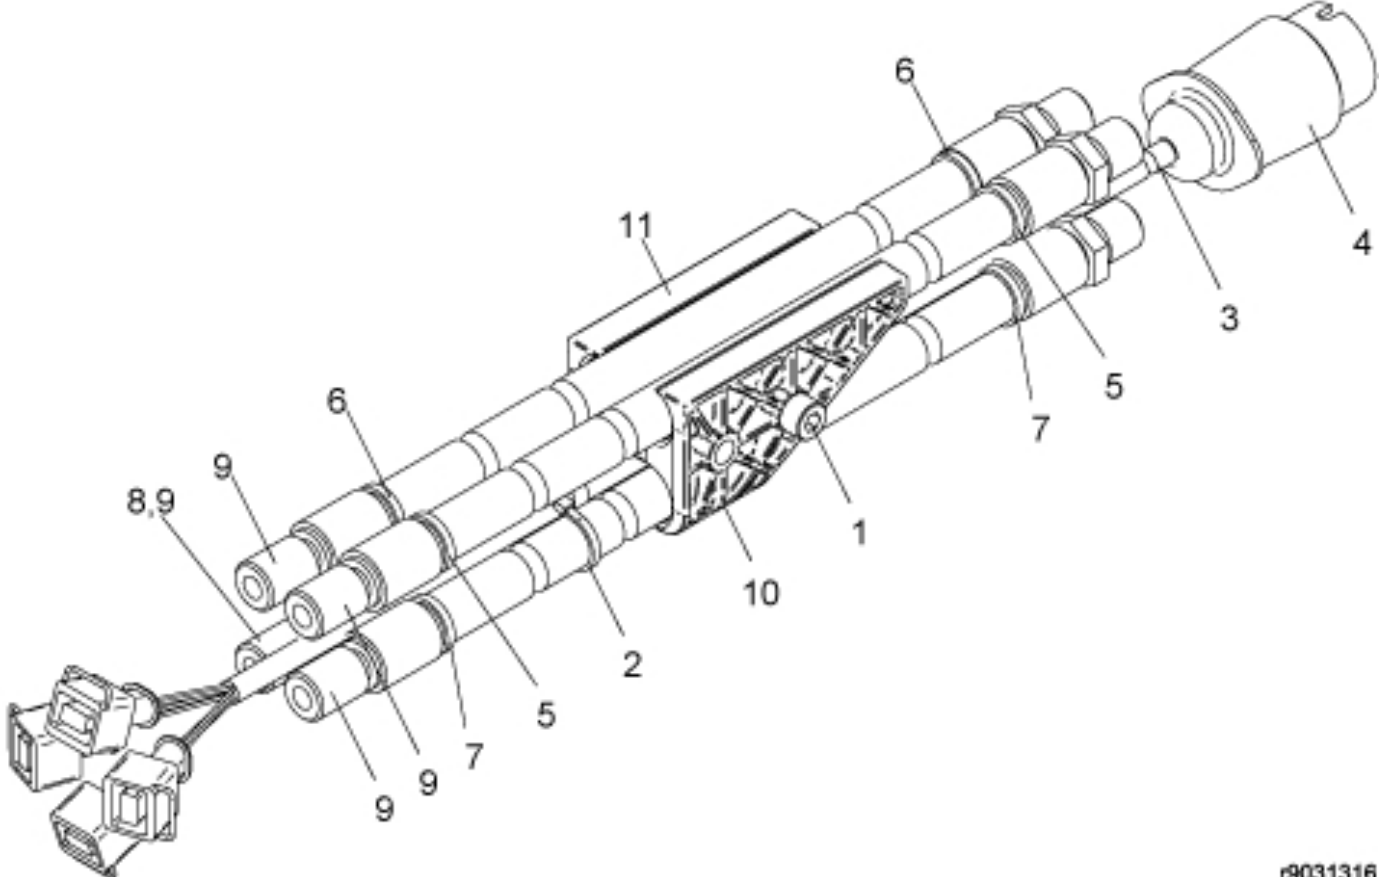

Ø 60-70

12

r9031316

Part assemblies Main hose kit
Specification Specification: Replaces 9031311

PartNo	Pos	Qty	Name	Specifications
5004918	1	1	Screw	MC6S 8x55
5033621	2	6	Cable tie	4.6x150
5102048	3	1	Cable	
5024379	4	1	• Connector	
5103013	5	2	Sleeve	"1"
5103014	6	2	Sleeve	"2"
5103015	7	2	Sleeve	"3"
5103016	8	2	Sleeve	"4"
9032513	9	4 PCS	Hose	1/2" L=3050mm (9031111)
5215051	10	1	Hose clamp	
5215052	11	1	Hose clamp	
5033894	12	1	Protection sleeve	800mm, D=60-70mm