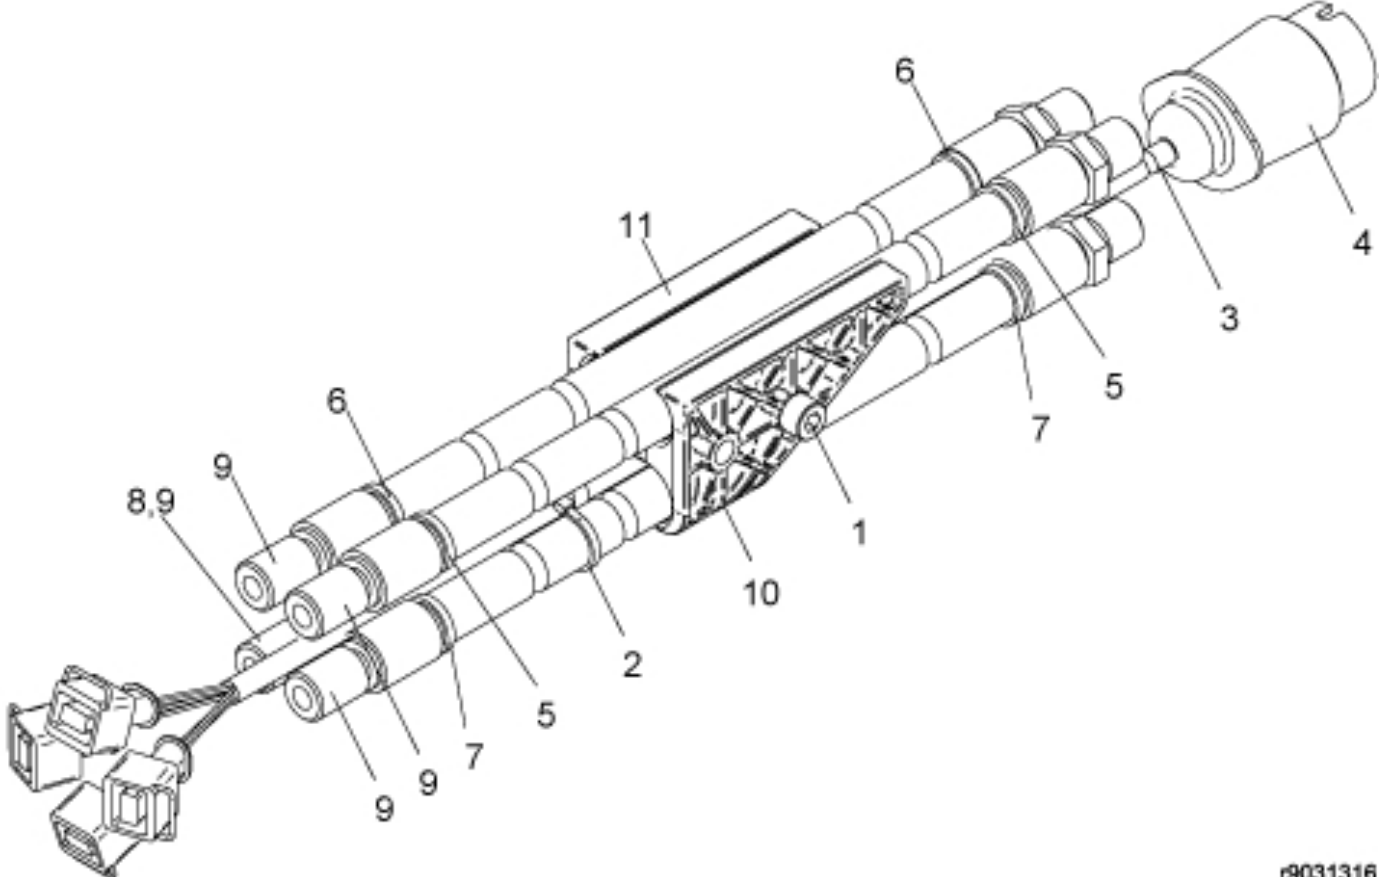

Ø 60-70

12

r9031316

Part assemblies		Main hose kit		
Specification		Specification: Replaces 9031312		
PartNo	Pos	Qty	Name	Specifications
5004918	1	1	Screw	MC6S 8x55
5033621	2	6	Cable tie	4.6x150
5102048	3	1	Cable	
5024379	4	1	• Connector	
5103013	5	2	Sleeve	"1"
5103014	6	2	Sleeve	"2"
5103015	7	2	Sleeve	"3"
5103016	8	2	Sleeve	"4"
9032514	9	4 PCS	Hose	1/2" L=3300mm (9031112)
5215051	10	1	Hose clamp	
5215052	11	1	Hose clamp	
5033894	12	1	Protection sleeve	800mm, D=60-70mm