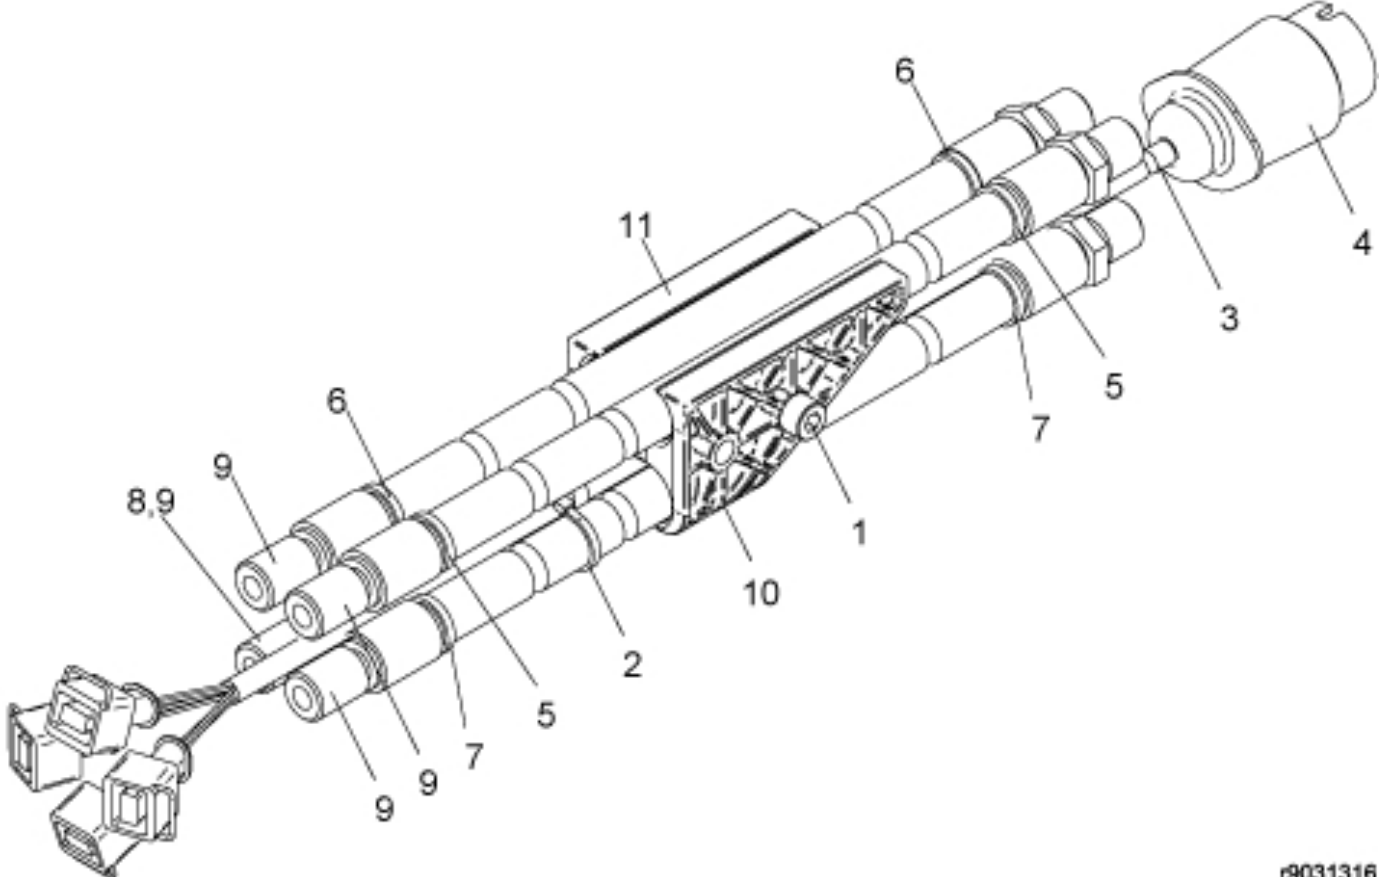

Ø 60-70

12

r9031316

Part assemblies Main hose kit
Specification Specification: Replaces 9031313

PartNo	Pos	Qty	Name	Specifications
5004918	1	1	Screw	MC6S 8x55
5033621	2	6	Cable tie	4.6x150
5102049	3	1	Cable	
5024379	4	1	• Connector	
5103013	5	2	Sleeve	"1"
5103014	6	2	Sleeve	"2"
5103015	7	2	Sleeve	"3"
5103016	8	2	Sleeve	"4"
9032515	9	4 PCS	Hose	1/2" L=3500mm (9031113)
5215051	10	1	Hose clamp	
5215052	11	1	Hose clamp	
5033894	12	1	Protection sleeve	800mm, D=60-70mm