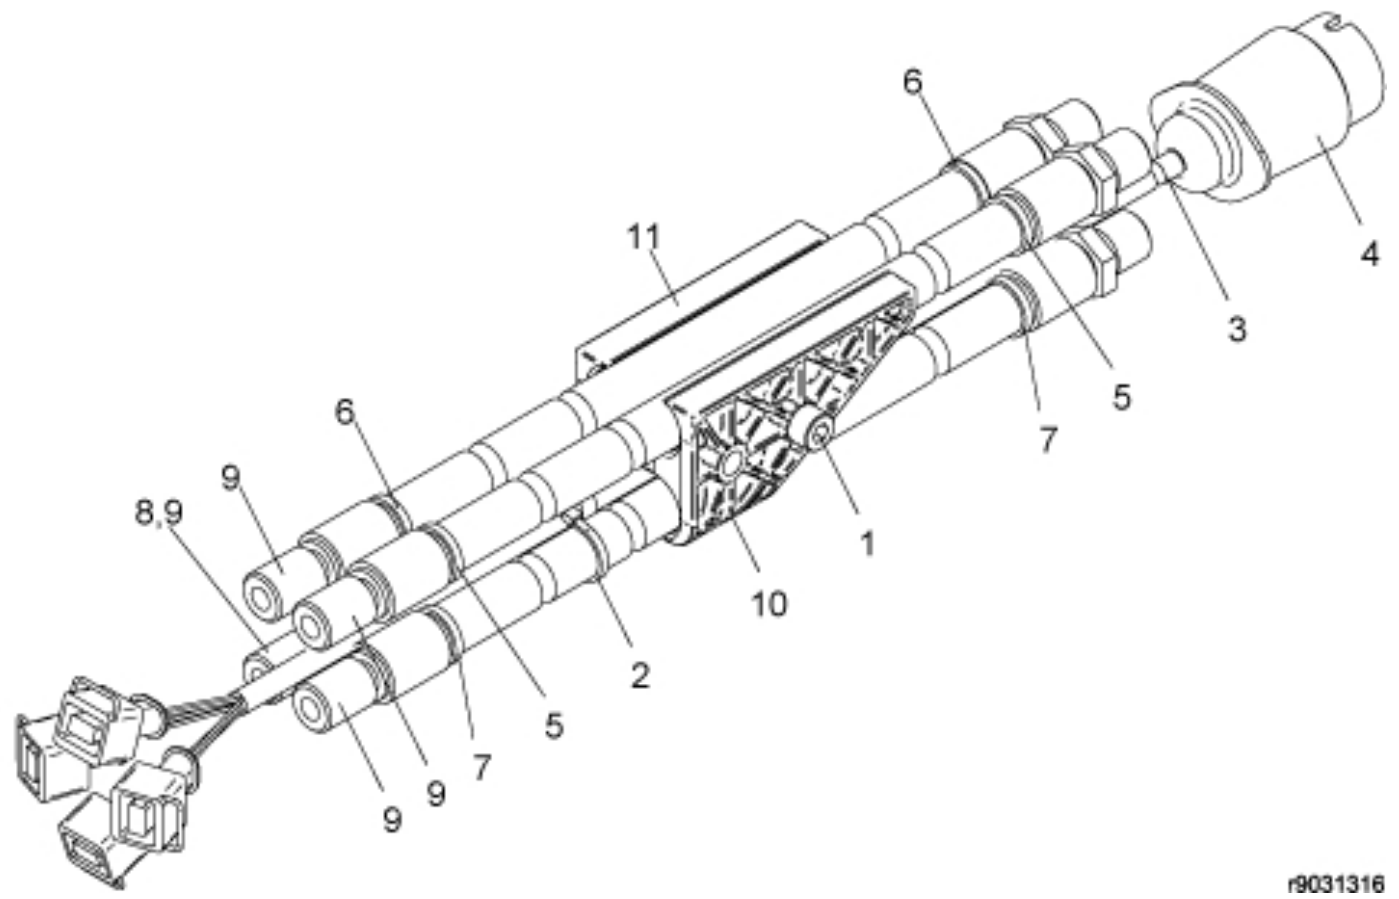

Ø 60-70

12

r9031316

Part assemblies Main hose kit
Specification Specification: Replaces 9031314

PartNo	Pos	Qty	Name	Specifications
5004918	1	1	Screw	MC6S 8x55
5033621	2	6	Cable tie	4.6x150
5102049	3	1	Cable	
5024379	4	1	• Connector	
5103013	5	2	Sleeve	"1"
5103014	6	2	Sleeve	"2"
5103015	7	2	Sleeve	"3"
5103016	8	2	Sleeve	"4"
9032516	9	4 PCS	Hose	1/2" L=3630mm (9031114)
5215051	10	1	Hose clamp	
5215052	11	1	Hose clamp	
5033894	12	1	Protection sleeve	800mm, D=60-70mm