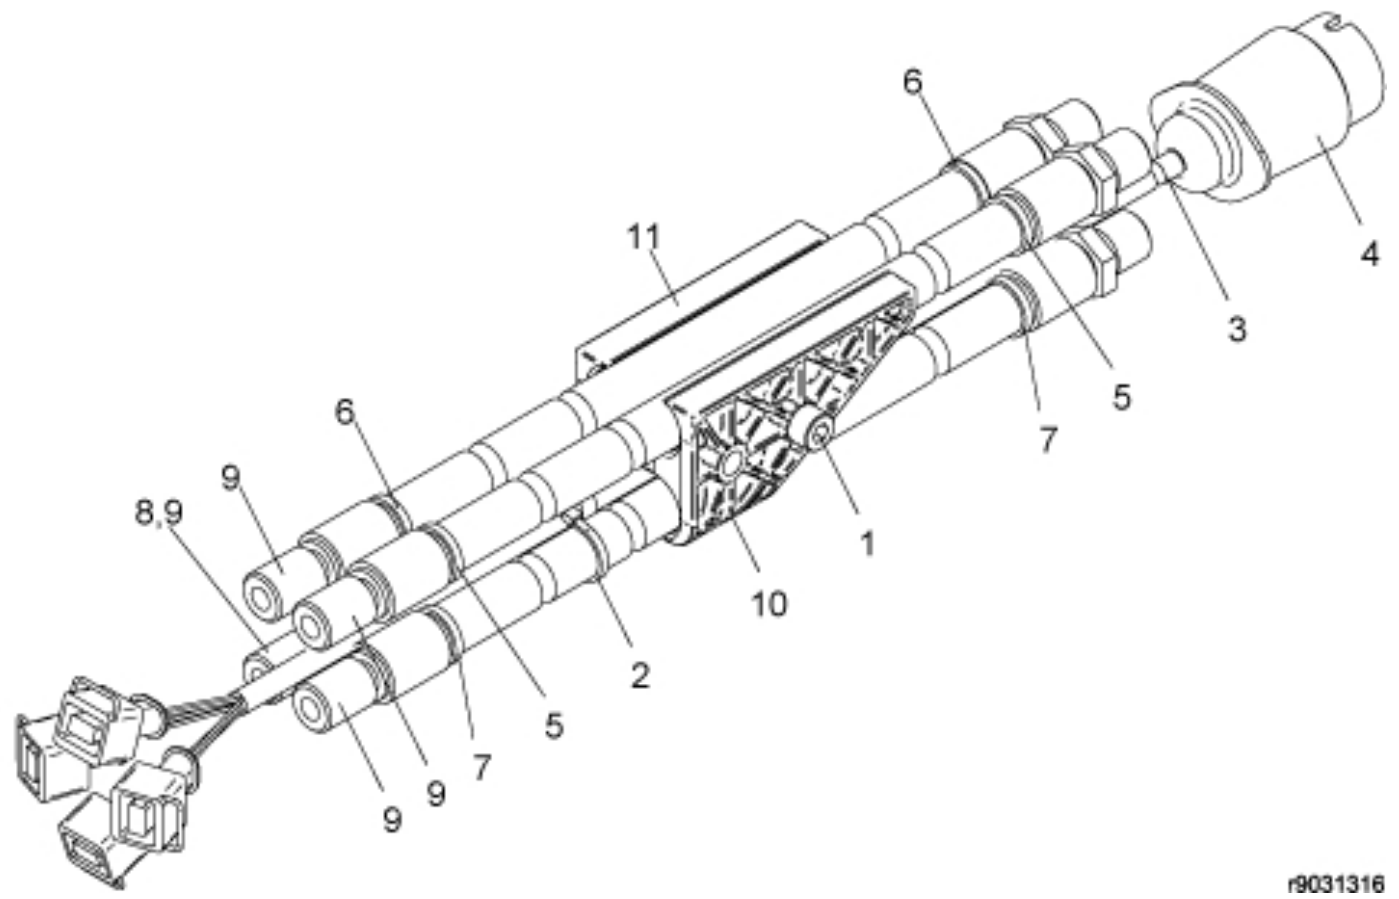

Ø 60-70

12

r9031316

Part assemblies		Main hose kit		
Specification		Specification: Replaces 9031315		
PartNo	Pos	Qty	Name	Specifications
5004918	1	1	Screw	MC6S 8x55
5033621	2	6	Cable tie	4.6x150
5102050	3	1	Cable	
5024379	4	1	• Connector	
5103013	5	2	Sleeve	"1"
5103014	6	2	Sleeve	"2"
5103015	7	2	Sleeve	"3"
5103016	8	2	Sleeve	"4"
9032517	9	4 PCS	Hose	1/2" L=3850mm (9031115)
5215051	10	1	Hose clamp	
5215052	11	1	Hose clamp	
5033894	12	1	Protection sleeve	800mm, D=60-70mm