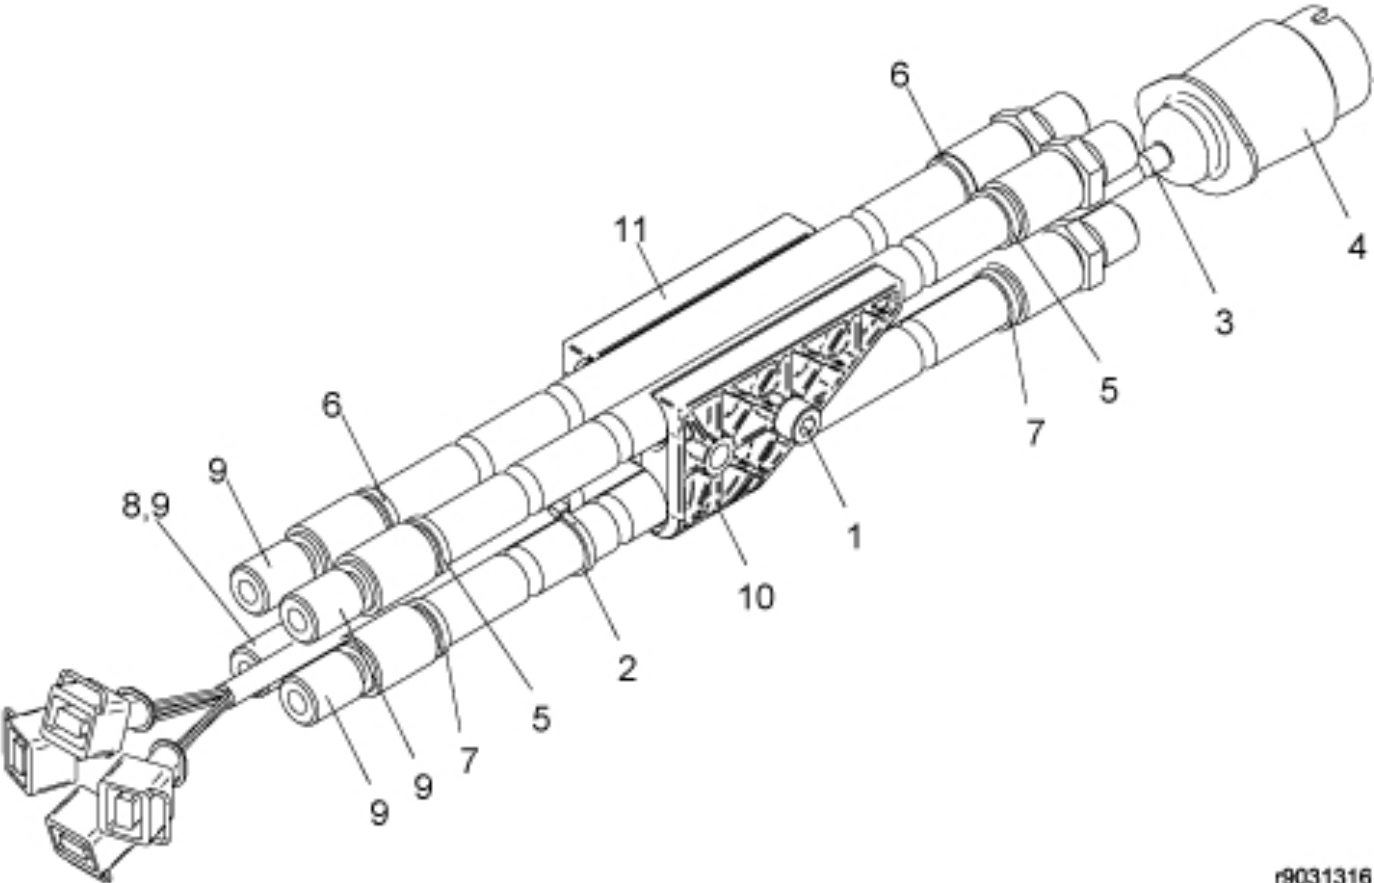

Ø 60-70

12

r9031316

**Part assemblies** Main hose kit  
**Specification** Replaces 9031316

PartNo	Pos	Qty	Name	Specification
5004918	1	1	Screw	MC6S 8x55
5033621	2	6	Cable tie	
5102050	3	1	Cable	
5024379	4	1	• Connector	
5103013	5	2	Sleeve	"1"
5103014	6	2	Sleeve	"2"
5103015	7	2	Sleeve	"3"
5103016	8	2	Sleeve	"4"
9032518	9	4	Hose	1/2" L=4000mm (9031116)
5215051	10	1	Hose clamp	
5215052	11	1	Hose clamp	
5033894	12	1	Protection sleeve	800mm, D=60-70mm