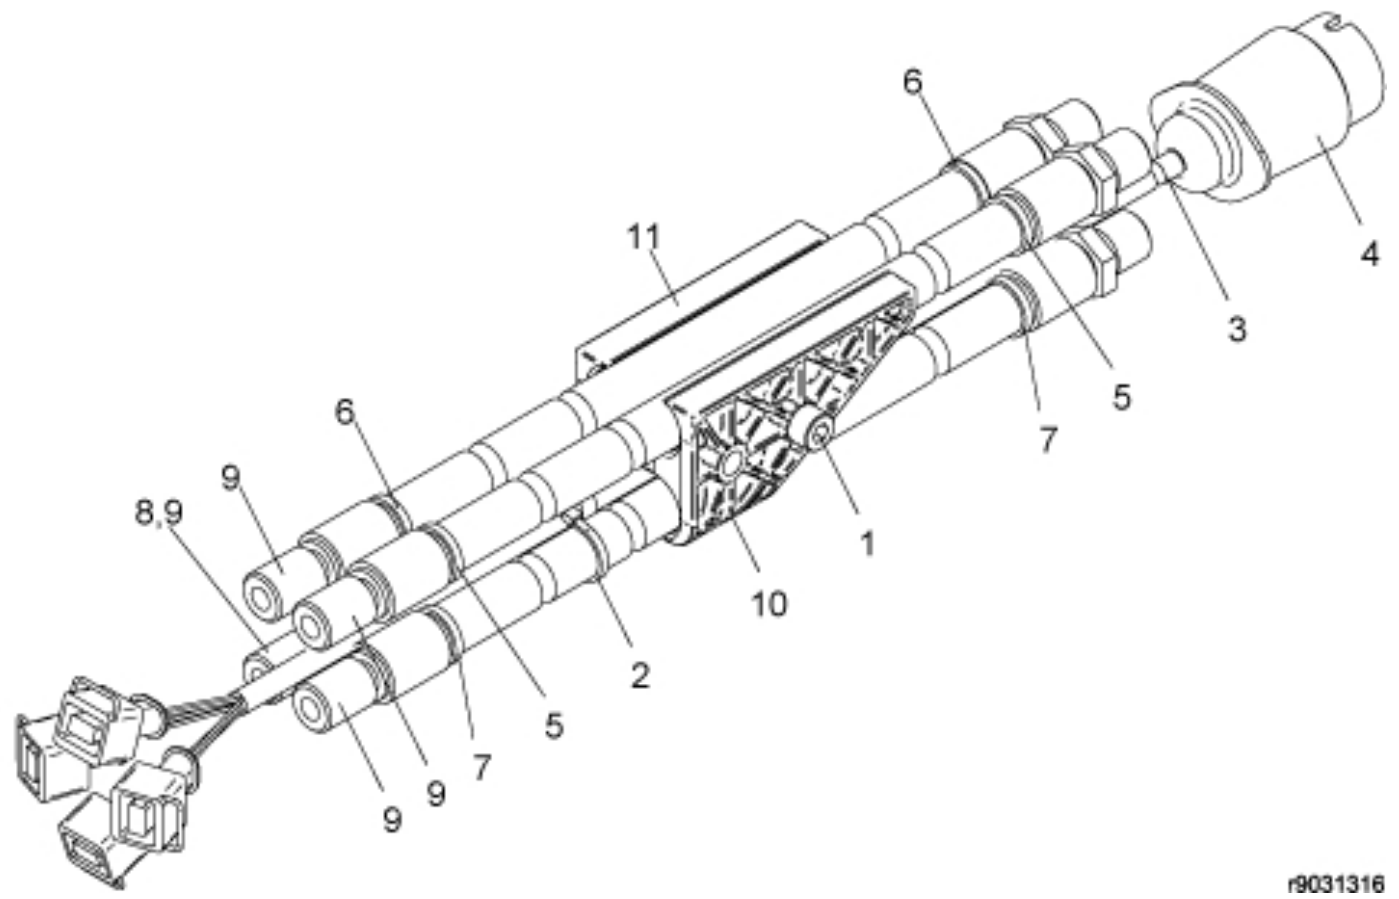

Ø 60-70

12

r9031316

Part assemblies Main hose kit
Specification Specification: Replaces 9031530

PartNo	Pos	Qty	Name	Specifications
5004918	1	1	Screw	MC6S 8x55
5033621	2	6	Cable tie	4.6x150
5102048	3	1	Cable	
5024379	4	1	• Connector	
5103013	5	2	Sleeve	"1"
5103014	6	2	Sleeve	"2"
5103015	7	2	Sleeve	"3"
5103016	8	2	Sleeve	"4"
9032513	9	4 PCS	Hose	1/2" L=3050mm (9031111)
5215051	10	1	Hose clamp	
5215052	11	1	Hose clamp	
5033894	12	1	Protection sleeve	800mm, D=60-70mm