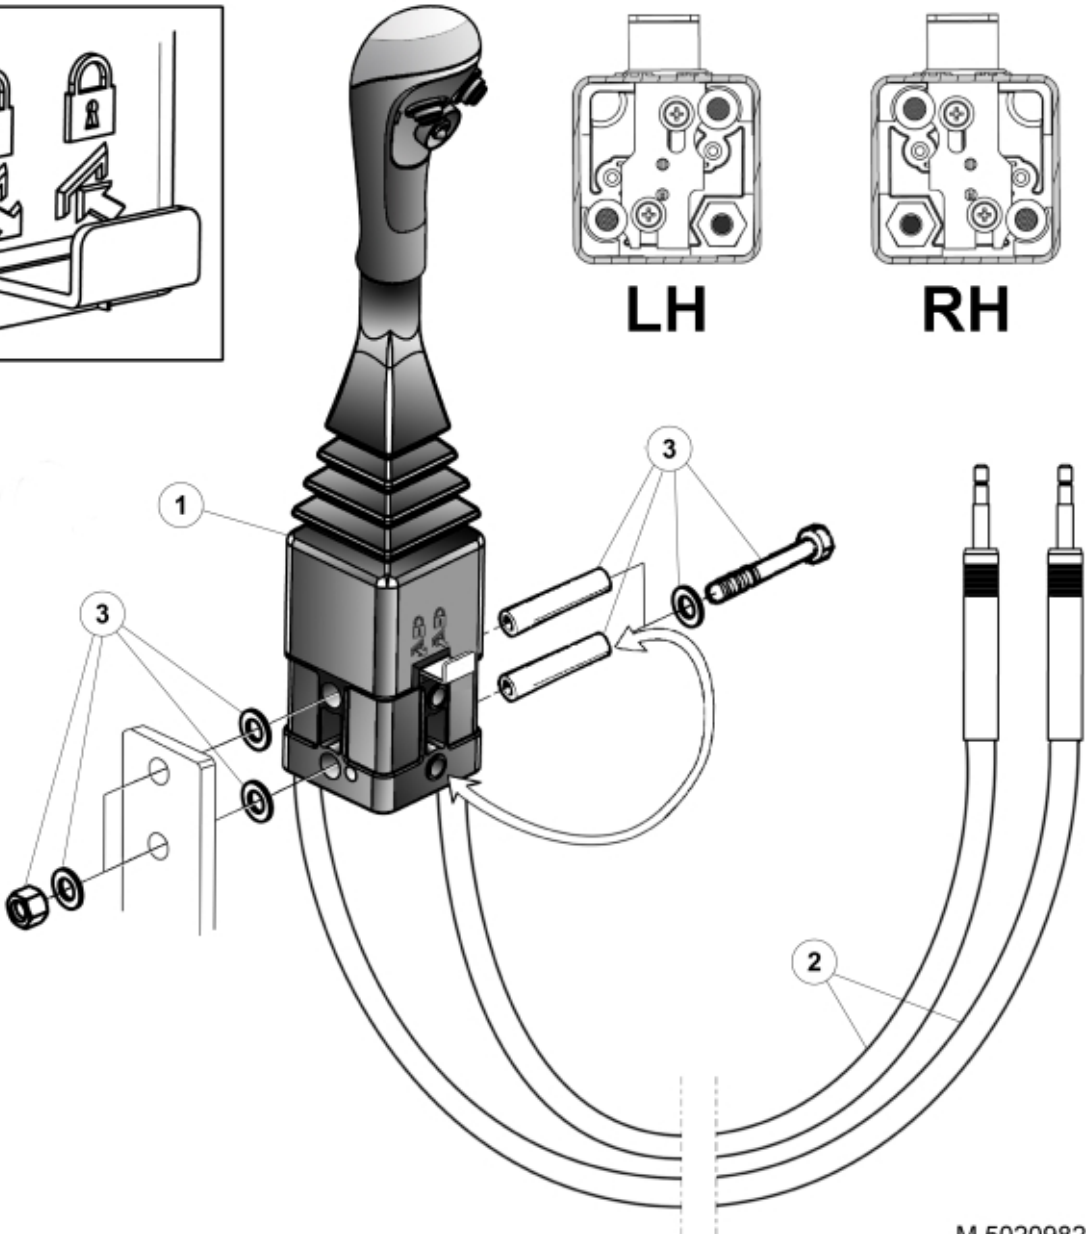

LH

RH

Description LCS
Part assemblies Lever kit RH (2000mm)

PartNo	Pos	Qty	Name	Specifications
5020982		1	Lever kit RH (2000mm)	
5021037	1	1	Control lever RH	
5021030	2	2	Control cable LCS	L=2000mm
5220354	3	1	Screw kit	Part is included in kit 5021158 Lever kit (2000mm)