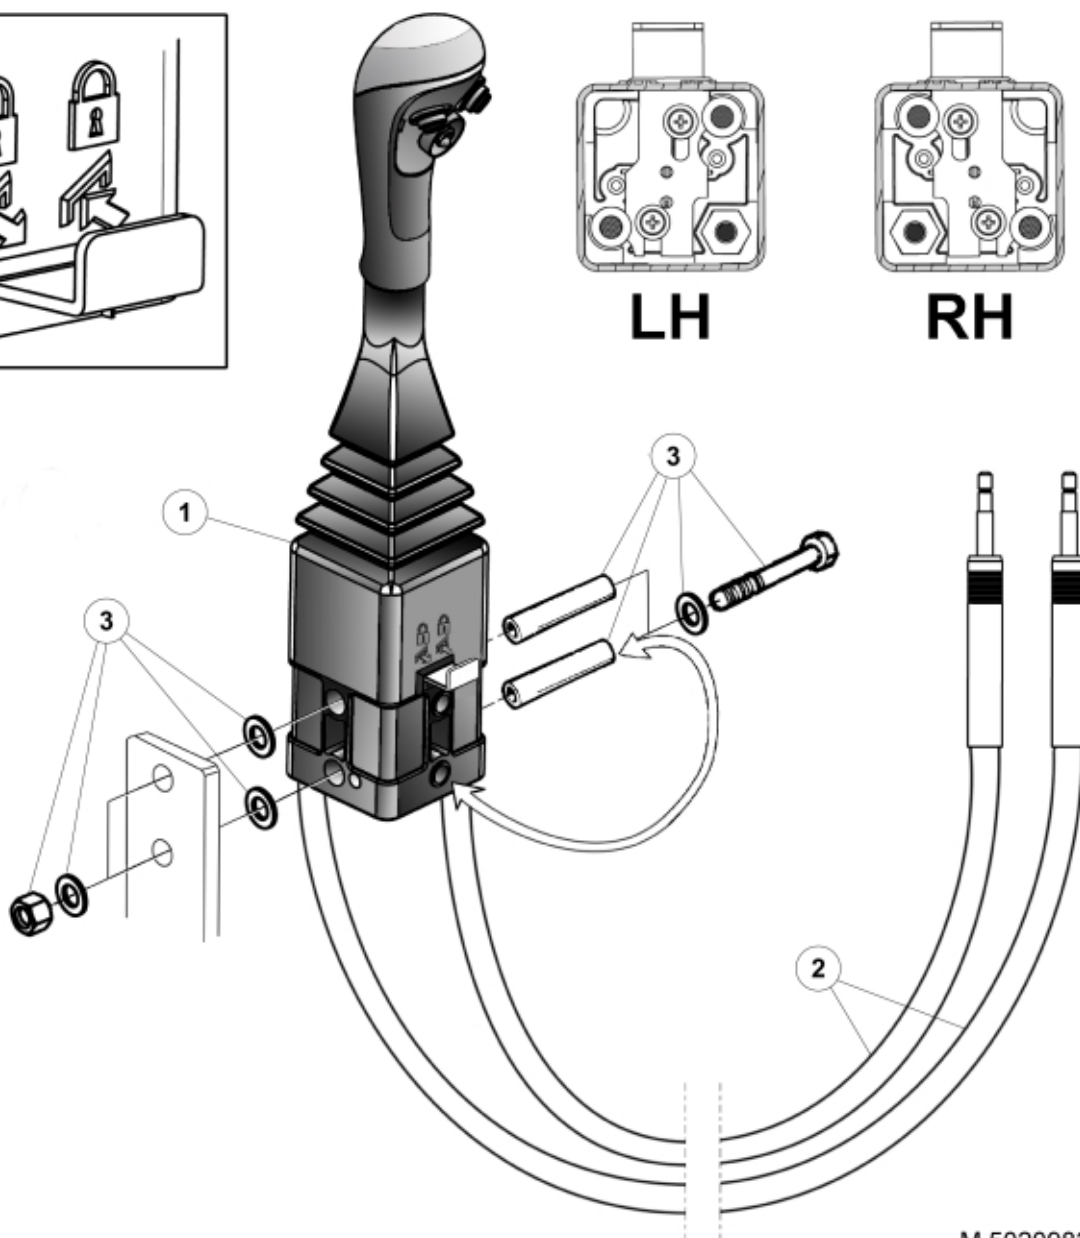

LH

RH

Description LCS
Part assemblies Lever kit RH (2000mm)

PartNo	Pos	Qty	Name	Specification
5020982		1	Lever kit RH (2000mm)	
5021037	1	1	Control lever RH	
5021030	2	2	Control cable LCS	L=2000mm
5220354	3	1	Screw kit	