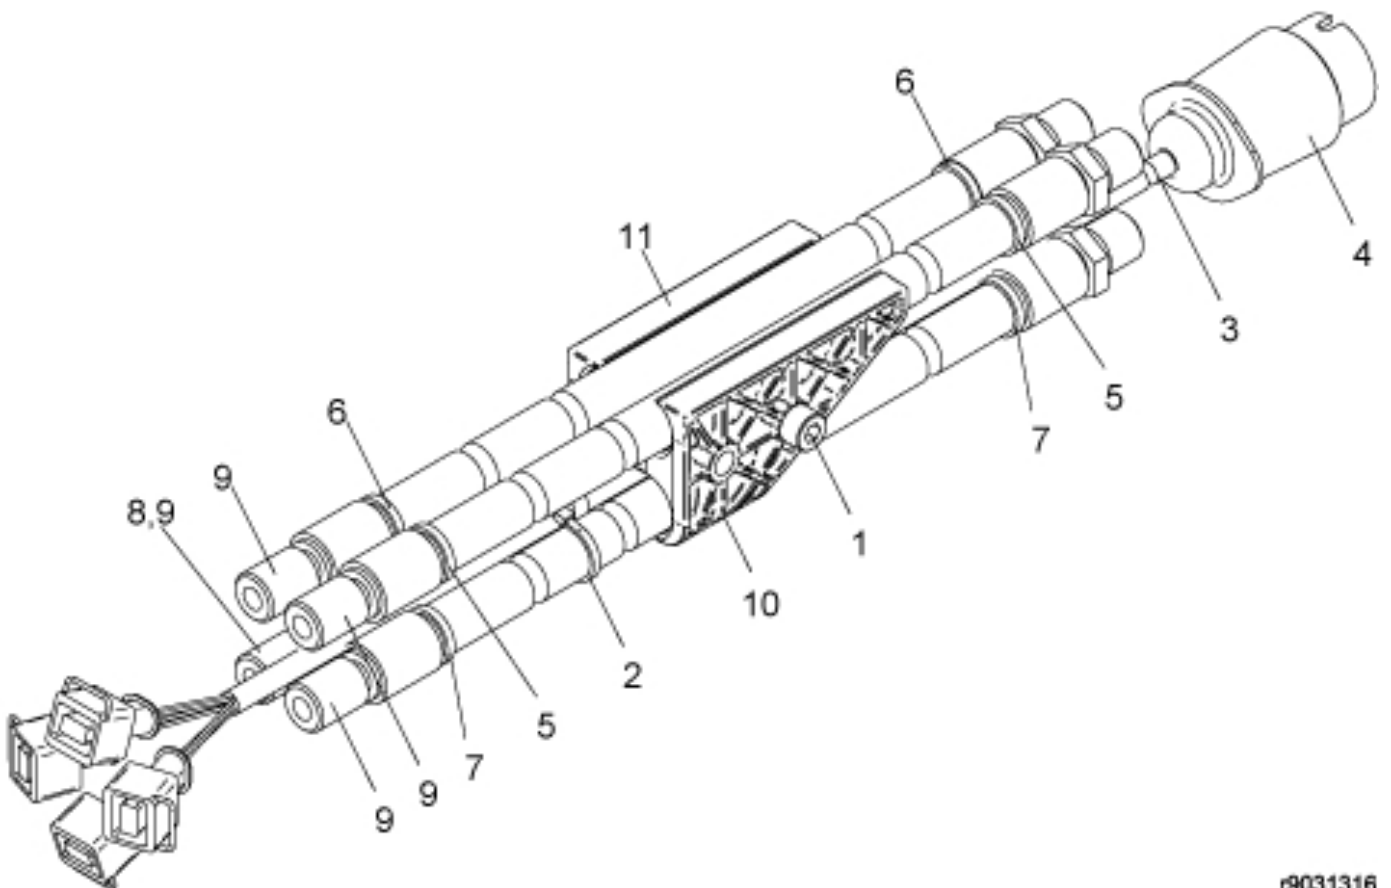

Ø 60-70

12

r9031316

Part assemblies Main hose kit
Specification Replaces 9031682

PartNo	Pos	Qty	Name	Specification
5004918	1	1	Screw	MC6S 8x55
5033621	2	6	Cable tie	
5102142	3	1	Cable	
5024379	4	1	• Connector	
5103013	5	2	Sleeve	"1"
5103014	6	2	Sleeve	"2"
5103015	7	2	Sleeve	"3"
5103016	8	2	Sleeve	"4"
9032537	9	4 PCS	Hose	1/2" L=4180mm (9031657)
5215051	10	1	Hose clamp	
5215052	11	1	Hose clamp	
5033894	12	1	Protection sleeve	800mm, D=60-70mm