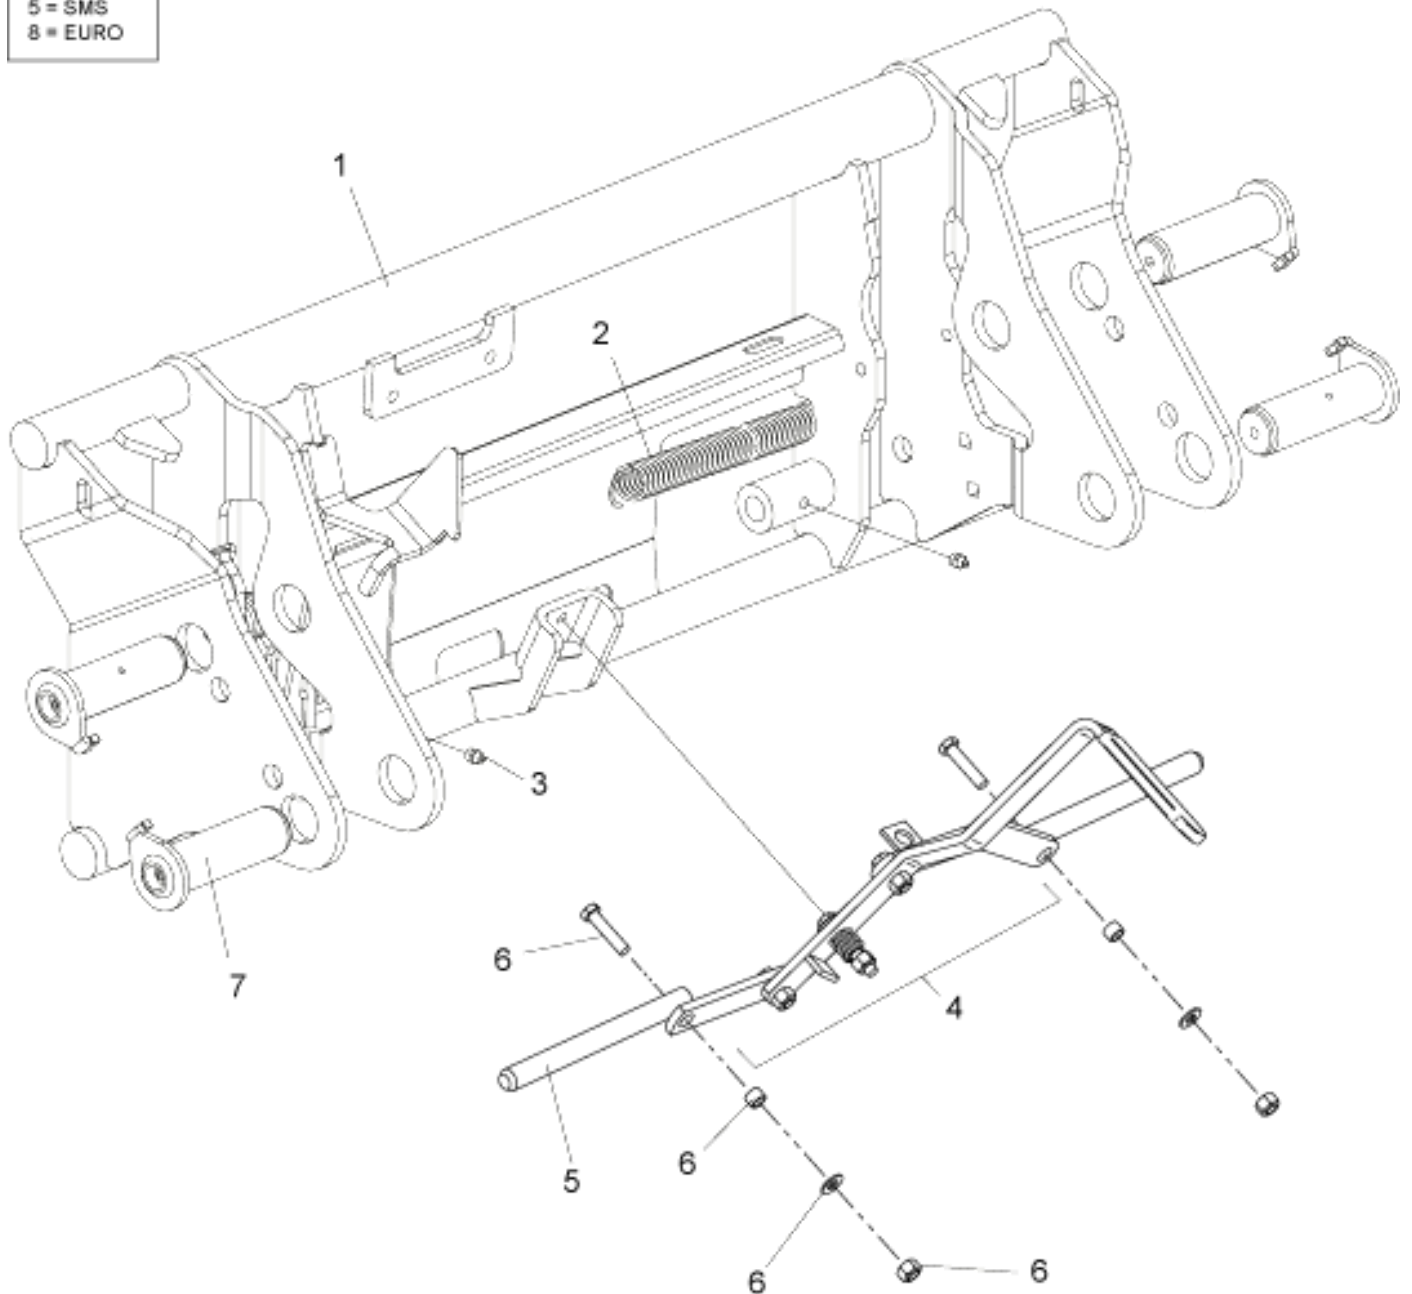

5 = SMS
8 = EURO

r5220401

Description	Tool carrier
Part assemblies	Euro/SMS
Specification	Specification: Glossy Black

PartNo	Pos	Qty	Name	Specification
5220401-1		1 PCS	Euro/SMS	Glossy Black
5220182-1	1	1 PCS	Tool carrier	Glossy Black
1101035	2	1	Spring	
5023005	3	2	Greaser	M 10 x 1
5220394	4	1 PCS	Lever kit	
4500861	5	2 PCS	Pin kit	Includes 4500867
4500867	6	2	• Screw kit	Included in Pin kit
60021067	7	1	Pin kit	Replaces 9020071