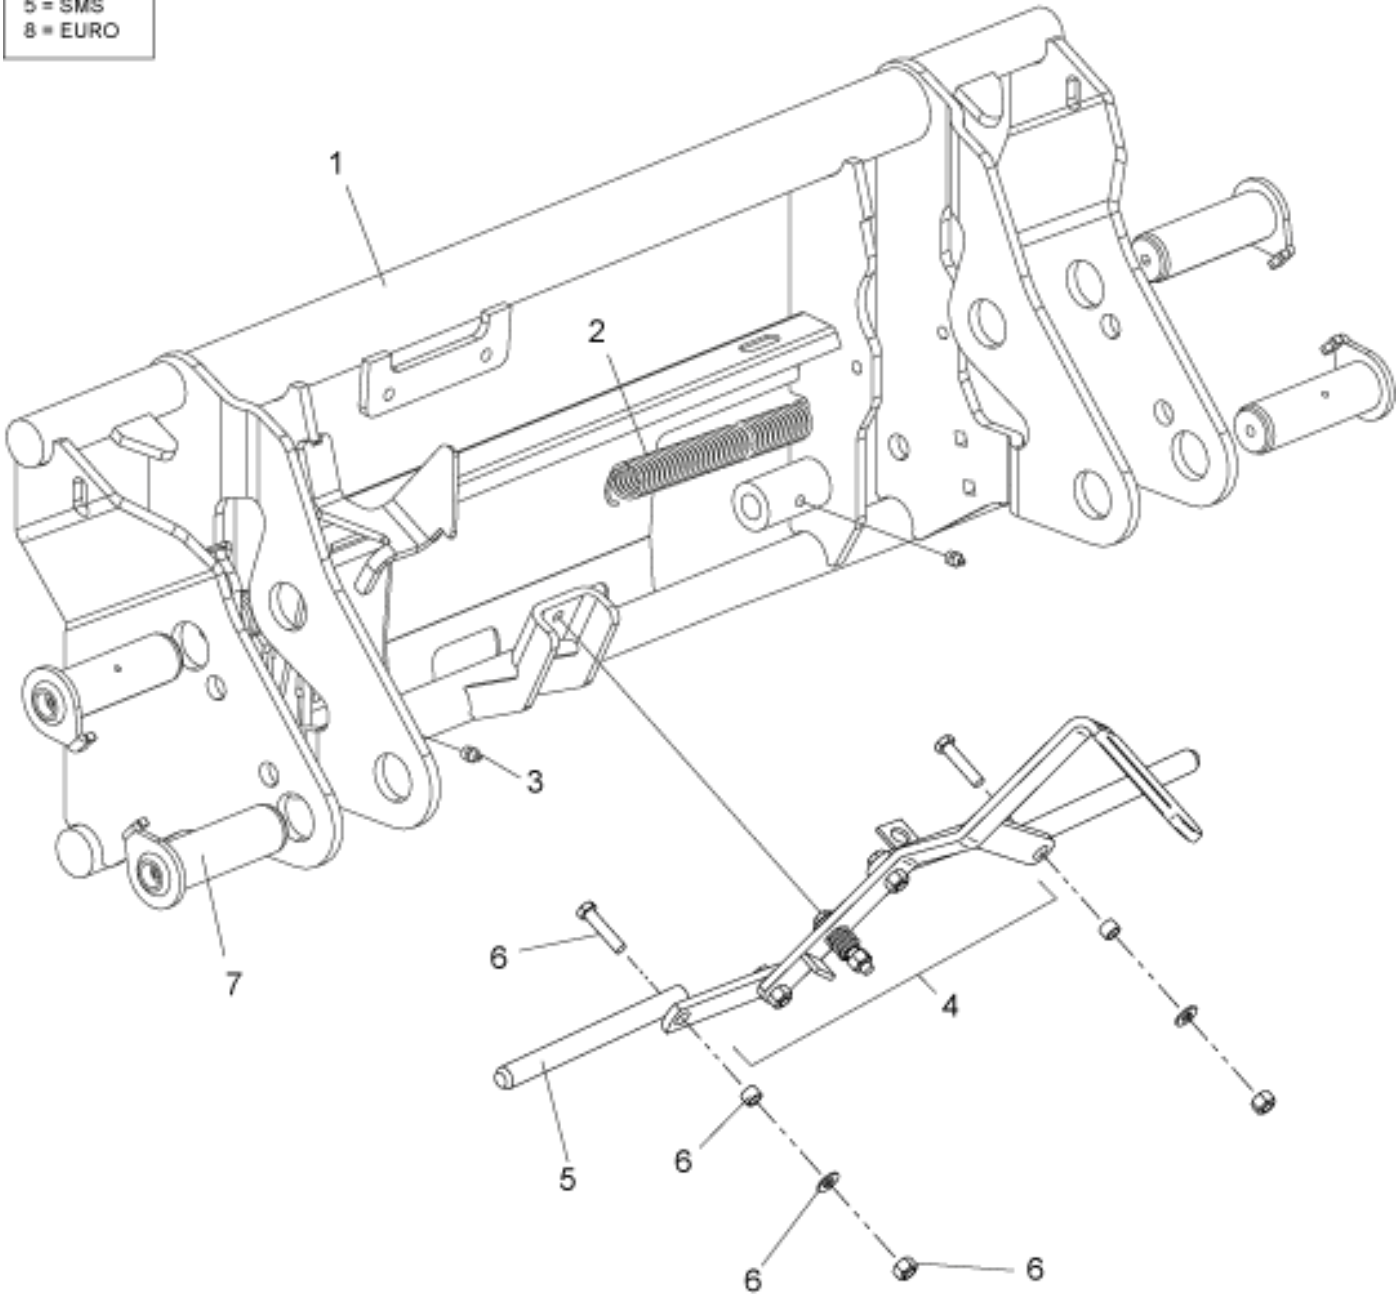

5 = SMS
8 = EURO

r5220401

Description Tool carrier
Part assemblies Euro/SMS
Specification Specification: Glossy Black

PartNo	Pos	Qty	Name	Specifications
5220401-1		1 PCS	Euro/SMS	Glossy Black
5220182-1	1	1 PCS	Tool carrier	Glossy Black
1101035	2	1	Spring	
5023005	3	2	Greaser	M 10 x 1
5220394	4	1 PCS	Lever kit	
4500861	5	2 PCS	Pin kit	Includes 4500867
4500867	6	2	• Screw kit	Included in Pin kit
60021067	7	1	Pin kit	Replaces 9020071