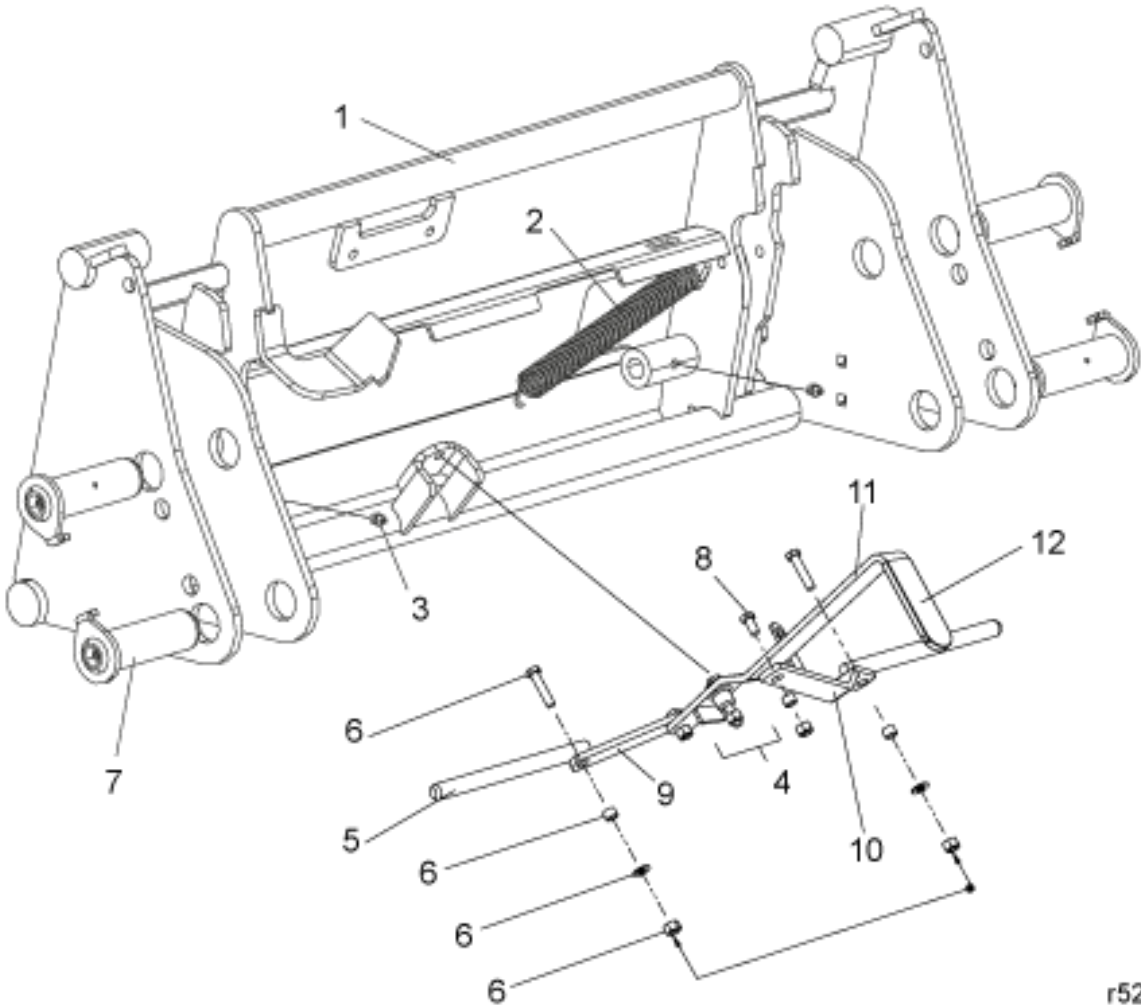

3 = ALÖ Std.
8 = EURO

r5229831_old

Description Tool carrier
Part assemblies Euro/Alo Type 3
Specification Serial number to: 723698

PartNo	Pos	Qty	Name	Specifications
5229831-1		1 PCS	Euro/Alo Type 3	723698
5229835-1	1	1	Tool carrier	Glossy Black
1101035	2	1	Spring	
5023005	3	2	Greaser	M 10 x 1
4500366	4	1 PCS	Turning Centre Kit	
4500865	5	2	Pin kit	Includes 4500867
4500867	6	2	• Screw kit	Included in Pin kit
60021067	7	1	Pin kit	Replaces 9020071
5002077	8	2	Screw	M6S 10x30
5220345	9	1 PCS	Shaft	
5220343	10	1 PCS	Shaft	
5220342	11	1 PCS	Lever	
5022144	12	1	Cover	