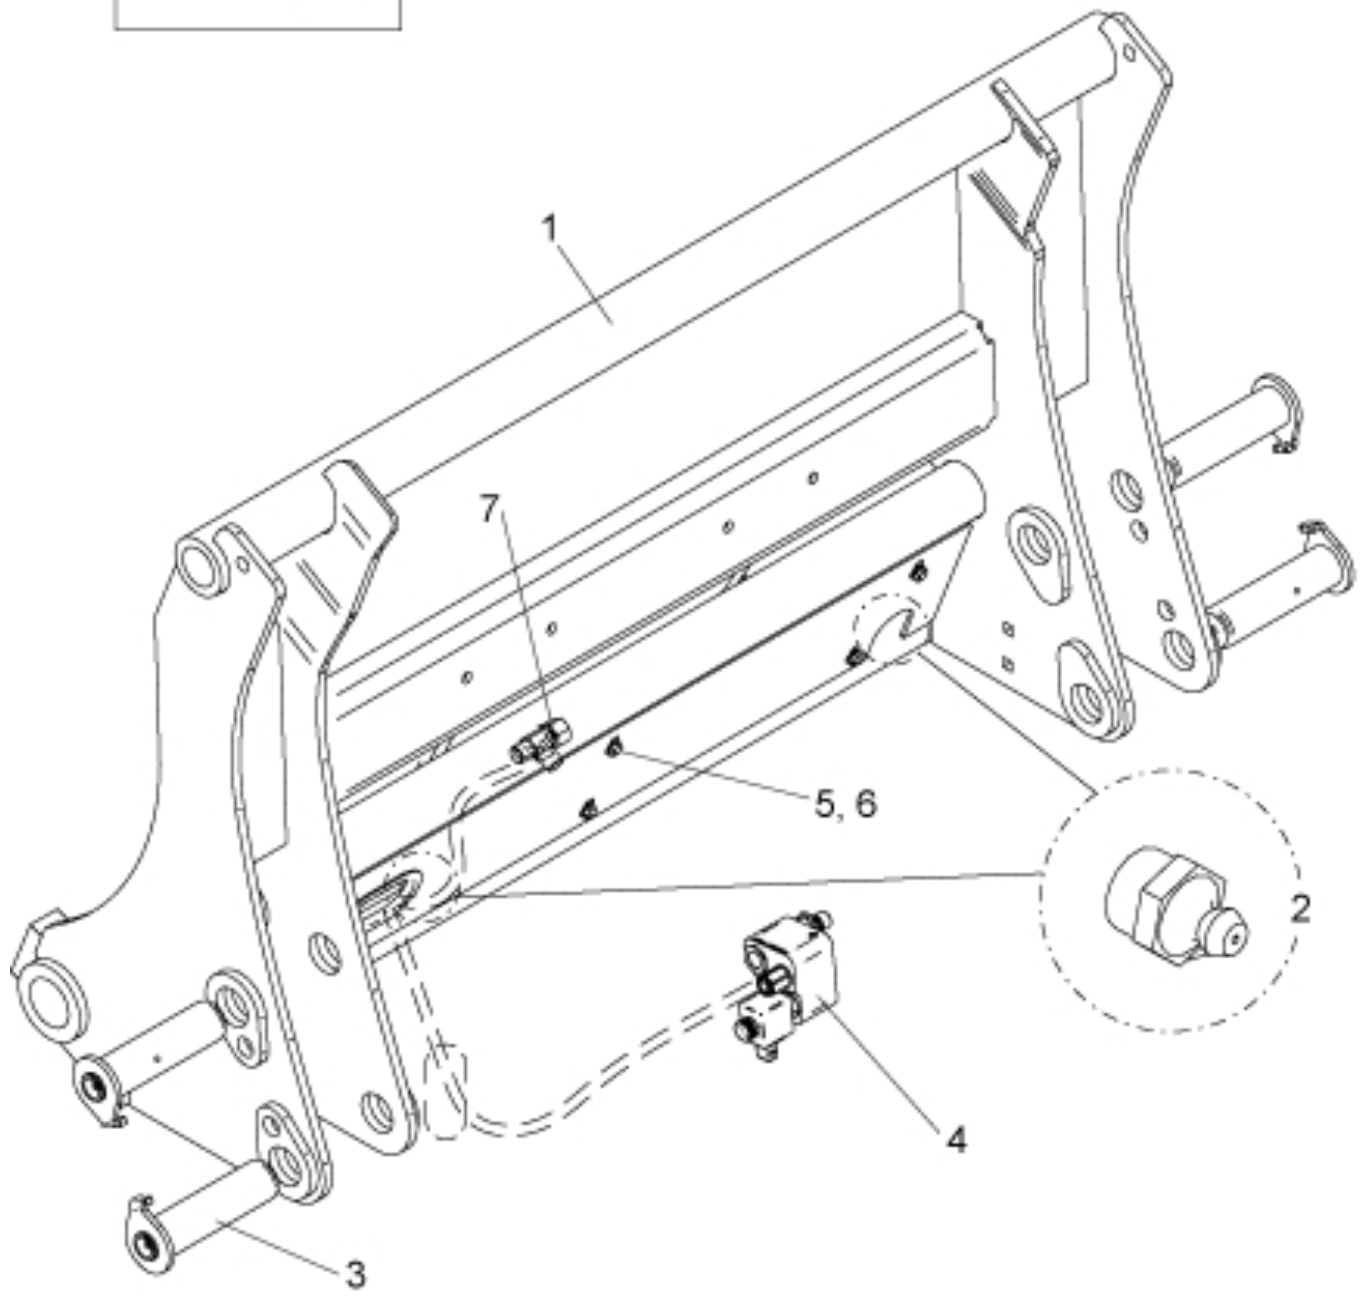

9 = Volvo BM (Stora)

r5219073a

Description Tool carrier
Part assemblies Big BM
Specification Specification: Glossy Black

PartNo	Pos	Qty	Name	Specifications
5219063-1		1 PCS	Big BM	Glossy Black
5219064-1	1	1 PCS	Tool carrier	Glossy Black
5023005	2	2	Greaser	M 10 x 1
60021068	3	1 PCS	Pin kit	Replaces 9020072
10550456	4	1 PCS	Valve	
5002051	5	6	Screw	M6S 8 x 20
5013101	6	6	Washer	BRB 8,4 x 16
5027454	7	1	L-coupling	