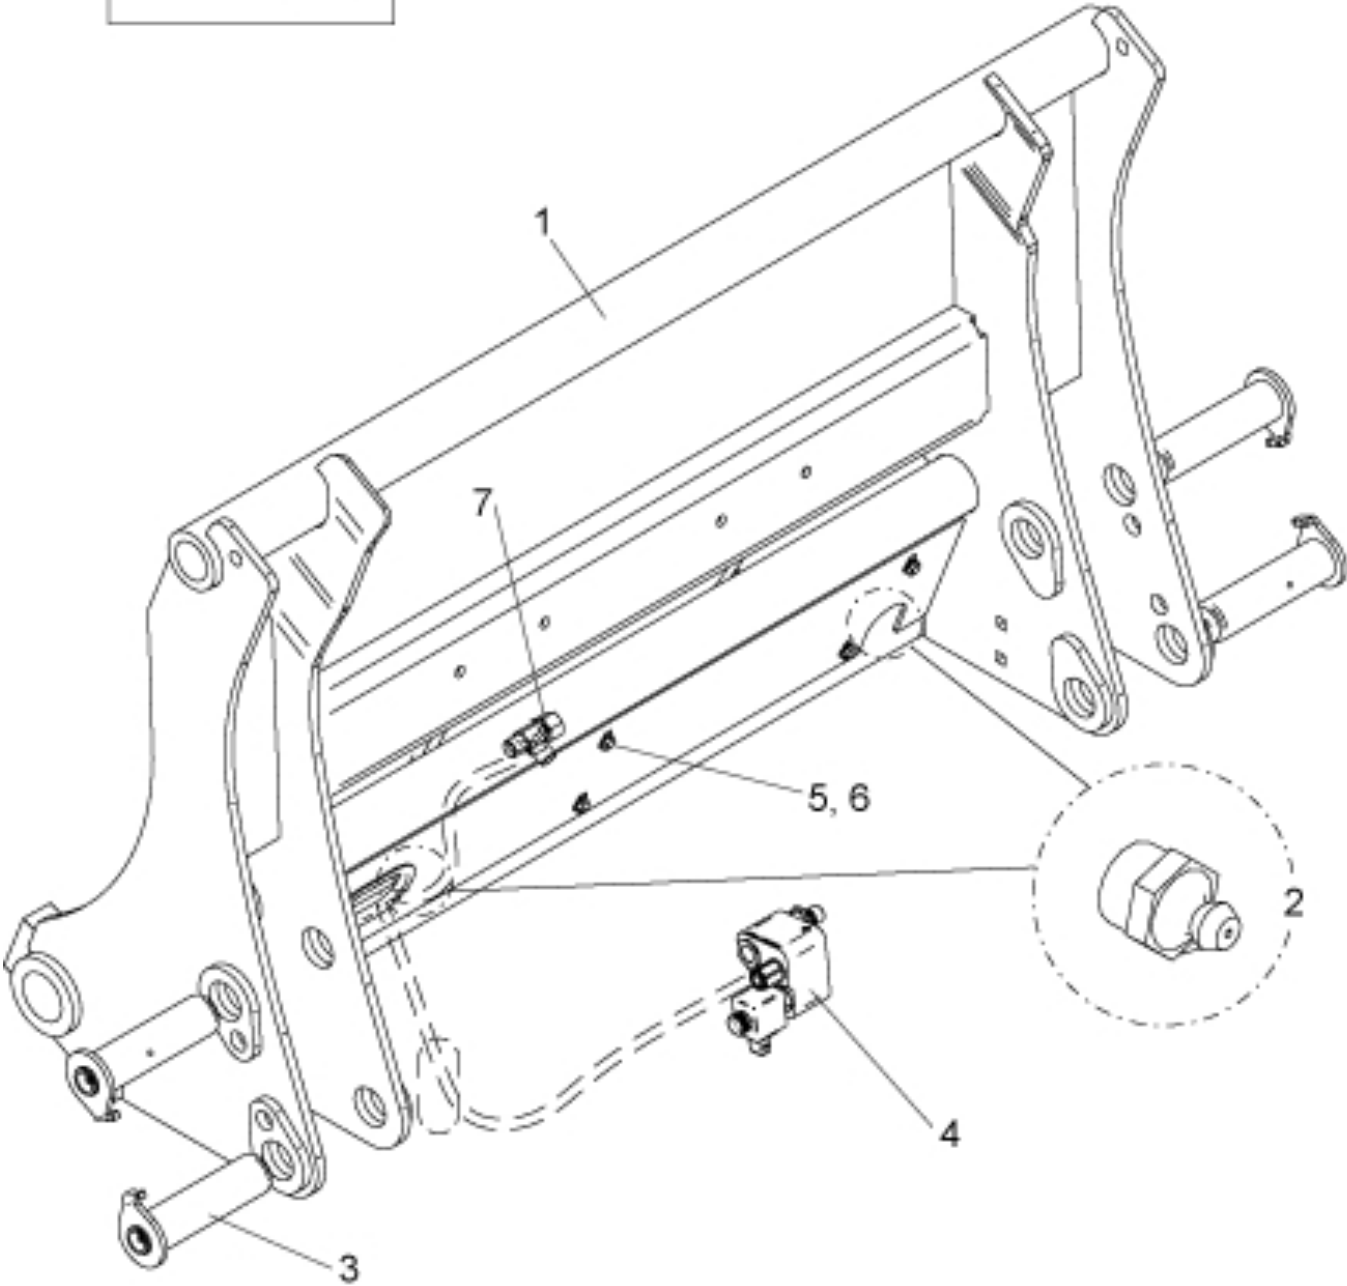

9 = Volvo BM (Stora)

r5219073a

Description Tool carrier
Part assemblies Big BM
Specification Specification: Glossy Black

PartNo	Pos	Qty	Name	Specifications
5219063-1		1 PCS	Big BM	Glossy Black
5219064-1	1	1 PCS	Tool carrier	Glossy Black
5023005	2	2	Greaser	M 10 x 1
60021068	3	1 PCS	Pin kit	Replaces 9020072
10550456	4	1 PCS	Valve	
5002051	5	6	Screw	M6S 8 x 20
5013101	6	6	Washer	BRB 8,4 x 16
5027454	7	1	L-coupling	