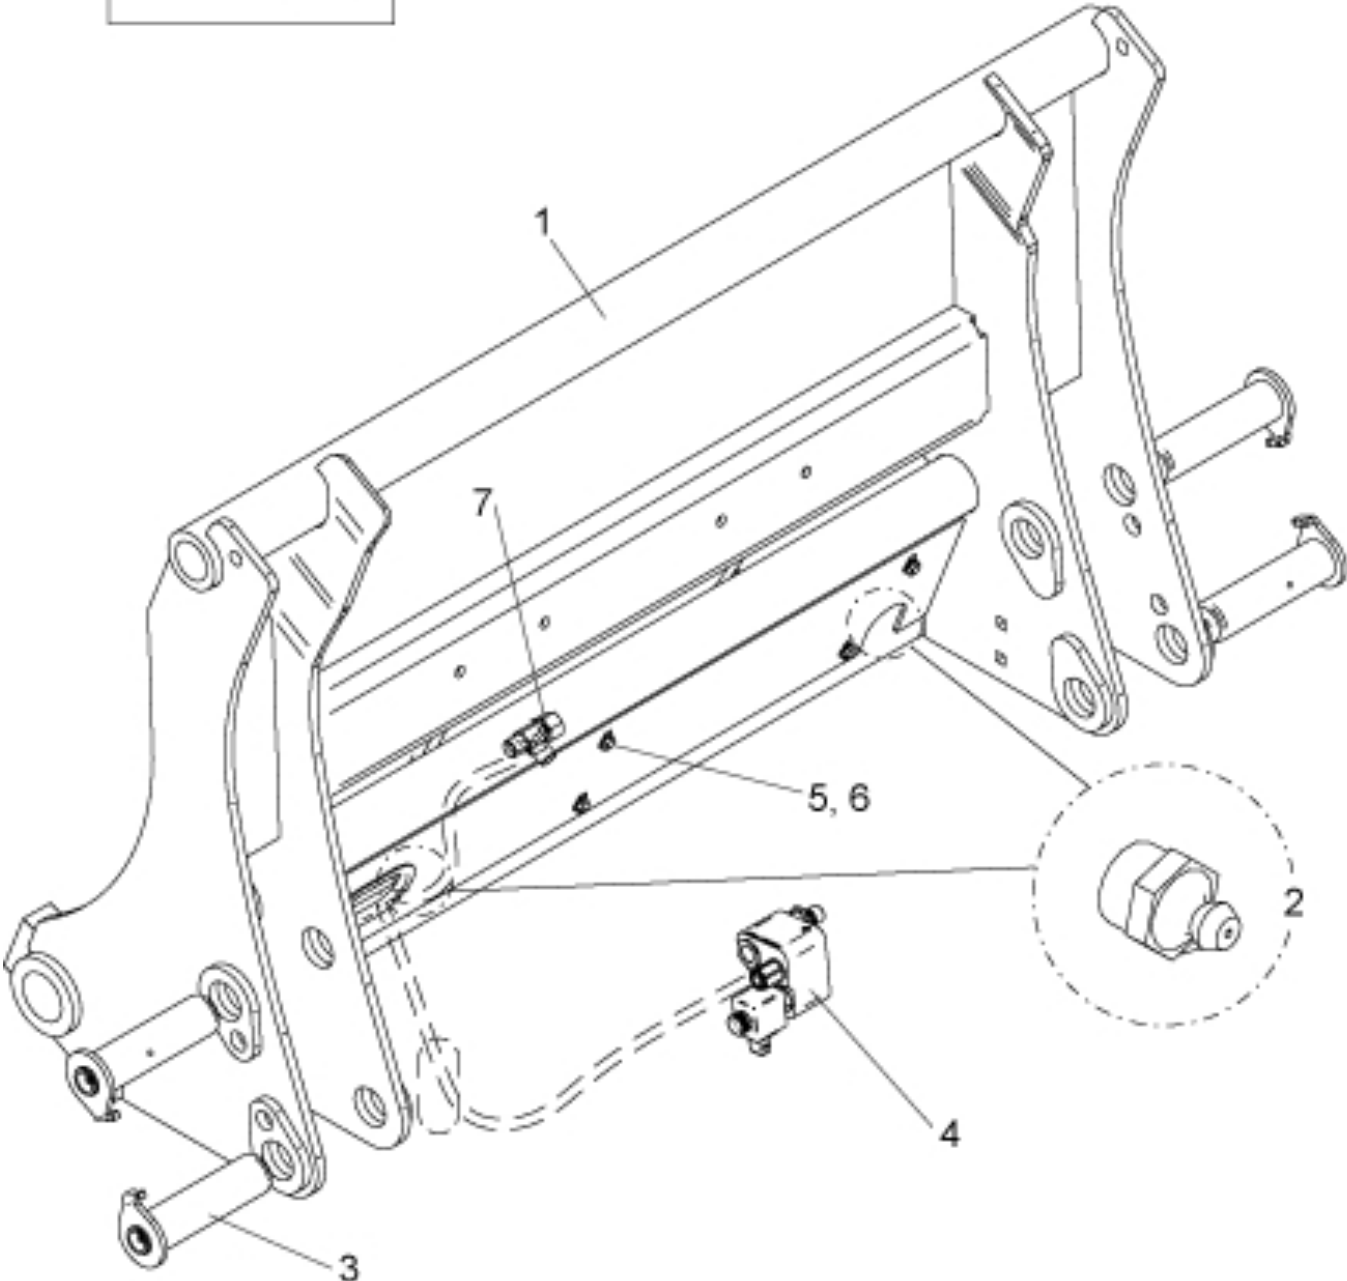

9 = Volvo BM (Stora)

r5219073a

Description Tool carrier
Part assemblies Big BM DL
Specification Specification: Glossy Black

PartNo	Pos	Qty	Name	Specifications
5219073-1		1 PCS	Big BM DL	Glossy Black
5219074-1	1	1 PCS	Tool carrier	Glossy Black
5023005	2	2	Greaser	M 10 x 1
60021068	3	1 PCS	Pin kit	Replaces 9020072
10550456	4	1 PCS	Valve	
5002051	5	6	Screw	M6S 8 x 20
5013101	6	6	Washer	BRB 8,4 x 16
5027454	7	1	L-coupling	