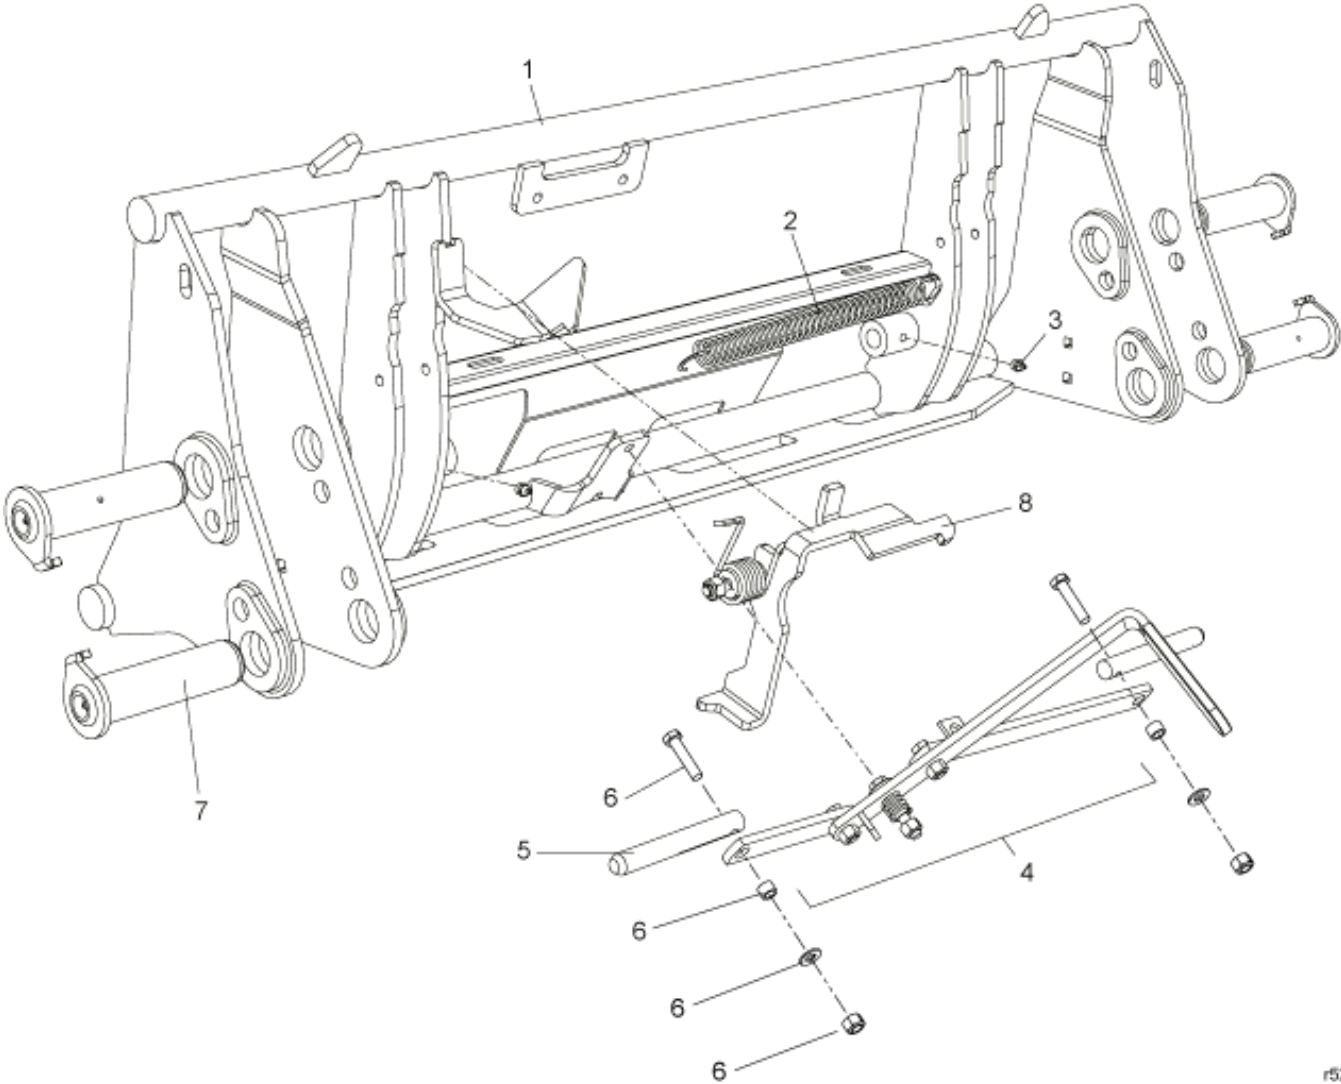

8 = EURO

r5220332

Description	Tool carrier
Part assemblies	Euro
Specification	Alo Black 7282198

PartNo	Pos	Qty	Name	Specification
5220332-1		1	Euro	Alo Black
5220288-1	1	1 PCS	Tool carrier	Alo Black
1101035	2	1	Spring	
5023005	3	2	Greaser	M 10 x 1
5220265	4	1	Lever kit	
4500859	5	2	Pin kit	Kit includes 1x Pin and 1x Screw kit
4500867	6	2	• Screw kit	Included in Pin kit
60021068	7	1 PCS	Pin kit	Replaces 9020072
4500321	8	1	Click-on	