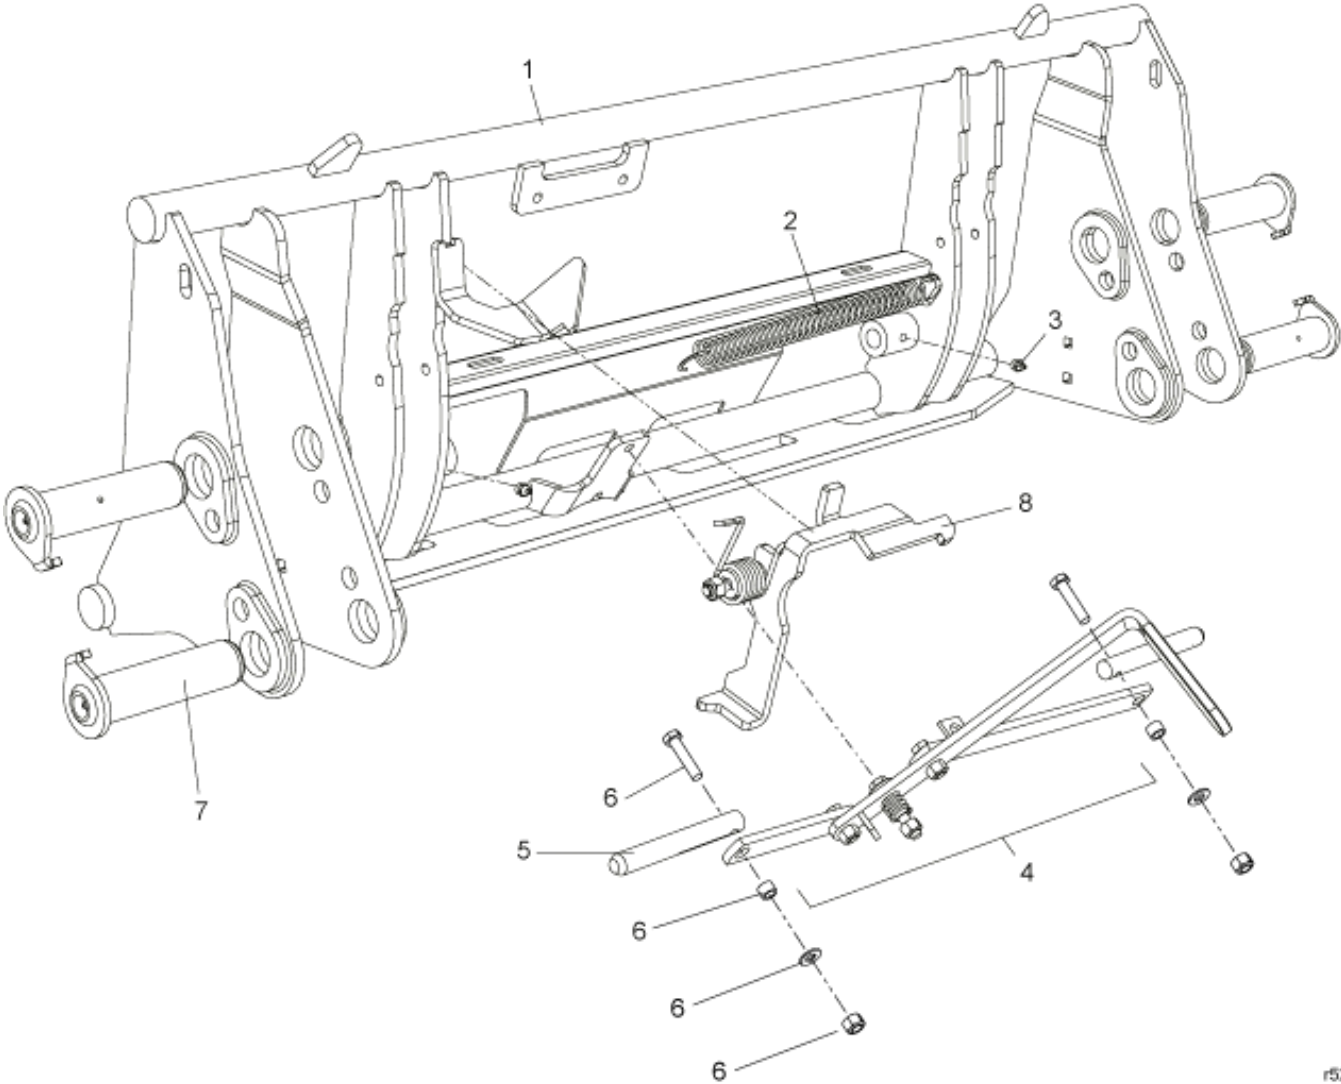

8 = EURO

r5220332

Description	Tool carrier
Part assemblies	Euro DL
Specification	Specification: Glossy Black 7282198

PartNo	Pos	Qty	Name	Specification
5220332-1		1	Euro DL	Glossy Black
5220288-1	1	1 PCS	Tool carrier	Glossy Black
1101035	2	1	Spring	
5023005	3	2	Greaser	M 10 x 1
5220265	4	1	Lever kit	
4500859	5	2	Pin kit	Kit includes 1x Pin and 1x Screw kit
4500867	6	2	• Screw kit	Included in Pin kit
60021068	7	1 PCS	Pin kit	Replaces 9020072
4500321	8	1	Click-on	