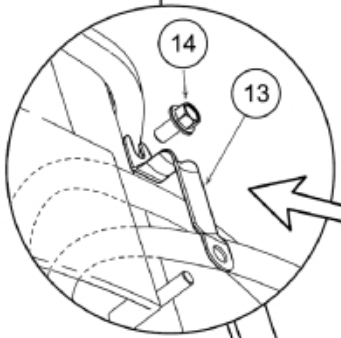

- M 5220469-1
- M 5220470-1
- M 5220471-1
- M 5220472-1
- M 5220473-1
- M 5220589-1
- M 5220591-1

Only for 5220589

Only for 5220589

- M 5220469-2
- M 5220470-2
- M 5220471-2
- M 5220472-2
- M 5220473-2
- M 5220589-2
- M 5220591-2

Part assemblies Live3

PartNo	Pos	Qty	Name	Specifications
5220591		1 PCS	Live3	
5220303	1	1	Bracket	
9032612	2	2 PCS	Hose	3/8" L=1300mm (9031473)
5044940	4	2	Coupling	ISO-A 1/2" Male - G3/8
5022159	7	1	Washer, blue	
5022157	8	1	Washer, red	
5044129	9	2	Dust Cover	1/2" Male
5219183	10	1	Hose guide	
5011554	11	4	Nut	Loc-King M10
5006002	12	4	Screw	MVBF 10x30
5215067	13	1 PCS	Hose guide	
5006007	14	1 PCS	Screw	M6SF-TT M8x16
9032617	15	2 PCS	Hose	3/8" L=4180mm (9031683)
5220148	16	1 PCS	Plate	
5215163	17	1 PCS	Hose clamp bracket	
5215161	18	2 PCS	Hose clamp	
5013101	19	1	Washer	BRB 8,4 x 16
5004055	20	1	Screw	MC6S 8x70
5215162	21	2	Sleeve	Not Sold Separately
5044130	22	2	Dust Cover	Part is included in kit 60007907 Hose cpl., 9032177 Hose cpl.
5044127	23	2	Quick Coupling	1/2", Part is included in kit 60007907 Hose cpl., 9032177 Hose cpl.
5027986	24	2 PCS	Adaptor	
5013853	25	2	Dowty washer	Tredo 1/2", Part is included in kit 60007907 Hose cpl., 9032177 Hose cpl.
5034121	27	1	Protection sleeve	