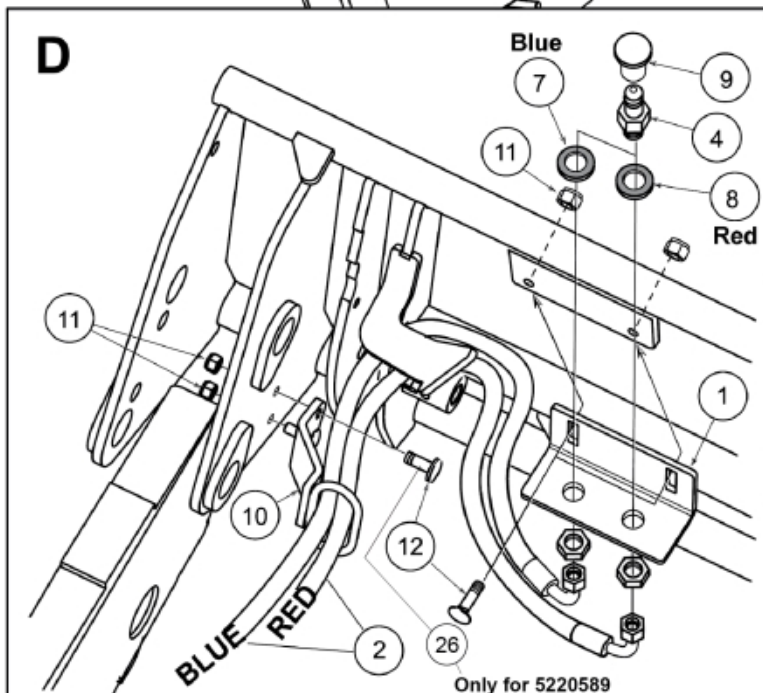

- M 5220469-1
- M 5220470-1
- M 5220471-1
- M 5220472-1
- M 5220473-1
- M 5220589-1
- M 5220591-1

Only for 5220589

Only for 5220589

- M 5220469-2
- M 5220470-2
- M 5220471-2
- M 5220472-2
- M 5220473-2
- M 5220589-2
- M 5220591-2

Part assemblies Live3

PartNo	Pos	Qty	Name	Specifications
5220591		1 PCS	Live3	
5220303	1	1	Bracket	
9032612	2	2 PCS	Hose	3/8" L=1300mm (9031473)
5044940	4	2	Coupling	ISO-A 1/2" Male - G3/8
5022159	7	1	Washer, blue	
5022157	8	1	Washer, red	
5044129	9	2	Dust Cover	1/2" Male
5219183	10	1	Hose guide	
5011554	11	4	Nut	Loc-King M10
5006002	12	4	Screw	MVBF 10x30
5215067	13	1 PCS	Hose guide	
5006007	14	1 PCS	Screw	M6SF-TT M8x16
9032617	15	2 PCS	Hose	3/8" L=4180mm (9031683)
5220148	16	1 PCS	Plate	
5215163	17	1 PCS	Hose clamp bracket	
5215161	18	2 PCS	Hose clamp	
5013101	19	1	Washer	BRB 8,4 x 16
5004055	20	1	Screw	MC6S 8x70
5215162	21	2	Sleeve	Not Sold Separately
5044130	22	2	Dust Cover	Part is included in kit 60007907 Hose cpl., 9032177 Hose cpl.
5044127	23	2	Quick Coupling	1/2", Part is included in kit 60007907 Hose cpl., 9032177 Hose cpl.
5027986	24	2 PCS	Adaptor	
5013853	25	2	Dowty washer	Tredo 1/2", Part is included in kit 60007907 Hose cpl., 9032177 Hose cpl.
5034121	27	1	Protection sleeve	