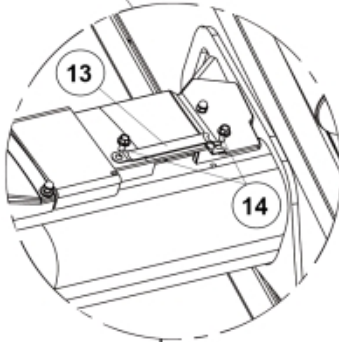

Only for 5220589

- M 5220469-2
- M 5220470-2
- M 5220471-2
- M 5220472-2
- M 5220473-2
- M 5220589-2
- M 5220591-2

Part assemblies   Live3

PartNo	Pos	Qty	Name	Specification
5220591		1 PCS	Live3	
5220303	1	1	Bracket	
9032612	2	2 PCS	Hose	3/8" L=1300mm (9031473)
5044940	4	2	Coupling	3/8" Male
5022159	7	1	Washer, blue	
5022157	8	1	Washer, red	
5044129	9	2	Dust Cover	
5219183	10	1	Hose guide	
5011554	11	4	Nut	Loc-King M10
5006002	12	4	Screw	MVBF 10x30
5215067	13	1 PCS	Hose guide	
5006007	14	1 PCS	Screw	M6SF-TT M8x16
9032617	15	2 PCS	Hose	3/8" L=4180mm (9031683)
5220148	16	1 PCS	Plate	
5215163	17	1 PCS	Hose clamp bracket	
5215161	18	2 PCS	Hose clamp	
5013101	19	1	Washer	BRB 8,4 x 16
5004055	20	1	Screw	MC6S 8x70
5215162	21	2	Sleeve	Not Sold Separately
5044130	22	2	Dust Cover	
5044127	23	2	Quick Coupling	1/2"
5027986	24	2 PCS	Adaptor	
5013853	25	2	Dowty washer	Tredo 1/2"
5034121	27	1	Protection sleeve