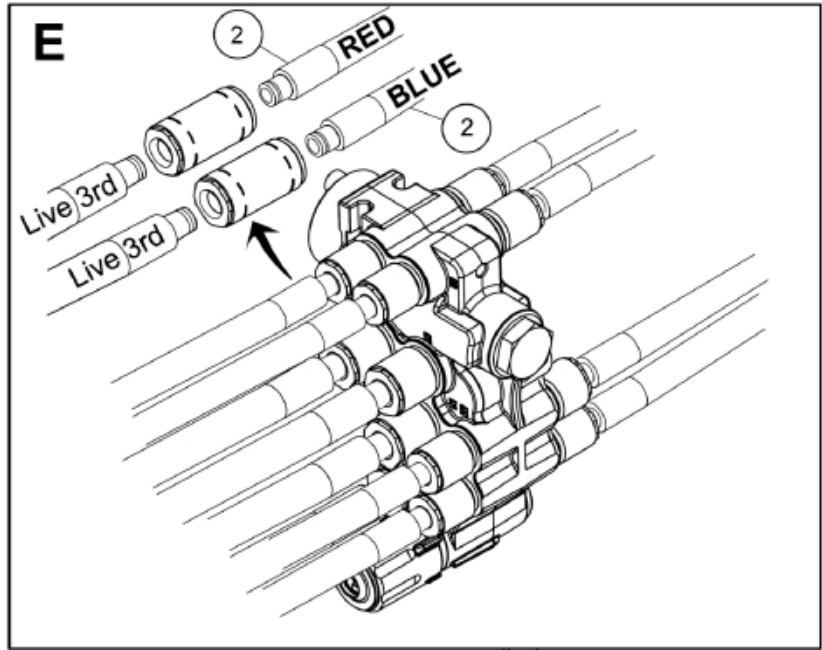

- M 5220469-1
- M 5220470-1
- M 5220471-1
- M 5220472-1
- M 5220473-1
- M 5220589-1
- M 5220591-1

Only for 5220589

Only for 5220589

- M 5220469-2
- M 5220470-2
- M 5220471-2
- M 5220472-2
- M 5220473-2
- M 5220589-2
- M 5220591-2

Part assemblies Live3

PartNo	Pos	Qty	Name	Specifications
5220591		1 PCS	Live3	
5220303	1	1	Bracket	
9032612	2	2 PCS	Hose	3/8" L=1300mm (9031473)
5044940	4	2	Coupling	ISO-A 1/2" Male - G3/8
5022159	7	1	Washer, blue	
5022157	8	1	Washer, red	
5044129	9	2	Dust Cover	1/2" Male
5219183	10	1	Hose guide	
5011554	11	4	Nut	Loc-King M10
5006002	12	4	Screw	MVBF 10x30
5215067	13	1 PCS	Hose guide	
5006007	14	1 PCS	Screw	M6SF-TT M8x16
9032617	15	2 PCS	Hose	3/8" L=4180mm (9031683)
5220148	16	1 PCS	Plate	
5215163	17	1 PCS	Hose clamp bracket	
5215161	18	2 PCS	Hose clamp	
5013101	19	1	Washer	BRB 8,4 x 16
5004055	20	1	Screw	MC6S 8x70
5215162	21	2	Sleeve	Not Sold Separately
5044130	22	2	Dust Cover	Part is included in kit 60007907 Hose cpl., 9032177 Hose cpl.
5044127	23	2	Quick Coupling	1/2", Part is included in kit 60007907 Hose cpl., 9032177 Hose cpl.
5027986	24	2 PCS	Adaptor	
5013853	25	2	Dowty washer	Tredo 1/2", Part is included in kit 60007907 Hose cpl., 9032177 Hose cpl.
5034121	27	1	Protection sleeve	