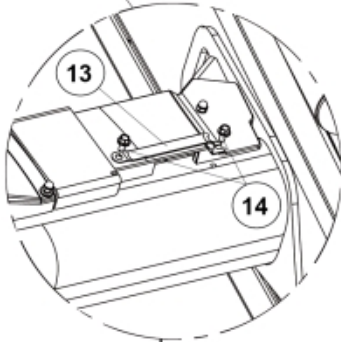

Only for 5220589

Only for 5220589

- M 5220469-2
- M 5220470-2
- M 5220471-2
- M 5220472-2
- M 5220473-2
- M 5220589-2
- M 5220591-2

Part assemblies   Live3

PartNo	Pos	Qty	Name	Specifications
5220591		1 PCS	Live3	
5220303	1	1	Bracket	
9032612	2	2 PCS	Hose	3/8" L=1300mm (9031473)
5044940	4	2	Coupling	ISO-A 1/2" Male - G3/8
5022159	7	1	Washer, blue	
5022157	8	1	Washer, red	
5044129	9	2	Dust Cover	1/2" Male
5219183	10	1	Hose guide	
5011554	11	4	Nut	Loc-King M10
5006002	12	4	Screw	MVBF 10x30
5215067	13	1 PCS	Hose guide	
5006007	14	1 PCS	Screw	M6SF-TT M8x16
9032617	15	2 PCS	Hose	3/8" L=4180mm (9031683)
5220148	16	1 PCS	Plate	
5215163	17	1 PCS	Hose clamp bracket	
5215161	18	2 PCS	Hose clamp	
5013101	19	1	Washer	BRB 8,4 x 16
5004055	20	1	Screw	MC6S 8x70
5215162	21	2	Sleeve	Not Sold Separately
5044130	22	2	Dust Cover	Part is included in kit 60007907 Hose cpl., 9032177 Hose cpl.
5044127	23	2	Quick Coupling	1/2", Part is included in kit 60007907 Hose cpl., 9032177 Hose cpl.
5027986	24	2 PCS	Adaptor	
5013853	25	2	Dowty washer	Tredo 1/2", Part is included in kit 60007907 Hose cpl., 9032177 Hose cpl.
5034121	27	1	Protection sleeve