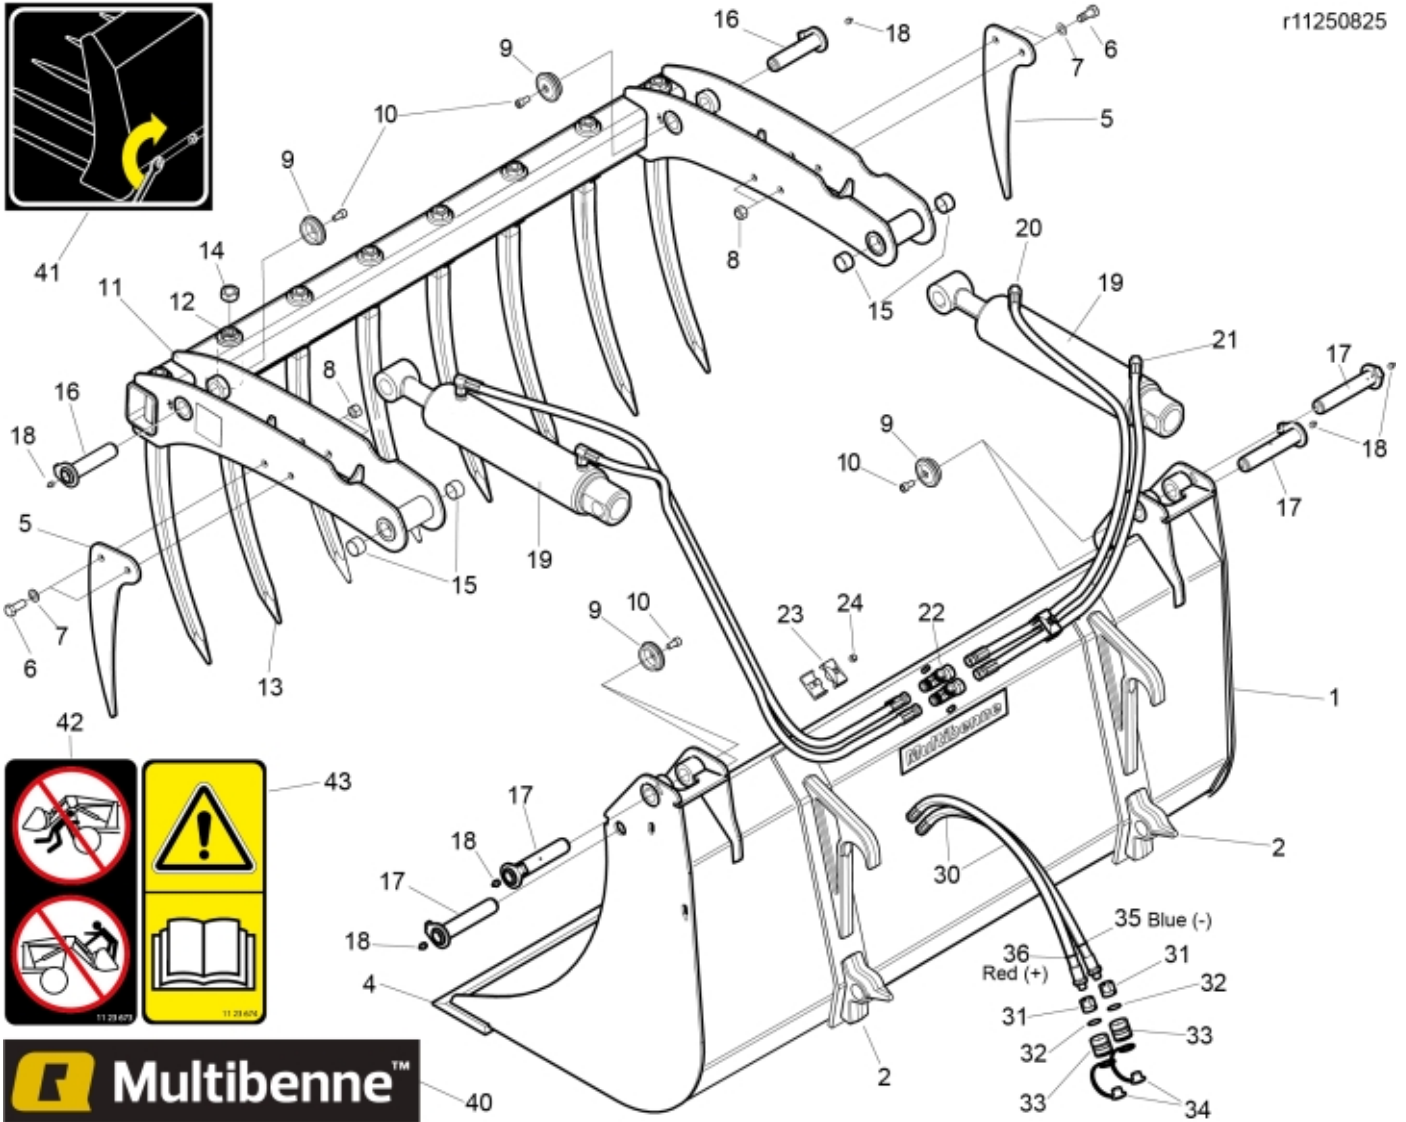

r11250825

Part assemblies		Multibenne 150 SMS		
Specification		Year From: 01/04/2010 00:00:00		
PartNo	Pos	Qty	Name	Specifications
11260981	1	1 PCS	Frame cpl.	
830437	2	2 PCS	• Implement hook	SMS
11260325	4	1	• Cutting edge	
5022119		2	• Plug	
11260312-22	5	2	Side tine	
5002127	6	4	Screw	M6S M14 x 35
5013107	7	4	Washer	BRB 15 x 26 x 2
5011556	8	4	Nut	M14
5215131	9	6	Locking cover	
5002076	10	6	Screw	M6S M10 x 20 (8.8)
11261853-17	11	1 PCS	Upper part, without tines	
9010120	12	8 PCS	• Sleeve	Conus 1 Curved
5018515	8	4	Bushing	D30 L=20
9020048	12	2 PCS	Pin	D=30mm, L=125mm
9020047	13	4	Pin	D=30mm, L=151mm
5023005	14	6	Greaser	M 10 x 1
5068112-17	15	8 PCS	Tine with nut	L=680, Curved
12711010-1	16	2	Cylinder	Glossy Black
1103431	17	2 PCS	Hose	3/8"
1103430	18	2 PCS	Hose	3/8"
10834151	19	1 PCS	T-Adapter	
1103116	20	2 PCS	Hose	3/8" L=599mm
1120011	21	2	Adaptor	R1/2"-R3/8"
5013853	22	2	Dowty washer	Tredo 1/2", Part is included in kit 60007907 Hose cpl., 9032177 Hose cpl.
5044127	23	2	Quick Coupling	1/2", Part is included in kit 60007907 Hose cpl., 9032177 Hose cpl.
5044130	24	2	Dust Cover	Part is included in kit 60007907 Hose cpl., 9032177 Hose cpl.
5022179	25	1	Cable tie	Blue
5022177	26	1	Cable tie	Red
5016968	27	2	Hose clamp	
5011553	28	4	Nut	M6M M8 Loc-king
11137134	31	1 PCS	Decal	Multibenne
11136517	32	1	Warning decal	"Tightening of tine"
1123673	33	1	Warning decal	
1123674	34	1	Warning decal	"Read manual"