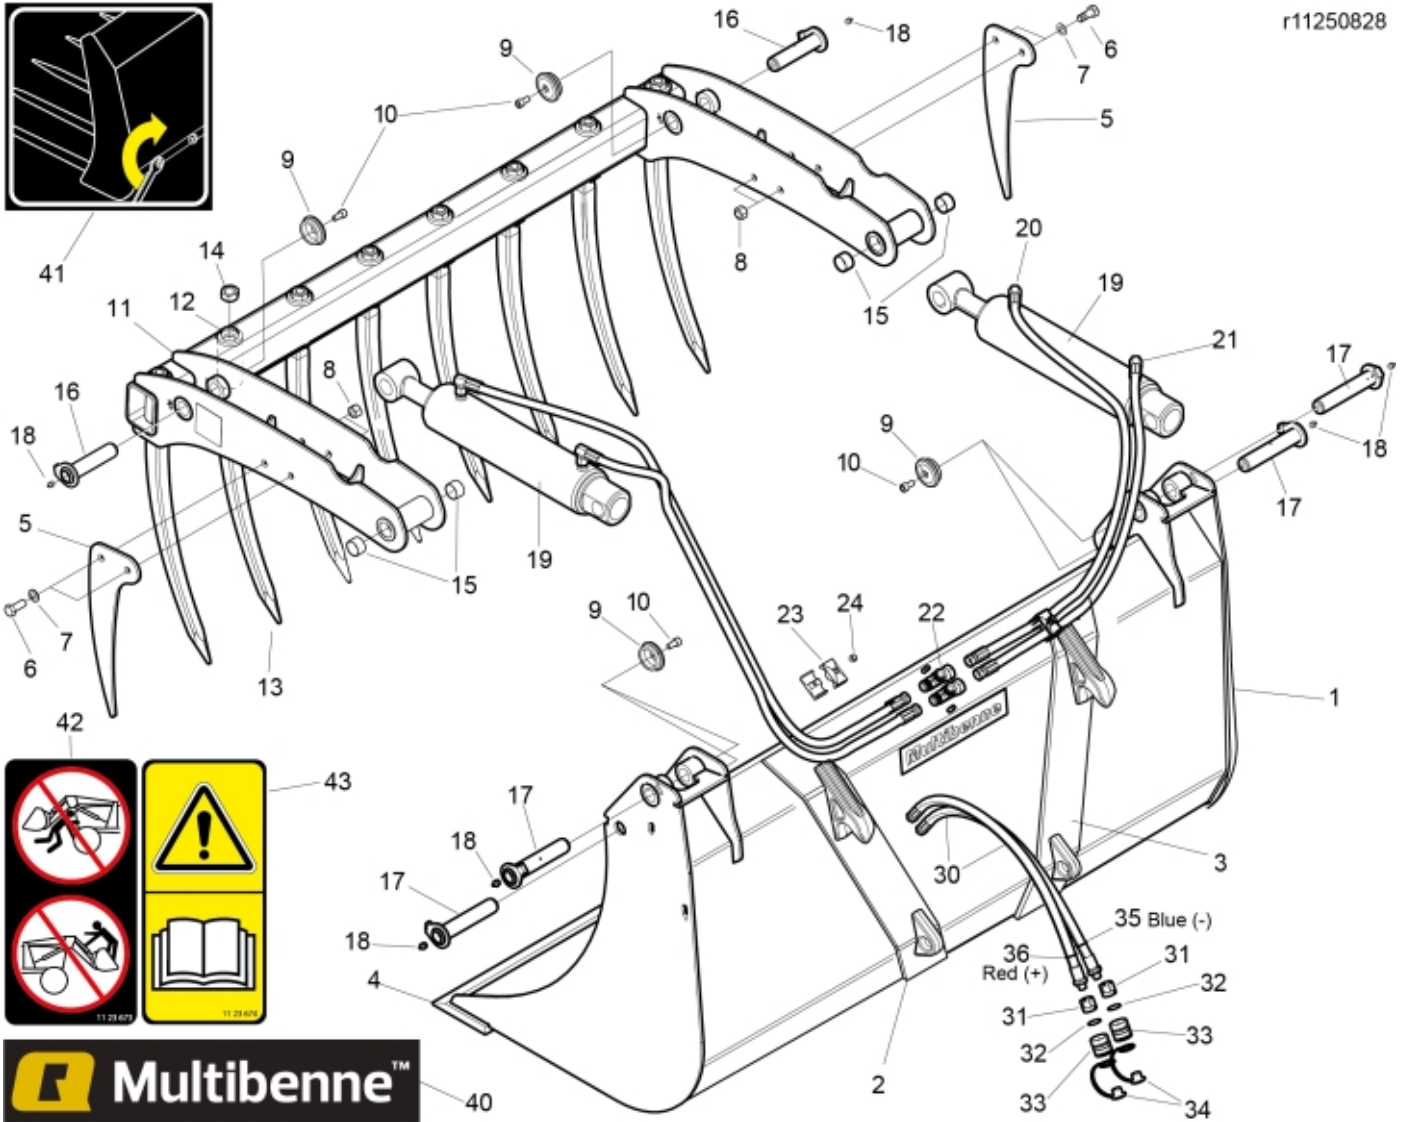

r11250828

Q Multibenne™

Part assemblies		Multibenne 150 Euro		
Specification		Year From: 01/04/2010 00:00:00		
PartNo	Pos	Qty	Name	Specifications
11250828			Multibenne 150 Euro	01/04/2010 00:00:00
11260726	1	1 PCS	Bucket	Multibenne 150 Euro
830556	2	1	• Implement hook LH	Euro
830557	3	1	• Implement hook RH	Euro
11260325	4	1	• Cutting edge	
5022119		2	• Plug	
11260312-22	5	2	Side tine	
5002127	6	4	Screw	M6S M14 x 35
5013107	7	4	Washer	BRB 15 x 26 x 2
5011556	8	4	Nut	M14
5215131	9	6	Locking cover	
5002076	10	6	Screw	M6S M10 x 20 (8.8)
11261853-17	11	1 PCS	Upper part, without tines	
9010120	12	8 PCS	• Sleeve	Conus 1 Curved
5068112-17	13	8 PCS	Tine with nut	L=680, Curved
5068111	14	1	• Nut	Conus 1
5018515	15	4	Bushing	D30 L=20
9020048	16	2 PCS	Pin	D=30mm, L=125mm
9020047	17	4	Pin	D=30mm, L=151mm
5023005	18	6	Greaser	M 10 x 1
12711010-1	19	2	Cylinder	Glossy Black
1103431	20	2 PCS	Hose	3/8"
1103430	21	2 PCS	Hose	3/8"
10834151	22	1 PCS	T-Adapter	
5016968	23	2	Hose clamp	
5011553	24	4	Nut	M6M M8 Loc-king
1103116	30	2 PCS	Hose	3/8" L=599mm
1120011	31	2	Adaptor	R1/2"-R3/8"
5013853	32	2	Dowty washer	Tredo 1/2", Part is included in kit 60007907 Hose cpl., 9032177 Hose cpl.
5044127	33	2	Quick Coupling	1/2", Part is included in kit 60007907 Hose cpl., 9032177 Hose cpl.
5044130	34	2	Dust Cover	Part is included in kit 60007907 Hose cpl., 9032177 Hose cpl.
5022179	35	1	Cable tie	Blue
5022177	36	1	Cable tie	Red
11137134	40	1 PCS	Decal	Multibenne
11136517	41	1	Warning decal	"Tightening of tine"
1123673	42	1	Warning decal	
1123674	43	1	Warning decal	"Read manual"