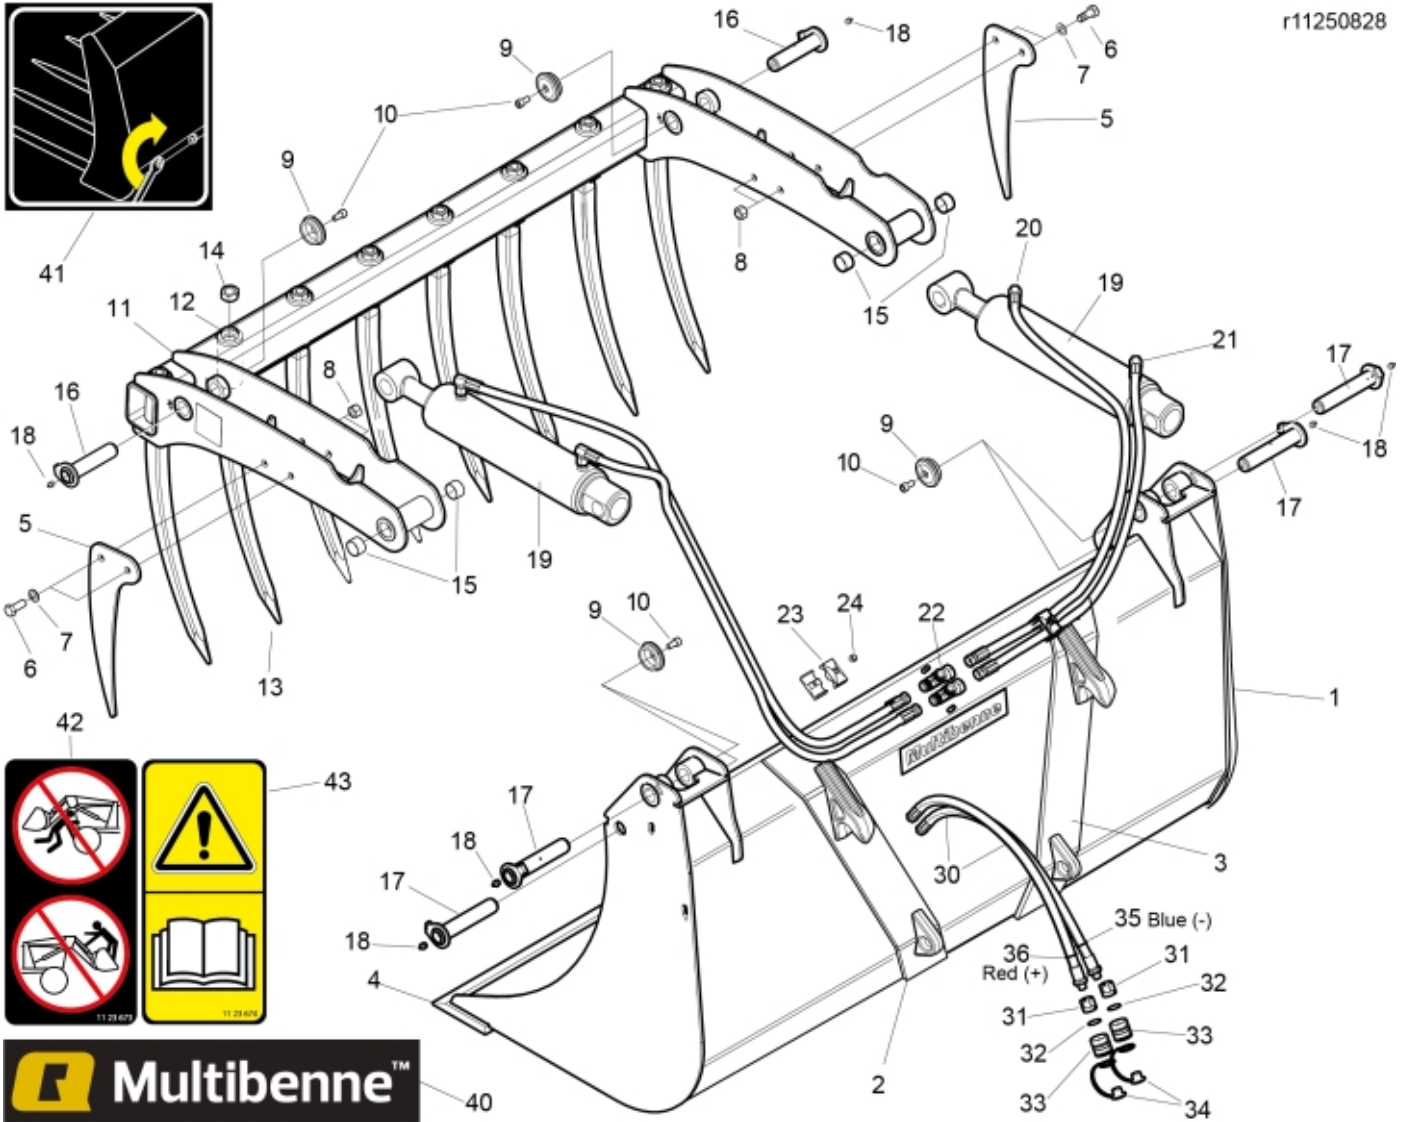

r11250828

Part assemblies		Multibenne 150 Euro		
Specification		Year From: 4/1/2010 12:00:00 AM		
PartNo	Pos	Qty	Name	Specifications
11250828			Multibenne 150 Euro	4/1/2010 12:00:00 AM
11260726	1	1 PCS	Bucket	Multibenne 150 Euro
830556	2	1	• Implement hook LH	Euro
830557	3	1	• Implement hook RH	Euro
11260325	4	1	• Cutting edge	
5022119		2	• Plug	
11260312-22	5	2	Side tine	
5002127	6	4	Screw	M6S M14 x 35
5013107	7	4	Washer	BRB 15 x 26 x 2
5011556	8	4	Nut	M14
5215131	9	6	Locking cover	
5002076	10	6	Screw	M6S M10 x 20 (8.8)
11261853-17	11	1 PCS	Upper part, without tines	
9010120	12	8 PCS	• Sleeve	Conus 1 Curved
5068112-17	13	8 PCS	Tine with nut	L=680, Curved
5068111	14	1	• Nut	Conus 1
5018515	15	4	Bushing	D30 L=20
9020048	16	2 PCS	Pin	D=30mm, L=125mm
9020047	17	4	Pin	D=30mm, L=151mm
5023005	18	6	Greaser	M 10 x 1
12711010-1	19	2	Cylinder	Glossy Black, 5/17/2026 12:00:00 AM
1103431	20	2 PCS	Hose	3/8"
1103430	21	2 PCS	Hose	3/8"
10834151	22	1 PCS	T-Adapter	
5016968	23	2	Hose clamp	
5011553	24	4	Nut	M6M M8 Loc-king
1103116	30	2 PCS	Hose	3/8" L=599mm
1120011	31	2	Adaptor	R1/2"-R3/8"
5013853	32	2	Dowty washer	Tredo 1/2", Part is included in kit 60007907 Hose cpl., 9032177 Hose cpl.
5044127	33	2	Quick Coupling	1/2", Part is included in kit 60007907 Hose cpl., 9032177 Hose cpl.
5044130	34	2	Dust Cover	Part is included in kit 60007907 Hose cpl., 9032177 Hose cpl.
5022179	35	1	Cable tie	Blue
5022177	36	1	Cable tie	Red
11137134	40	1 PCS	Decal	Multibenne
11136517	41	1	Warning decal	"Tightening of tine"
1123673	42	1	Warning decal	
1123674	43	1	Warning decal	"Read manual"