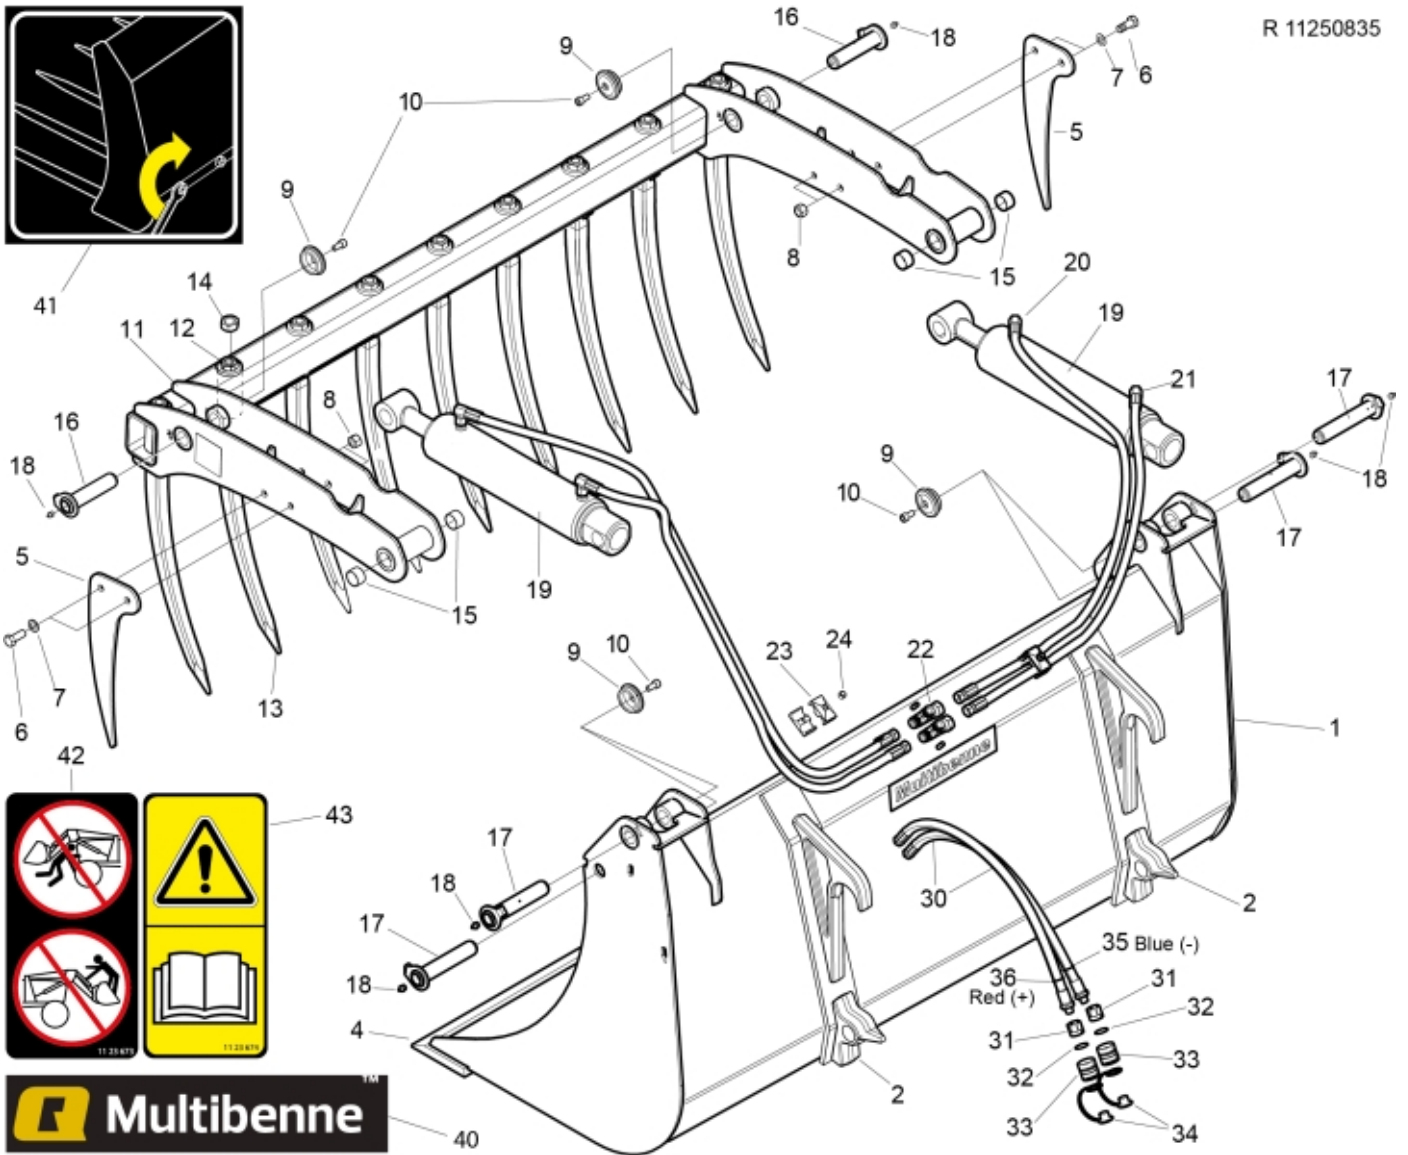

R 11250835

Part assemblies		Multibenne 170 SMS		
Specification		Year From: 01/04/2010 00:00:00		
PartNo	Pos	Qty	Name	Specifications
11250835			Multibenne 170 SMS	01/04/2010 00:00:00
11260982	1	1 PCS	Bucket	Multibenne 170 SMS
830437	2	2 PCS	• Implement hook	SMS
11260717	4	1	• Cutting edge	
5022119		2	• Plug	
11260312-22	5	2	Side tine	
5002127	6	4	Screw	M6S M14 x 35
5013107	7	4	Washer	BRB 15 x 26 x 2
5011556	8	4	Nut	M14
5215131	9	6	Locking cover	
5002076	10	6	Screw	M6S M10 x 20 (8.8)
11261854-17	11	1 PCS	Upper part, without tines	
9010120	12	9 PCS	• Sleeve	Conus 1 Curved
5068112-17	13	9 PCS	Tine with nut	L=680, Curved
5068111	14	1	• Nut	Conus 1
5018515	15	4	Bushing	D30 L=20
9020048	16	2 PCS	Pin	D=30mm, L=125mm
9020047	17	4	Pin	D=30mm, L=151mm
5023005	18	6	Greaser	M 10 x 1
12706410-1	19	2	Cylinder	Glossy Black
1103117	20	2	Hose	3/8"
9031028	21	2 PCS	Hose	3/8"
10834151	22	1 PCS	T-Adapter	
5016968	23	2	Hose clamp	
5011553	24	4	Nut	M6M M8 Loc-king
1103116	30	2 PCS	Hose	3/8" L=599mm
1120011	31	2	Adaptor	R1/2"-R3/8"
5013853	32	2	Dowty washer	Tredo 1/2", Part is included in kit 60007907 Hose cpl., 9032177 Hose cpl.
5044127	33	2	Quick Coupling	1/2", Part is included in kit 60007907 Hose cpl., 9032177 Hose cpl.
5044130	34	2	Dust Cover	Part is included in kit 60007907 Hose cpl., 9032177 Hose cpl.
5022179	35	1	Cable tie	Blue
5022177	36	1	Cable tie	Red
11137134	40	1 PCS	Decal	Multibenne
11136517	41	1	Warning decal	"Tightening of tine"
1123673	42	1	Warning decal	
1123674	43	1	Warning decal	"Read manual"