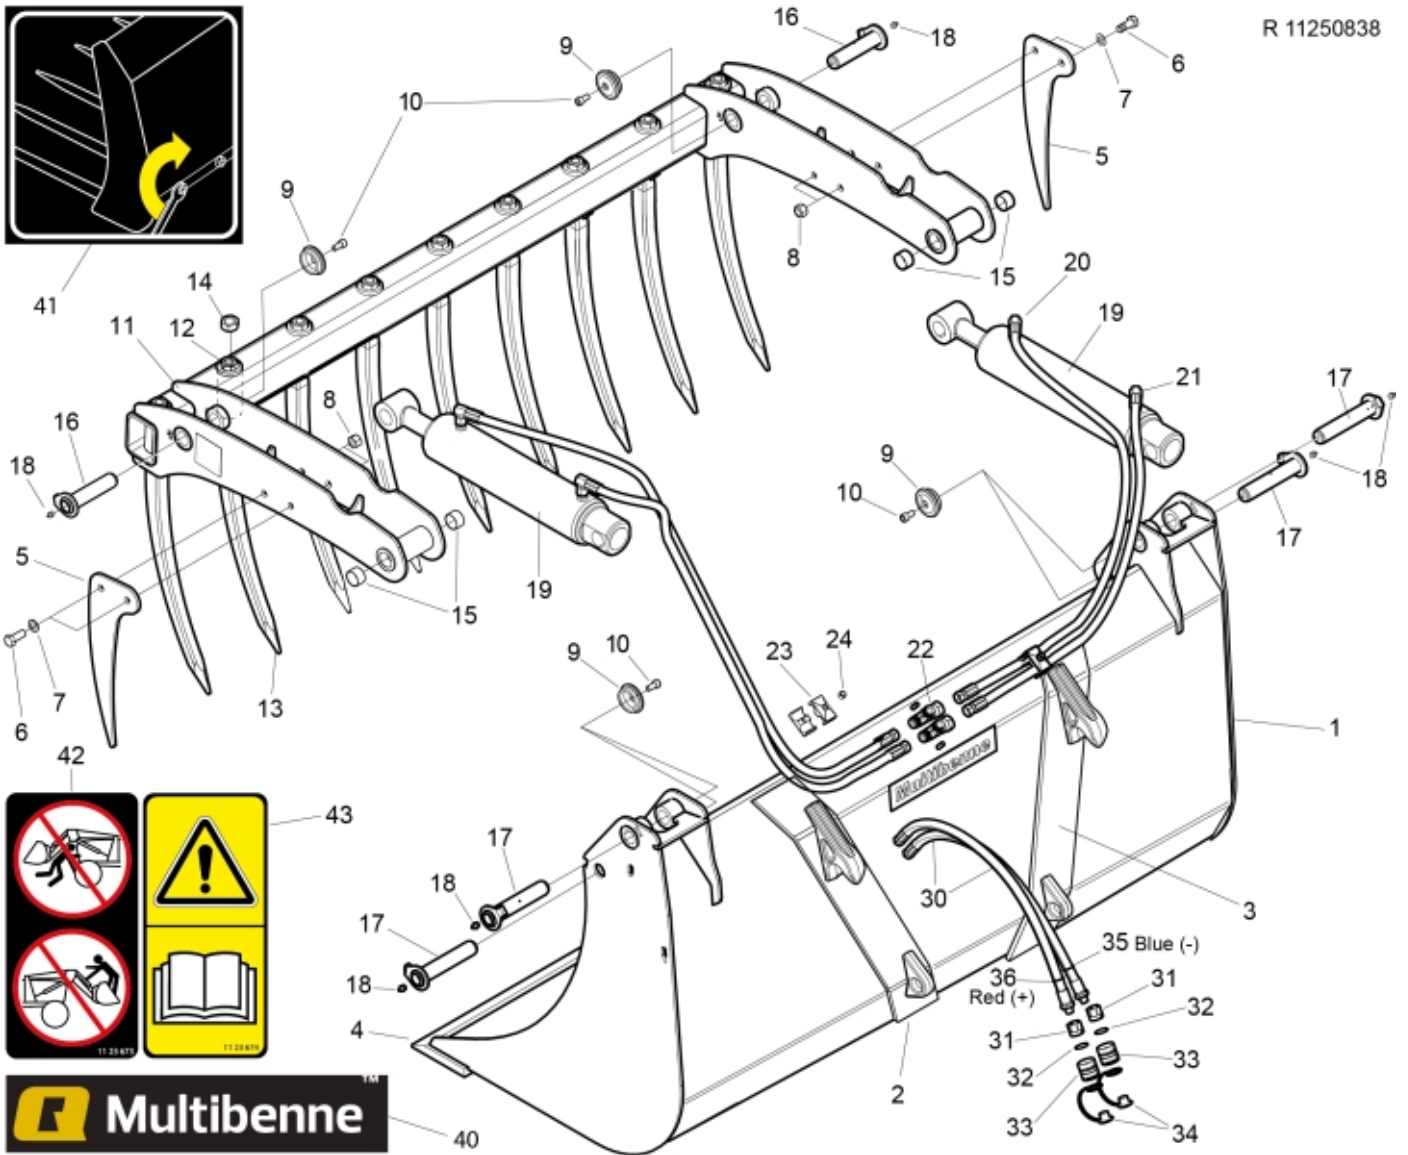

R 11250838

Part assemblies		Multibenne 170 Euro		
Specification		Year From: 01/04/2010 00:00:00		
PartNo	Pos	Qty	Name	Specifications
11250838			Multibenne 170 Euro	01/04/2010 00:00:00
11260727	1	1 PCS	Bucket	Multibenne 170 Euro
830556	2	1	• Implement hook LH	Euro
830557	3	1	• Implement hook RH	Euro
11260717	4	1	• Cutting edge	
5022119		2	• Plug	
11260312-22	5	2	Side tine	
5002127	6	4	Screw	M6S M14 x 35
5013107	7	4	Washer	BRB 15 x 26 x 2
5011556	8	4	Nut	M14
5215131	9	6	Locking cover	
5002076	10	6	Screw	M6S M10 x 20 (8.8)
11261854-17	11	1 PCS	Upper part, without tines	
9010120	12	9 PCS	• Sleeve	Conus 1 Curved
5068112-17	13	9 PCS	Tine with nut	L=680, Curved
5068111	14	1	• Nut	Conus 1
5018515	15	4	Bushing	D30 L=20
9020048	16	2 PCS	Pin	D=30mm, L=125mm
9020047	17	4	Pin	D=30mm, L=151mm
5023005	18	6	Greaser	M 10 x 1
12706410-1	19	2	Cylinder	Glossy Black
1103117	20	2	Hose	3/8"
9031028	21	2 PCS	Hose	3/8"
10834151	22	1 PCS	T-Adapter	
5016968	23	2	Hose clamp	
5011553	24	4	Nut	M6M M8 Loc-king
1103116	30	2 PCS	Hose	3/8" L=599mm
1120011	31	2	Adaptor	R1/2"-R3/8"
5013853	32	2	Dowty washer	Tredo 1/2", Part is included in kit 60007907 Hose cpl., 9032177 Hose cpl.
5044127	33	2	Quick Coupling	1/2", Part is included in kit 60007907 Hose cpl., 9032177 Hose cpl.
5044130	34	2	Dust Cover	Part is included in kit 60007907 Hose cpl., 9032177 Hose cpl.
5022179	35	1	Cable tie	Blue
5022177	36	1	Cable tie	Red
11137134	40	1 PCS	Decal	Multibenne
11136517	41	1	Warning decal	"Tightening of tine"
1123673	42	1	Warning decal	
1123674	43	1	Warning decal	"Read manual"