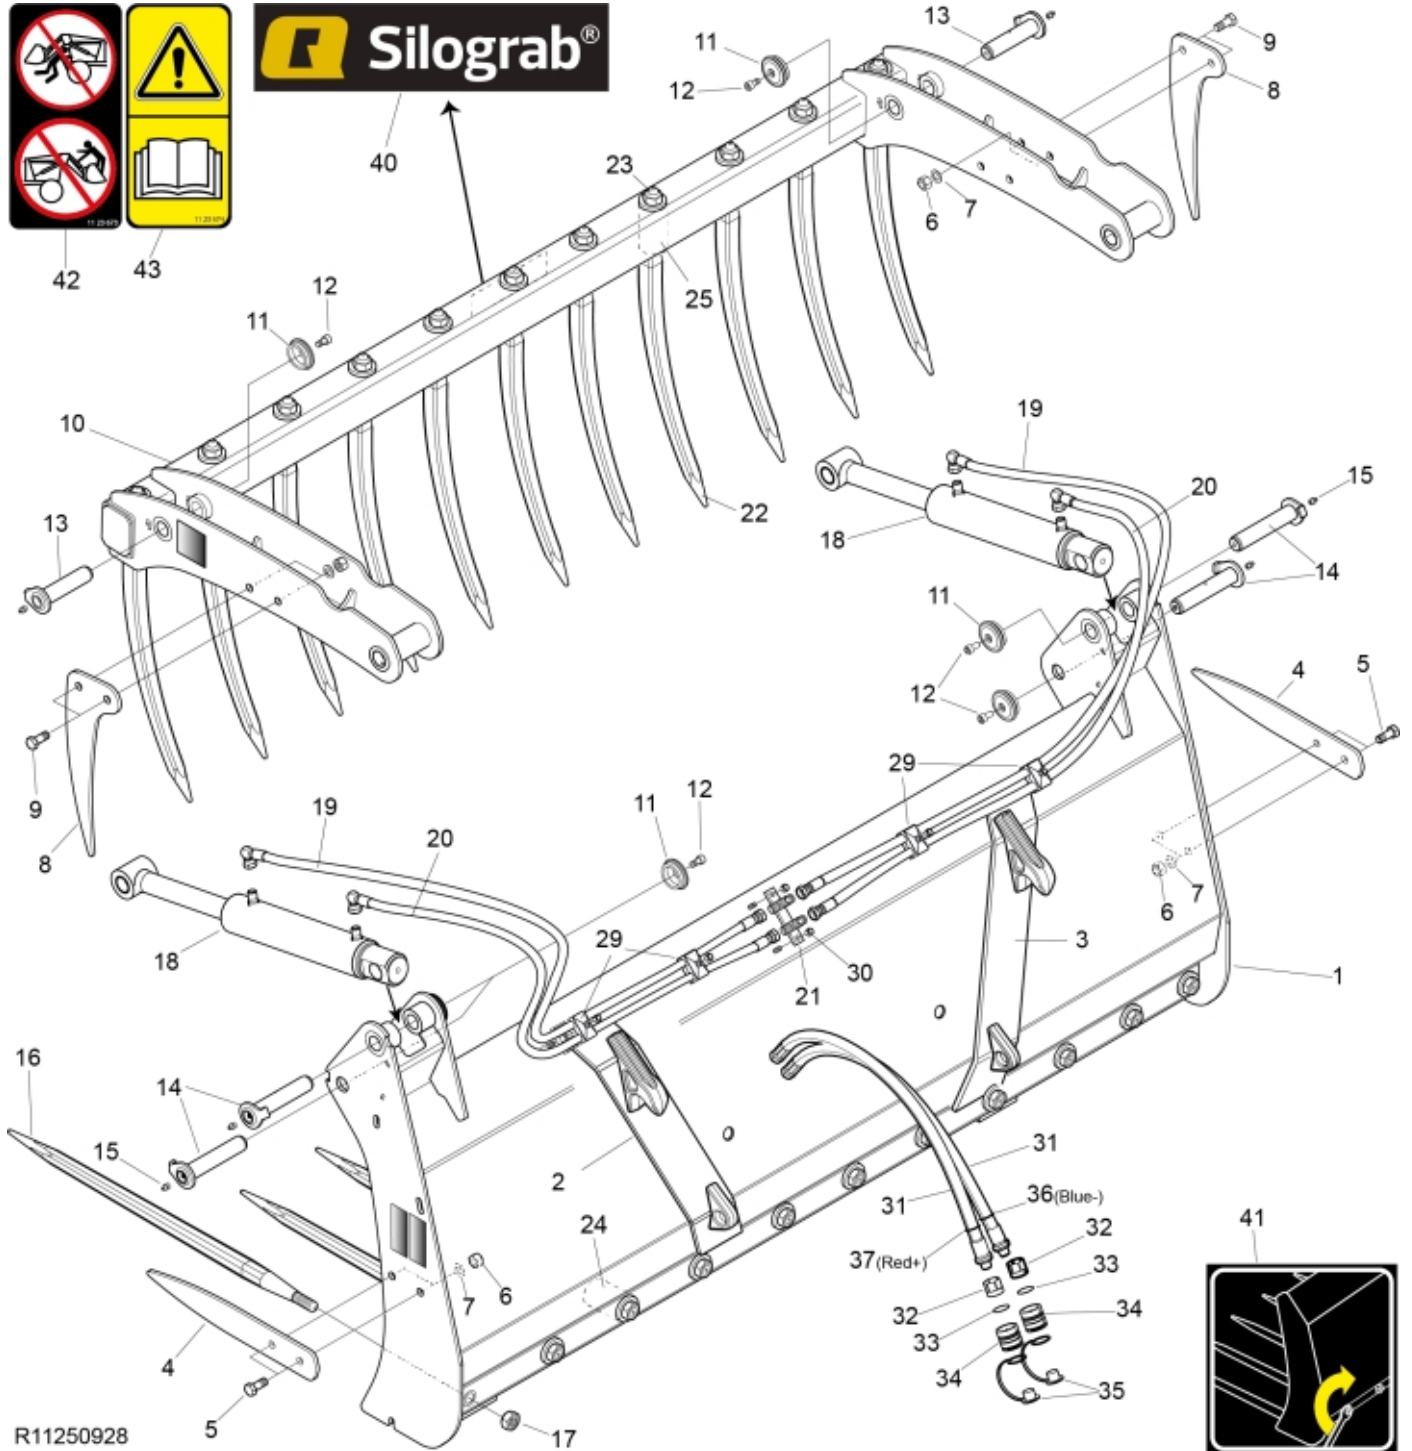

Q Silograb®

R11250928

Part assemblies		Silograb 210 Euro		
Specification		Year From: 01/01/2010 00:00:00		
PartNo	Pos	Qty	Name	Specifications
11250928			Silograb 210 Euro	01/01/2010 00:00:00
11261883-17	1	1 PCS	Frame	
5022119		2	• Plug	
11260256-22	4	2	Side tine	
5002127	5	4	Screw	M6S M14 x 35
5011556	6	8	Nut	M14
5013107	7	8	Washer	BRB 15 x 26 x 2
11260312-22	8	2	Side tine	
5002127	9	4	Screw	M6S M14 x 35
11261855-17	10	1 PCS	Upper part, without tines	
5215131	11	6	Locking cover	
5004917	12	6	Screw	
9020048	13	2 PCS	Pin	D=30mm, L=125mm
9020047	14	4	Pin	D=30mm, L=151mm
5023005	15	6	Greaser	M 10 x 1
5068109-17	16	11	Tine with nut	L=820mm (replaces 5068101)
5068111	17	1	• Nut	Conus 1
12706410-1	18	2	Cylinder	Glossy Black
1103111	19	2 PCS	Hose	3/8"
1103117	20	2	Hose	3/8"
10834151	21	1 PCS	T-Adapter	
5068112-17	22	11 PCS	Tine with nut	L=680, Curved
5068111	23	1	• Nut	Conus 1
9010121	24	11	Sleeve	Conus 1
9010120	25	11 PCS	Sleeve	Conus 1 Curved
5016968	29	2	Hose clamp	
5011553	30	4	Nut	M6M M8 Loc-king
1103116	31	2 PCS	Hose	3/8" L=599mm
1120011	32	2	Adaptor	R1/2"-R3/8"
5013853	33	2	Dowty washer	Tredo 1/2", Part is included in kit 60007907 Hose cpl., 9032177 Hose cpl.
5044127	34	2	Quick Coupling	1/2", Part is included in kit 60007907 Hose cpl., 9032177 Hose cpl.
5044130	35	2	Dust Cover	Part is included in kit 60007907 Hose cpl., 9032177 Hose cpl.
5022179	36	1	Cable tie	Blue
5022177	37	1	Cable tie	Red
11137133	40	1 PCS	Decal	Silograb
11136517	41	1	Warning decal	"Tightening of tine"
1123673	42	1	Warning decal	
1123674	43	1	Warning decal	"Read manual"