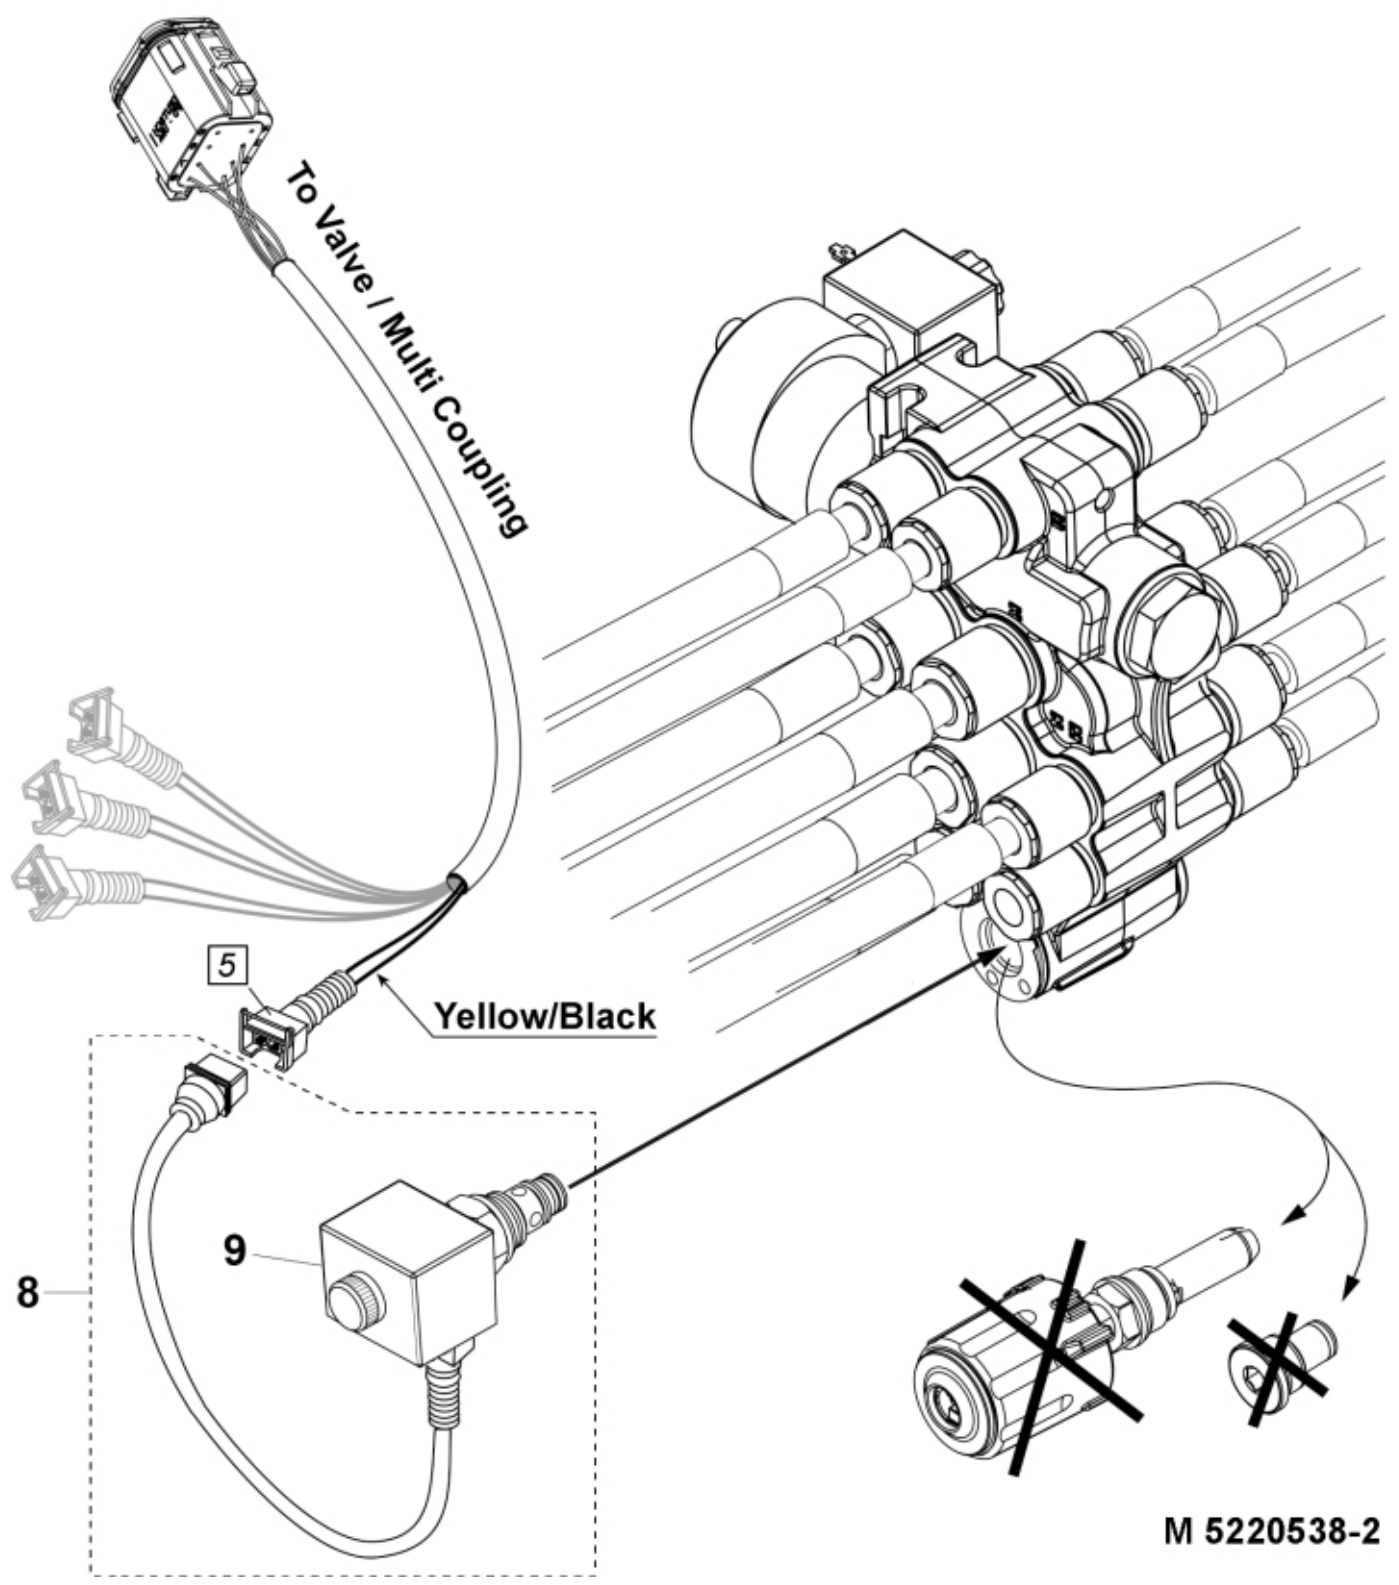

M 5220538-1

---

**Description** 1 acc  
**Part assemblies** Suspension El. LCS  
**Specification** 7332743

---

PartNo	Pos	Qty	Name	Specification
5220538		1 PCS	Suspension El. LCS	
9031319		1 PCS	SoftDrive	
9031146	1	1	• Hose	3/8" L=600mm
5215111	2	1	• Edge cover	
5215011	3	1	• Bracket	
5045140	4	1	• Accumulator	
5013853	7	1	• Dowty washer	Tredo 1/2"
9031324	5	1	Coupling	3/8"
10550264	8	1 PCS	Valve cpl.	
60062558	9	1 PCS	• Solenoid	
5033621		10	Cable tie	