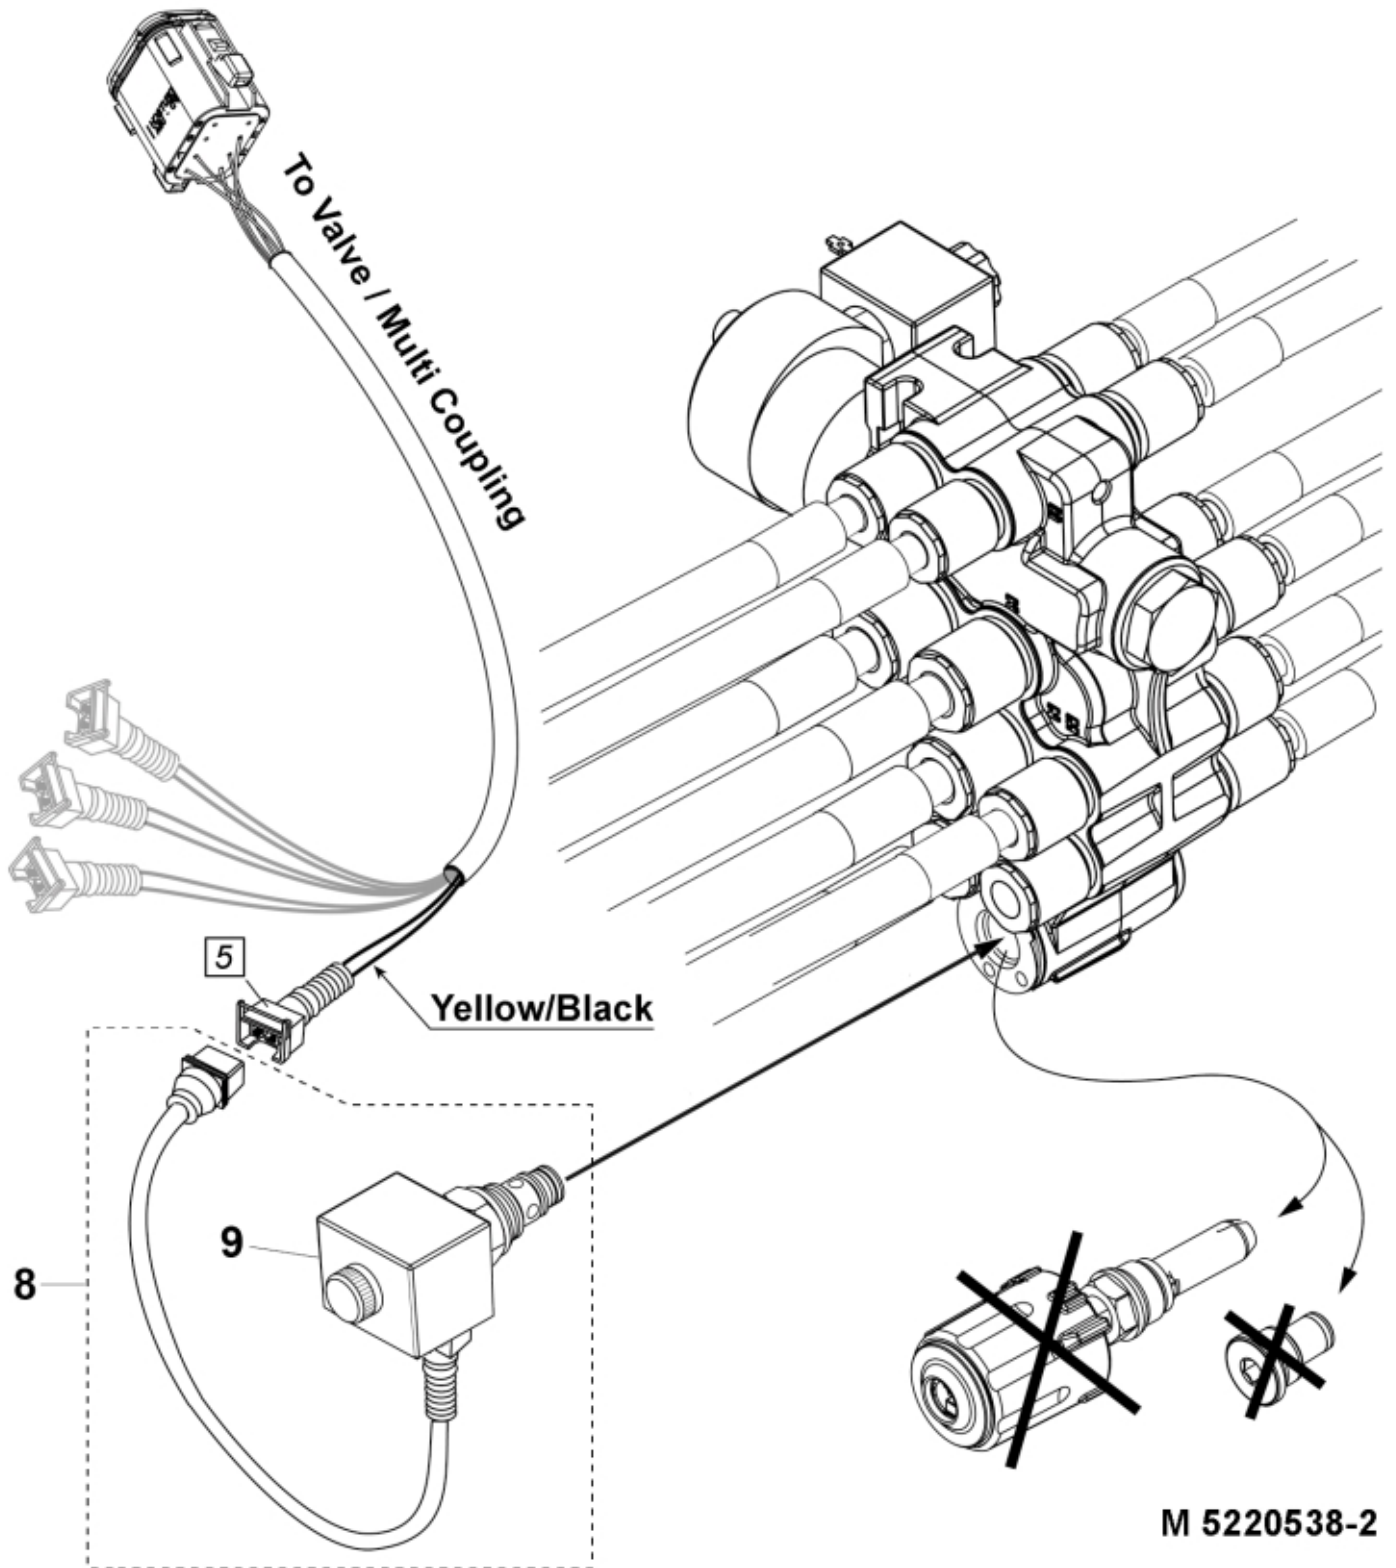

M 5220538-1

Description 1 acc
Part assemblies Suspension El. LCS
Specification Serial number to: 7332743

PartNo	Pos	Qty	Name	Specifications
5220538		1 PCS	Suspension El. LCS	7332743
9031319		1 PCS	SoftDrive	
9031146	1	1	• Hose	3/8" L=600mm
5215111	2	1	• Edge cover	
5215011	3	1	• Bracket	
5045140	4	1	• Accumulator	
5013853	7	1	• Dowty washer	Tredo 1/2", Part is included in kit 60007907 Hose cpl., 9032177 Hose cpl.
9031324	5	1	Coupling	3/8"
10550264	8	1 PCS	Valve cpl.	
60062558	9	1 PCS	• Coil	
5033621		10	Cable tie	4.6x150