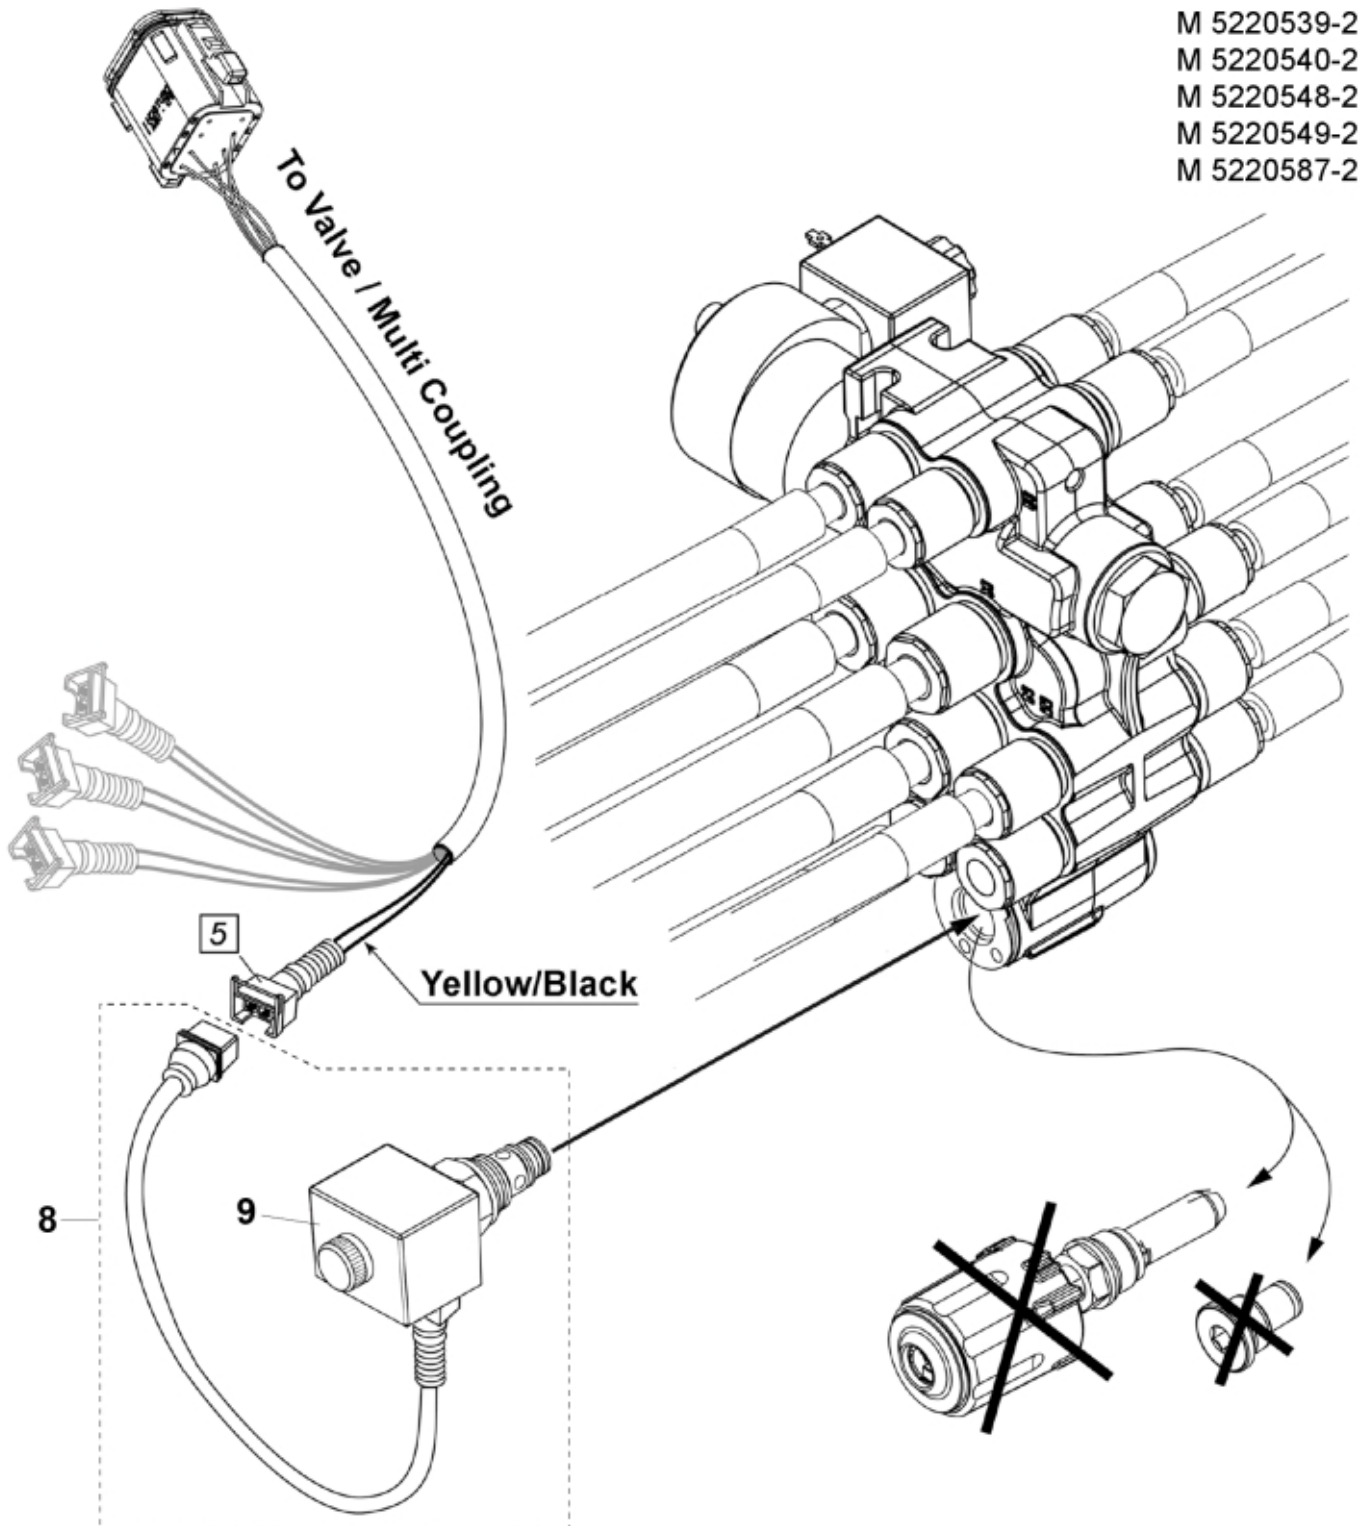

- M 5220539-1
- M 5220540-1
- M 5220548-1
- M 5220549-1
- M 5220587-1

- M 5220539-2
- M 5220540-2
- M 5220548-2
- M 5220549-2
- M 5220587-2

Description 2 acc
Part assemblies Suspension El. LCS
Specification Serial number to: 7332743

PartNo	Pos	Qty	Name	Specifications
5220539		1 PCS	Suspension El. LCS	7332743
9031147	1	1	Hose	3/8" L=800mm
5215111	2	1	Edge cover	
5215012	3	2	Bracket	
5033773	4	1	Accumulator	0,5L/22Bar
5034102	5	1	Accumulator	
11120516	6	1	T-Adapter	
9031324	7	1	Coupling	3/8"
10550264	8	1 PCS	Valve cpl.	
60062558	9	1 PCS	• Coil	
5220526		1 PCS	Shut off	
5033621		10	Cable tie	4.6x150