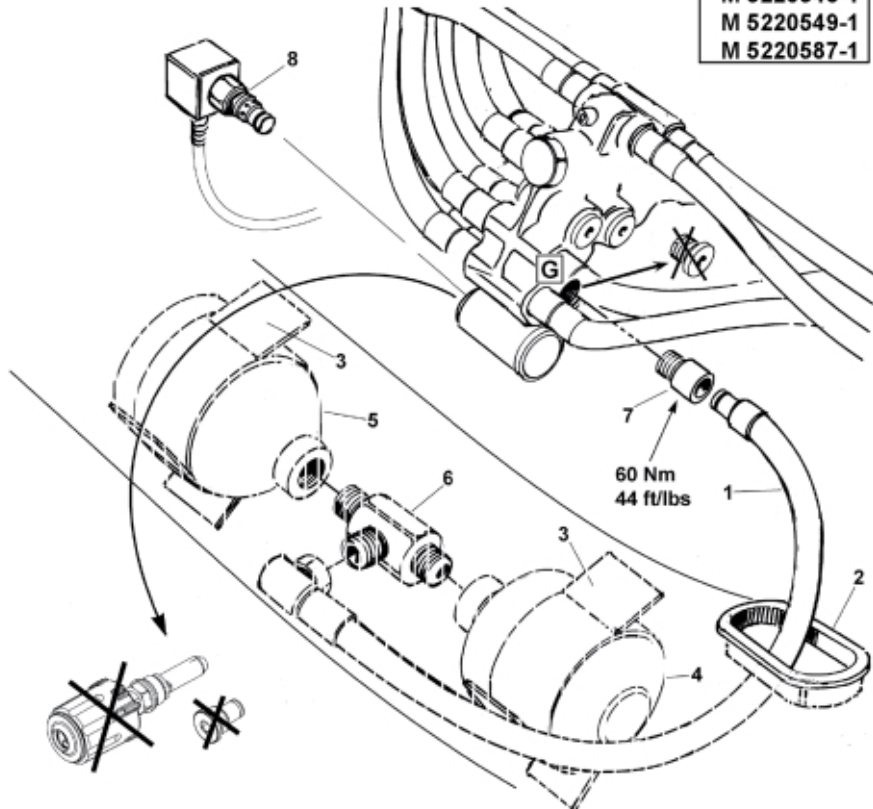

- M 5220539-1
- M 5220540-1
- M 5220548-1
- M 5220549-1
- M 5220587-1

- M 5220539-2
- M 5220540-2
- M 5220548-2
- M 5220549-2
- M 5220587-2

Description 2 acc
Part assemblies Suspension El. LCS
Specification Serial number to: 7332743

PartNo	Pos	Qty	Name	Specifications
5220539		1 PCS	Suspension El. LCS	7332743
9031147	1	1	Hose	3/8" L=800mm
5215111	2	1	Edge cover	
5215012	3	2	Bracket	
5033773	4	1	Accumulator	0,5L/22Bar
5034102	5	1	Accumulator	
11120516	6	1	T-Adapter	
9031324	7	1	Coupling	3/8"
10550264	8	1 PCS	Valve cpl.	
60062558	9	1 PCS	• Coil	
5220526		1 PCS	Shut off	
5033621		10	Cable tie	4.6x150