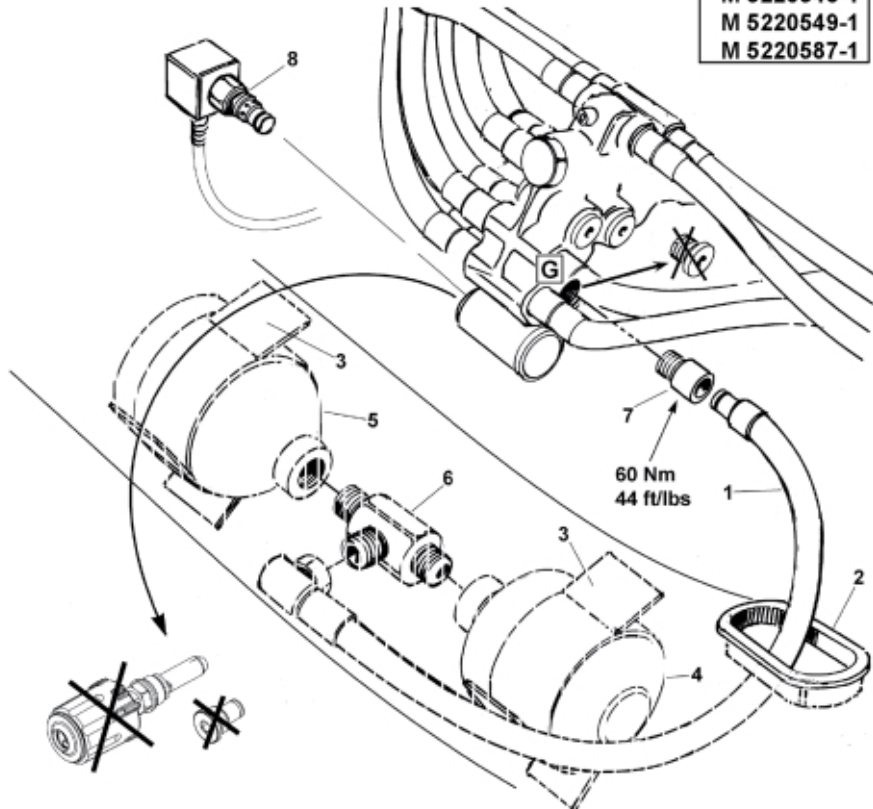

- M 5220539-1
- M 5220540-1
- M 5220548-1
- M 5220549-1
- M 5220587-1

- M 5220539-2
- M 5220540-2
- M 5220548-2
- M 5220549-2
- M 5220587-2

Description 2 acc
Part assemblies Suspension El. LCS
Specification Serial number to: 7332743

PartNo	Pos	Qty	Name	Specifications
5220540		1 PCS	Suspension El. LCS	7332743
9031147	1	1	Hose	3/8" L=800mm
5215111	2	1	Edge cover	
5215013	3	2	Bracket	
5033773	4	1	Accumulator	0,5L/22Bar
5034102	5	1	Accumulator	
11120516	6	1	T-Adapter	
9031324	7	1	Coupling	3/8"
10550264	8	1 PCS	Valve cpl.	
60062558	2	1 PCS	• Coil	
5220526		1 PCS	Shut off	
5033621		10	Cable tie	4.6x150