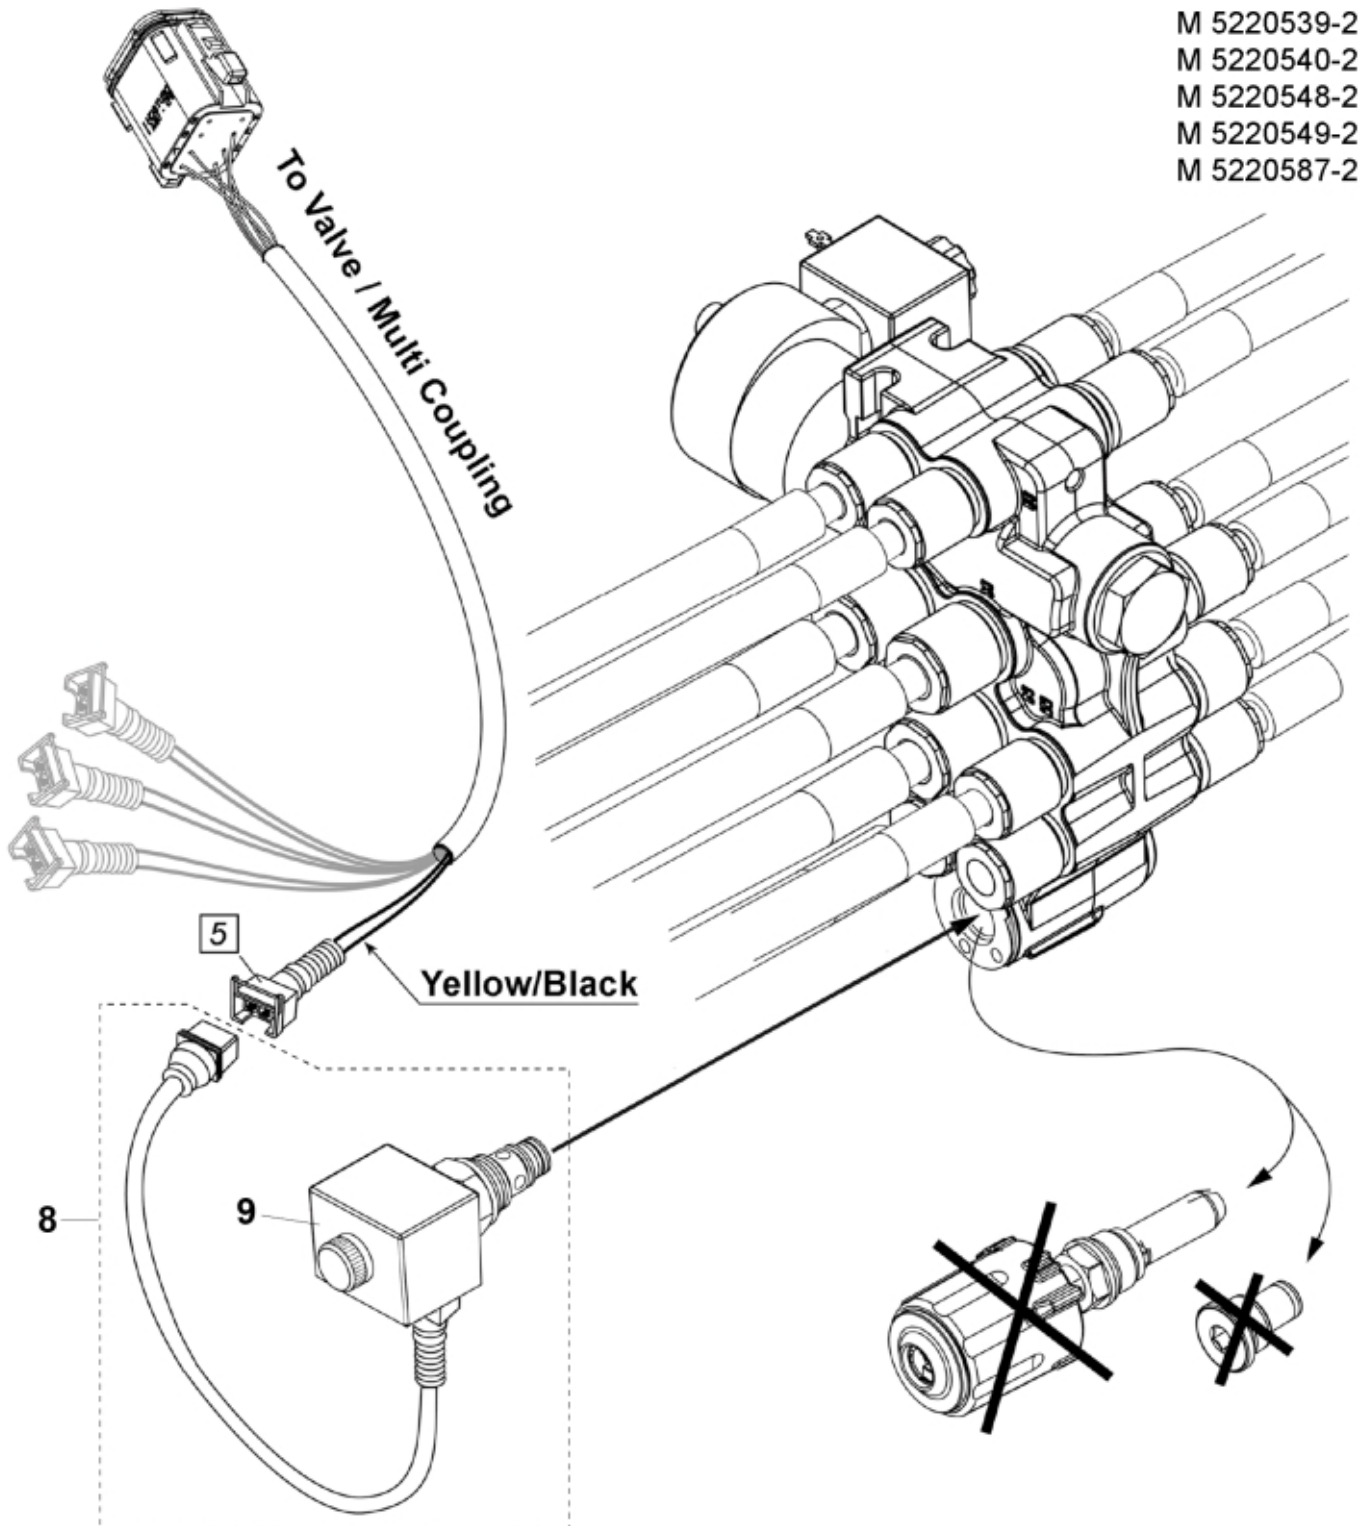

- M 5220539-1
- M 5220540-1
- M 5220548-1
- M 5220549-1
- M 5220587-1

- M 5220539-2
- M 5220540-2
- M 5220548-2
- M 5220549-2
- M 5220587-2

Description 2 acc
Part assemblies Suspension El. LCS
Specification Serial number to: 7332743

PartNo	Pos	Qty	Name	Specifications
5220540		1 PCS	Suspension El. LCS	7332743
9031147	1	1	Hose	3/8" L=800mm
5215111	2	1	Edge cover	
5215013	3	2	Bracket	
5033773	4	1	Accumulator	0,5L/22Bar
5034102	5	1	Accumulator	
11120516	6	1	T-Adapter	
9031324	7	1	Coupling	3/8"
10550264	8	1 PCS	Valve cpl.	
60062558	2	1 PCS	• Coil	
5220526		1 PCS	Shut off	
5033621		10	Cable tie	4.6x150