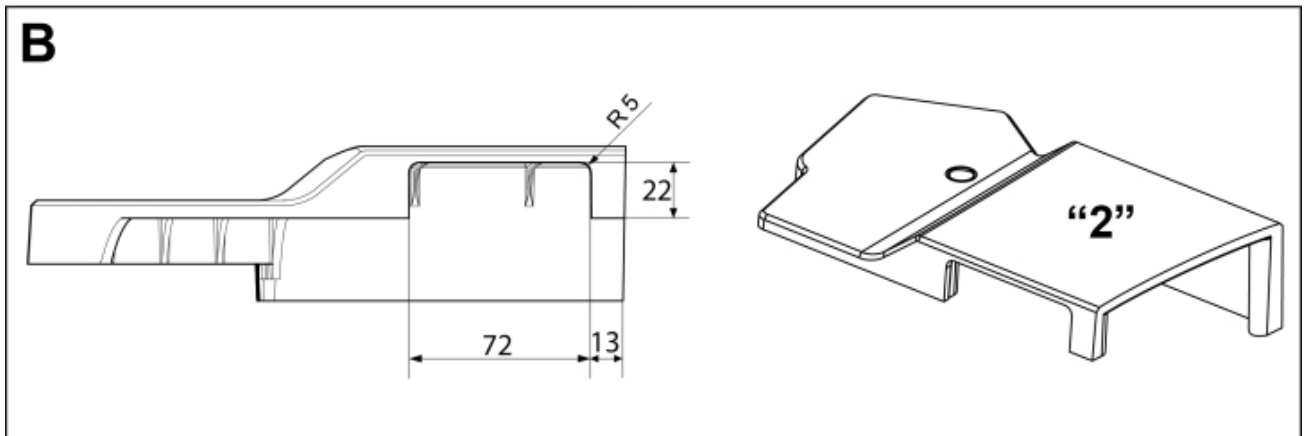

M 5220517-1
M 5220518-1
M 5220519-1
M 5220583-1

M 5220517-518-519-583-2

Part assemblies 4th service LCS
Specification DM

PartNo	Pos	Qty	Name	Specification
5220518		1 PCS	4th service LCS	DM
5219189	1	1 PCS	Bracket Extension	
10550260	2	1 PCS	Diverter valve	
5219183	3	1	Hose guide	
5011554	4	6	Nut	Loc-King M10
5006002	5	4	Screw	MVBF 10x30
5006003	6	2	Screw	MVBF 10x40
9031522		1 PCS	Hose kit	
5220303	7	1	• Bracket	
9032614	8	2 PCS	• Hose	3/8" L=1150mm (9031475)
5022159	9	1	• Washer, blue	
5022157	10	1	• Washer, red	
5044129	11	2	• Dust Cover	
5044940	12	2	• Coupling	3/8" Male
				
5021959		1 PCS	Switch cpl.	