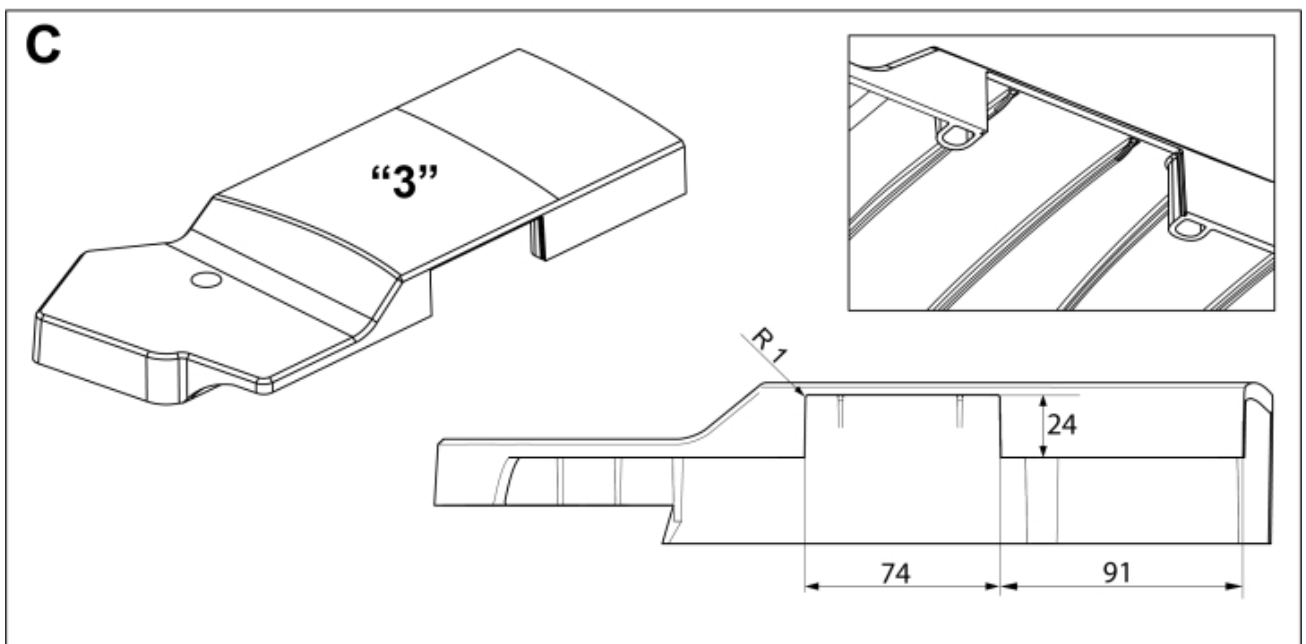

M 5220517-1
M 5220518-1
M 5220519-1
M 5220583-1

M 5220517-518-519-583-2

Part assemblies		4th service LCS		
Specification		Specification: DM		
PartNo	Pos	Qty	Name	Specifications
5220518		1 PCS	4th service LCS	DM
5219189	1	1 PCS	Bracket Extension	
10550260	2	1 PCS	Diverter valve	
5219183	3	1	Hose guide	
5011554	4	6	Nut	Loc-King M10
5006002	5	4	Screw	MVBF 10x30
5006003	6	2	Screw	MVBF 10x40
9031522		1 PCS	Hose kit	
5220303	7	1	• Bracket	
9032614	8	2 PCS	• Hose	3/8" L=1150mm (9031475)
5022159	9	1	• Washer, blue	
5022157	10	1	• Washer, red	
5044129	11	2	• Dust Cover	1/2" Male
5044940	12	2	• Coupling	ISO-A 1/2" Male - G3/8
5021959		1 PCS	Switch cpl.	