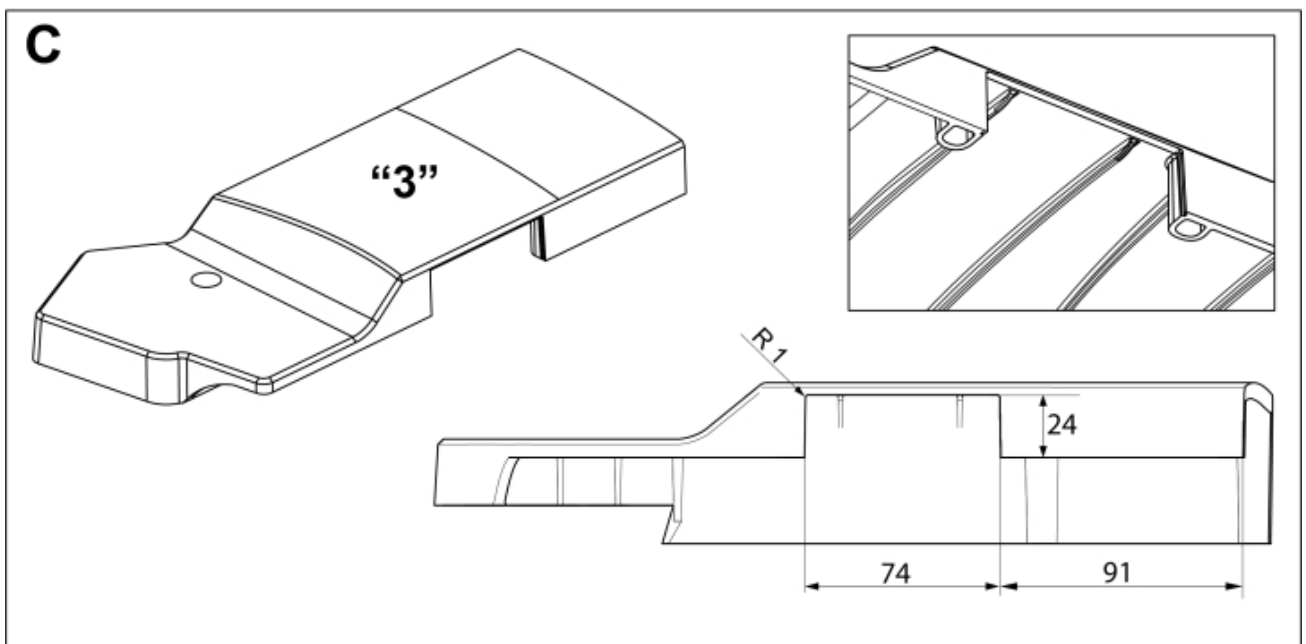

M 5220517-1
M 5220518-1
M 5220519-1
M 5220583-1

M 5220517-518-519-583-2

Part assemblies 4th service LCS
Specification DM

PartNo	Pos	Qty	Name	Specification
5220518		1 PCS	4th service LCS	DM
5219189	1	1 PCS	Bracket Extension	
10550260	2	1 PCS	Diverter valve	
5219183	3	1	Hose guide	
5011554	4	6	Nut	Loc-King M10
5006002	5	4	Screw	MVBF 10x30
5006003	6	2	Screw	MVBF 10x40
9031522		1 PCS	Hose kit	
5220303	7	1	• Bracket	
9032614	8	2 PCS	• Hose	3/8" L=1150mm (9031475)
5022159	9	1	• Washer, blue	
5022157	10	1	• Washer, red	
5044129	11	2	• Dust Cover	
5044940	12	2	• Coupling	3/8" Male
				
5021959		1 PCS	Switch cpl.	