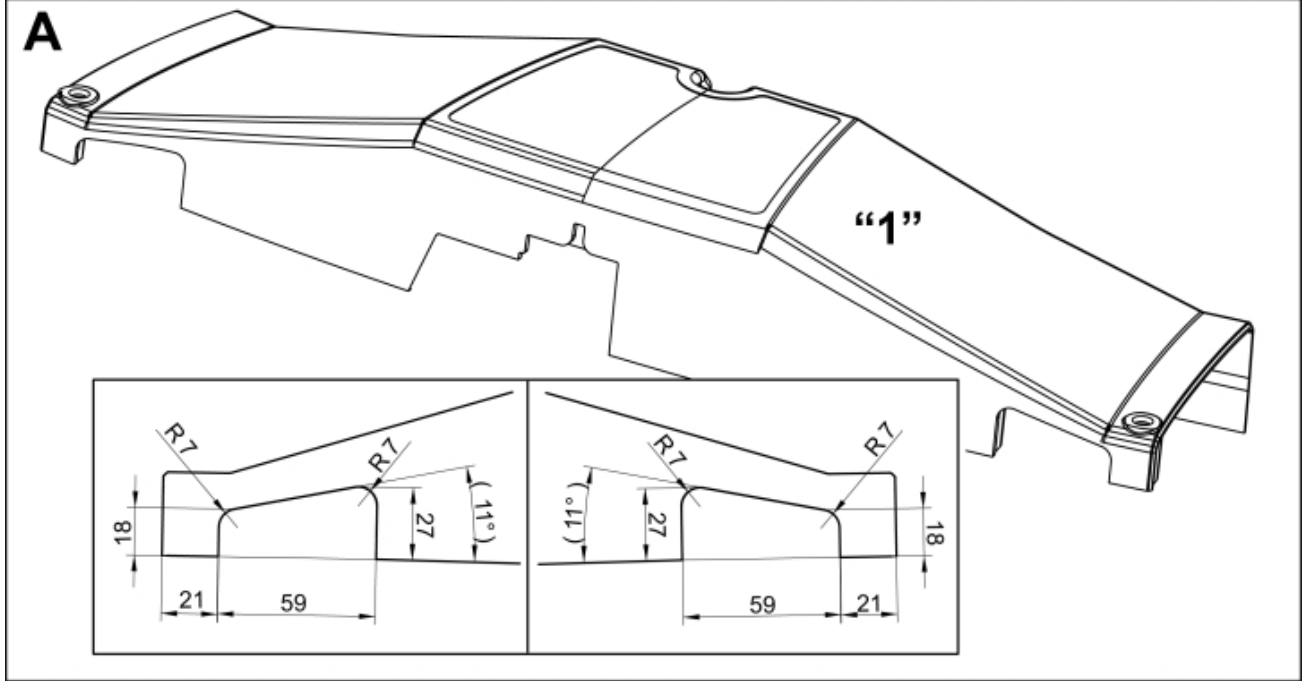

M 5220517-1
M 5220518-1
M 5220519-1
M 5220583-1

M 5220517-518-519-583-2

Part assemblies 4th service LCS
Specification DM

PartNo	Pos	Qty	Name	Specification
5220518		1 PCS	4th service LCS	DM
5219189	1	1 PCS	Bracket Extension	
10550260	2	1 PCS	Diverter valve	
5219183	3	1	Hose guide	
5011554	4	6	Nut	Loc-King M10
5006002	5	4	Screw	MVBF 10x30
5006003	6	2	Screw	MVBF 10x40
9031522		1 PCS	Hose kit	
5220303	7	1	• Bracket	
9032614	8	2 PCS	• Hose	3/8" L=1150mm (9031475)
5022159	9	1	• Washer, blue	
5022157	10	1	• Washer, red	
5044129	11	2	• Dust Cover	
5044940	12	2	• Coupling	3/8" Male
				
5021959		1 PCS	Switch cpl.	