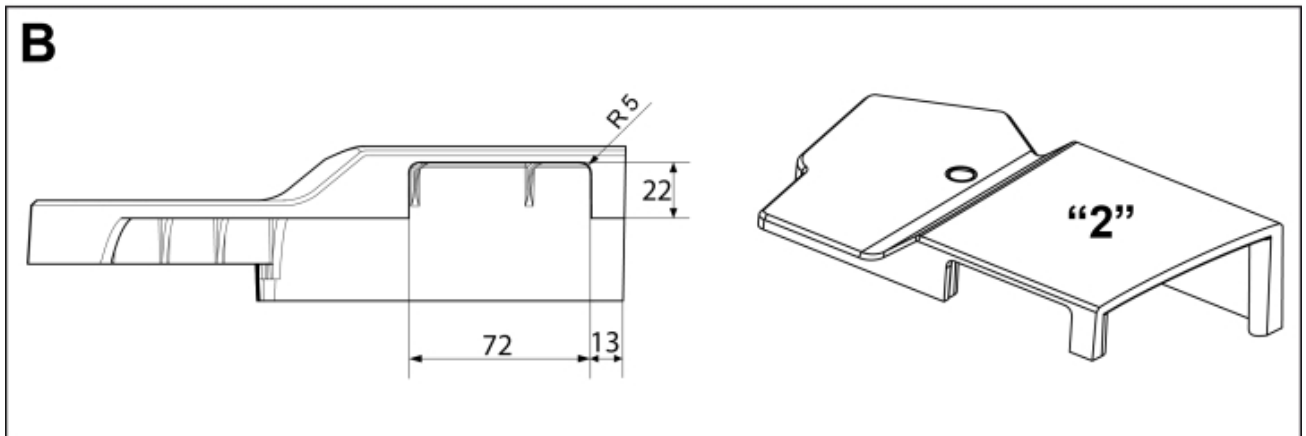

M 5220517-1
M 5220518-1
M 5220519-1
M 5220583-1

M 5220517-518-519-583-2

Part assemblies		4th service LCS		
Specification		Specification: DM		
PartNo	Pos	Qty	Name	Specifications
5220518		1 PCS	4th service LCS	DM
5219189	1	1 PCS	Bracket Extension	
10550260	2	1 PCS	Diverter valve	
5219183	3	1	Hose guide	
5011554	4	6	Nut	Loc-King M10
5006002	5	4	Screw	MVBF 10x30
5006003	6	2	Screw	MVBF 10x40
9031522		1 PCS	Hose kit	
5220303	7	1	• Bracket	
9032614	8	2 PCS	• Hose	3/8" L=1150mm (9031475)
5022159	9	1	• Washer, blue	
5022157	10	1	• Washer, red	
5044129	11	2	• Dust Cover	1/2" Male
5044940	12	2	• Coupling	ISO-A 1/2" Male - G3/8
5021959		1 PCS	Switch cpl.	