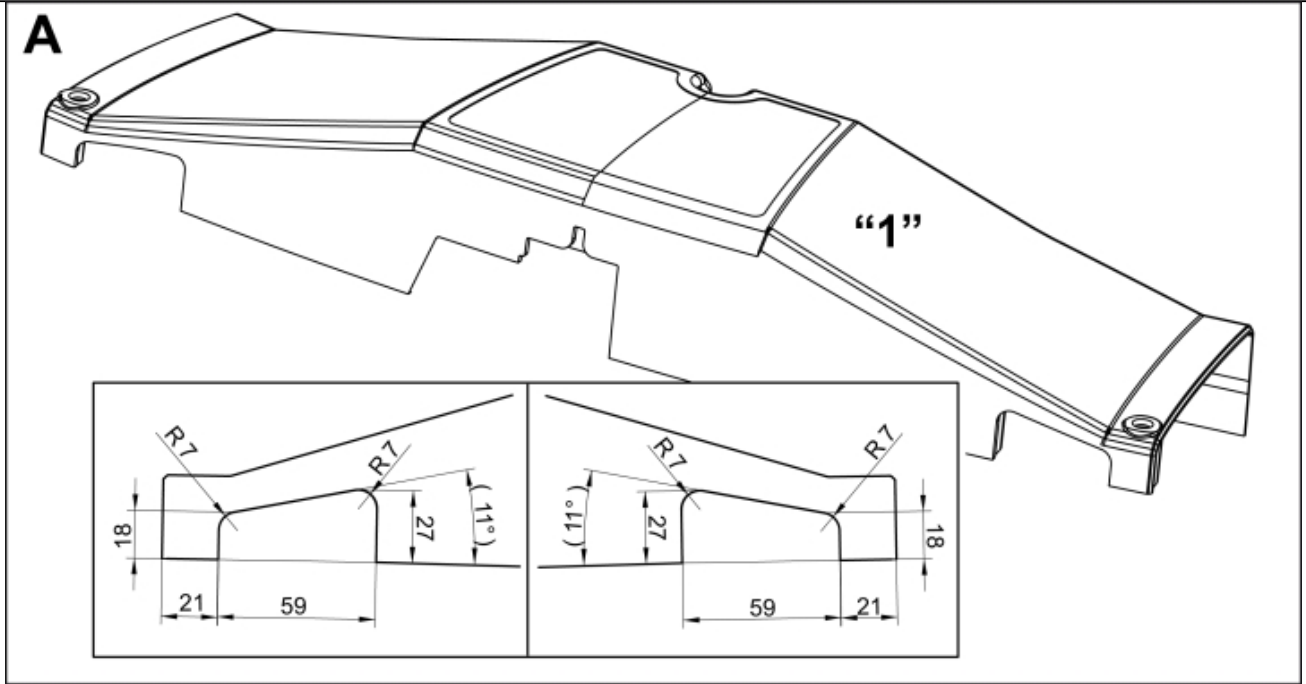

M 5220517-1
M 5220518-1
M 5220519-1
M 5220583-1

M 5220517-518-519-583-2

Part assemblies		4th service LCS		
Specification		Specification: DM		
PartNo	Pos	Qty	Name	Specifications
5220518		1 PCS	4th service LCS	DM
5219189	1	1 PCS	Bracket Extension	
10550260	2	1 PCS	Diverter valve	
5219183	3	1	Hose guide	
5011554	4	6	Nut	Loc-King M10
5006002	5	4	Screw	MVBF 10x30
5006003	6	2	Screw	MVBF 10x40
9031522		1 PCS	Hose kit	
5220303	7	1	• Bracket	
9032614	8	2 PCS	• Hose	3/8" L=1150mm (9031475)
5022159	9	1	• Washer, blue	
5022157	10	1	• Washer, red	
5044129	11	2	• Dust Cover	1/2" Male
5044940	12	2	• Coupling	ISO-A 1/2" Male - G3/8
5021959		1 PCS	Switch cpl.	