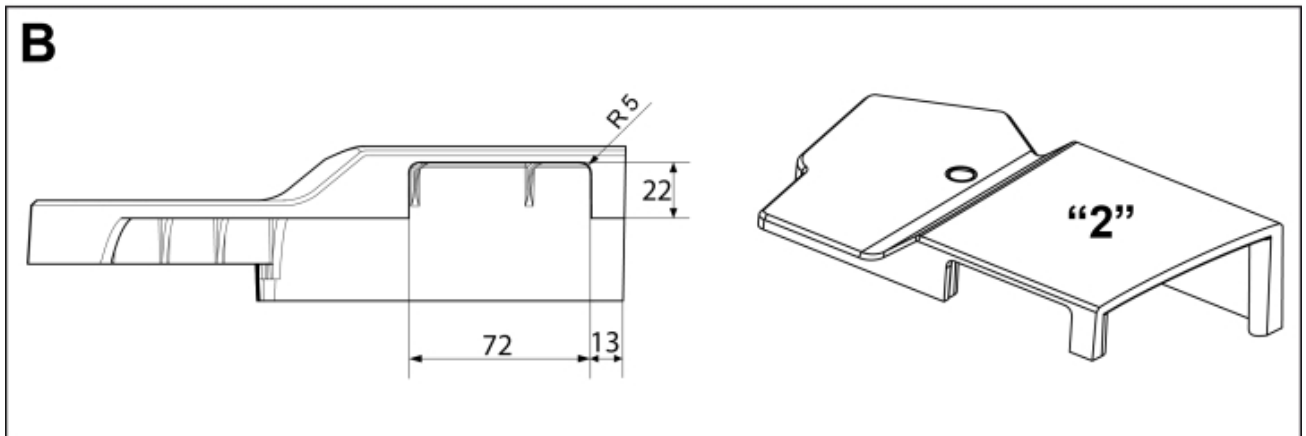

M 5220517-1
M 5220518-1
M 5220519-1
M 5220583-1

M 5220517-518-519-583-2

Part assemblies		4th service LCS		
Specification		Specification: DS		
PartNo	Pos	Qty	Name	Specifications
5220519		1 PCS	4th service LCS	DS
5219189	1	1 PCS	Bracket Extension	
10550260	2	1 PCS	Diverter valve	
5219183	3	1	Hose guide	
5011554	4	6	Nut	Loc-King M10
5006002	5	4	Screw	MVBF 10x30
5006003	6	2	Screw	MVBF 10x40
9031521		1 PCS	Hose kit	
5220303	7	1	• Bracket	
9032613	8	2 PCS	• Hose	3/8" L=1050mm (9031474)
5022159	9	1	• Washer, blue	
5022157	10	1	• Washer, red	
5044129	11	2	• Dust Cover	1/2" Male
5044940	12	2	• Coupling	ISO-A 1/2" Male - G3/8
5221959		1 PCS	Insert kit w. 3 switches	