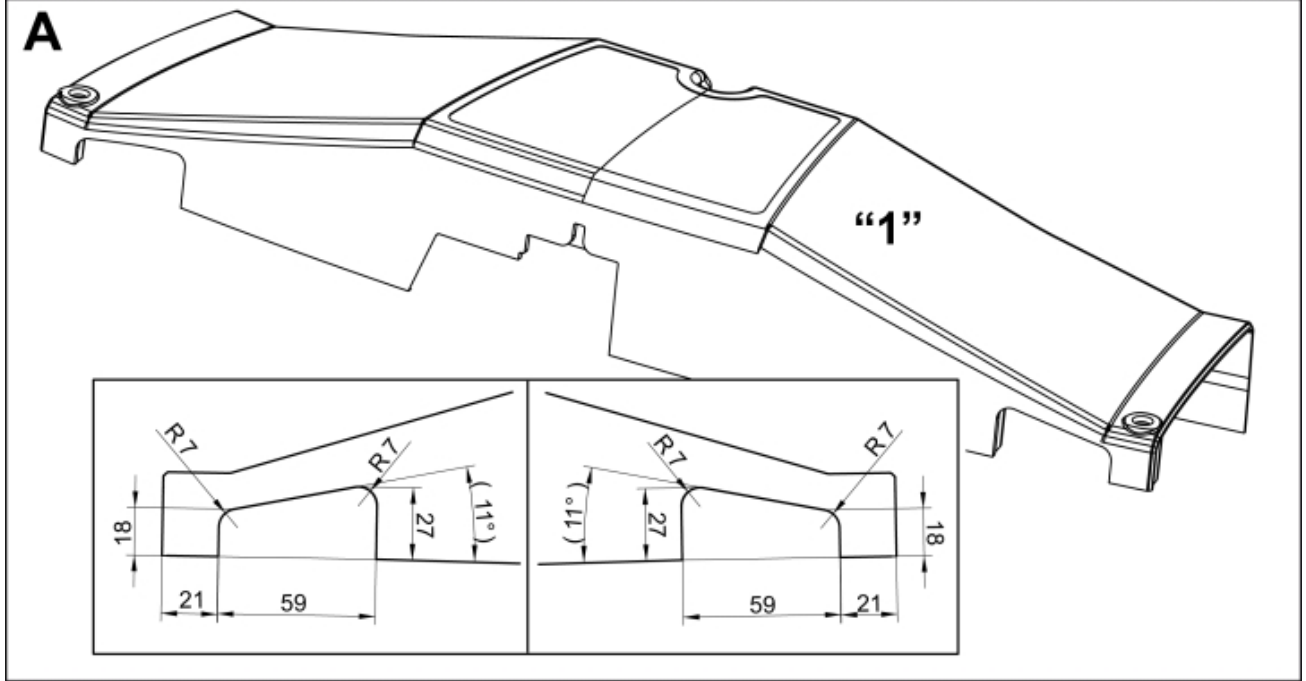

M 5220517-1
M 5220518-1
M 5220519-1
M 5220583-1

M 5220517-518-519-583-2

Part assemblies		4th service LCS		
Specification		Specification: DS		
PartNo	Pos	Qty	Name	Specifications
5220519		1 PCS	4th service LCS	DS
5219189	1	1 PCS	Bracket Extension	
10550260	2	1 PCS	Diverter valve	
5219183	3	1	Hose guide	
5011554	4	6	Nut	Loc-King M10
5006002	5	4	Screw	MVBF 10x30
5006003	6	2	Screw	MVBF 10x40
9031521		1 PCS	Hose kit	
5220303	7	1	• Bracket	
9032613	8	2 PCS	• Hose	3/8" L=1050mm (9031474)
5022159	9	1	• Washer, blue	
5022157	10	1	• Washer, red	
5044129	11	2	• Dust Cover	1/2" Male
5044940	12	2	• Coupling	ISO-A 1/2" Male - G3/8
5221959		1 PCS	Insert kit w. 3 switches	