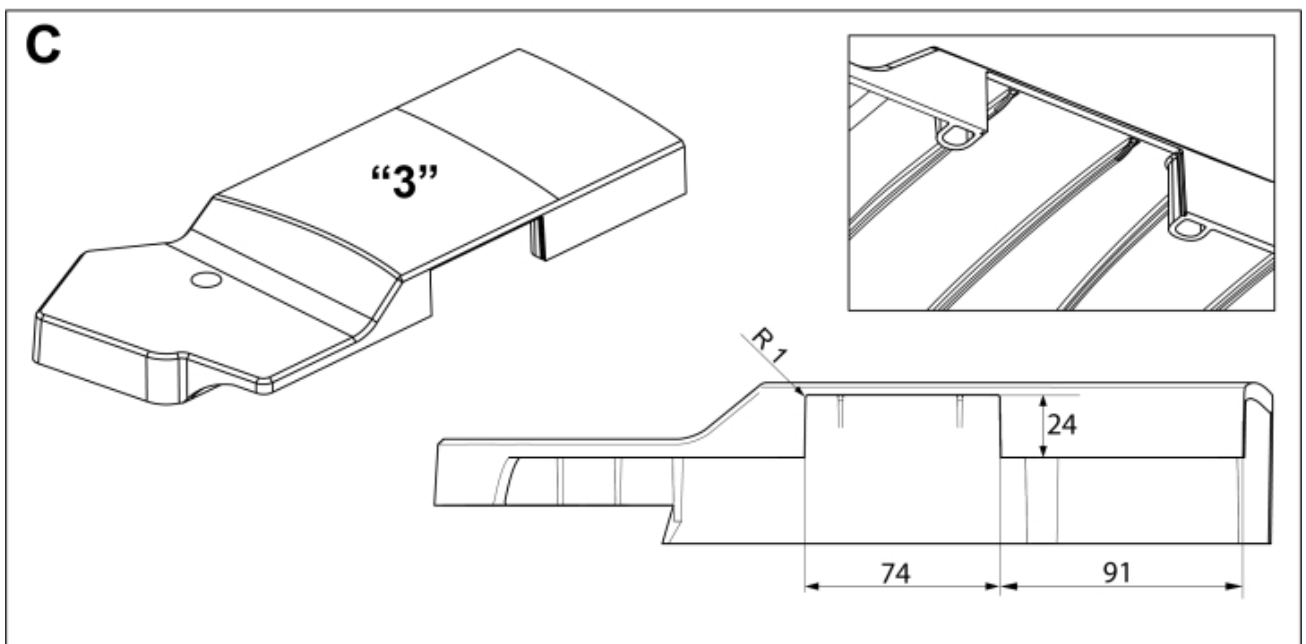

M 5220517-1
M 5220518-1
M 5220519-1
M 5220583-1

M 5220517-518-519-583-2

Part assemblies		4th service LCS		
Specification		Specification: DS		
PartNo	Pos	Qty	Name	Specifications
5220519		1 PCS	4th service LCS	DS
5219189	1	1 PCS	Bracket Extension	
10550260	2	1 PCS	Diverter valve	
5219183	3	1	Hose guide	
5011554	4	6	Nut	Loc-King M10
5006002	5	4	Screw	MVBF 10x30
5006003	6	2	Screw	MVBF 10x40
9031521		1 PCS	Hose kit	
5220303	7	1	• Bracket	
9032613	8	2 PCS	• Hose	3/8" L=1050mm (9031474)
5022159	9	1	• Washer, blue	
5022157	10	1	• Washer, red	
5044129	11	2	• Dust Cover	1/2" Male
5044940	12	2	• Coupling	ISO-A 1/2" Male - G3/8
5221959		1 PCS	Insert kit w. 3 switches	