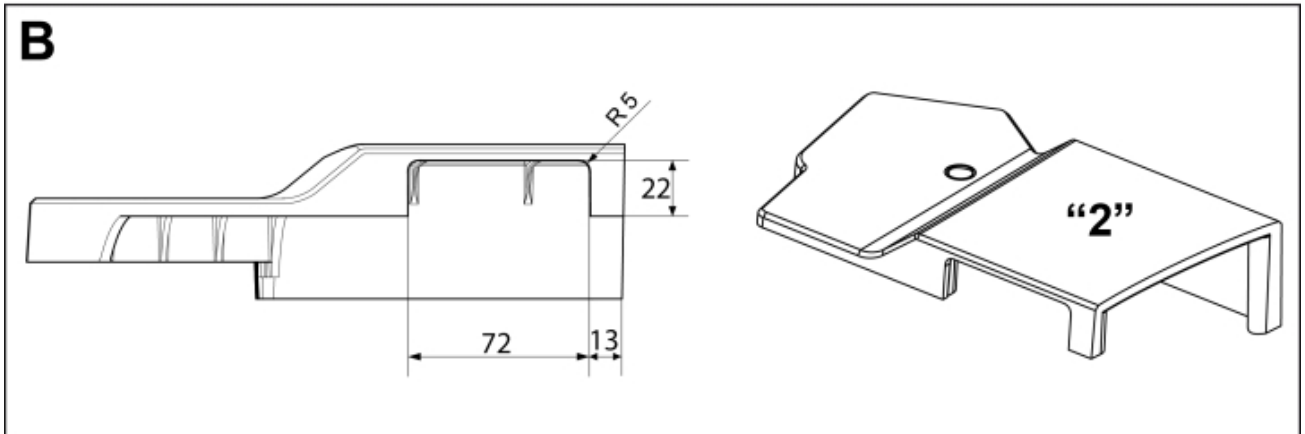

M 5220517-1  
M 5220518-1  
M 5220519-1  
M 5220583-1

M 5220517-518-519-583-2

<b>Part assemblies</b>		4th service LCS		
<b>Specification</b>		Specification: DL		
<b>PartNo</b>	<b>Pos</b>	<b>Qty</b>	<b>Name</b>	<b>Specifications</b>
5220517		1 PCS	4th service LCS	DL
5219189	1	1 PCS	Bracket Extension	
10550260	2	1 PCS	Diverter valve	
5219183	3	1	Hose guide	
5011554	4	6	Nut	Loc-King M10
5006002	5	4	Screw	MVBF 10x30
5006003	6	2	Screw	MVBF 10x40
9031523		1 PCS	Hose kit	
5220303	7	1	• Bracket	
9032615	8	2 PCS	• Hose	3/8" L=1300mm (9031476)
5022159	9	1	• Washer, blue	
5022157	10	1	• Washer, red	
5044129	11	2	• Dust Cover	1/2" Male
5044940	12	2	• Coupling	ISO-A 1/2" Male - G3/8
5221959		1 PCS	Insert kit w. 3 switches	