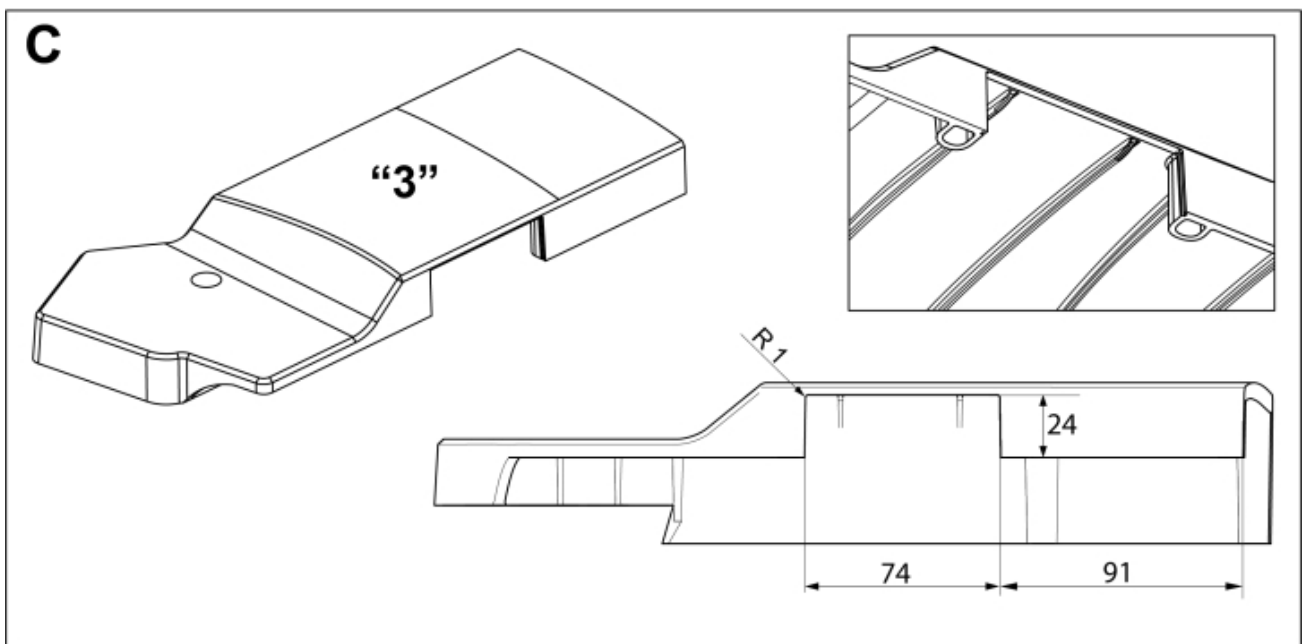

M 5220517-1  
M 5220518-1  
M 5220519-1  
M 5220583-1

M 5220517-518-519-583-2

**Part assemblies** 4th service LCS  
**Specification** Specification: DL

PartNo	Pos	Qty	Name	Specification
5220517		1 PCS	4th service LCS	DL
5219189	1	1 PCS	Bracket Extension	
10550260	2	1 PCS	Diverter valve	
5219183	3	1	Hose guide	
5011554	4	6	Nut	Loc-King M10
5006002	5	4	Screw	MVBF 10x30
5006003	6	2	Screw	MVBF 10x40
9031523		1 PCS	Hose kit	
5220303	7	1	• Bracket	
9032615	8	2 PCS	• Hose	3/8" L=1300mm (9031476)
5022159	9	1	• Washer, blue	
5022157	10	1	• Washer, red	
5044129	11	2	• Dust Cover	
5044940	12	2	• Coupling	3/8" Male
5221959		1 PCS	Insert 3 switches Kit	