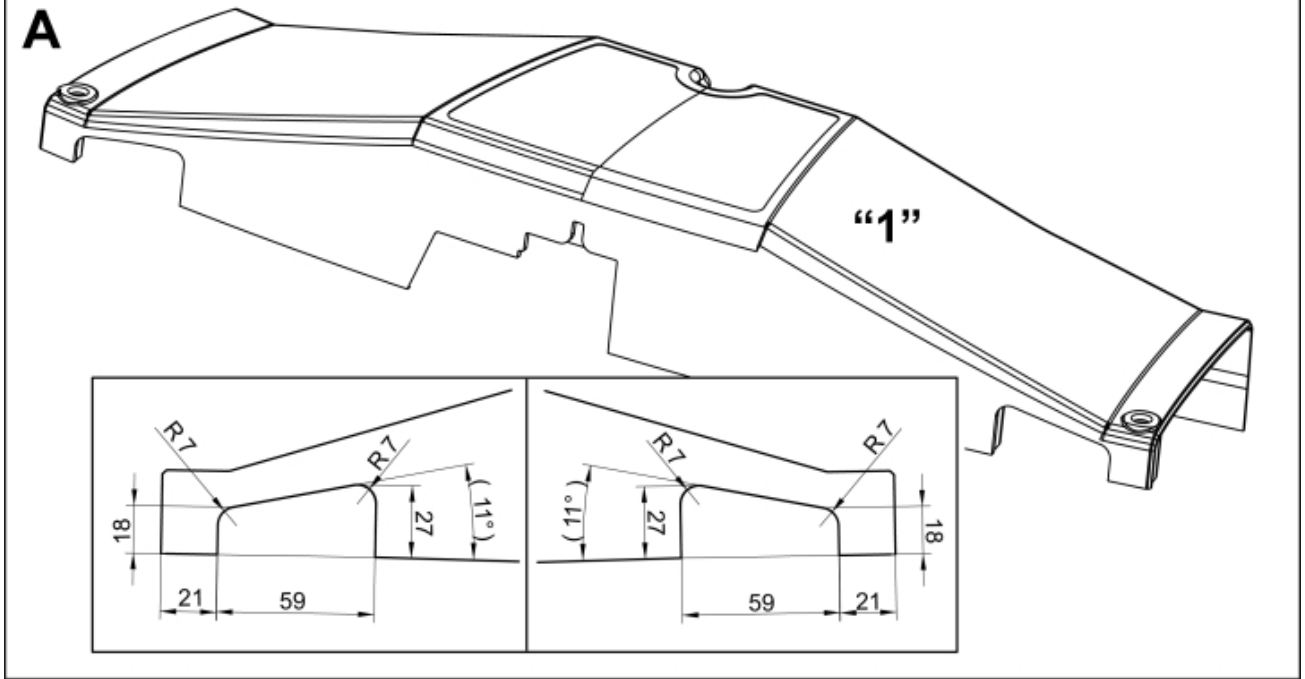

M 5220517-1  
M 5220518-1  
M 5220519-1  
M 5220583-1

M 5220517-518-519-583-2

<b>Part assemblies</b>		4th service LCS		
<b>Specification</b>		Specification: DL		
<b>PartNo</b>	<b>Pos</b>	<b>Qty</b>	<b>Name</b>	<b>Specifications</b>
5220517		1 PCS	4th service LCS	DL
5219189	1	1 PCS	Bracket Extension	
10550260	2	1 PCS	Diverter valve	
5219183	3	1	Hose guide	
5011554	4	6	Nut	Loc-King M10
5006002	5	4	Screw	MVBF 10x30
5006003	6	2	Screw	MVBF 10x40
9031523		1 PCS	Hose kit	
5220303	7	1	• Bracket	
9032615	8	2 PCS	• Hose	3/8" L=1300mm (9031476)
5022159	9	1	• Washer, blue	
5022157	10	1	• Washer, red	
5044129	11	2	• Dust Cover	1/2" Male
5044940	12	2	• Coupling	ISO-A 1/2" Male - G3/8
5221959		1 PCS	Insert kit w. 3 switches	