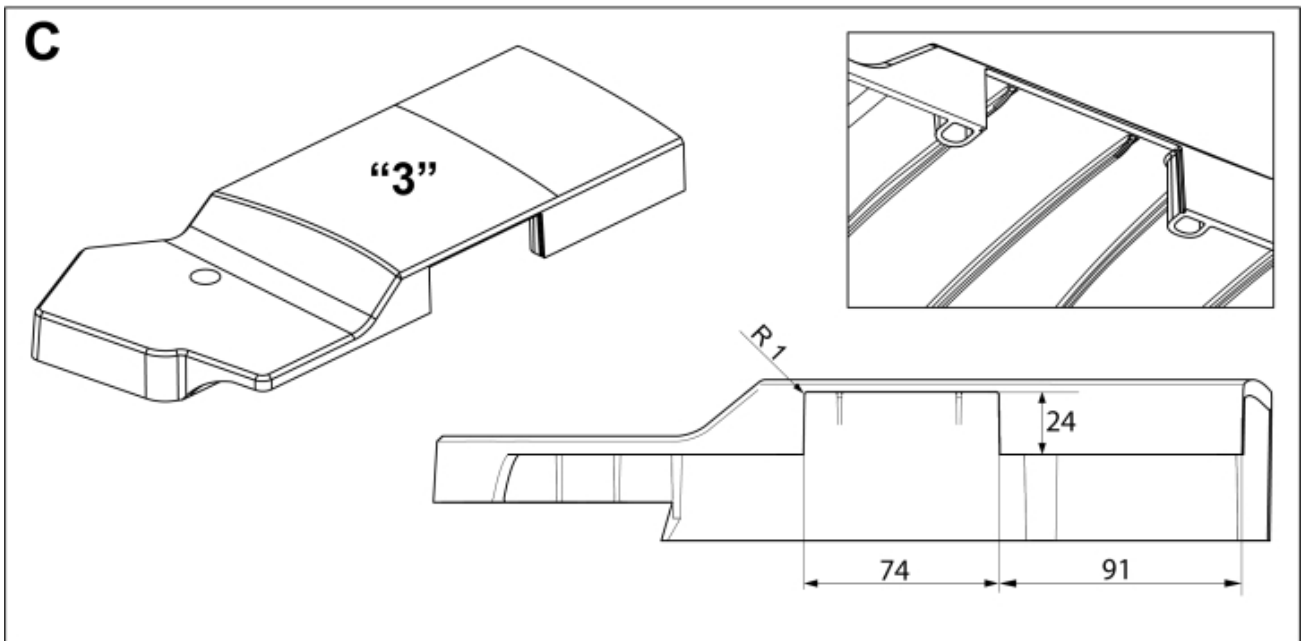

M 5220517-1  
M 5220518-1  
M 5220519-1  
M 5220583-1

M 5220517-518-519-583-2

<b>Part assemblies</b>		4th service LCS		
<b>Specification</b>		Specification: DL		
<b>PartNo</b>	<b>Pos</b>	<b>Qty</b>	<b>Name</b>	<b>Specifications</b>
5220517		1 PCS	4th service LCS	DL
5219189	1	1 PCS	Bracket Extension	
10550260	2	1 PCS	Diverter valve	
5219183	3	1	Hose guide	
5011554	4	6	Nut	Loc-King M10
5006002	5	4	Screw	MVBF 10x30
5006003	6	2	Screw	MVBF 10x40
9031523		1 PCS	Hose kit	
5220303	7	1	• Bracket	
9032615	8	2 PCS	• Hose	3/8" L=1300mm (9031476)
5022159	9	1	• Washer, blue	
5022157	10	1	• Washer, red	
5044129	11	2	• Dust Cover	1/2" Male
5044940	12	2	• Coupling	ISO-A 1/2" Male - G3/8
5221959		1 PCS	Insert kit w. 3 switches	