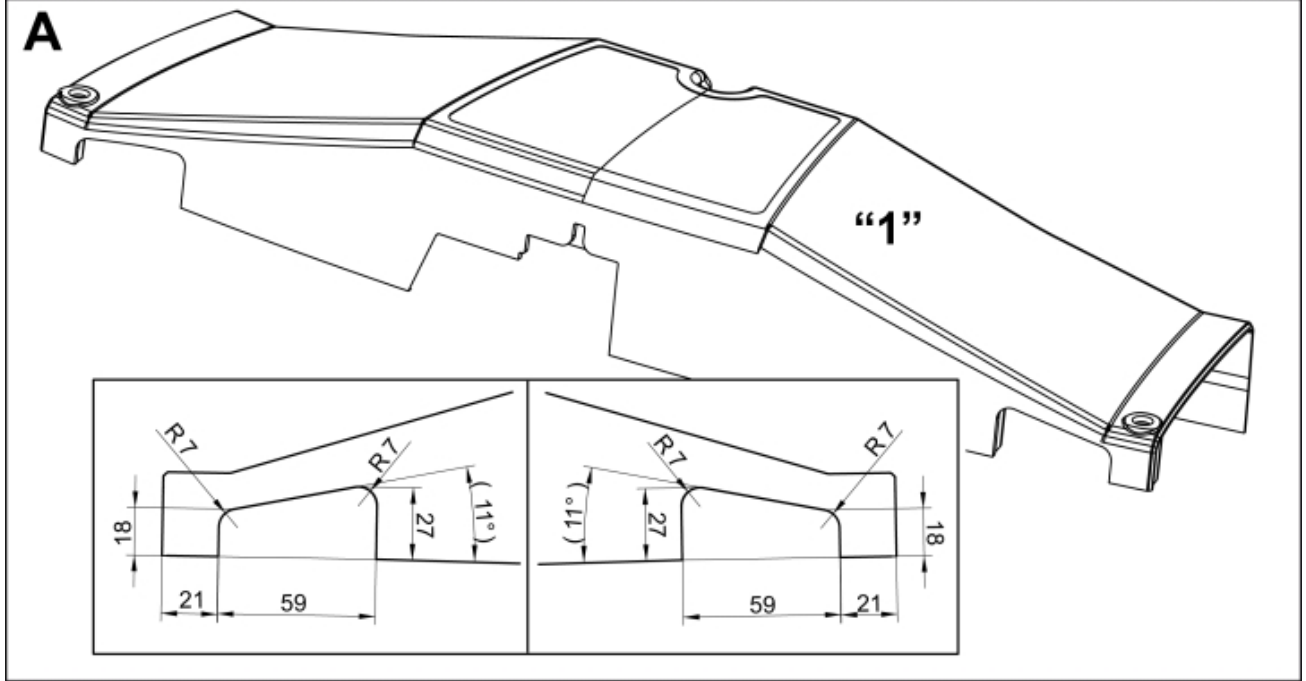

M 5220517-1  
M 5220518-1  
M 5220519-1  
M 5220583-1

M 5220517-518-519-583-2

**Part assemblies** 4th service LCS  
**Specification** Specification: DL

PartNo	Pos	Qty	Name	Specification
5220517		1 PCS	4th service LCS	DL
5219189	1	1 PCS	Bracket Extension	
10550260	2	1 PCS	Diverter valve	
5219183	3	1	Hose guide	
5011554	4	6	Nut	Loc-King M10
5006002	5	4	Screw	MVBF 10x30
5006003	6	2	Screw	MVBF 10x40
9031523		1 PCS	Hose kit	
5220303	7	1	• Bracket	
9032615	8	2 PCS	• Hose	3/8" L=1300mm (9031476)
5022159	9	1	• Washer, blue	
5022157	10	1	• Washer, red	
5044129	11	2	• Dust Cover	
5044940	12	2	• Coupling	3/8" Male
5221959		1 PCS	Insert 3 switches Kit	