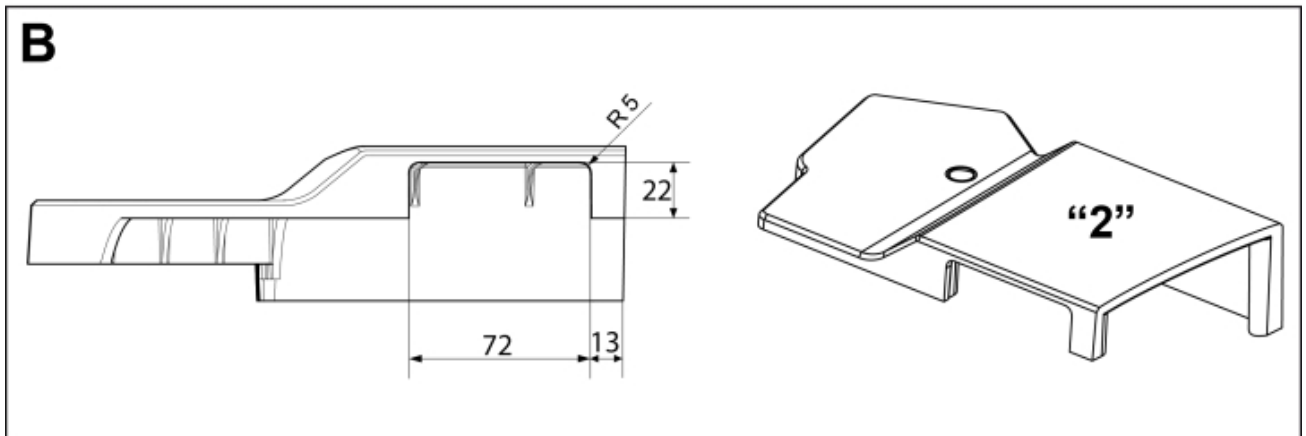

M 5220517-1  
M 5220518-1  
M 5220519-1  
M 5220583-1

M 5220517-518-519-583-2

**Part assemblies** 4th service LCS  
**Specification** Specification: DL

PartNo	Pos	Qty	Name	Specification
5220517		1 PCS	4th service LCS	DL
5219189	1	1 PCS	Bracket Extension	
10550260	2	1 PCS	Diverter valve	
5219183	3	1	Hose guide	
5011554	4	6	Nut	Loc-King M10
5006002	5	4	Screw	MVBF 10x30
5006003	6	2	Screw	MVBF 10x40
9031523		1 PCS	Hose kit	
5220303	7	1	• Bracket	
9032615	8	2 PCS	• Hose	3/8" L=1300mm (9031476)
5022159	9	1	• Washer, blue	
5022157	10	1	• Washer, red	
5044129	11	2	• Dust Cover	
5044940	12	2	• Coupling	3/8" Male
5221959		1 PCS	Insert 3 switches Kit	