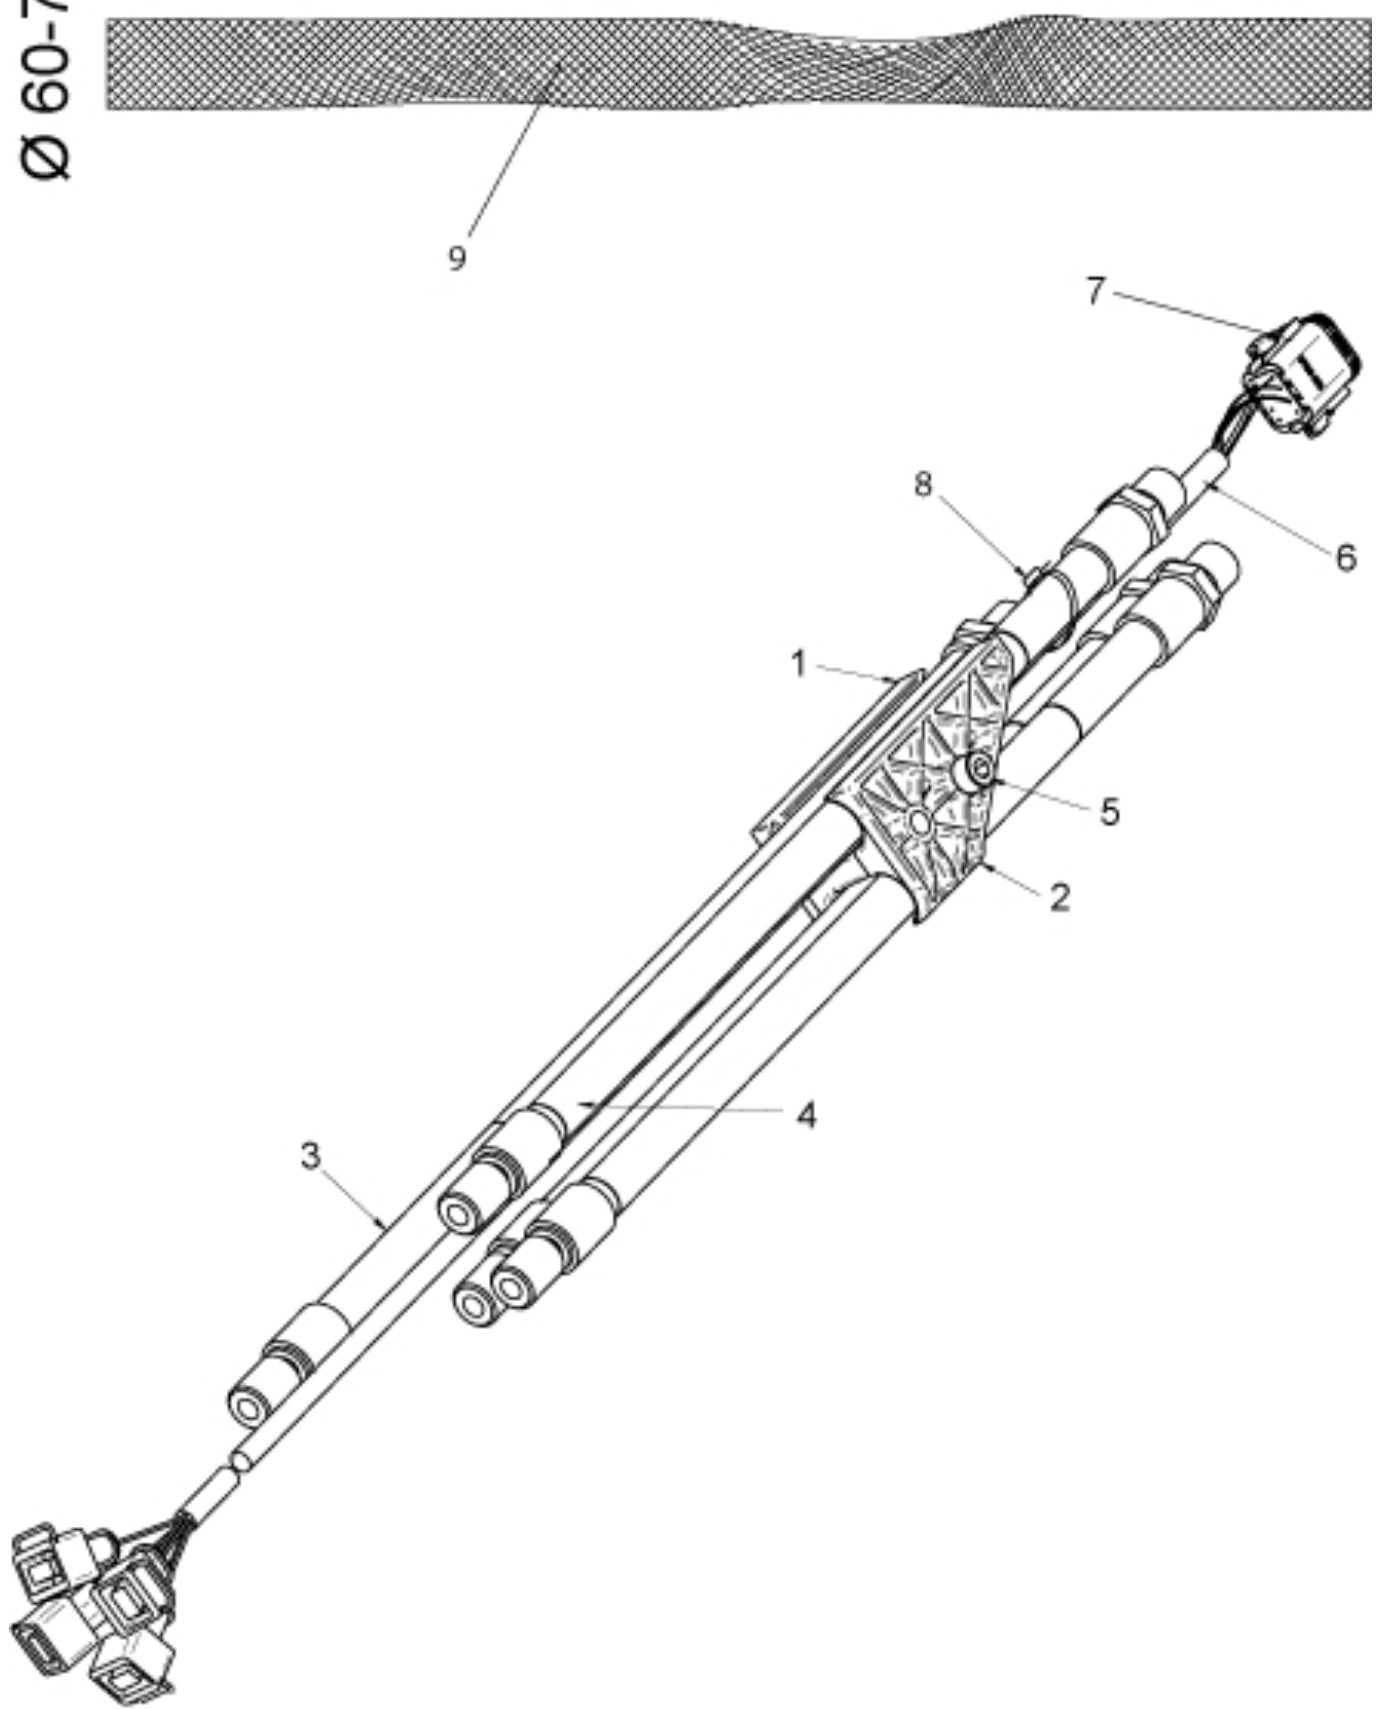

Ø 60-70

r9031643

Part assemblies Main hose kit

PartNo	Pos	Qty	Name	Specifications
5215052	1	1	Hose clamp	
5215051	2	1	Hose clamp	
9032540	3	1 PCS	Hose	1/2" L=2840mm (9031675)
9032512	4	3 PCS	Hose	1/2" L=2800mm (9031110)
5004918	5	1	Screw	MC6S 8x55
5102202	6	1	Cable	L=3600mm (5102126)
5101083	7	1	• Connector, male	8-Pole
5033621	8	5	Cable tie	4.6x150
5033894	9	1	Protection sleeve	800mm, D=60-70mm