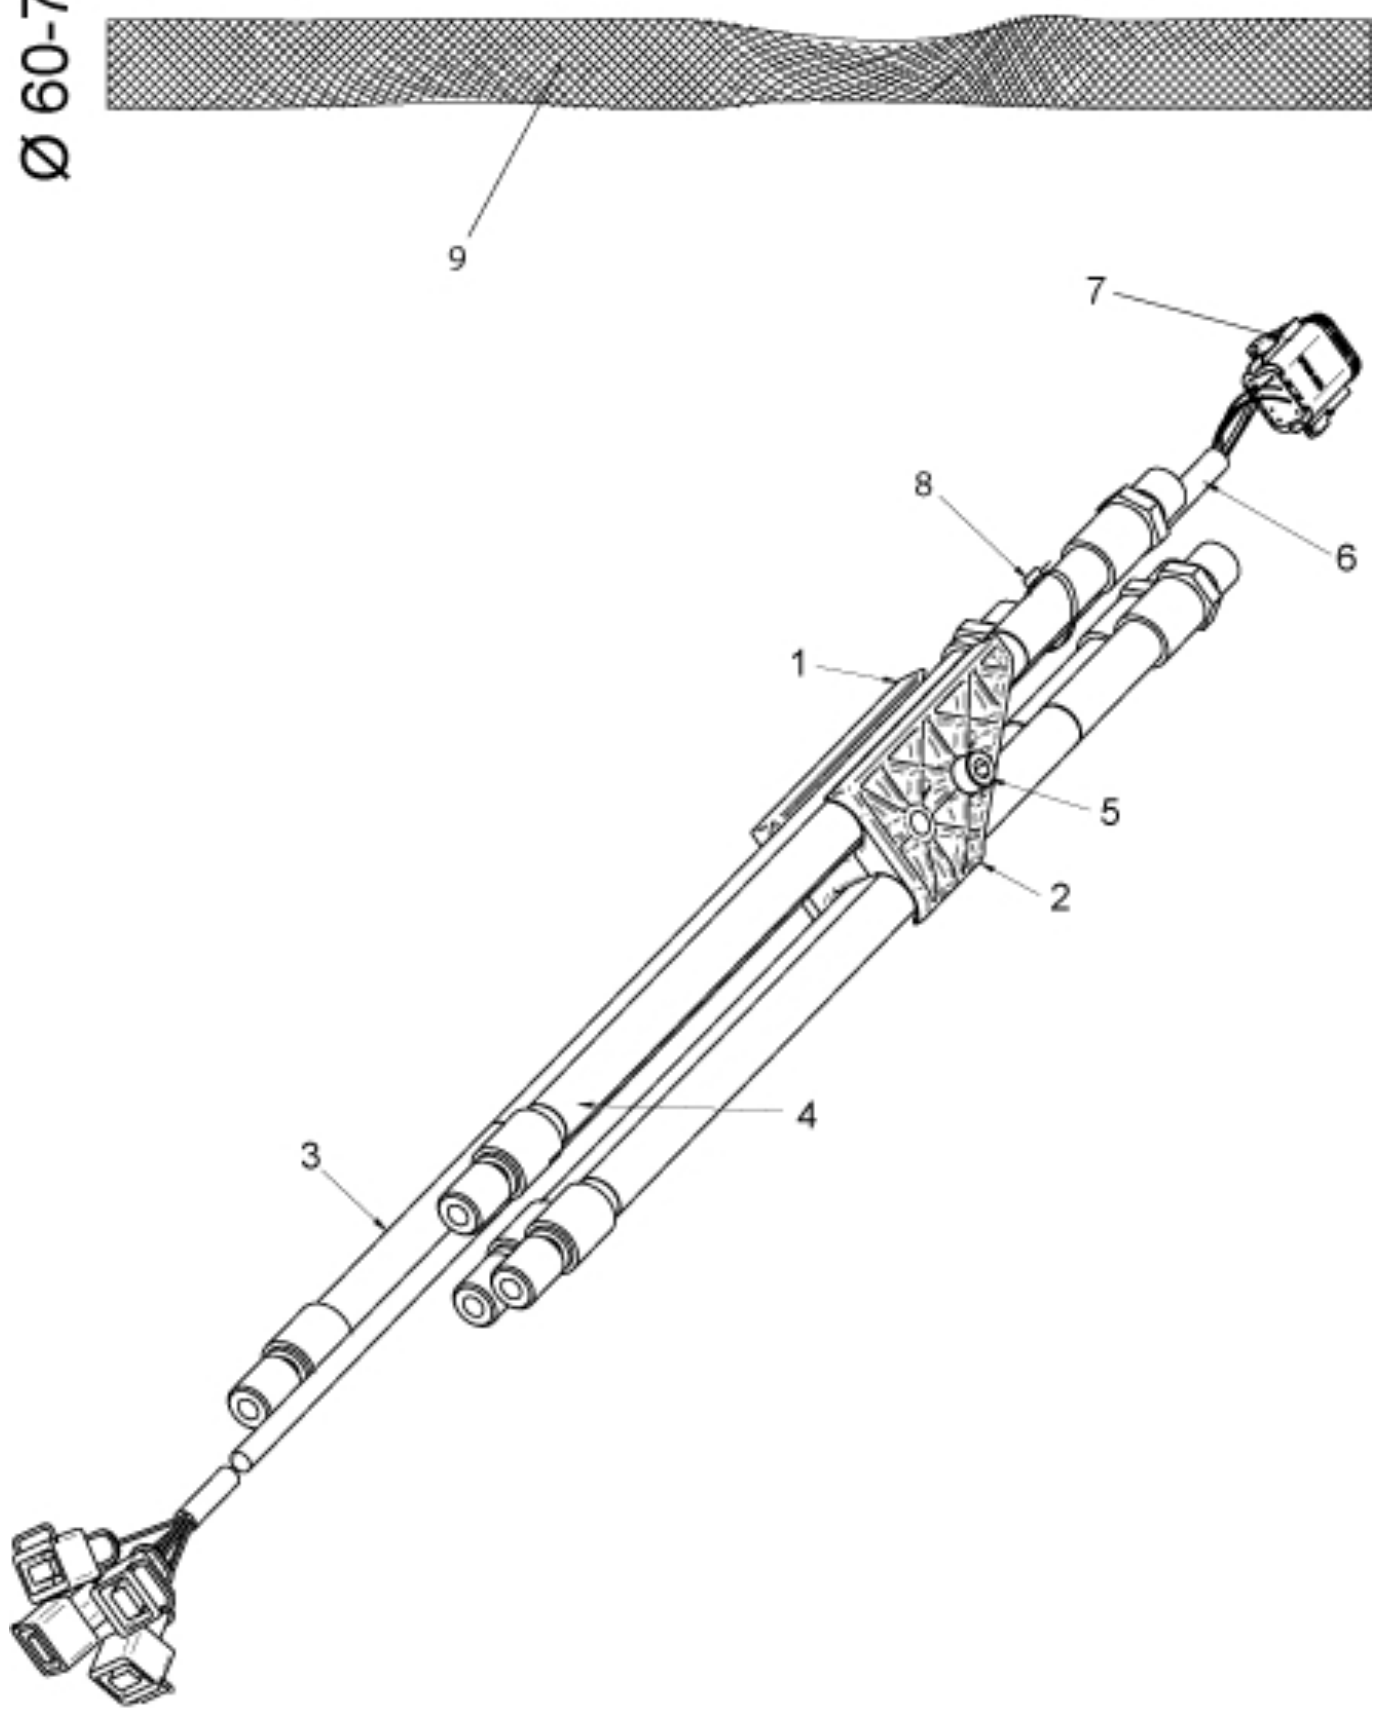

Ø 60-70

r9031643

---

**Part assemblies**      Main hose kit

---

<b>PartNo</b>	<b>Pos</b>	<b>Qty</b>	<b>Name</b>	<b>Specification</b>
5215052	1	1	Hose clamp	
5215051	2	1	Hose clamp	
9032540	3	1 PCS	Hose	1/2" L=2840mm (9031675)
9032512	4	3 PCS	Hose	1/2" L=2800mm (9031110)
5004918	5	1	Screw	MC6S 8x55
5102202	6	1	Cable	L=3600mm (5102126)
5101083	7	1	• Connector, male	8-Pole
5033621	8	5	Cable tie	
5033894	9	1	Protection sleeve	800mm, D=60-70mm