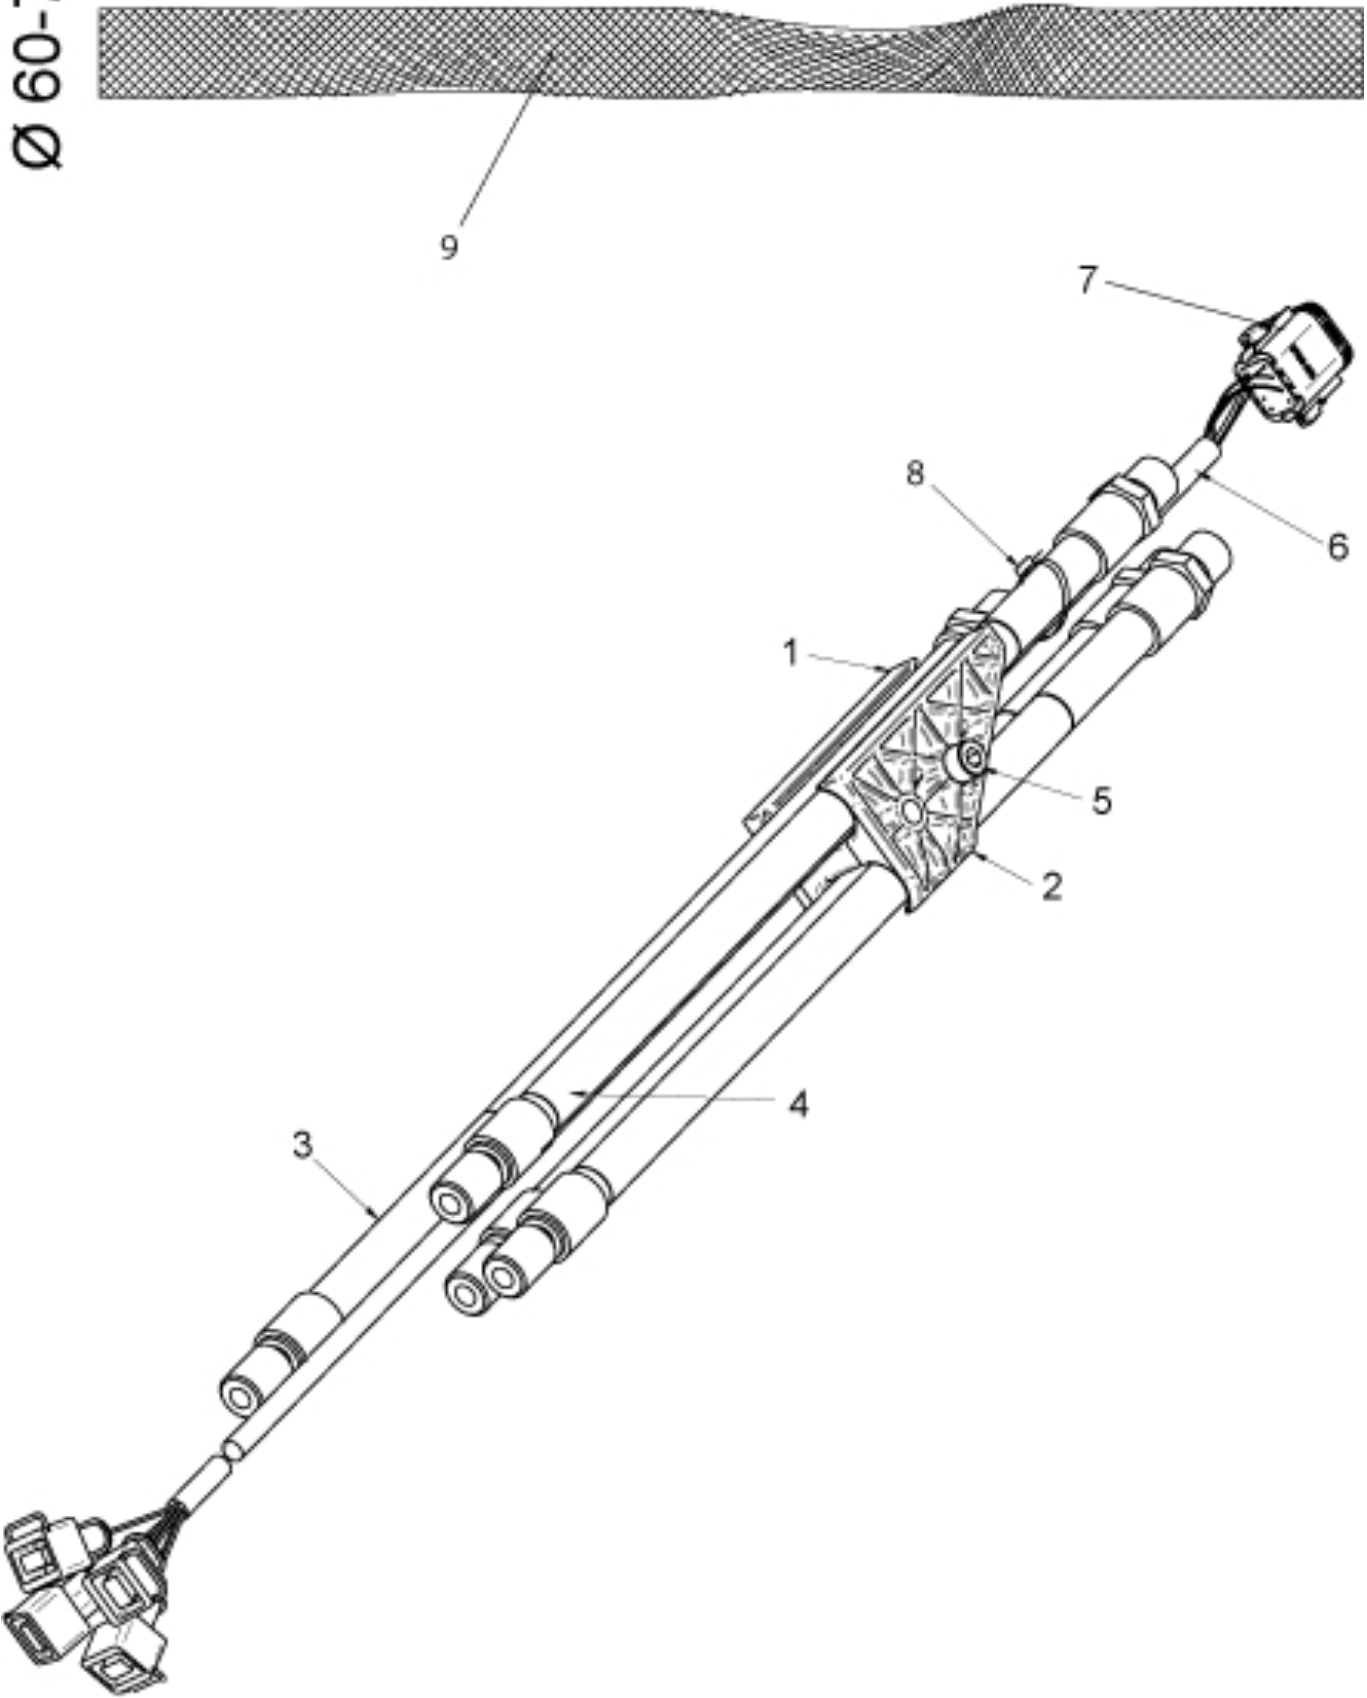

Ø 60-70

r9031643

Part assemblies Main hose kit
Specification Specification: Replaces 9031650

PartNo	Pos	Qty	Name	Specifications
5215052	1	1	Hose clamp	
5215051	2	1	Hose clamp	
9032541	3	1 PCS	Hose	1/2" L=3090mm (9031676)
9032513	4	3 PCS	Hose	1/2" L=3050mm (9031111)
5004918	5	1	Screw	MC6S 8x55
5102202	6	1	Cable	L=3600mm (5102126)
5101083	7	1	• Connector, male	8-Pole
5033621	8	5	Cable tie	4.6x150
5033894	9	1	Protection sleeve	800mm, D=60-70mm