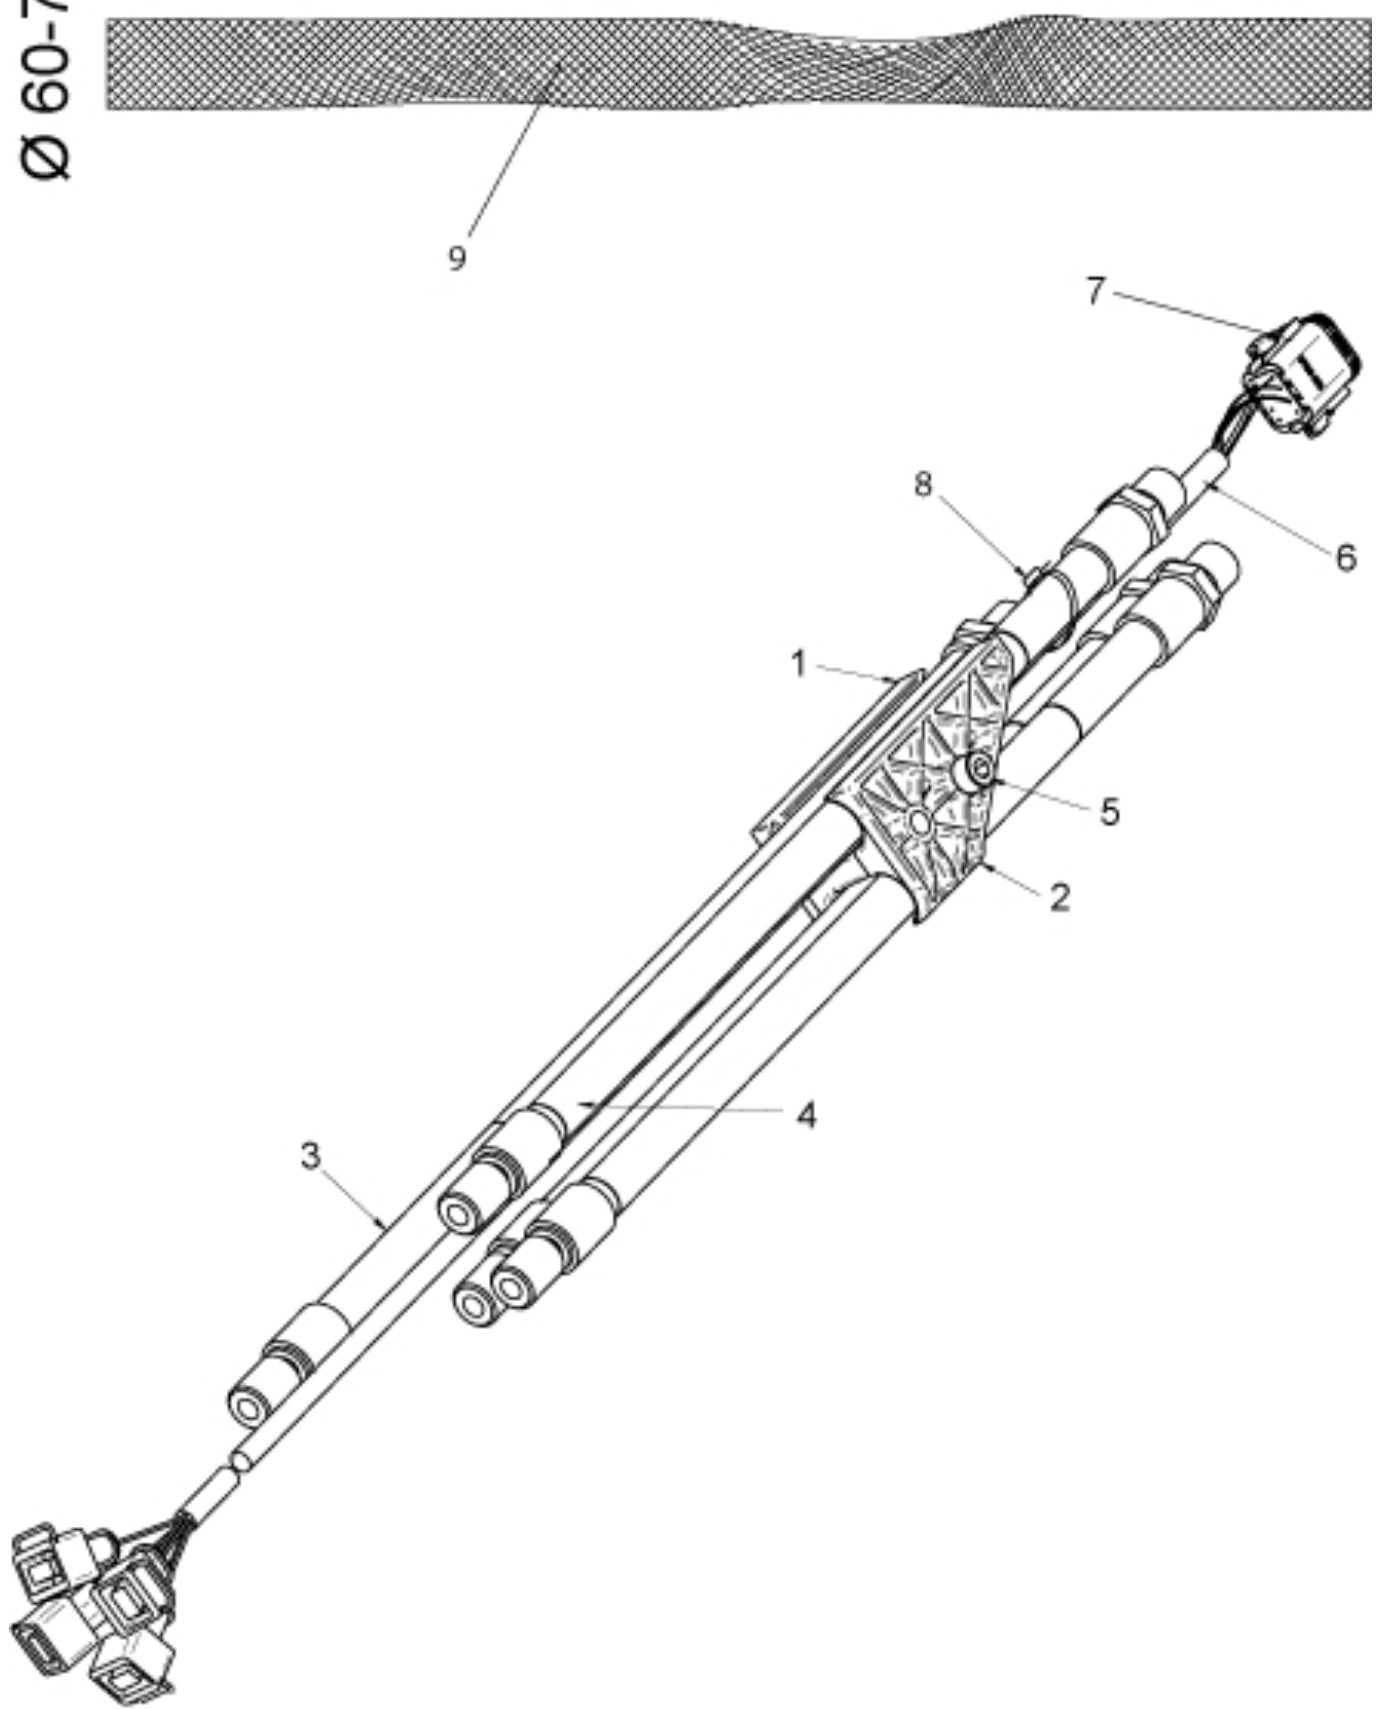

Ø 60-70

r9031643

Part assemblies Main hose kit
Specification Specification: Replaces 9031644

PartNo	Pos	Qty	Name	Specifications
5215052	1	1	Hose clamp	
5215051	2	1	Hose clamp	
9032541	3	1 PCS	Hose	1/2" L=3090mm (9031676)
9032513	4	3 PCS	Hose	1/2" L=3050mm (9031111)
5004918	5	1	Screw	MC6S 8x55
5102202	6	1	Cable	L=3600mm (5102126)
5101083	7	1	• Connector, male	8-Pole
5033621	8	5	Cable tie	4.6x150
5033894	9	1	Protection sleeve	800mm, D=60-70mm