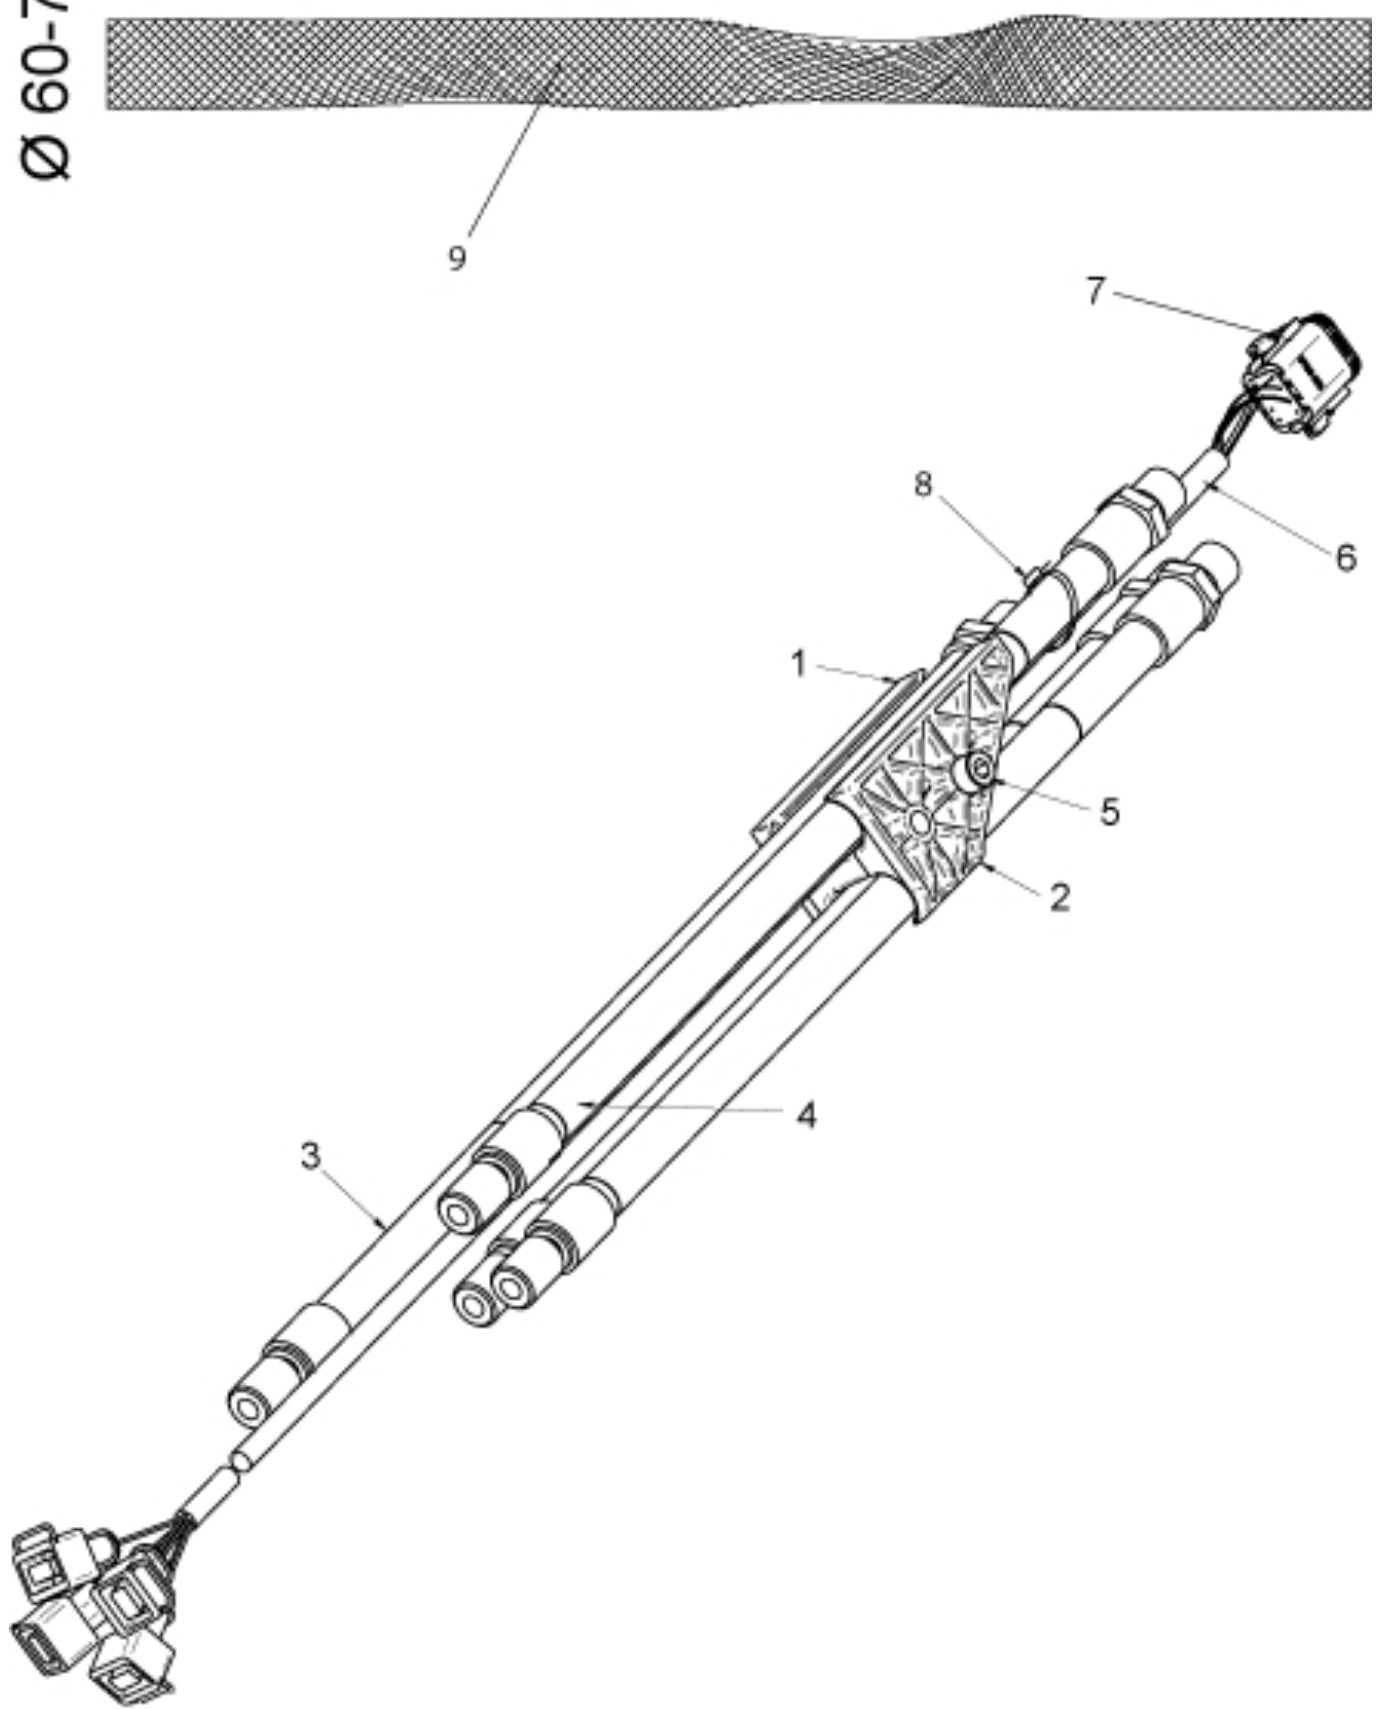

Ø 60-70

r9031643

Part assemblies Main hose kit
Specification Specification: Replaces 9031645

PartNo	Pos	Qty	Name	Specifications
5215052	1	1	Hose clamp	
5215051	2	1	Hose clamp	
9032542	3	1 PCS	Hose	1/2" L=3340mm (9031677)
9032514	4	3 PCS	Hose	1/2" L=3300mm (9031112)
5004918	5	1	Screw	MC6S 8x55
5102201	6	1	Cable	L=3850mm (5102117)
5101083	7	1	• Connector, male	8-Pole
5033621	8	5	Cable tie	4.6x150
5033894	9	1	Protection sleeve	800mm, D=60-70mm