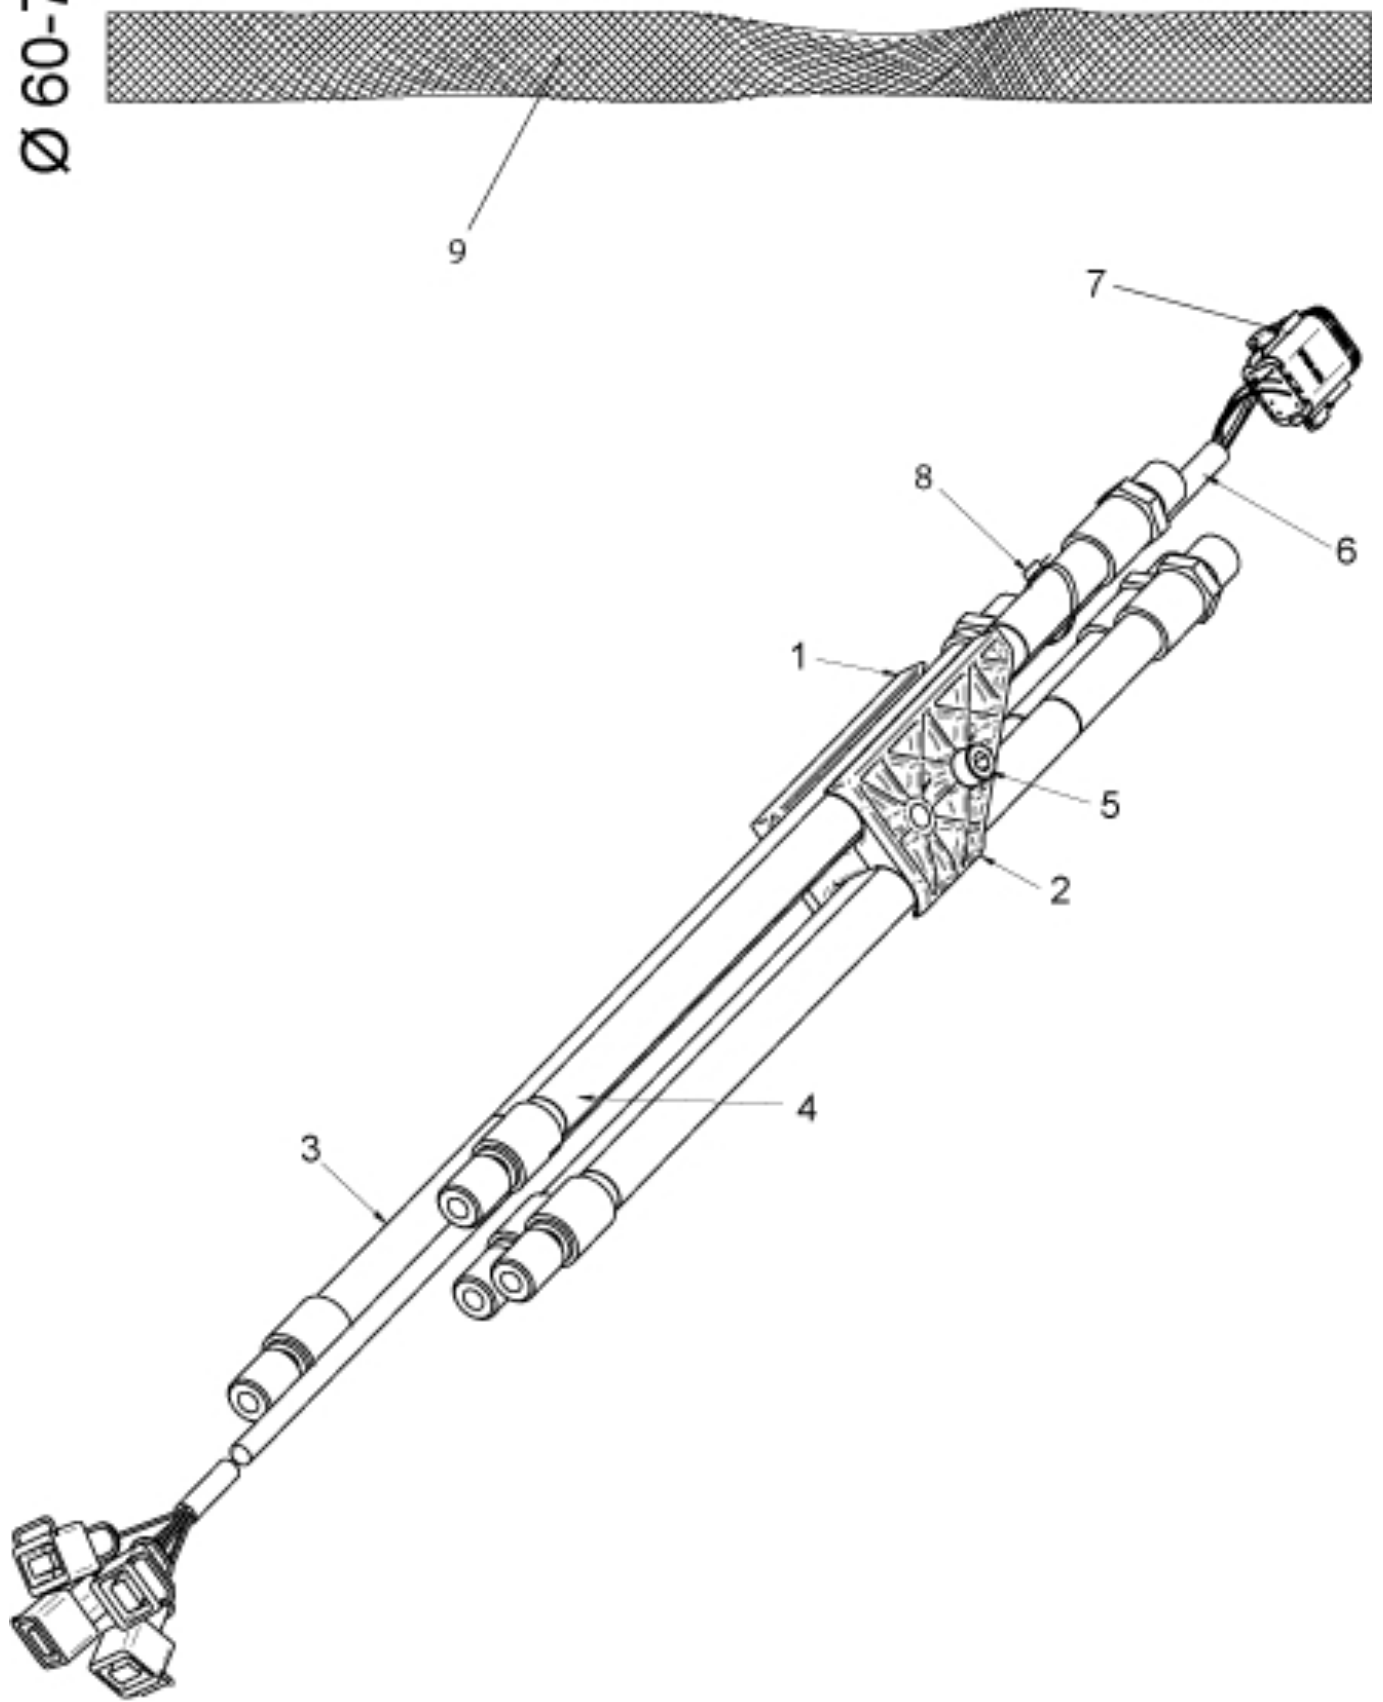

Ø 60-70

r9031643

Part assemblies Main hose kit
Specification Specification: Replaces 9031645

PartNo	Pos	Qty	Name	Specifications
5215052	1	1	Hose clamp	
5215051	2	1	Hose clamp	
9032542	3	1 PCS	Hose	1/2" L=3340mm (9031677)
9032514	4	3 PCS	Hose	1/2" L=3300mm (9031112)
5004918	5	1	Screw	MC6S 8x55
5102201	6	1	Cable	L=3850mm (5102117)
5101083	7	1	• Connector, male	8-Pole
5033621	8	5	Cable tie	4.6x150
5033894	9	1	Protection sleeve	800mm, D=60-70mm