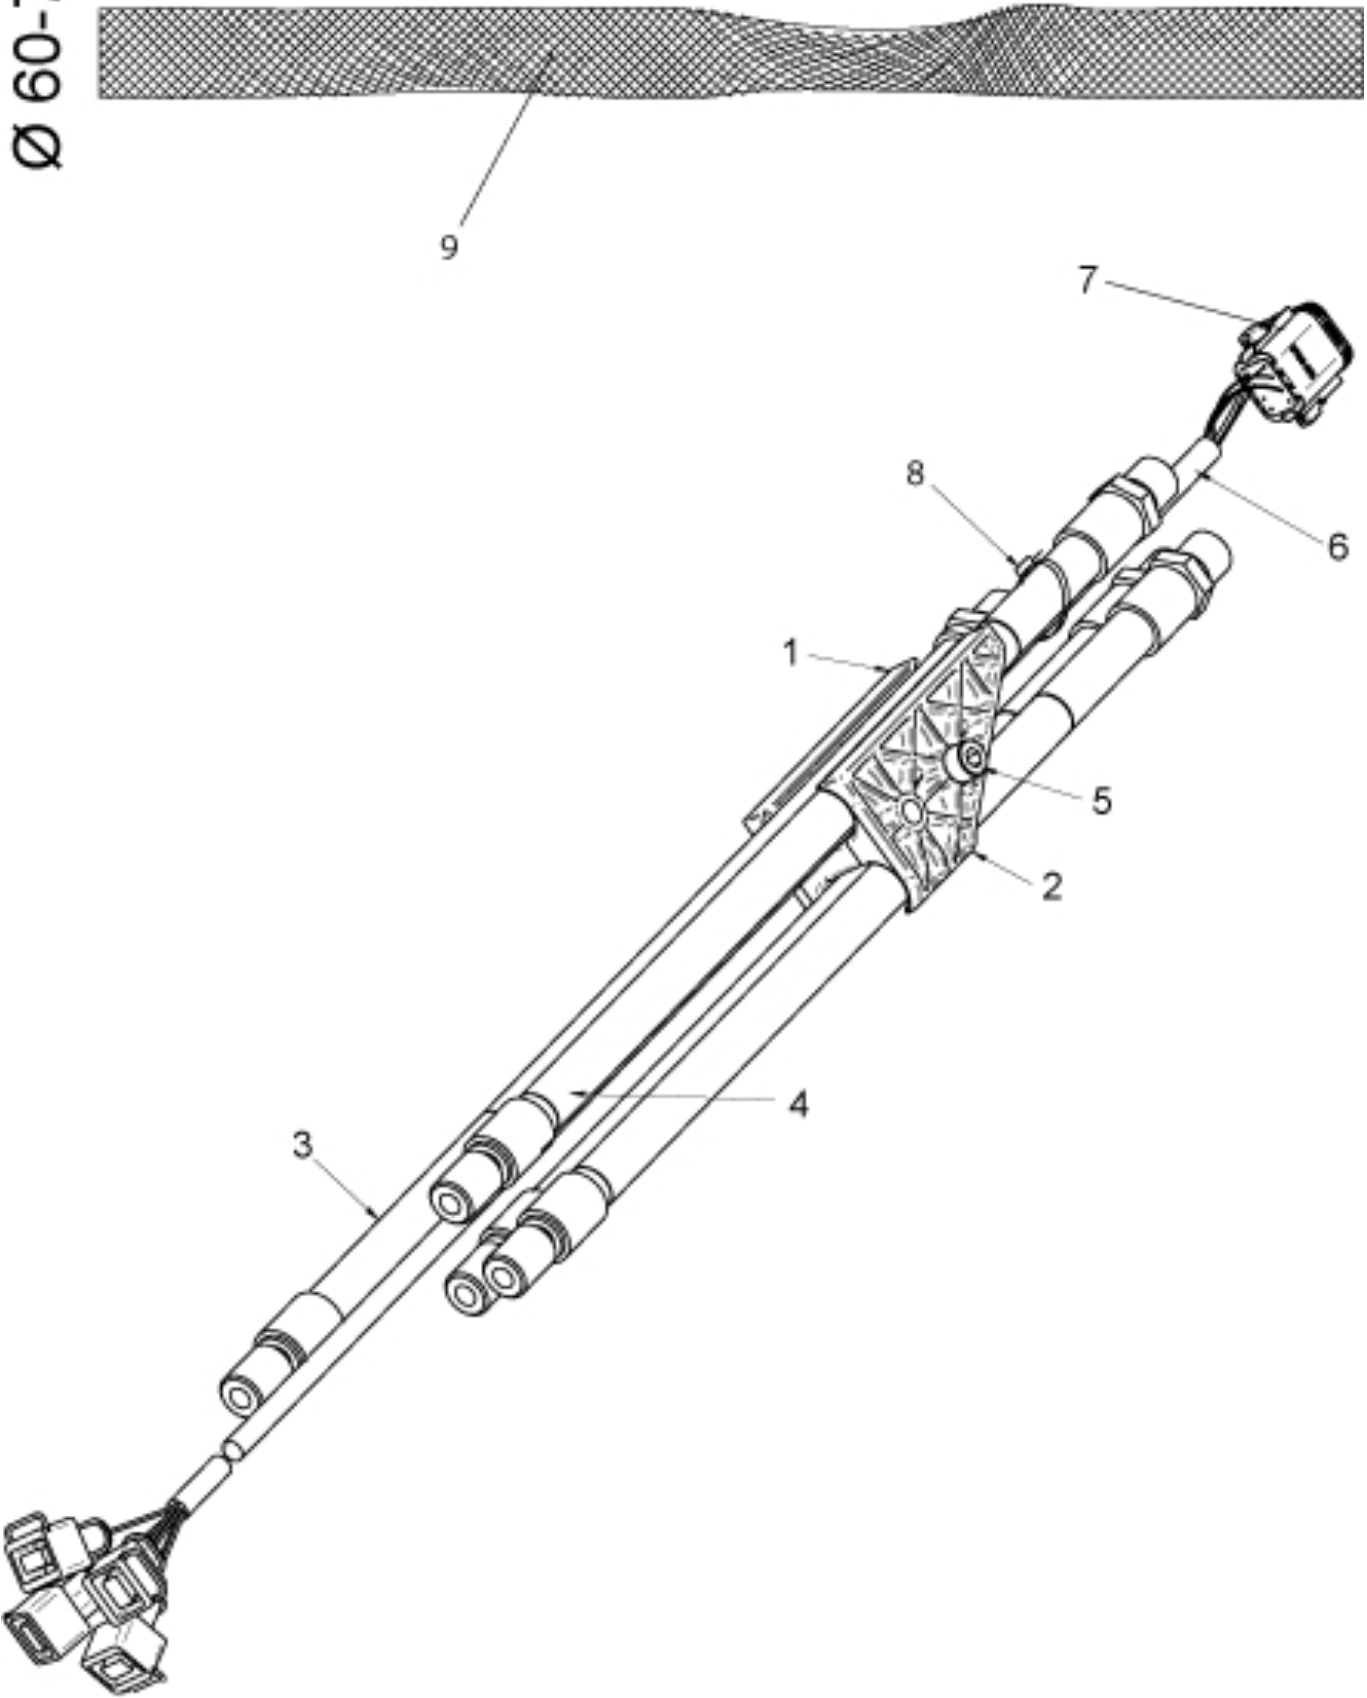

Ø 60-70

r9031643

Part assemblies Main hose kit
Specification Specification: Replaces 9031646

PartNo	Pos	Qty	Name	Specifications
5215052	1	1	Hose clamp	
5215051	2	1	Hose clamp	
9032543	3	1 PCS	Hose	1/2" L=3540mm (9031678)
9032515	4	3 PCS	Hose	1/2" L=3500mm (9031113)
5004918	5	1	Screw	MC6S 8x55
5102200	6	1	Cable	L=4070mm (5102116)
5101083	7	1	• Connector, male	8-Pole
5033621	8	6	Cable tie	4.6x150
5033894	9	1	Protection sleeve	800mm, D=60-70mm