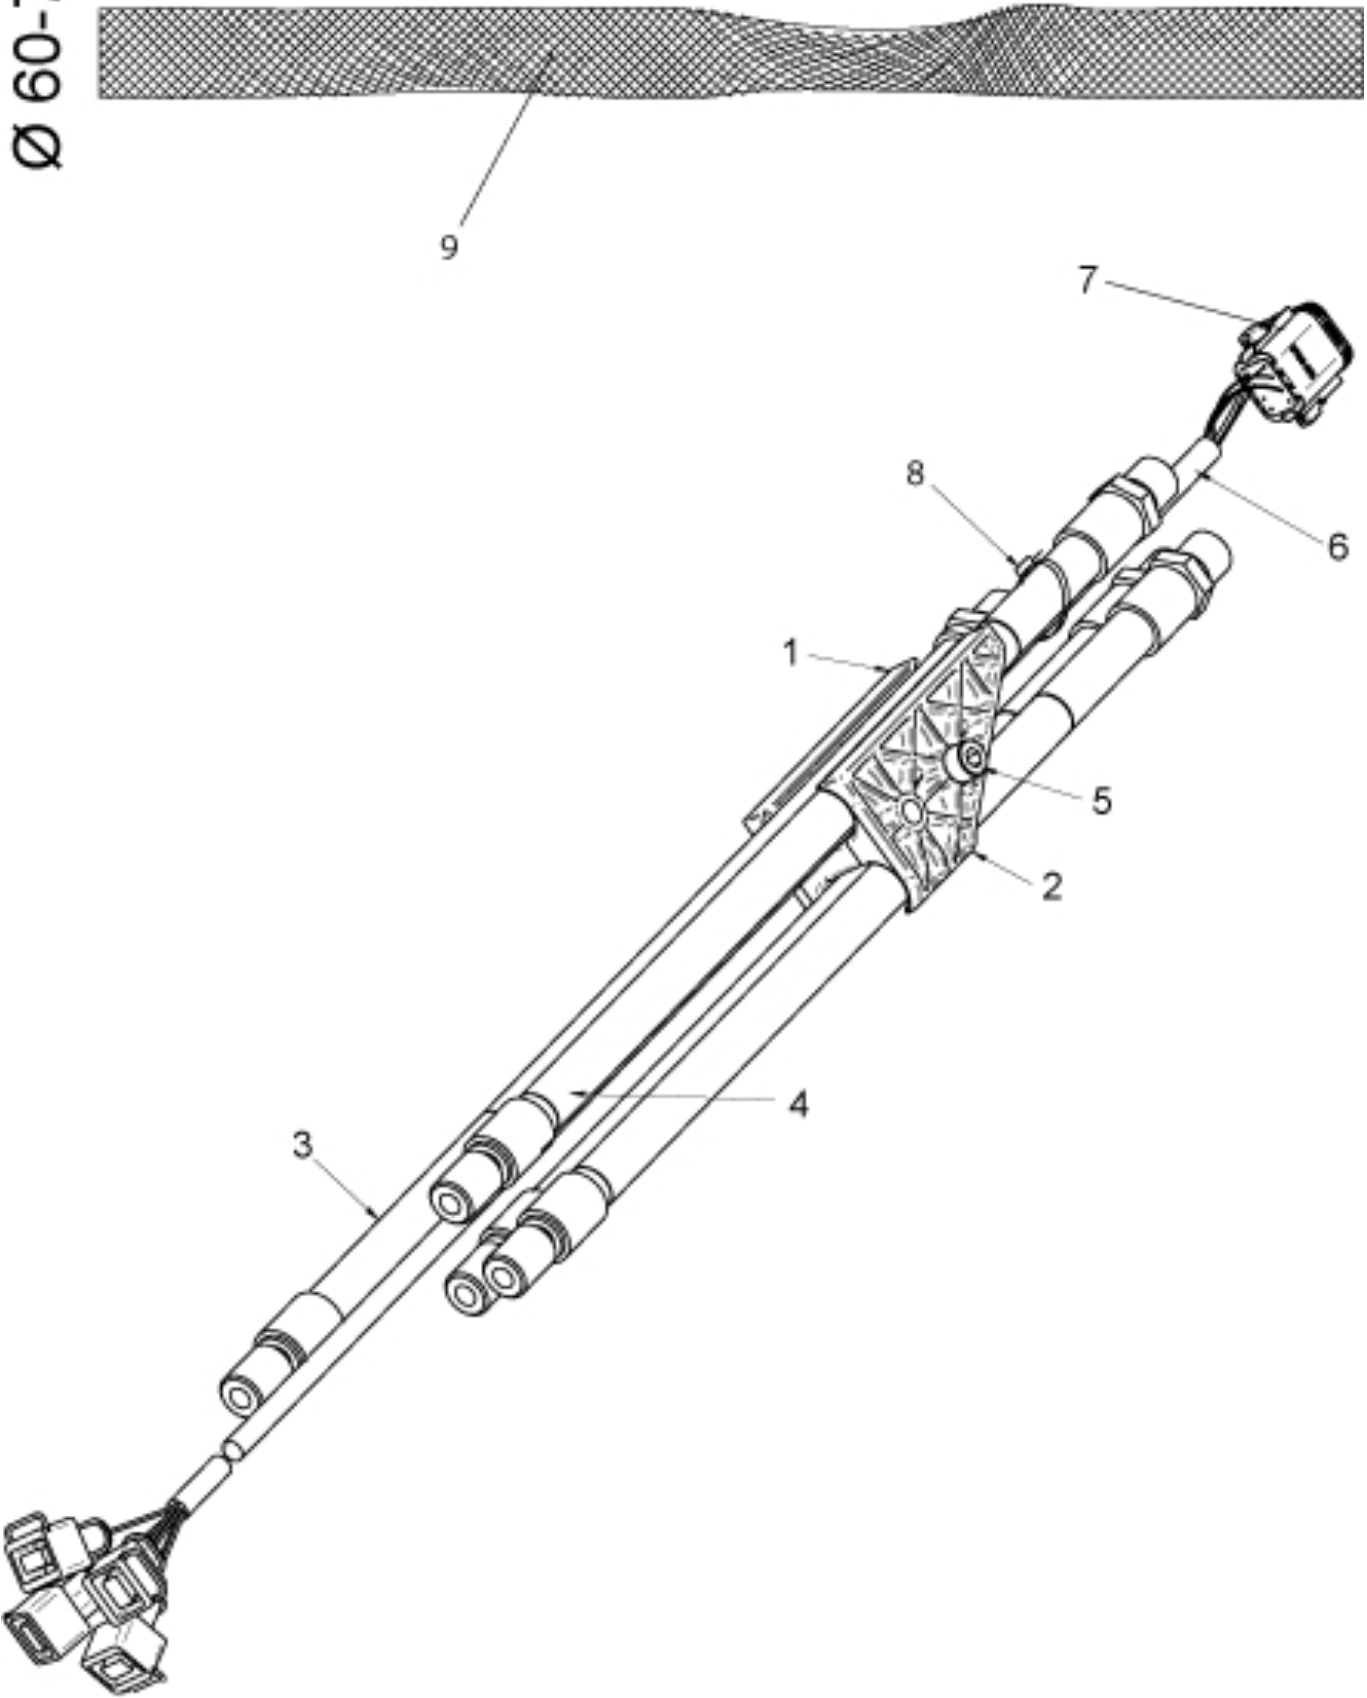

Ø 60-70

r9031643

**Part assemblies** Main hose kit  
**Specification** Specification: Replaces 9031647

<b>PartNo</b>	<b>Pos</b>	<b>Qty</b>	<b>Name</b>	<b>Specifications</b>
5215052	1	1	Hose clamp	
5215051	2	1	Hose clamp	
9032544	3	1 PCS	Hose	1/2" L=3670mm (9031679)
9032516	4	3 PCS	Hose	1/2" L=3630mm (9031114)
5004918	5	1	Screw	MC6S 8x55
5102198	6	1	Cable	L=4190mm (5102143)
5101083	7	1	• Connector, male	8-Pole
5033621	8	7	Cable tie	4.6x150
5033894	9	1	Protection sleeve	800mm, D=60-70mm