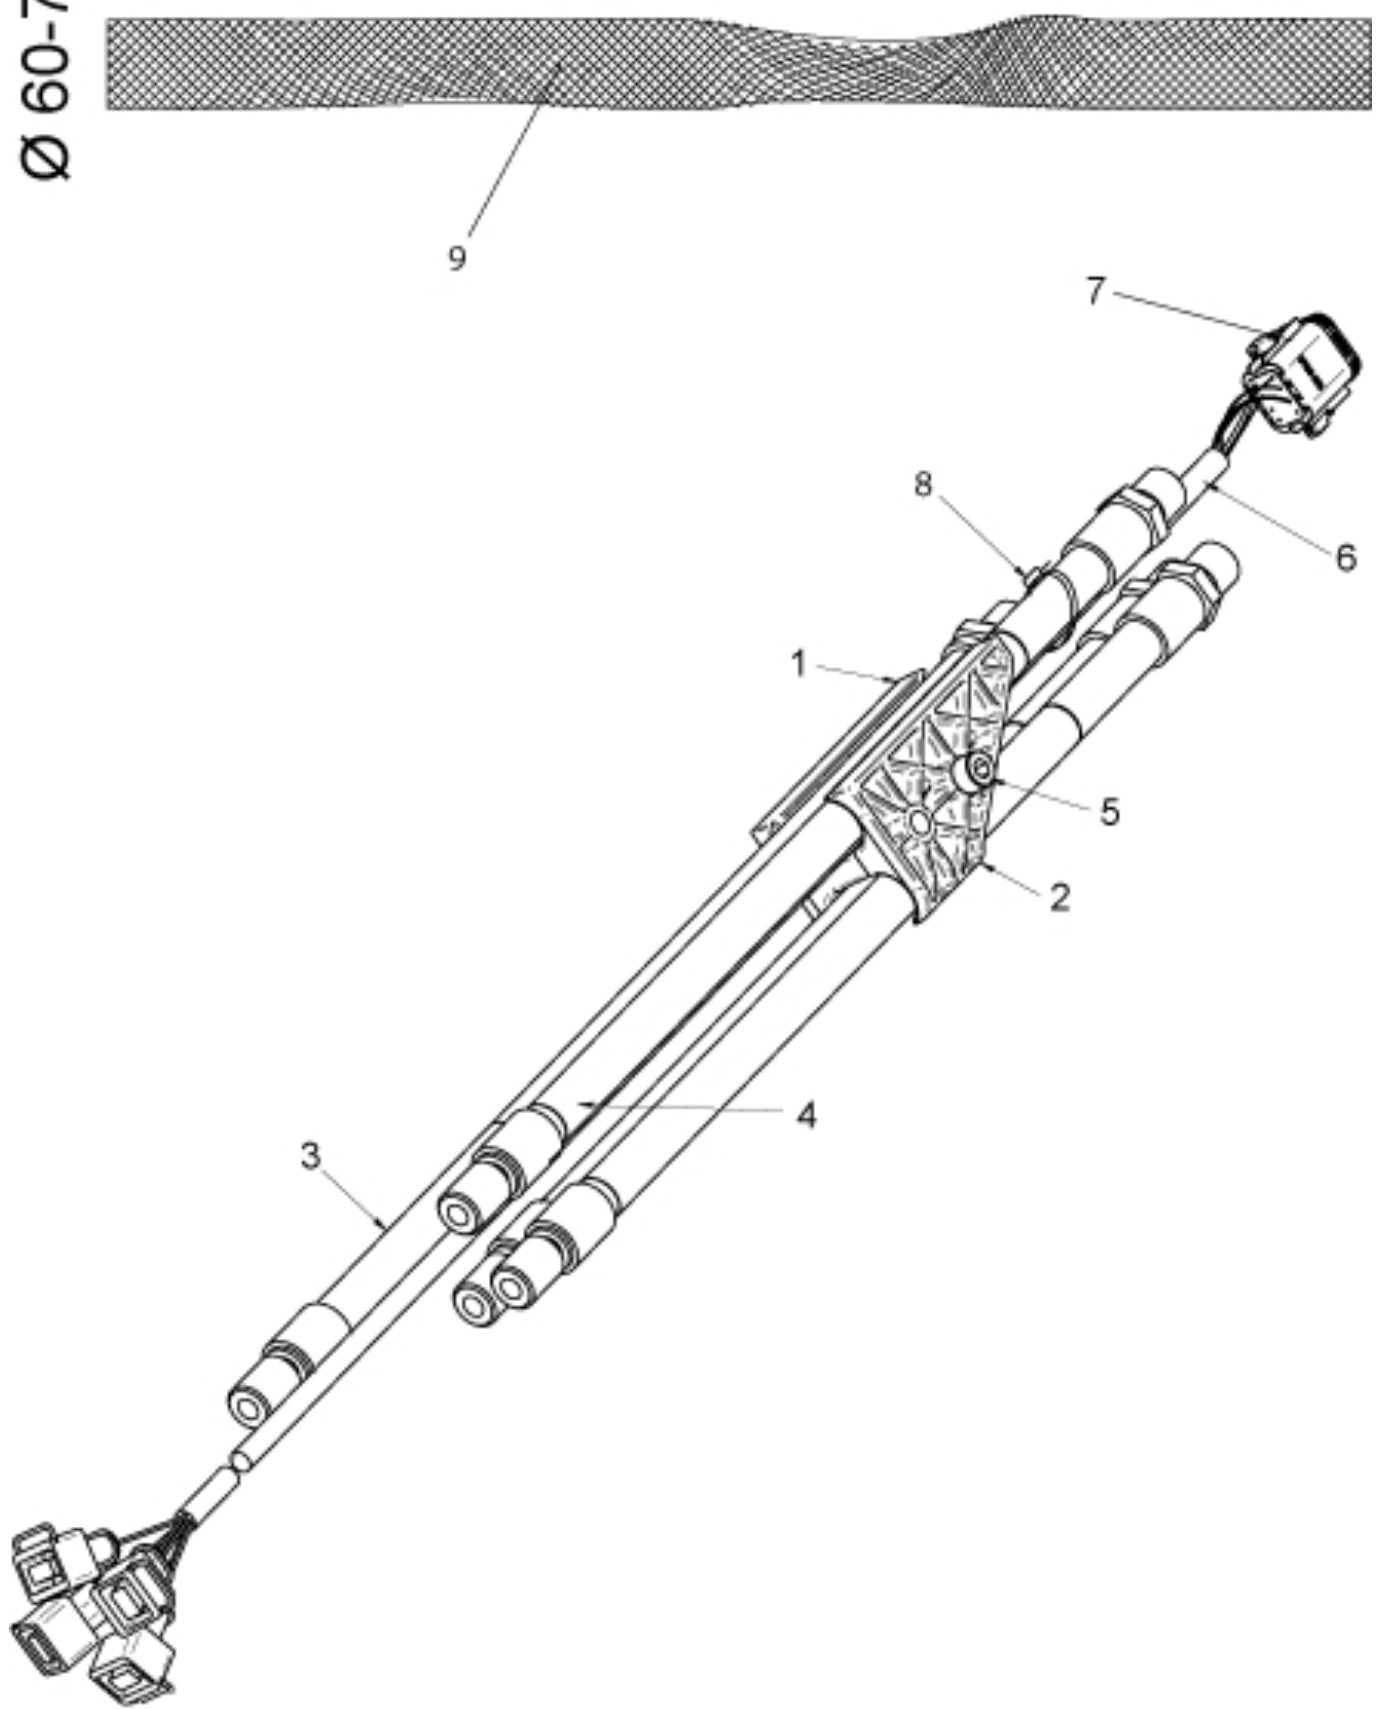

Ø 60-70

r9031643

Part assemblies Main hose kit
Specification Specification: Replaces 9031648

PartNo	Pos	Qty	Name	Specifications
5215052	1	1	Hose clamp	
5215051	2	1	Hose clamp	
9032546	3	1 PCS	Hose	1/2" L=3890mm (9031680)
9032517	4	3 PCS	Hose	1/2" L=3850mm (9031115)
5004918	5	1	Screw	MC6S 8x55
5102197	6	1	Cable	L=4400mm (5102114)
5101083	7	1	• Connector, male	8-Pole
5033621	8	7	Cable tie	4.6x150
5033894	9	1	Protection sleeve	800mm, D=60-70mm