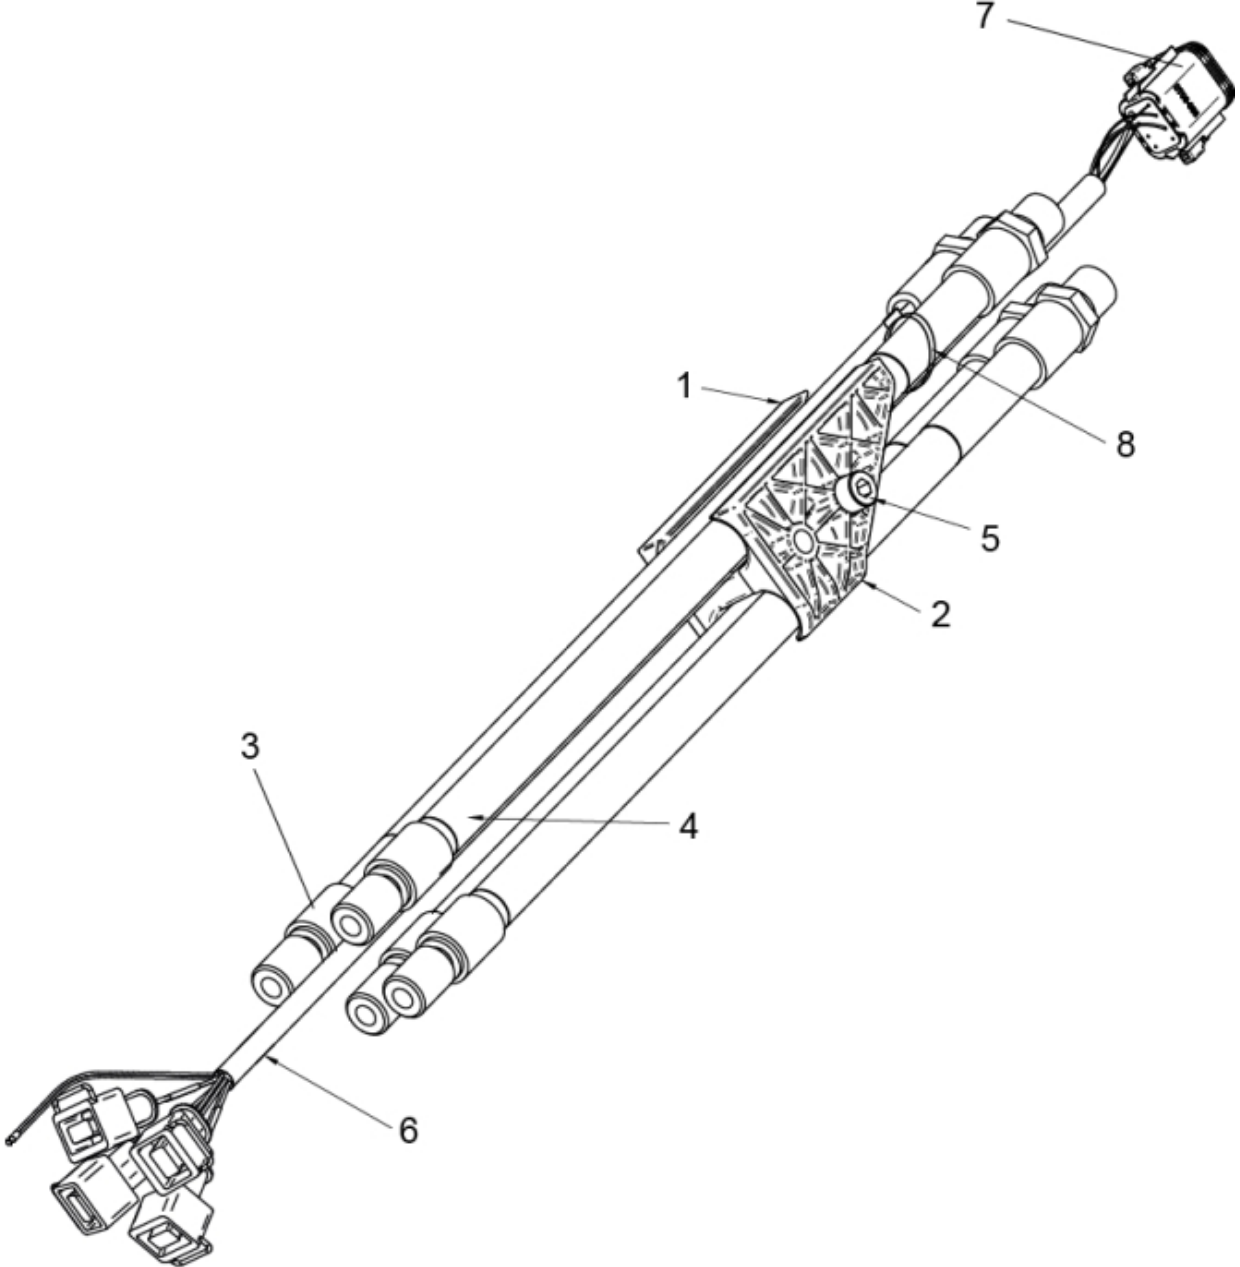

Ø 60-70

r9032571

---

**Part assemblies**      Main hose kit

---

<b>PartNo</b>	<b>Pos</b>	<b>Qty</b>	<b>Name</b>	<b>Specifications</b>
5215052	1	1	Hose clamp	
5215051	2	1	Hose clamp	
9032548	3	1 PCS	Hose	1/2" L=4040mm (9031728)
9032518	4	3	Hose	1/2" L=4000mm (9031116)
5004918	5	1	Screw	MC6S 8x55
5102196	6	1	Cable	L=4600mm (5102127)
5101083	7	1	• Connector, male	8-Pole
5033621	8	7	Cable tie	4.6x150
5033894	9	1	Protection sleeve	800mm, D=60-70mm