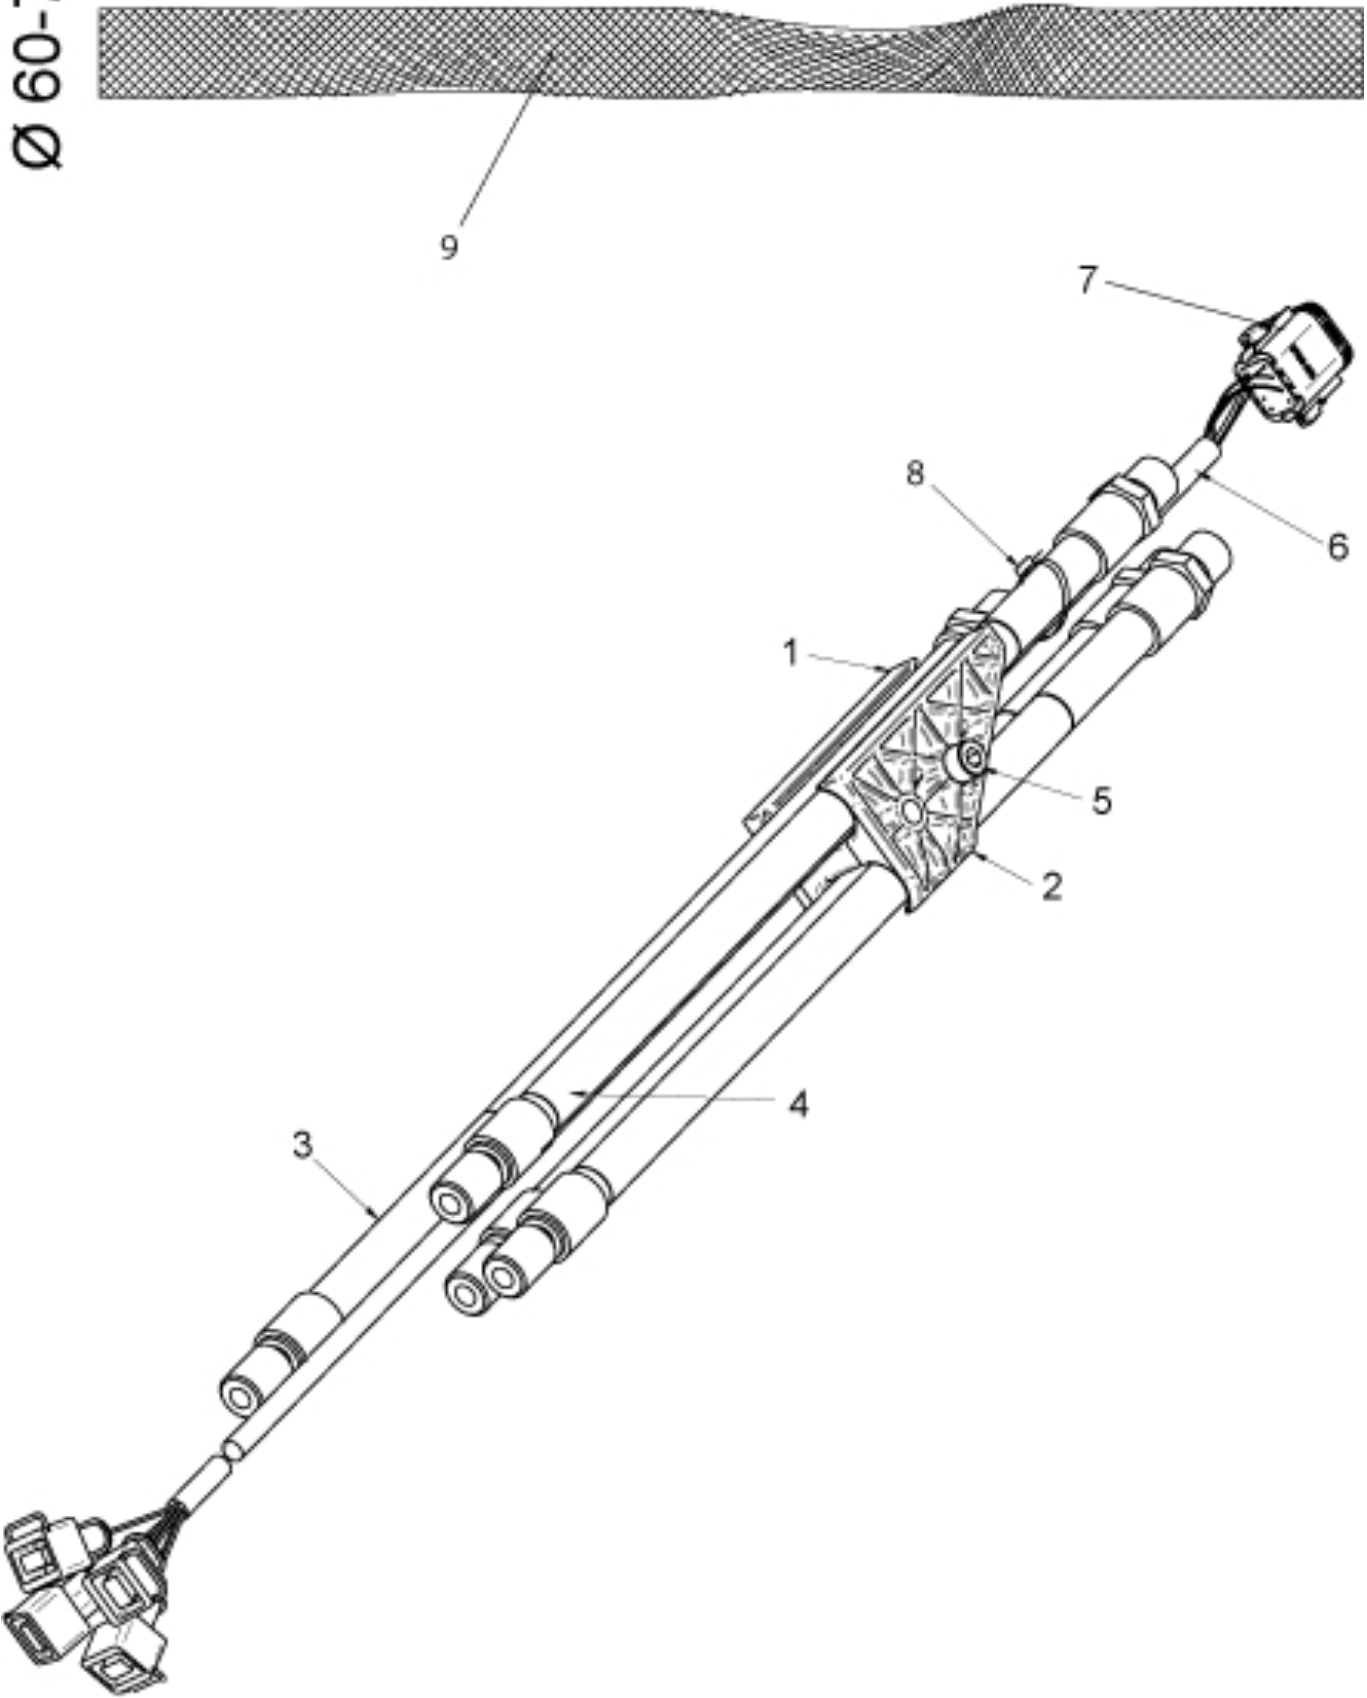

Ø 60-70

r9031643

Part assemblies Main hose kit
Specification Specification: Replaces 9031654

PartNo	Pos	Qty	Name	Specifications
5215052	1	1	Hose clamp	
5215051	2	1	Hose clamp	
9032547	3	1 PCS	Hose	1/2" L=4230mm (9031681)
9032537	4	3 PCS	Hose	1/2" L=4180mm (9031657)
5004918	5	1	Screw	MC6S 8x55
5102196	6	1	Cable	L=4600mm (5102127)
5101083	7	1	• Connector, male	8-Pole
5033621	8	7	Cable tie	4.6x150
5033894	9	1	Protection sleeve	800mm, D=60-70mm