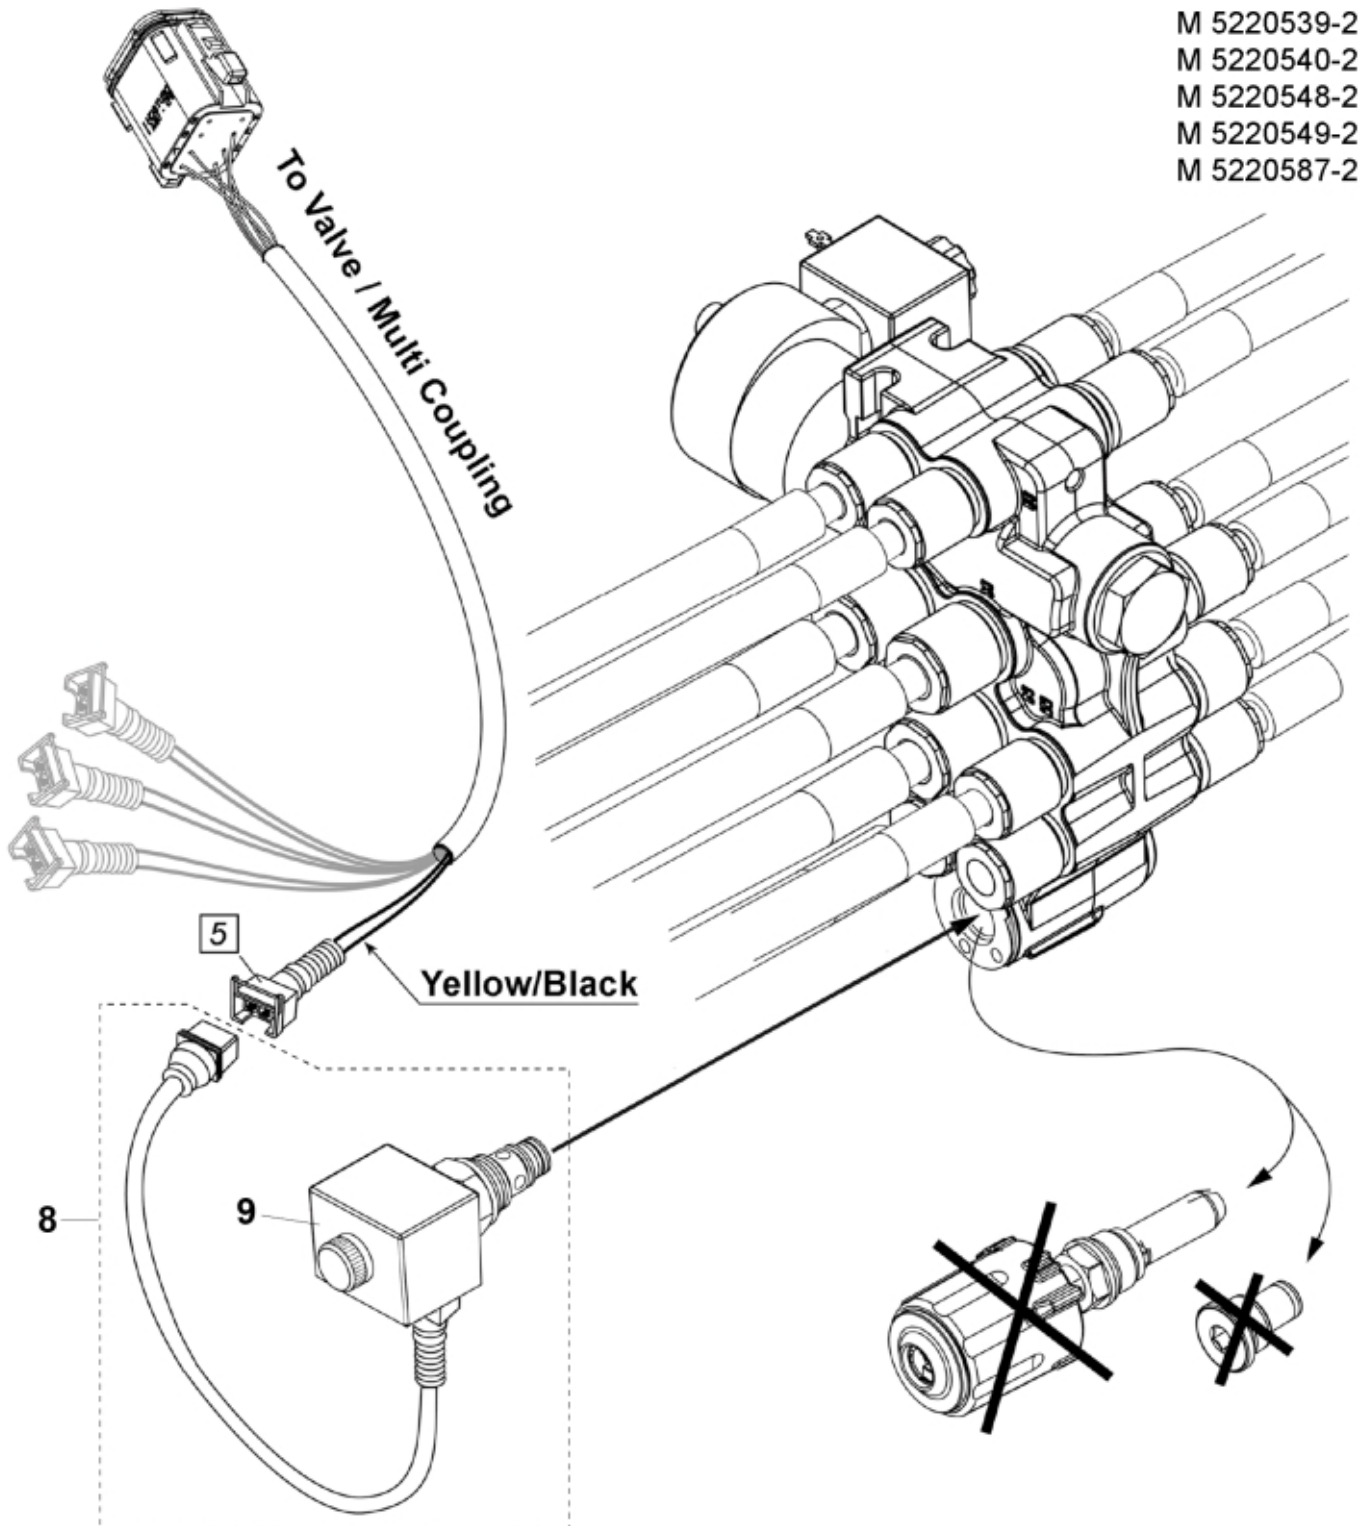

- M 5220539-1
- M 5220540-1
- M 5220548-1
- M 5220549-1
- M 5220587-1

- M 5220539-2
- M 5220540-2
- M 5220548-2
- M 5220549-2
- M 5220587-2

Description 2 acc
Part assemblies Suspension El. LCS
Specification Serial number to: 7332743

PartNo	Pos	Qty	Name	Specifications
5220548		1 PCS	Suspension El. LCS	7332743
9031147	1	1	Hose	3/8" L=800mm
5215111	2	1	Edge cover	
5215013	3	2	Bracket	
5045140	4	1	Accumulator	
5045140	5	1	Accumulator	
11120516	6	1	T-Adapter	
9031324	7	1	Coupling	3/8"
10550264	8	1 PCS	Valve cpl.	
60062558	9	1 PCS	• Coil	
5220526		1 PCS	Shut off	
5033621		10	Cable tie	4.6x150