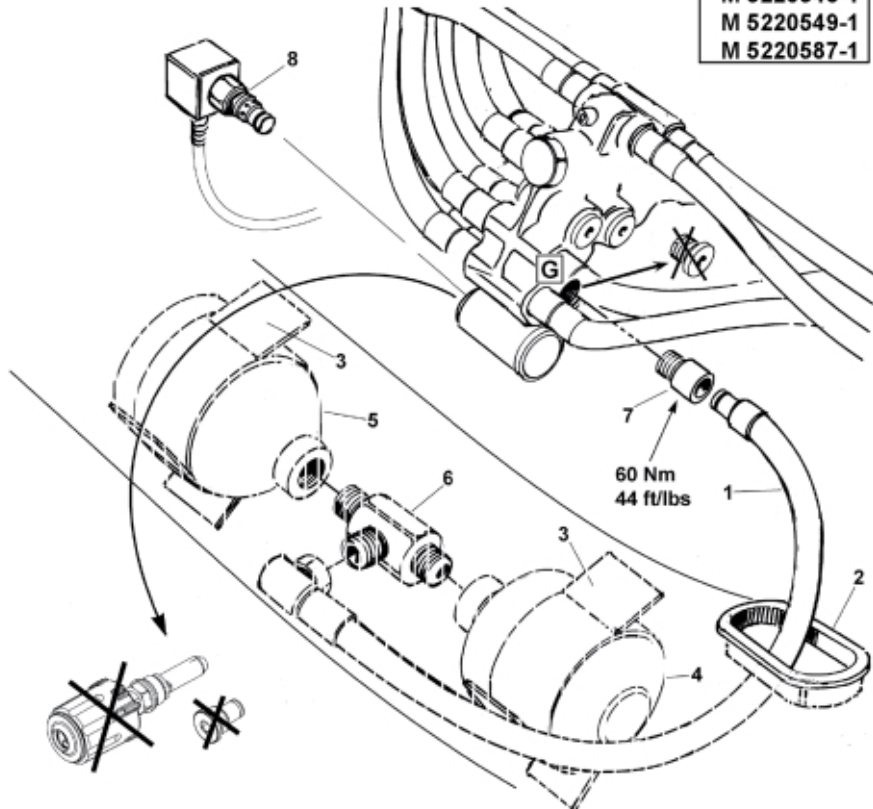

- M 5220539-1
- M 5220540-1
- M 5220548-1
- M 5220549-1
- M 5220587-1

- M 5220539-2
- M 5220540-2
- M 5220548-2
- M 5220549-2
- M 5220587-2

Description 2 acc
Part assemblies Suspension El. LCS
Specification Serial number to: 7332743

PartNo	Pos	Qty	Name	Specifications
5220548		1 PCS	Suspension El. LCS	7332743
9031147	1	1	Hose	3/8" L=800mm
5215111	2	1	Edge cover	
5215013	3	2	Bracket	
5045140	4	1	Accumulator	
5045140	5	1	Accumulator	
11120516	6	1	T-Adapter	
9031324	7	1	Coupling	3/8"
10550264	8	1 PCS	Valve cpl.	
60062558	9	1 PCS	• Coil	
5220526		1 PCS	Shut off	
5033621		10	Cable tie	4.6x150