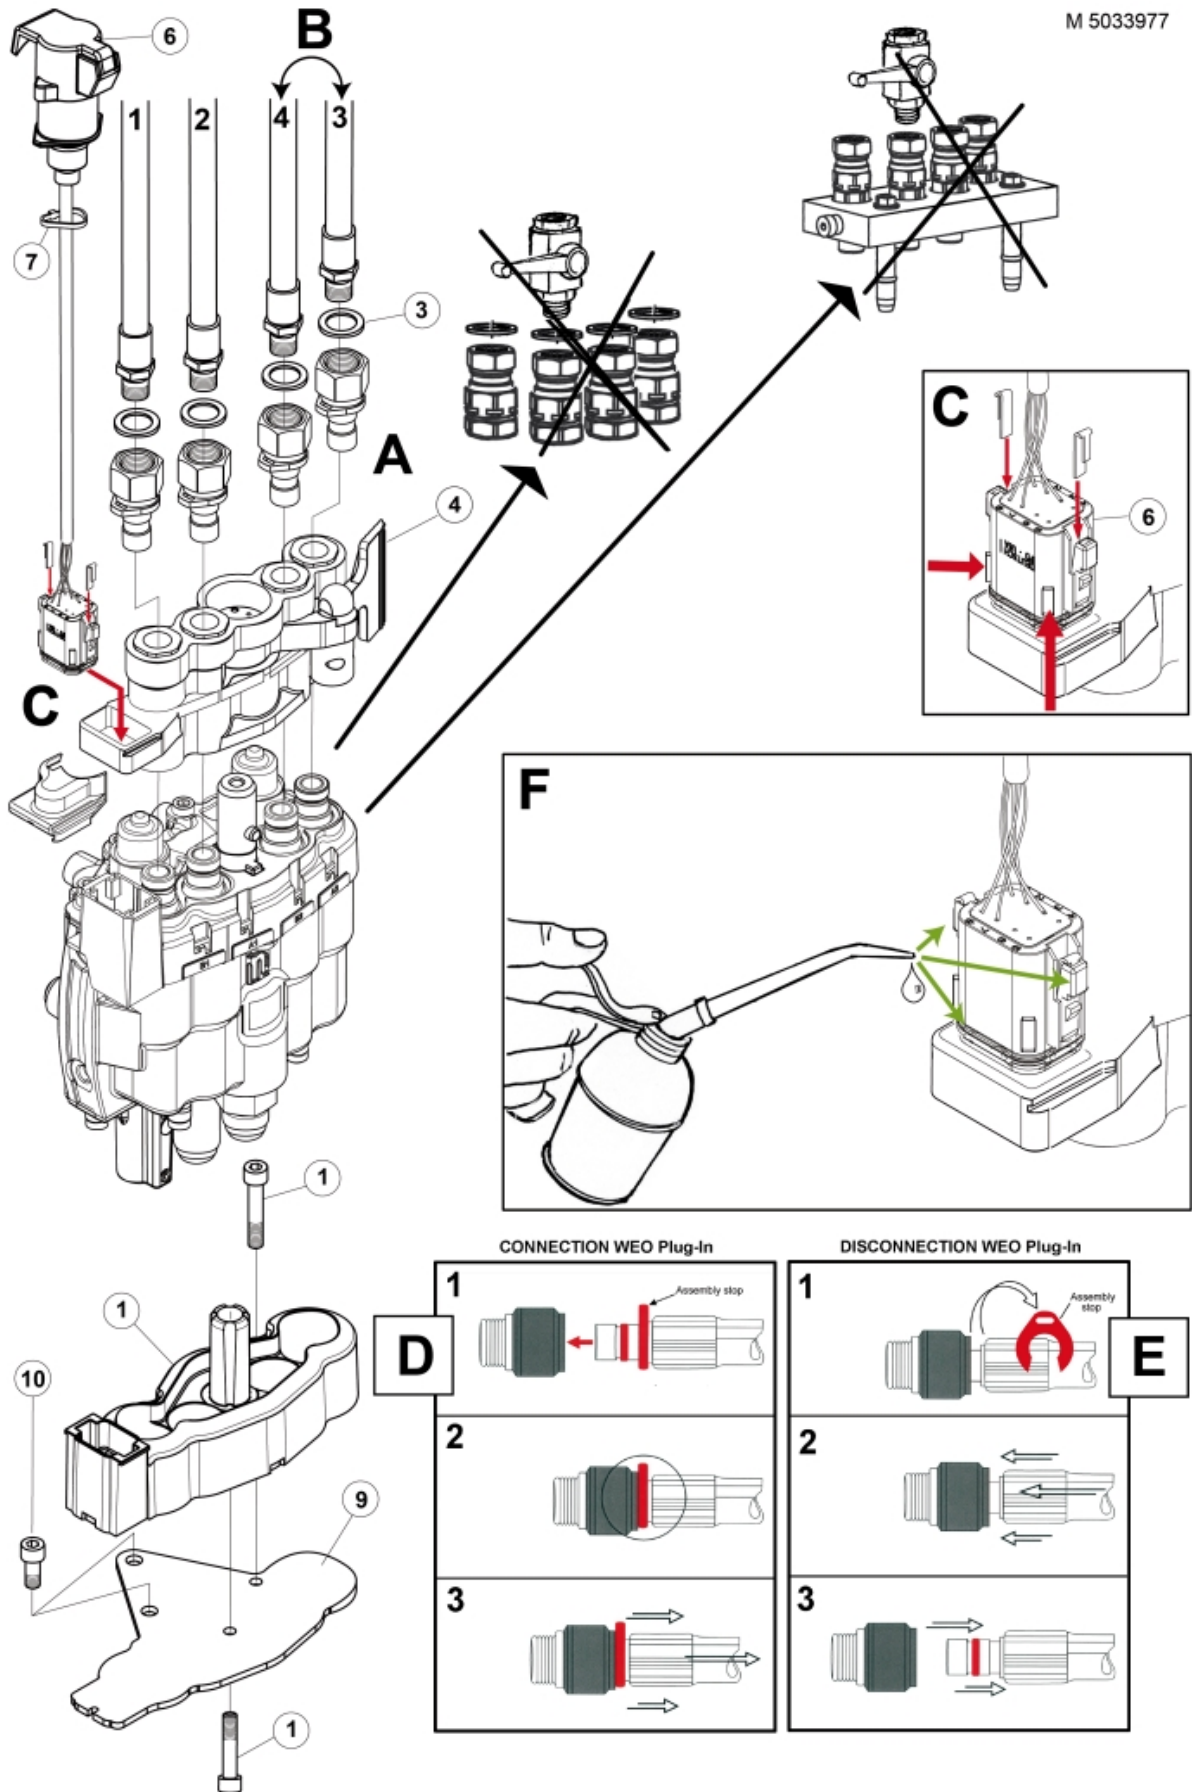

M 5033977

Description Old loader to LCS Multi
Part assemblies Conversion kit LCS

PartNo	Pos	Qty	Name	Specifications
5033977		1 PCS	Conversion kit LCS	
5034234	1	1	• Parking support kit	Replaces 5034233, 5033972
5013853	3	4	• Dowty washer	Tredo 1/2", Part is included in kit 60007907 Hose cpl., 9032177 Hose cpl.
5044949	4	1	• Multi coupling MC4	MC-4
5102123	6	1	• Cable adapter	
5033621	7	6	• Cable tie	4.6x150
5033992		1	• Safety switch cpl.	Replaces 5033991
5034122	9	1 PCS	• Bracket	
5004061	10	2	• Screw	MC6S M8x20