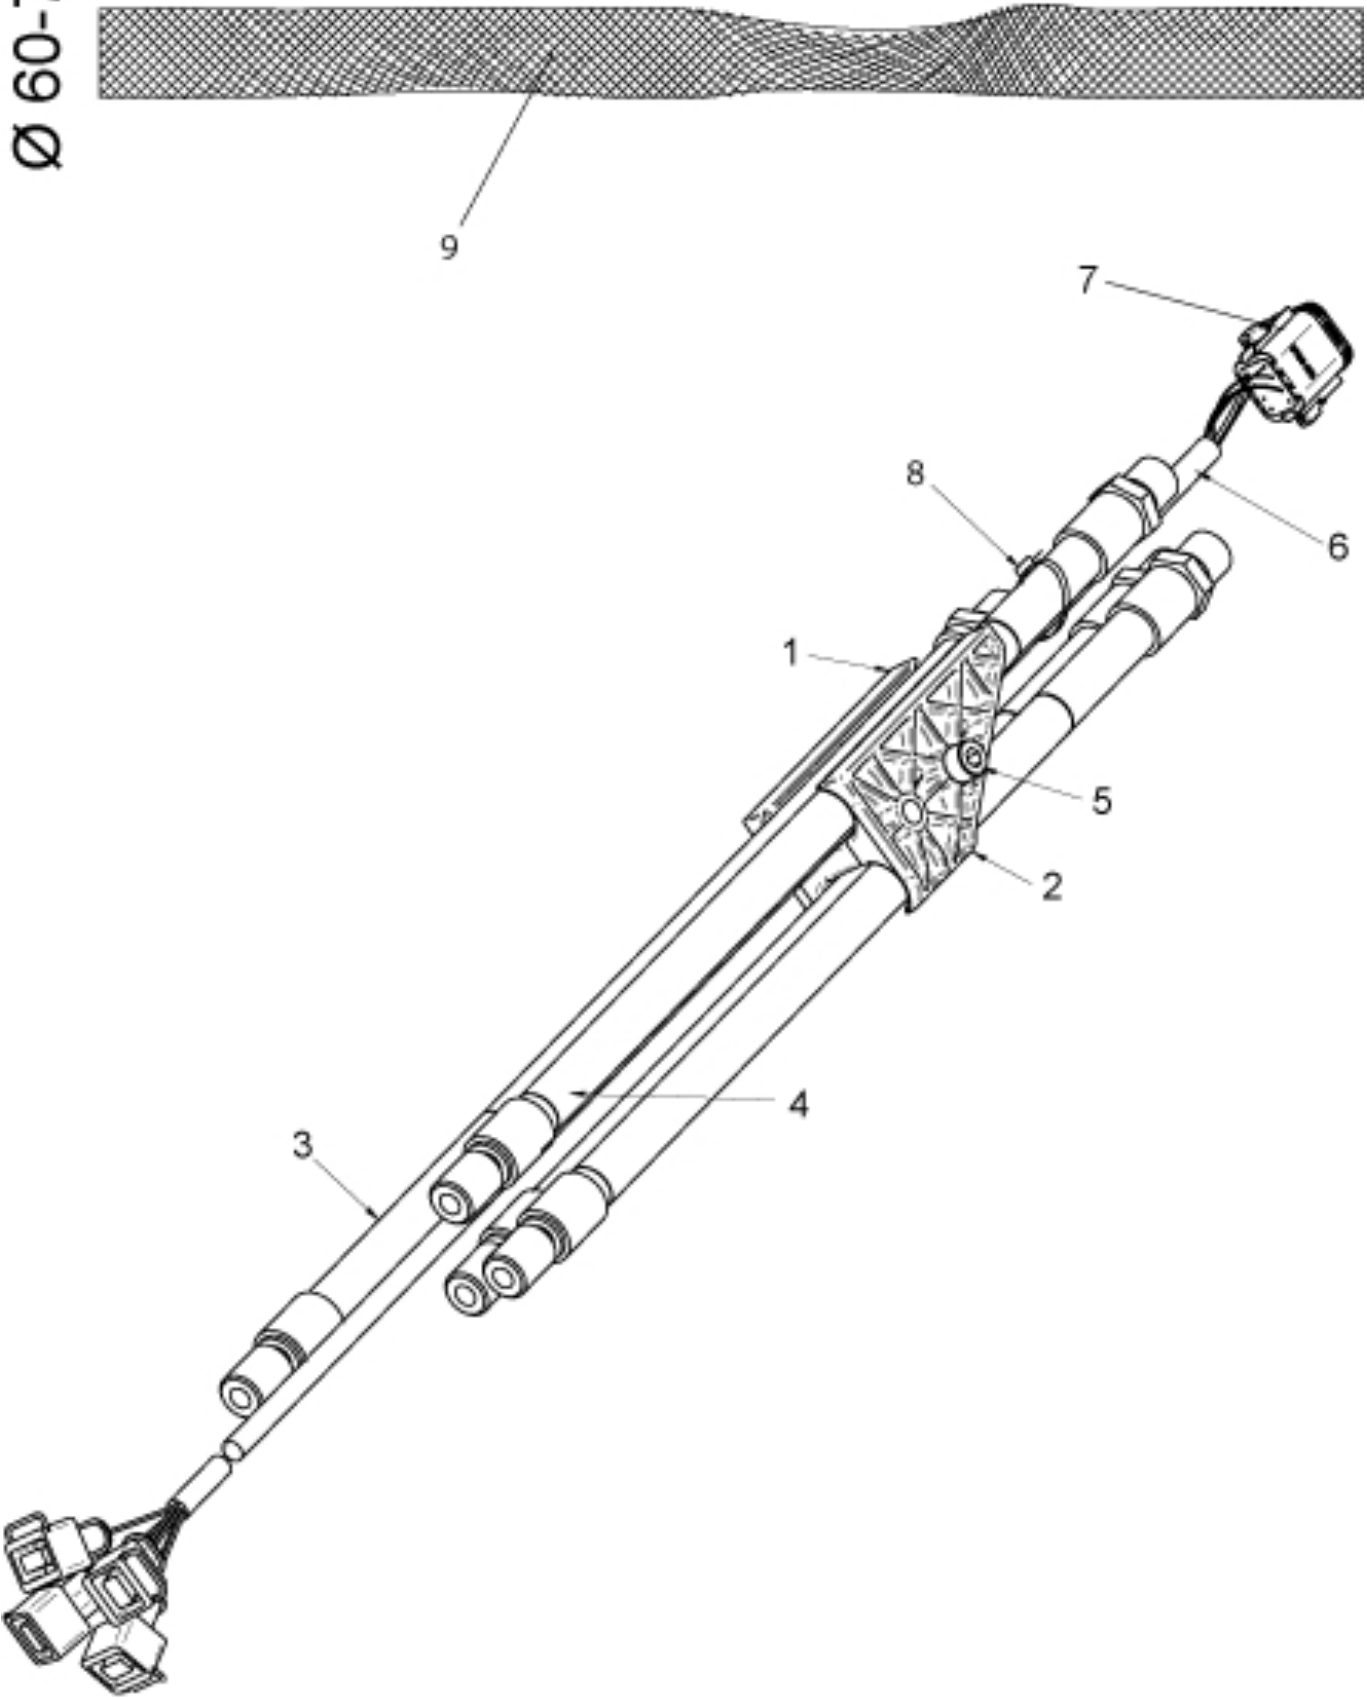

Ø 60-70

r9031643

Part assemblies Main hose kit
Specification Specification: Replaces 5034101

| PartNo | Pos | Qty | Name | Specifications |
|---------------|------------|------------|-------------------|-------------------------|
| 5215052 | 1 | 1 | Hose clamp | |
| 5215051 | 2 | 1 | Hose clamp | |
| 9032551 | 3 | 1 PCS | Hose | 1/2" L=4575mm (5034099) |
| 9032550 | 4 | 3 PCS | Hose | 1/2" L=4524mm (9031743) |
| 5004063 | 5 | 1 PCS | Screw | MC6S M8x50 |
| 5102195 | 6 | 1 | Cable | L=5044mm (5102148) |
| 5101083 | 7 | 1 | • Connector, male | 8-Pole |
| 5033621 | 8 | 7 | Cable tie | 4.6x150 |
| 5033894 | 9 | 1 | Protection sleeve | 800mm, D=60-70mm |