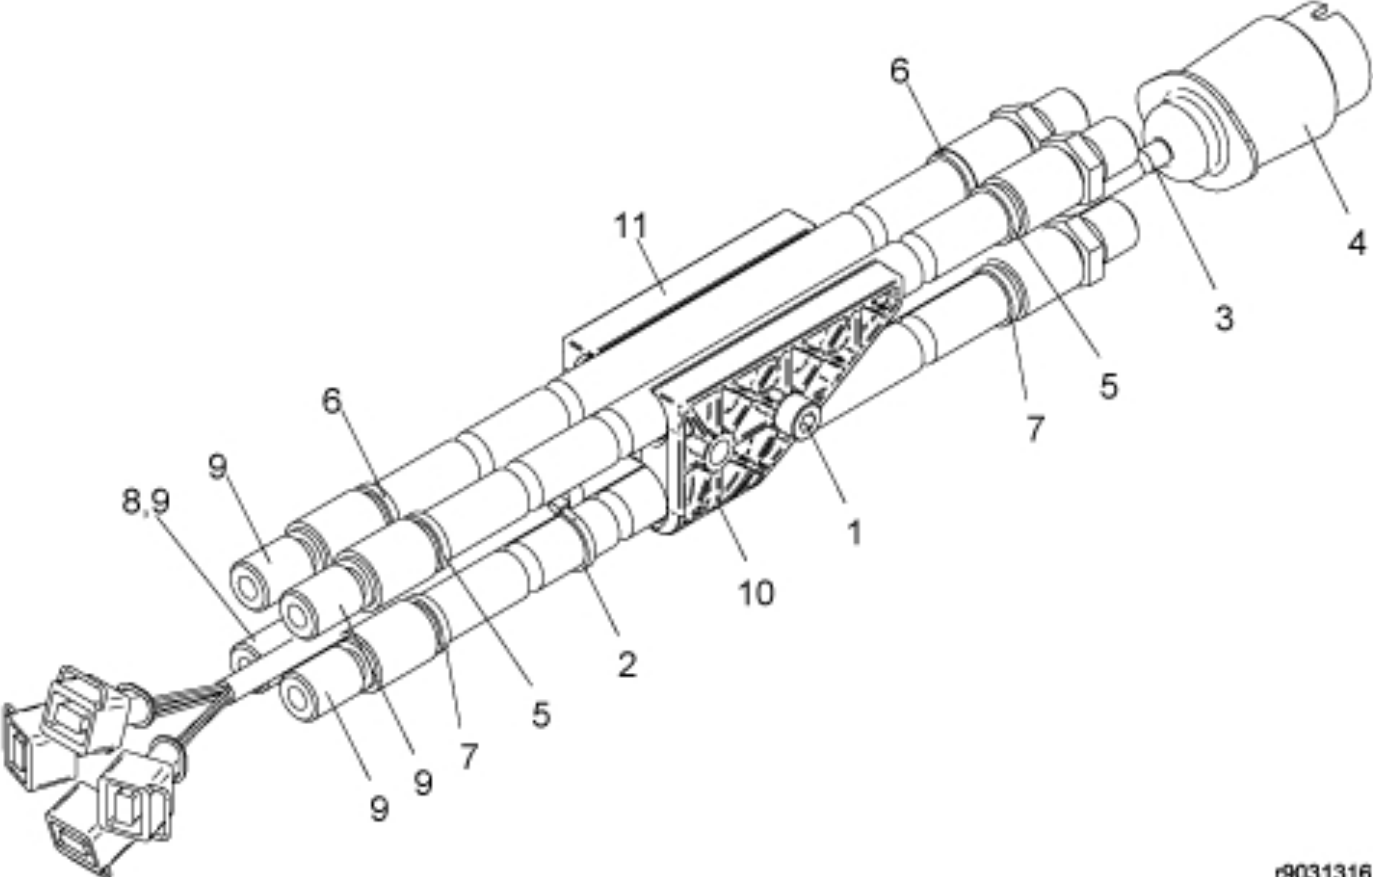

Ø 60-70

12

r9031316

Part assemblies		Main hose kit		
Specification		Specification: Replaces 5034095		
PartNo	Pos	Qty	Name	Specifications
5004918	1	1	Screw	MC6S 8x55
5033621	2	6	Cable tie	4.6x150
5102149	3	1	Cable	
5024379	4	1	• Connector	
5103013	5	2	Sleeve	"1"
5103014	6	2	Sleeve	"2"
5103015	7	2	Sleeve	"3"
5103016	8	2	Sleeve	"4"
9032550	9	4 PCS	Hose	1/2" L=4524mm (9031743)
5215051	10	1	Hose clamp	
5215052	11	1	Hose clamp	
5033894	12	1	Protection sleeve	800mm, D=60-70mm