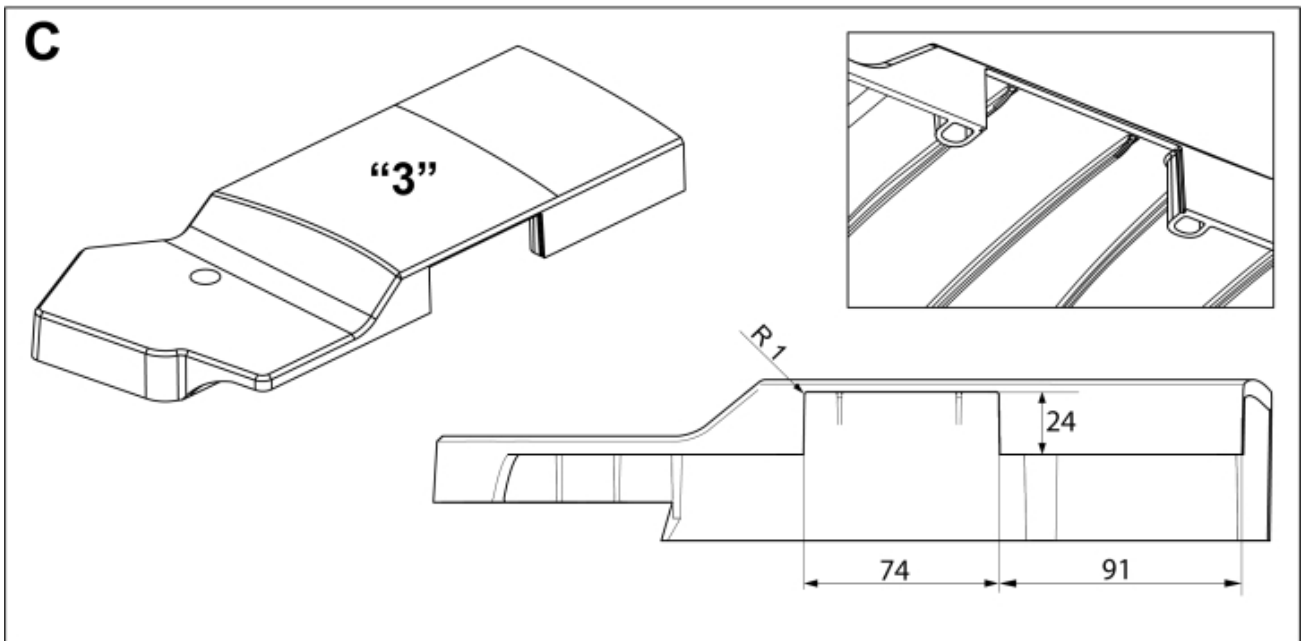

M 5220517-1
M 5220518-1
M 5220519-1
M 5220583-1

M 5220517-518-519-583-2

Part assemblies		4th service LCS		
Specification		Specification: DXL		
PartNo	Pos	Qty	Name	Specifications
5220583		1 PCS	4th service LCS	DXL
5219189	1	1 PCS	Bracket Extension	
10550260	2	1 PCS	Diverter valve	
5219183	3	1	Hose guide	
5011554	4	6	Nut	Loc-King M10
5006002	5	2	Screw	MVBF 10x30
5006003	6	4	Screw	MVBF 10x40
9031801		1 PCS	Hose kit	
5220303	7	1	• Bracket	
9032619	8	2 PCS	• Hose	3/8" L=1605mm (9031775)
5022159	9	1	• Washer, blue	
5022157	10	1	• Washer, red	
5044129	11	2	• Dust Cover	1/2" Male
5044940	12	2	• Coupling	ISO-A 1/2" Male - G3/8
5221959		1 PCS	Insert kit w. 3 switches	