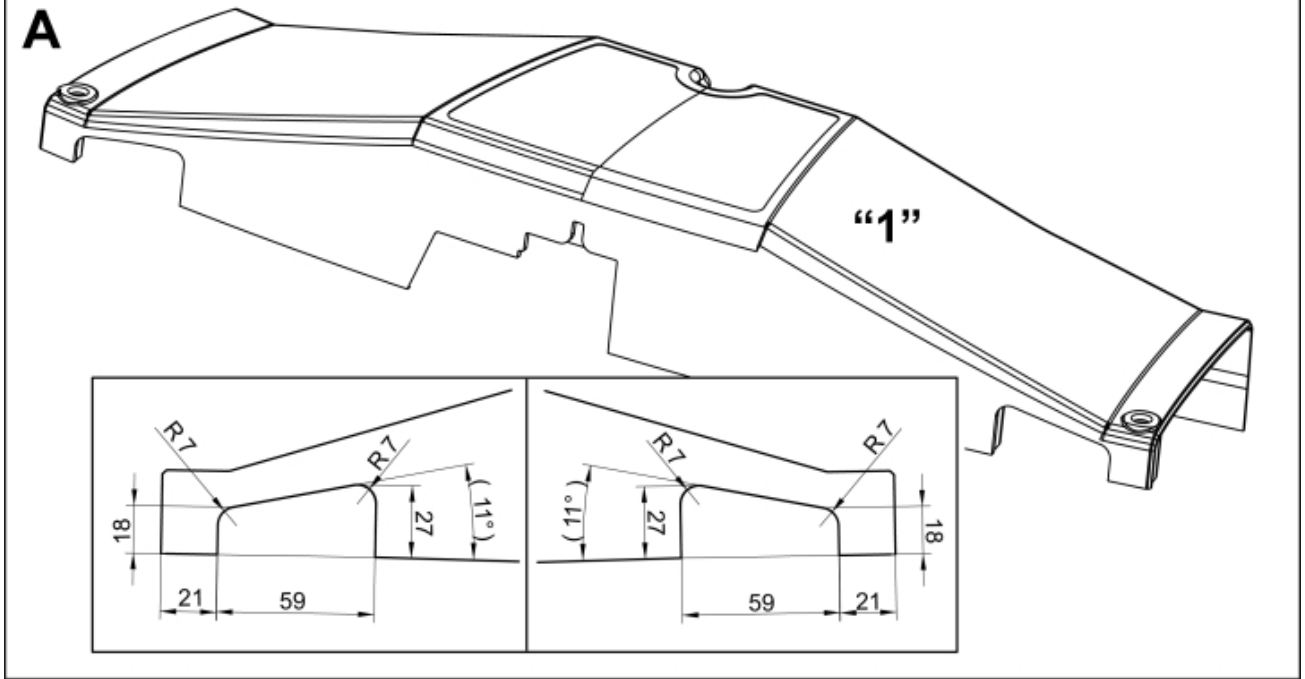

M 5220517-1
M 5220518-1
M 5220519-1
M 5220583-1

M 5220517-518-519-583-2

Part assemblies		4th service LCS		
Specification		Specification: DXL		
PartNo	Pos	Qty	Name	Specifications
5220583		1 PCS	4th service LCS	DXL
5219189	1	1 PCS	Bracket Extension	
10550260	2	1 PCS	Diverter valve	
5219183	3	1	Hose guide	
5011554	4	6	Nut	Loc-King M10
5006002	5	2	Screw	MVBF 10x30
5006003	6	4	Screw	MVBF 10x40
9031801		1 PCS	Hose kit	
5220303	7	1	• Bracket	
9032619	8	2 PCS	• Hose	3/8" L=1605mm (9031775)
5022159	9	1	• Washer, blue	
5022157	10	1	• Washer, red	
5044129	11	2	• Dust Cover	1/2" Male
5044940	12	2	• Coupling	ISO-A 1/2" Male - G3/8
5221959		1 PCS	Insert kit w. 3 switches	