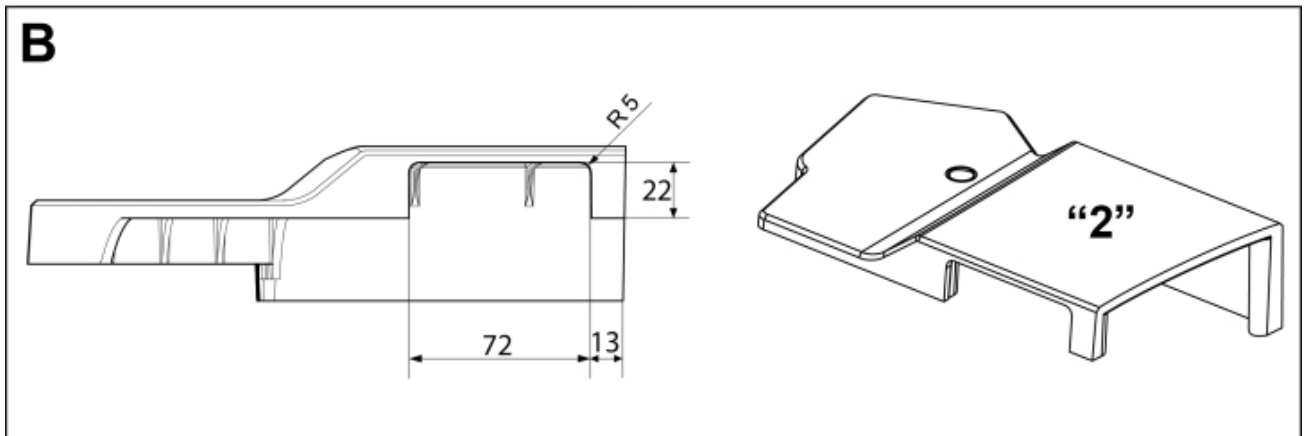

M 5220517-518-519-583-2

**Part assemblies** 4th service LCS  
**Specification** DXL

PartNo	Pos	Qty	Name	Specification
5220583		1 PCS	4th service LCS	DXL
5219189	1	1 PCS	Bracket Extension	
10550260	2	1 PCS	Diverter valve	
5219183	3	1	Hose guide	
5011554	4	6	Nut	Loc-King M10
5006002	5	2	Screw	MVBF 10x30
5006003	6	4	Screw	MVBF 10x40
9031801		1 PCS	Hose kit	
5220303	7	1	• Bracket	
9032619	8	2 PCS	• Hose	3/8" L=1605mm (9031775)
5022159	9	1	• Washer, blue	
5022157	10	1	• Washer, red	
5044129	11	2	• Dust Cover	
5044940	12	2	• Coupling	3/8" Male
				
5221959		1 PCS	Insert 3 switches Kit	