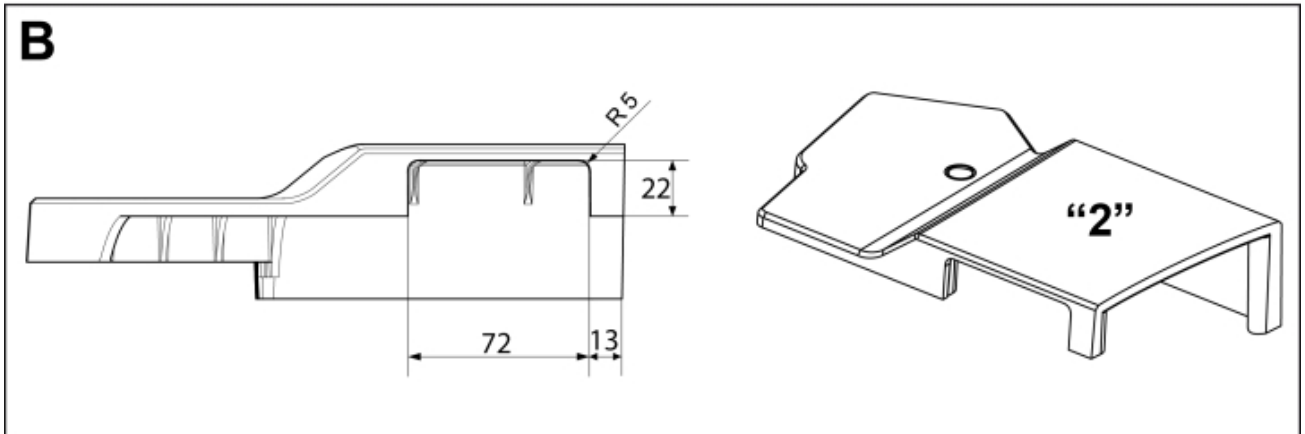

M 5220517-1
M 5220518-1
M 5220519-1
M 5220583-1

M 5220517-518-519-583-2

Part assemblies		4th service LCS		
Specification		Specification: DXL		
PartNo	Pos	Qty	Name	Specifications
5220583		1 PCS	4th service LCS	DXL
5219189	1	1 PCS	Bracket Extension	
10550260	2	1 PCS	Diverter valve	
5219183	3	1	Hose guide	
5011554	4	6	Nut	Loc-King M10
5006002	5	2	Screw	MVBF 10x30
5006003	6	4	Screw	MVBF 10x40
9031801		1 PCS	Hose kit	
5220303	7	1	• Bracket	
9032619	8	2 PCS	• Hose	3/8" L=1605mm (9031775)
5022159	9	1	• Washer, blue	
5022157	10	1	• Washer, red	
5044129	11	2	• Dust Cover	1/2" Male
5044940	12	2	• Coupling	ISO-A 1/2" Male - G3/8
5221959		1 PCS	Insert kit w. 3 switches	