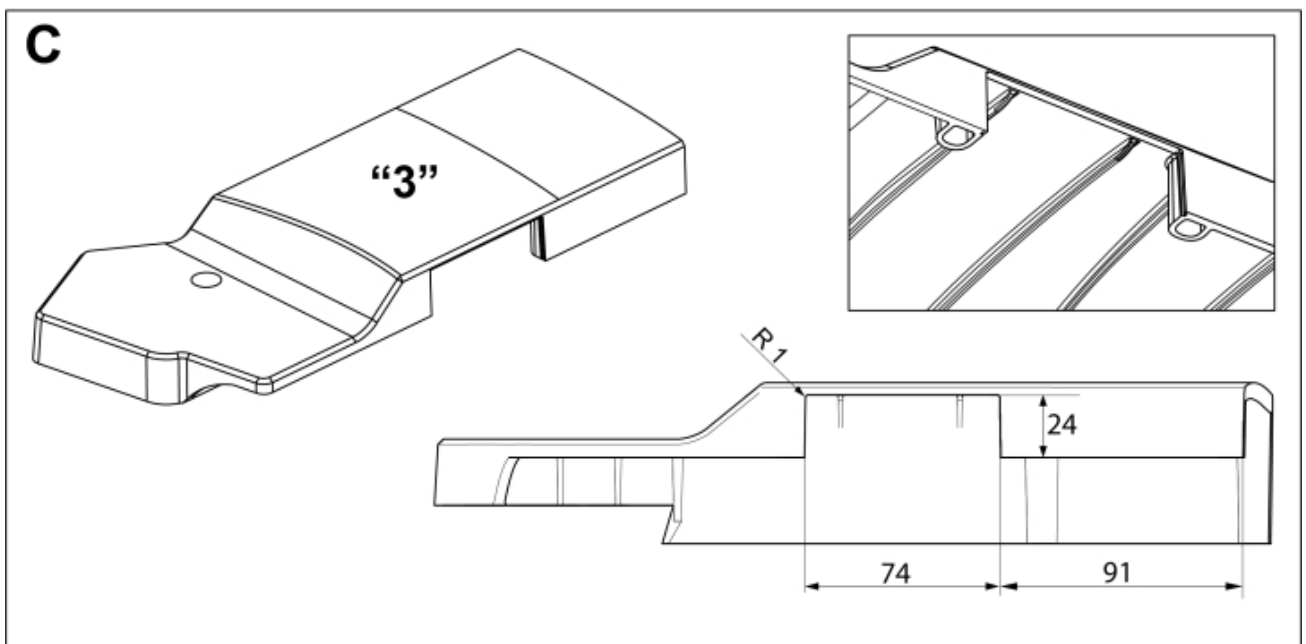

M 5220517-518-519-583-2

**Part assemblies** 4th service LCS  
**Specification** DXL

PartNo	Pos	Qty	Name	Specification
5220583		1 PCS	4th service LCS	DXL
5219189	1	1 PCS	Bracket Extension	
10550260	2	1 PCS	Diverter valve	
5219183	3	1	Hose guide	
5011554	4	6	Nut	Loc-King M10
5006002	5	2	Screw	MVBF 10x30
5006003	6	4	Screw	MVBF 10x40
9031801		1 PCS	Hose kit	
5220303	7	1	• Bracket	
9032619	8	2 PCS	• Hose	3/8" L=1605mm (9031775)
5022159	9	1	• Washer, blue	
5022157	10	1	• Washer, red	
5044129	11	2	• Dust Cover	
5044940	12	2	• Coupling	3/8" Male
				
5221959		1 PCS	Insert 3 switches Kit	