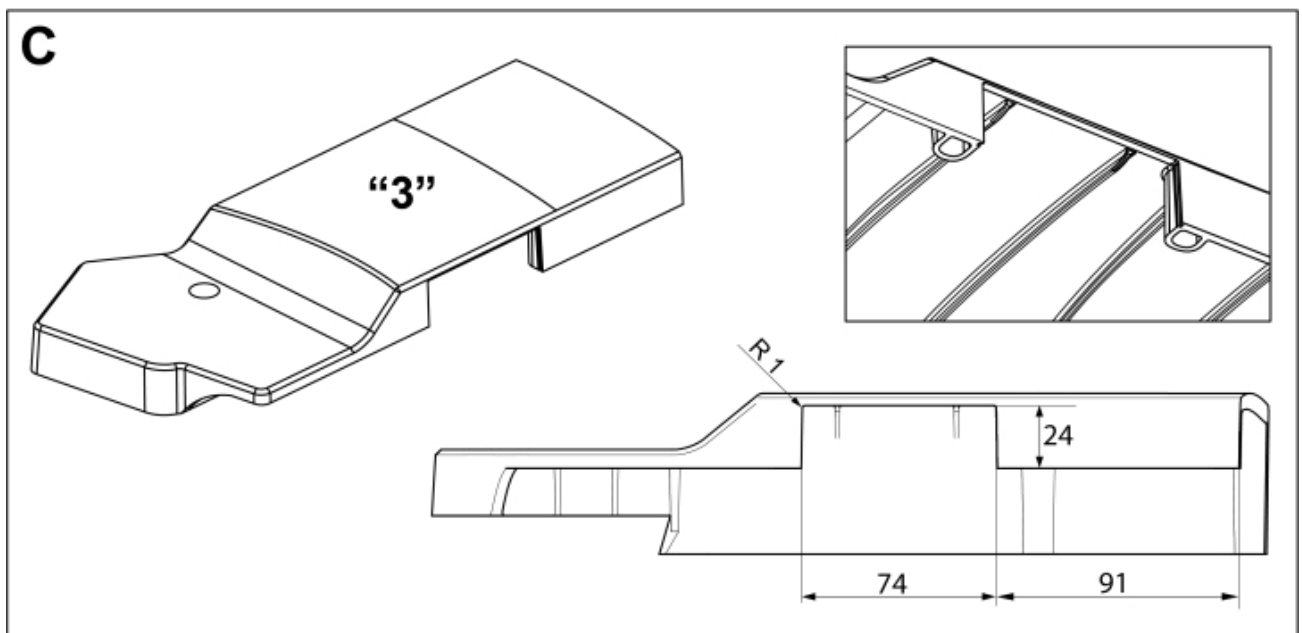

M 5220453-1
M 5220454-1
M 5220455-1
M 5220582-1

M 5220453-454-455-582-2

Part assemblies 4th service
Specification DXL

PartNo	Pos	Qty	Name	Specification
5220582		1 PCS	4th service	DXL
5219189	1	1 PCS	Bracket Extension	
10550260	2	1 PCS	Diverter valve	
5219183	3	1	Hose guide	
5011554	4	6	Nut	Loc-King M10
5006002	5	2	Screw	MVBF 10x30
5006003	6	4	Screw	MVBF 10x40
9031801		1 PCS	Hose kit	
5220303	7	1	Bracket	
9032619	8	2 PCS	Hose	3/8" L=1605mm (9031775)
5022159	9	1	Washer, blue	
5022157	10	1	Washer, red	
5044129	11	2	Dust Cover	
5044940	12	2	Coupling	3/8" Male
				
5020936		1	Insert	3 switches