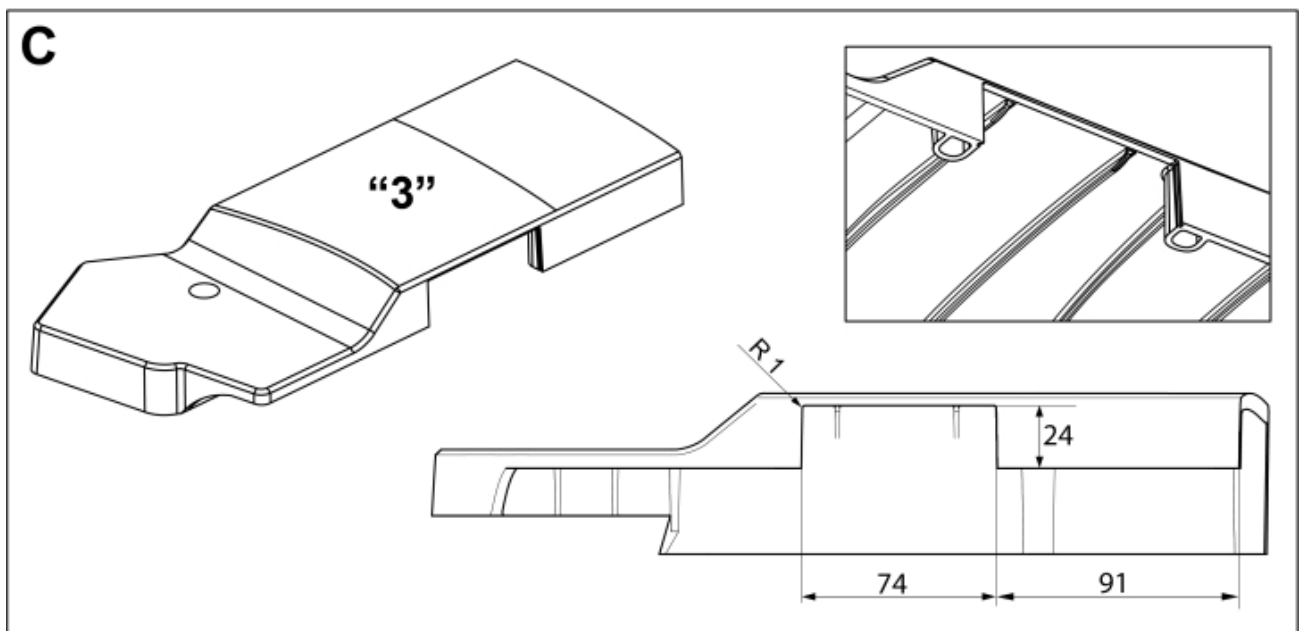

M 5220453-1
M 5220454-1
M 5220455-1
M 5220582-1

M 5220453-454-455-582-2

Part assemblies		4th service		
Specification		Specification: DXL		
PartNo	Pos	Qty	Name	Specifications
5220582		1 PCS	4th service	DXL
5219189	1	1 PCS	Bracket Extension	
10550260	2	1 PCS	Diverter valve	
5219183	3	1	Hose guide	
5011554	4	6	Nut	Loc-King M10
5006002	5	2	Screw	MVBF 10x30
5006003	6	4	Screw	MVBF 10x40
9031801		1 PCS	Hose kit	
5220303	7	1	Bracket	
9032619	8	2 PCS	Hose	3/8" L=1605mm (9031775)
5022159	9	1	Washer, blue	
5022157	10	1	Washer, red	
5044129	11	2	Dust Cover	1/2" Male
5044940	12	2	Coupling	ISO-A 1/2" Male - G3/8
5020936		1	Insert	3 switches