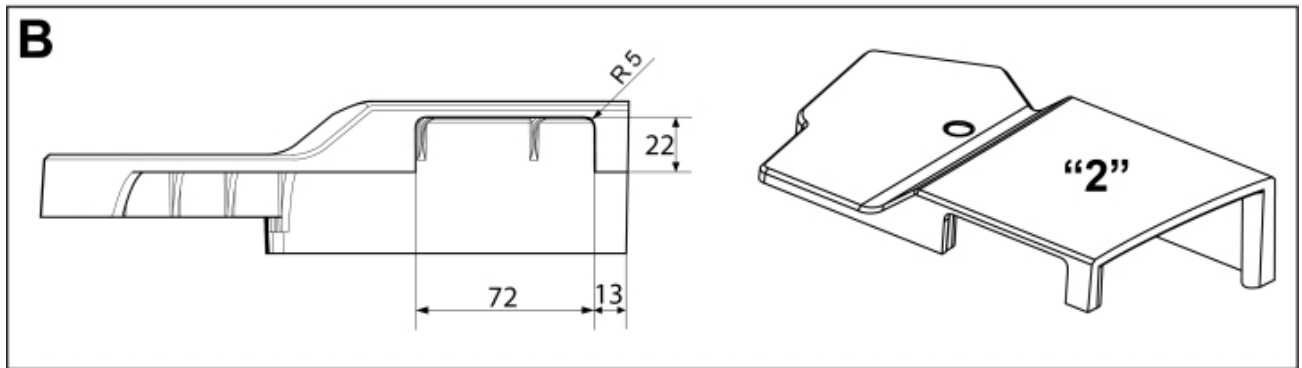

M 5220453-1
M 5220454-1
M 5220455-1
M 5220582-1

M 5220453-454-455-582-2

Part assemblies		4th service		
Specification		Specification: DXL		
PartNo	Pos	Qty	Name	Specifications
5220582		1 PCS	4th service	DXL
5219189	1	1 PCS	Bracket Extension	
10550260	2	1 PCS	Diverter valve	
5219183	3	1	Hose guide	
5011554	4	6	Nut	Loc-King M10
5006002	5	2	Screw	MVBF 10x30
5006003	6	4	Screw	MVBF 10x40
9031801		1 PCS	Hose kit	
5220303	7	1	Bracket	
9032619	8	2 PCS	Hose	3/8" L=1605mm (9031775)
5022159	9	1	Washer, blue	
5022157	10	1	Washer, red	
5044129	11	2	Dust Cover	1/2" Male
5044940	12	2	Coupling	ISO-A 1/2" Male - G3/8
5020936		1	Insert	3 switches