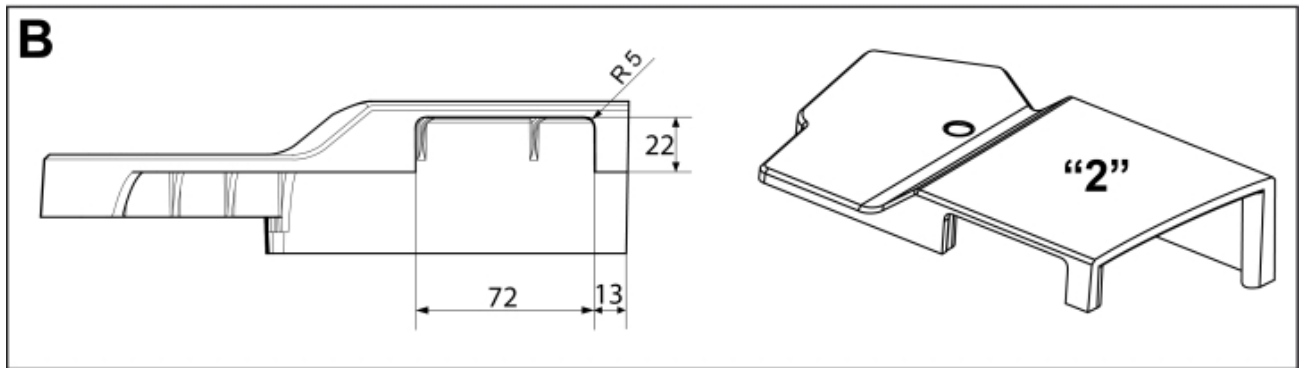

M 5220453-1
M 5220454-1
M 5220455-1
M 5220582-1

M 5220453-454-455-582-2

Part assemblies 4th service
Specification DXL

PartNo	Pos	Qty	Name	Specification
5220582		1 PCS	4th service	DXL
5219189	1	1 PCS	Bracket Extension	
10550260	2	1 PCS	Diverter valve	
5219183	3	1	Hose guide	
5011554	4	6	Nut	Loc-King M10
5006002	5	2	Screw	MVBF 10x30
5006003	6	4	Screw	MVBF 10x40
9031801		1 PCS	Hose kit	
5220303	7	1	Bracket	
9032619	8	2 PCS	Hose	3/8" L=1605mm (9031775)
5022159	9	1	Washer, blue	
5022157	10	1	Washer, red	
5044129	11	2	Dust Cover	
5044940	12	2	Coupling	3/8" Male
				
5020936		1	Insert	3 switches