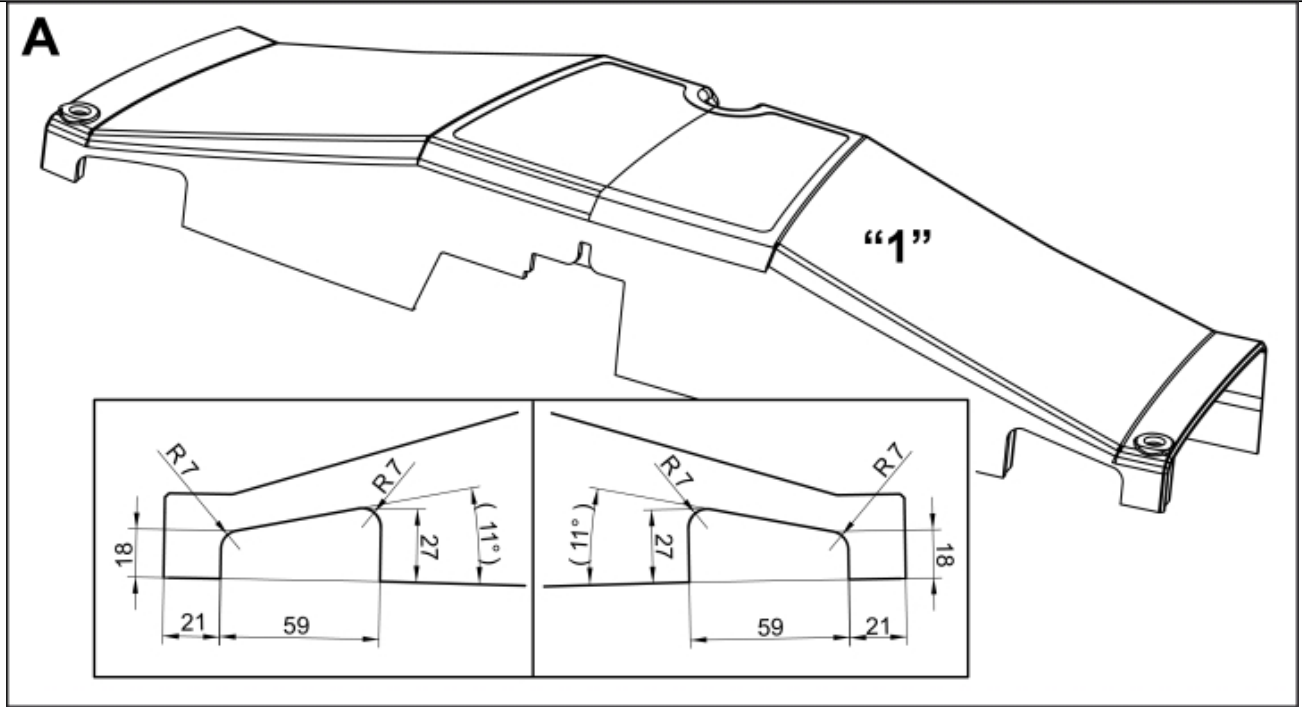

M 5220453-1
M 5220454-1
M 5220455-1
M 5220582-1

M 5220453-454-455-582-2

Part assemblies 4th service
Specification DXL

PartNo	Pos	Qty	Name	Specification
5220582		1 PCS	4th service	DXL
5219189	1	1 PCS	Bracket Extension	
10550260	2	1 PCS	Diverter valve	
5219183	3	1	Hose guide	
5011554	4	6	Nut	Loc-King M10
5006002	5	2	Screw	MVBF 10x30
5006003	6	4	Screw	MVBF 10x40
9031801		1 PCS	Hose kit	
5220303	7	1	Bracket	
9032619	8	2 PCS	Hose	3/8" L=1605mm (9031775)
5022159	9	1	Washer, blue	
5022157	10	1	Washer, red	
5044129	11	2	Dust Cover	
5044940	12	2	Coupling	3/8" Male
				
5020936		1	Insert	3 switches