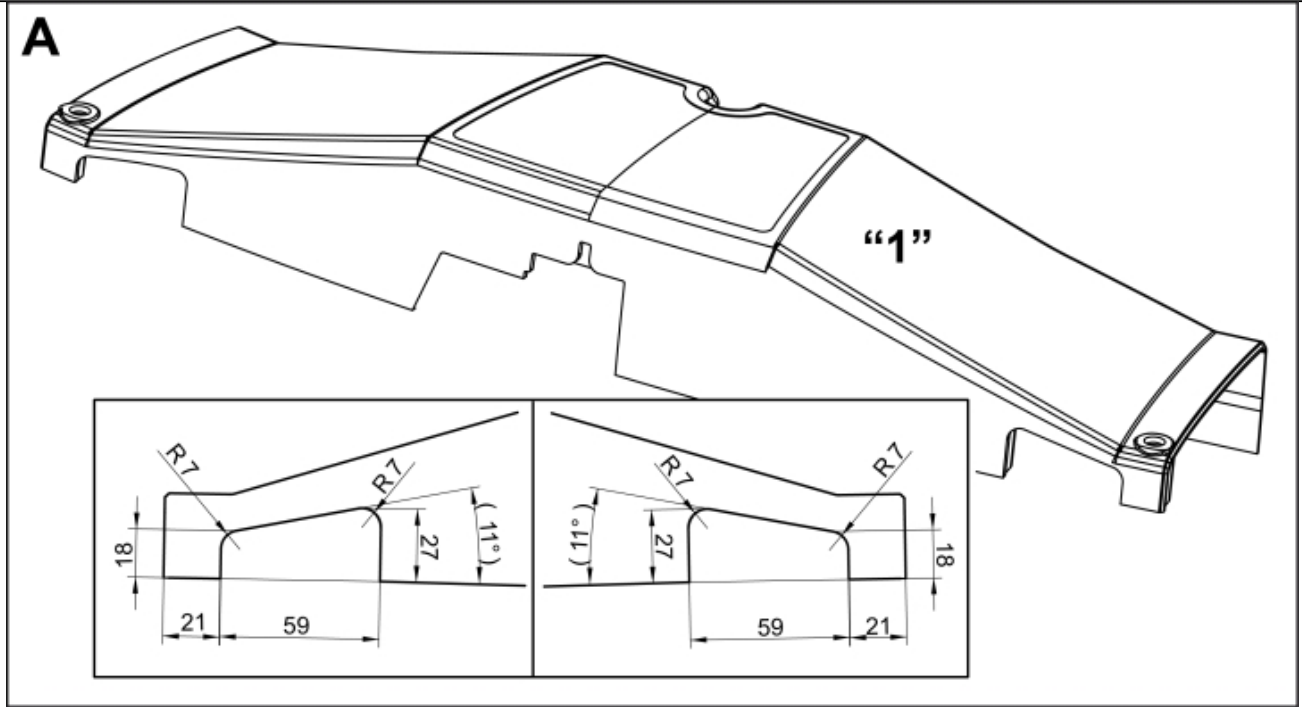

M 5220453-1
M 5220454-1
M 5220455-1
M 5220582-1

M 5220453-454-455-582-2

Part assemblies		4th service		
Specification		Specification: DXL		
PartNo	Pos	Qty	Name	Specifications
5220582		1 PCS	4th service	DXL
5219189	1	1 PCS	Bracket Extension	
10550260	2	1 PCS	Diverter valve	
5219183	3	1	Hose guide	
5011554	4	6	Nut	Loc-King M10
5006002	5	2	Screw	MVBF 10x30
5006003	6	4	Screw	MVBF 10x40
9031801		1 PCS	Hose kit	
5220303	7	1	Bracket	
9032619	8	2 PCS	Hose	3/8" L=1605mm (9031775)
5022159	9	1	Washer, blue	
5022157	10	1	Washer, red	
5044129	11	2	Dust Cover	1/2" Male
5044940	12	2	Coupling	ISO-A 1/2" Male - G3/8
5020936		1	Insert	3 switches